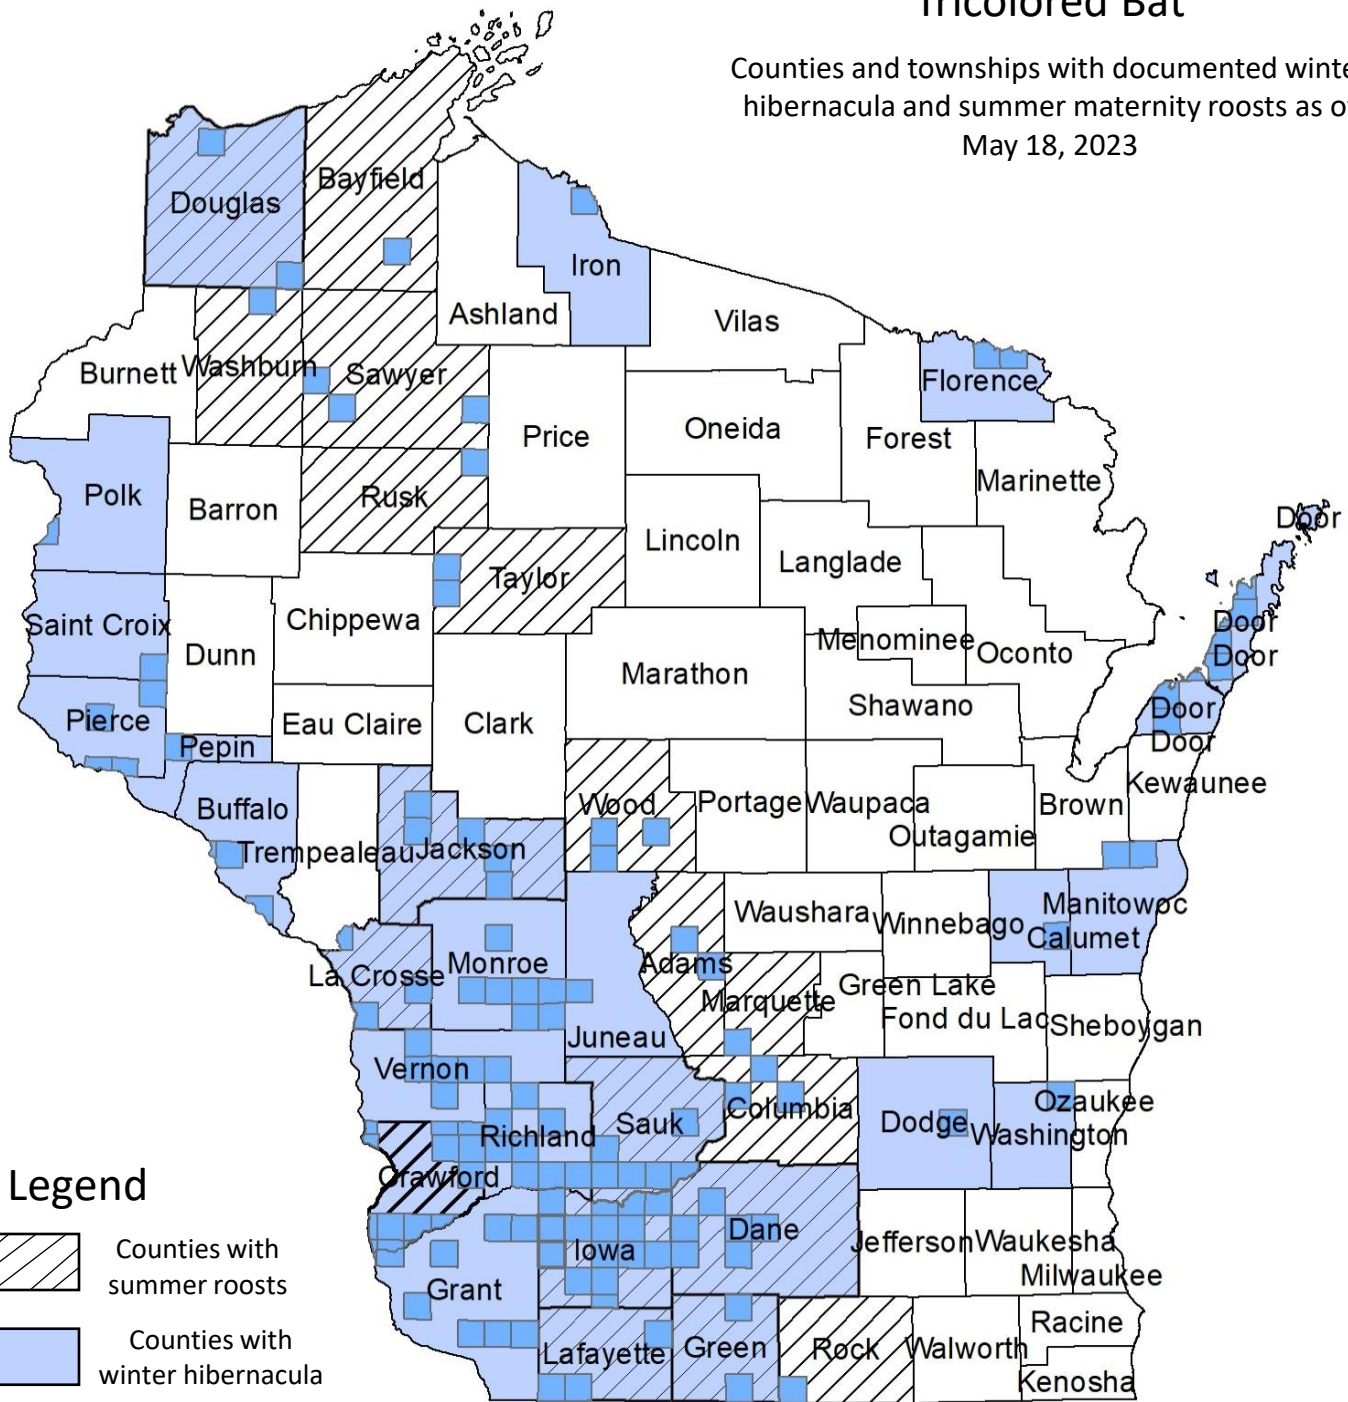

Northern Long-eared Bat Tricolored Bat

Counties and townships with documented winter hibernacula and summer maternity roosts as of May 18, 2023

Legend

-  Counties with summer roosts
-  Counties with winter hibernacula
-  Township with roost or hibernaculum

The above map is appropriate for general planning and assessment purposes only and should not be used for screening or reviewing a proposed project for potential impacts to the NLEB and TCB. Please request an [Endangered Resources \(ER\) Review](#) if you need information about whether a proposed project may impact rare species or other sensitive resources.