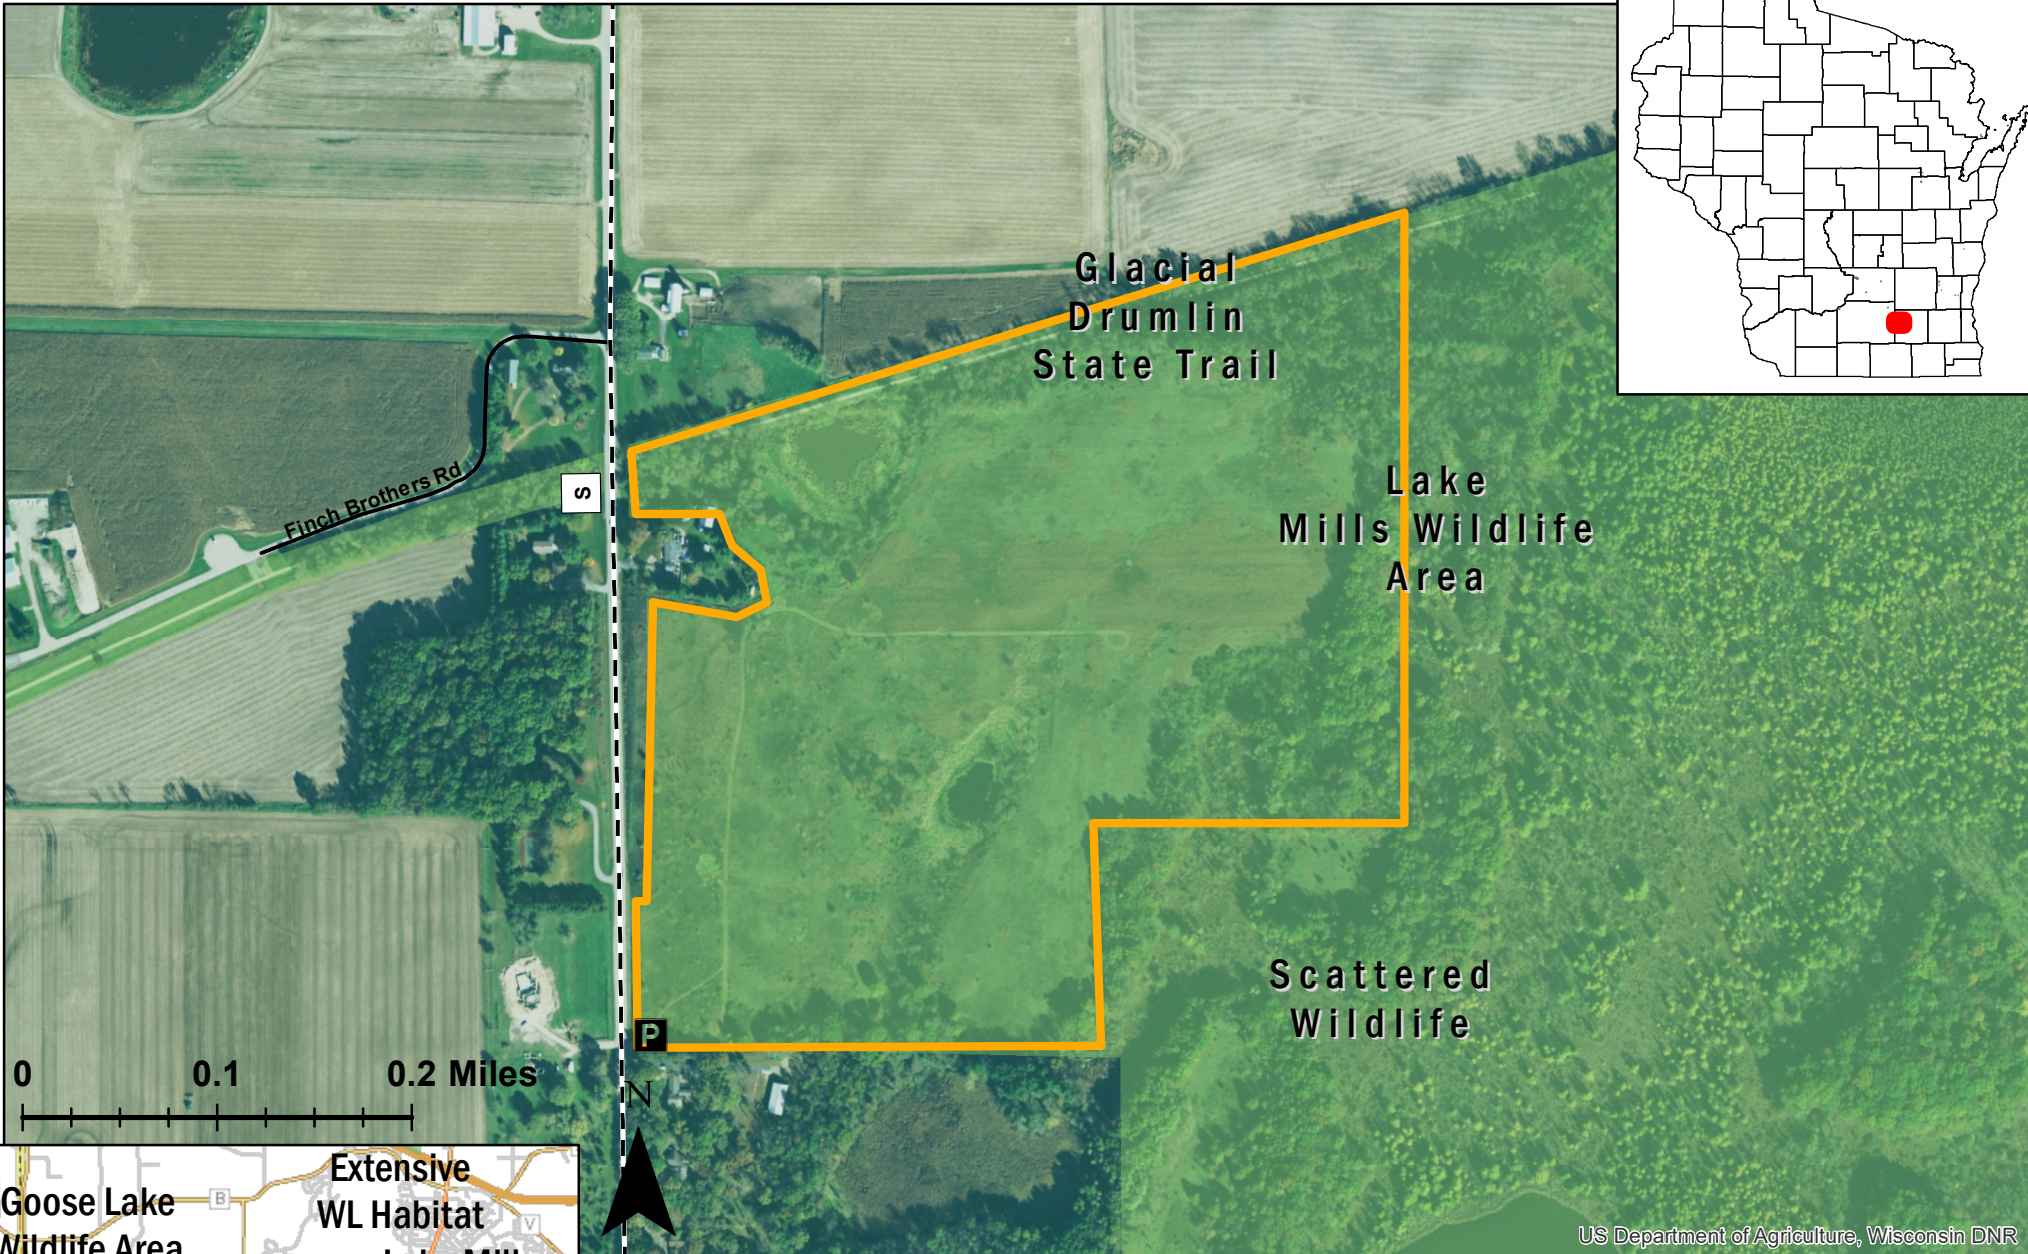

Lake Mills Wildlife Area

Closed for training from April 15-July 31
Class: II
Acres: 80
County Road S, Lake Mills, WI 53551
Parking Waypoint: 43.0617, -88.9536
For more information: Call the DNR Customer Service Desk at 1-888-936-7463 or email DNRWildlifeWebmail@Wisconsin.gov.

Date: 9/10/2020, Author: BAH
The information shown on these maps has been obtained from various sources, and is of varying age, reliability and resolution. These maps are not intended to be used for navigation, nor are these maps an authoritative source of information about legal land ownership or public access. Users of these maps should confirm the ownership of land through other means in order to avoid trespassing. No warranty, expressed or implied, is made regarding accuracy, applicability for a particular use, completeness, or legality of the information depicted on this map.