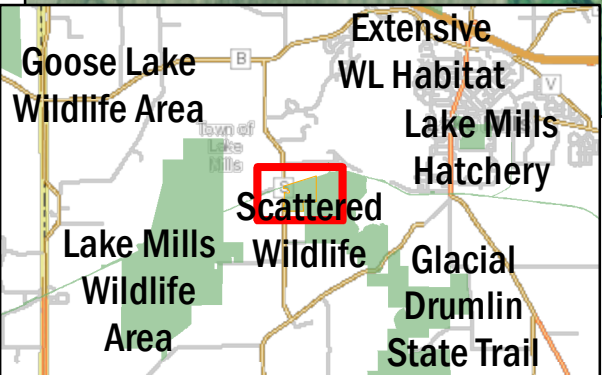

Lake Mills Wildlife Area

Closed for training from April 15-July 31
Class: II
Acres: 80
County Road S, Lake Mills, WI 53551
Parking Waypoint: 43.0617, -88.9536
For more information: Call the DNR Customer Service Desk at 1-888-936-7463 or email DNRWildlifeWebmail@Wisconsin.gov.

Date: 9/10/2020, Author: BAH
The information shown on these maps has been obtained from various sources, and is of varying age, reliability and resolution. These maps are not intended to be used for navigation, nor are these maps an authoritative source of information about legal land ownership or public access. Users of these maps should confirm the ownership of land through other means in order to avoid trespassing. No warranty, expressed or implied, is made regarding accuracy, applicability for a particular use, completeness, or legality of the information depicted on this map.