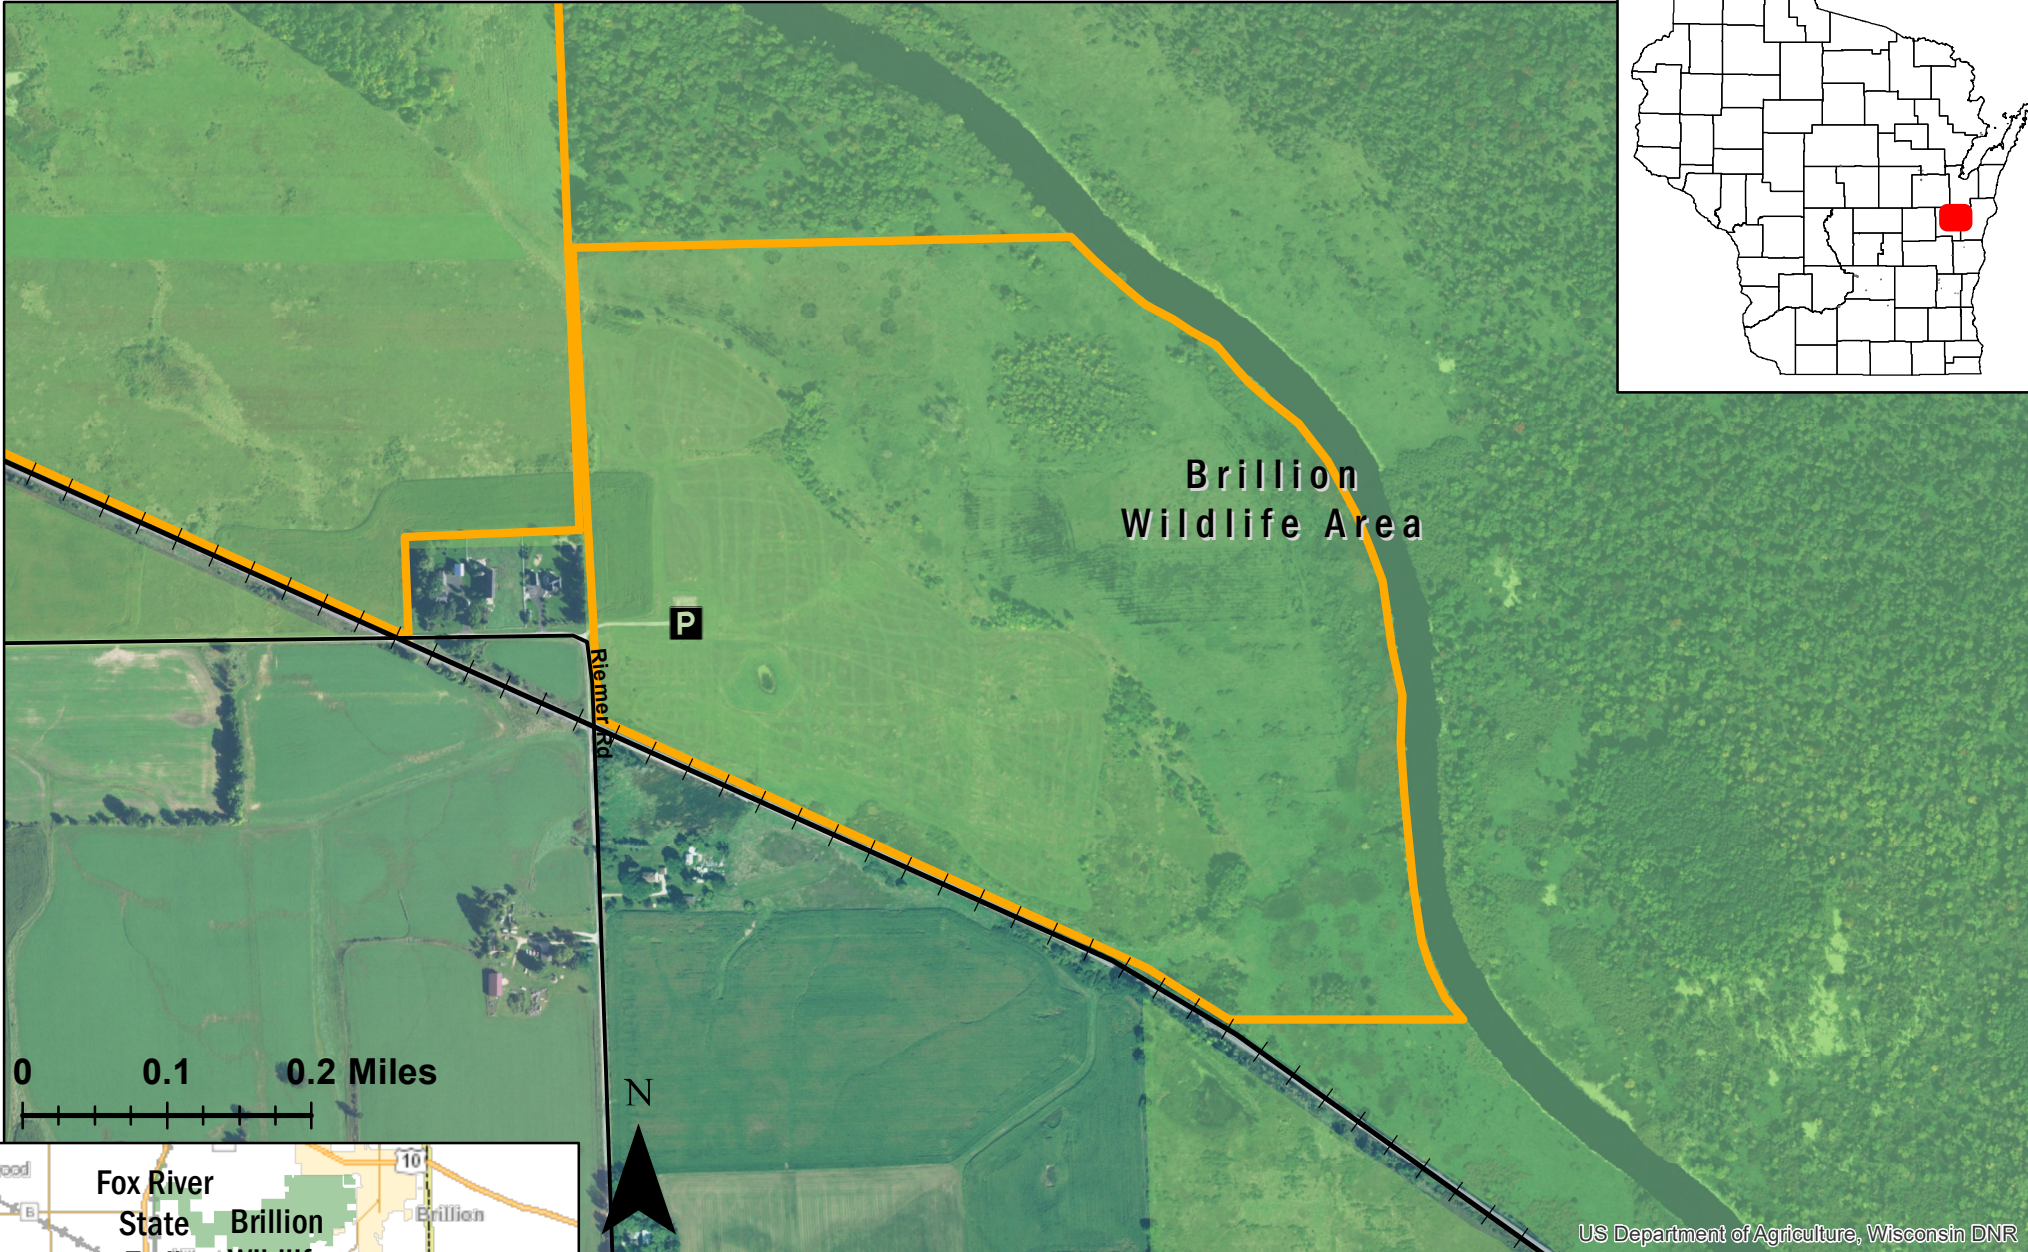

# Brillion Wildlife Area- East

US Department of Agriculture, Wisconsin DNR

Date: 9/9/2020, Author: BAH

Class: II  
Acres: 148  
Riemer Rd, Hilbert, WI 54129  
Parking Waypoint: 44.1317, -88.1125  
For more information: Call the DNR Customer Service Desk  
at 1-888-936-7463 or email  
DNRWildlifeWebmail@Wisconsin.gov.

The information shown on these maps has been obtained from various sources, and is of varying age, reliability and resolution. These maps are not intended to be used for navigation, nor are these maps an authoritative source of information about legal land ownership or public access. Users of these maps should confirm the ownership of land through other means in order to avoid trespassing. No warranty, expressed or implied, is made regarding accuracy, applicability for a particular use, completeness, or legality of the information depicted on this map.