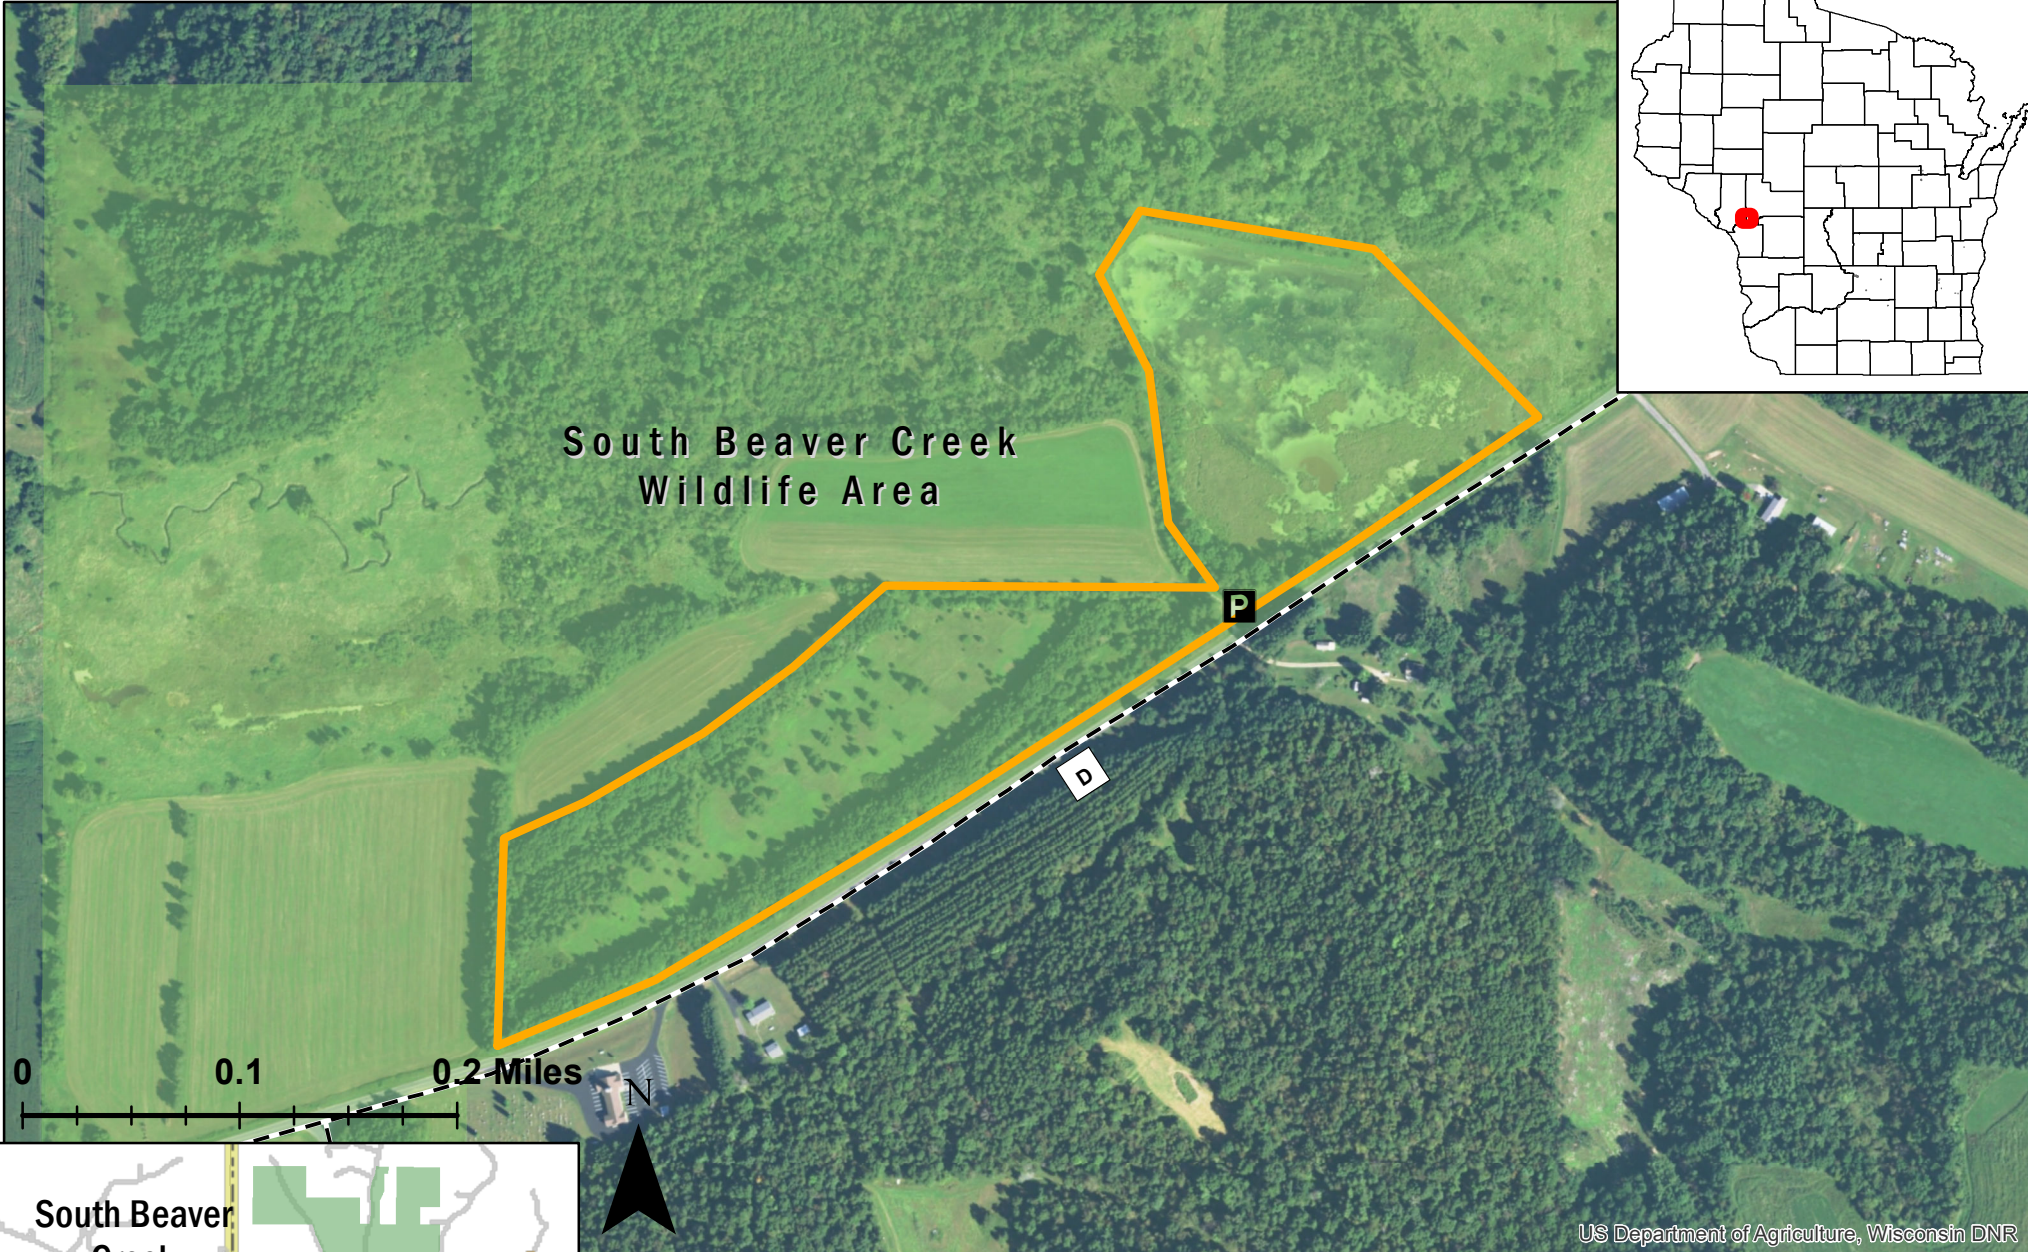

South Beaver Creek Wildlife Area

US Department of Agriculture, Wisconsin DNR

Date: 9/4/2020, Author: BAH

Closed for training from April 15-July 31
Class: II
Acres: 32
County Rd D, Melrose, WI 54642
Parking Waypoint: 44.1359, -91.1410
For more information: Call the DNR Customer Service Desk at 1-888-936-7463 or email DNRWildlifeWebmail@Wisconsin.gov.

The information shown on these maps has been obtained from various sources, and is of varying age, reliability and resolution. These maps are not intended to be used for navigation, nor are these maps an authoritative source of information about legal land ownership or public access. Users of these maps should confirm the ownership of land through other means in order to avoid trespassing. No warranty, expressed or implied, is made regarding accuracy, applicability for a particular use, completeness, or legality of the information depicted on this map.