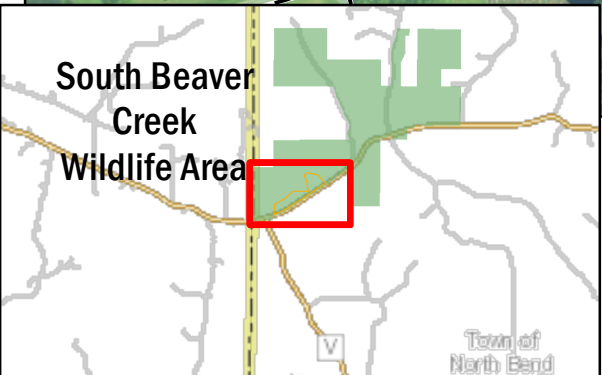

South Beaver Creek Wildlife Area

US Department of Agriculture, Wisconsin DNR

Date: 9/4/2020, Author: BAH

Closed for training from April 15-July 31
Class: II
Acres: 32
County Rd D, Melrose, WI 54642
Parking Waypoint: 44.1359, -91.1410
For more information: Call the DNR Customer Service Desk at 1-888-936-7463 or email DNRWildlifeWebmail@Wisconsin.gov.

The information shown on these maps has been obtained from various sources, and is of varying age, reliability and resolution. These maps are not intended to be used for navigation, nor are these maps an authoritative source of information about legal land ownership or public access. Users of these maps should confirm the ownership of land through other means in order to avoid trespassing. No warranty, expressed or implied, is made regarding accuracy, applicability for a particular use, completeness, or legality of the information depicted on this map.