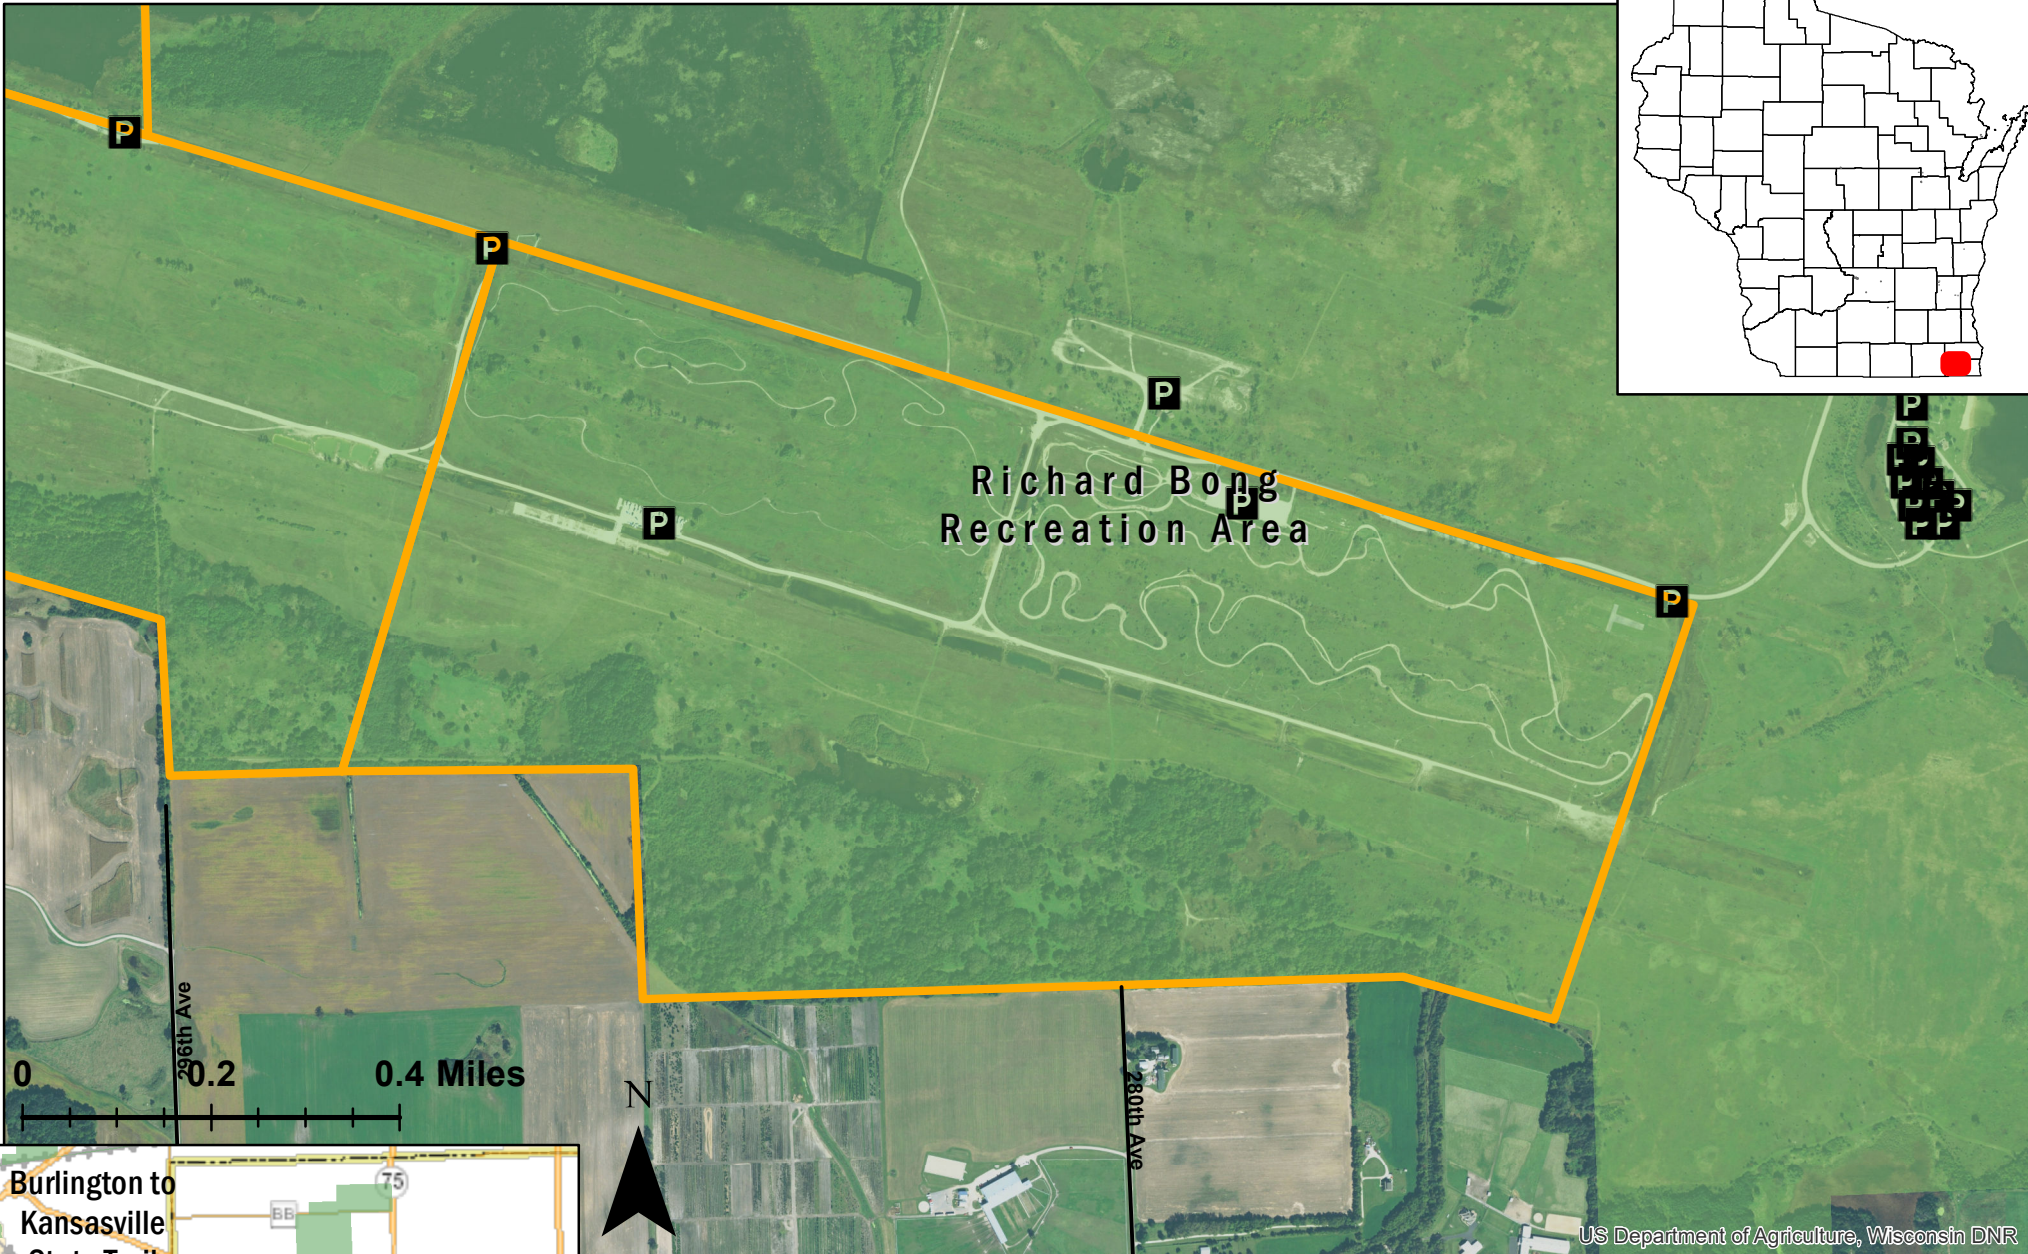

Richard Bong Recreation Area - East

Kenosha

Closed for training from April 15-July 31
Class: II
Acres: 478
Near Kansasville, WI 53139
Parking Waypoint: 42.6262,-88.1462
For more information: Call the DNR Customer Service Desk at 1-888-936-7463 or email DNRWildlifeWebmail@Wisconsin.gov.

Date: 9/10/2020, Author: BAH

The information shown on these maps has been obtained from various sources, and is of varying age, reliability and resolution. These maps are not intended to be used for navigation, nor are these maps an authoritative source of information about legal land ownership or public access. Users of these maps should confirm the ownership of land through other means in order to avoid trespassing. No warranty, expressed or implied, is made regarding accuracy, applicability for a particular use, completeness, or legality of the information depicted on this map.