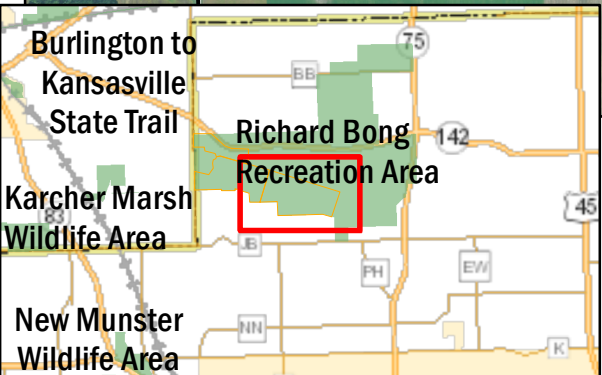

Richard Bong Recreation Area - East

Kenosha

Closed for training from April 15-July 31
Class: II
Acres: 478
Near Kansasville, WI 53139
Parking Waypoint: 42.6262,-88.1462
For more information: Call the DNR Customer Service Desk at 1-888-936-7463 or email DNRWildlifeWebmail@Wisconsin.gov.

Date: 9/10/2020, Author: BAH

The information shown on these maps has been obtained from various sources, and is of varying age, reliability and resolution. These maps are not intended to be used for navigation, nor are these maps an authoritative source of information about legal land ownership or public access. Users of these maps should confirm the ownership of land through other means in order to avoid trespassing. No warranty, expressed or implied, is made regarding accuracy, applicability for a particular use, completeness, or legality of the information depicted on this map.