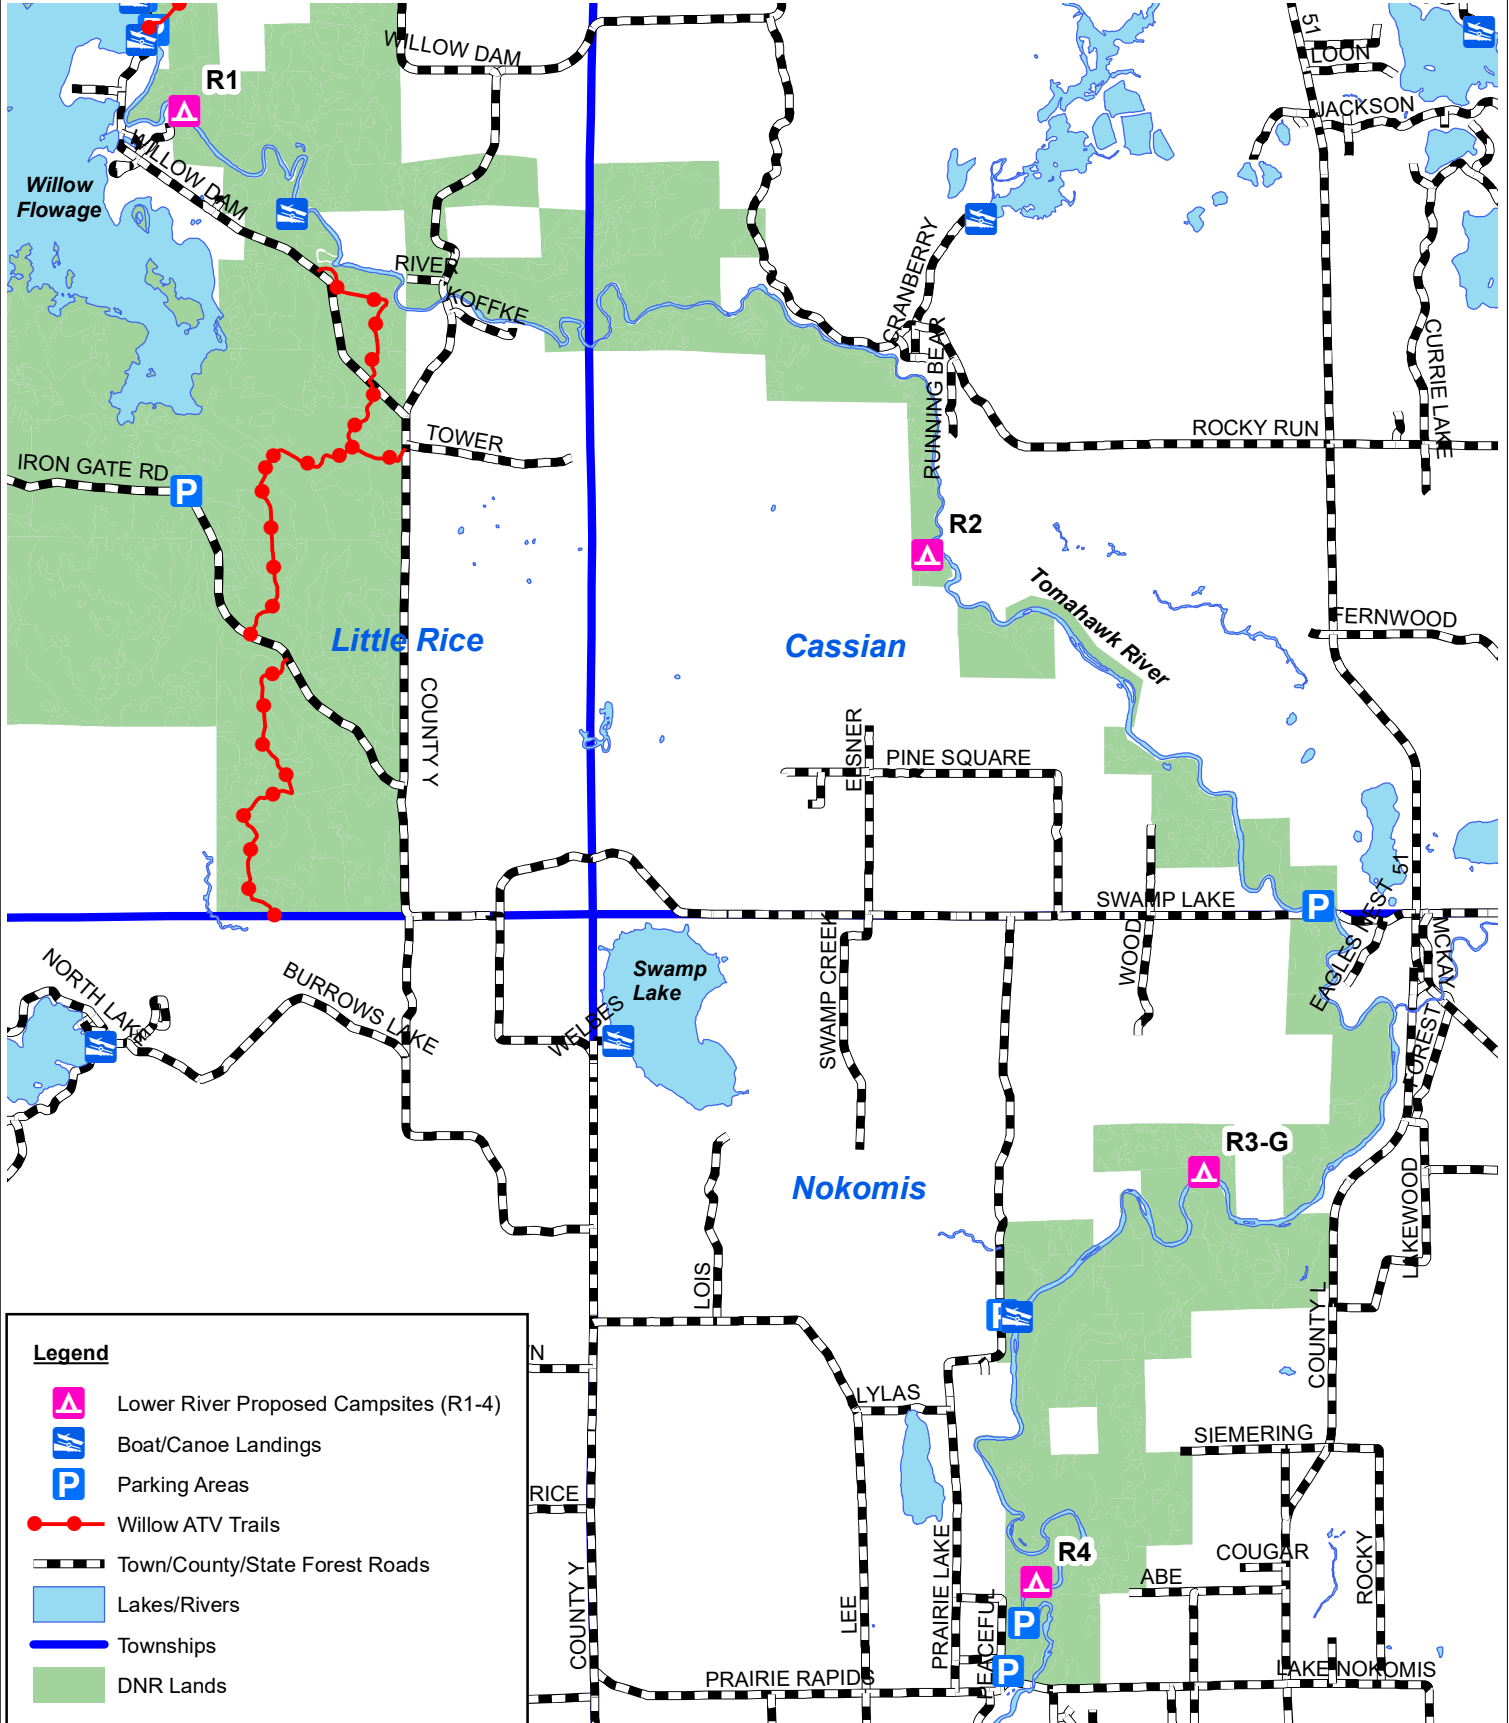

Map produced by Adam Wallace, 7/22

This map is not a survey of the actual boundary of any property this map depicts.

# Willow Flowage Scenic Waters Area Lower Tomahawk River Reservable Remote Campsite Locations Little Rice, Cassian, & Nokomis Townships Oneida County

1 in = 1 miles  
1:65,000

### Legend

- Lower River Proposed Campsites (R1-4)
- Boat/Canoe Landings
- Parking Areas
- Willow ATV Trails
- Town/County/State Forest Roads
- Lakes/Rivers
- Townships
- DNR Lands