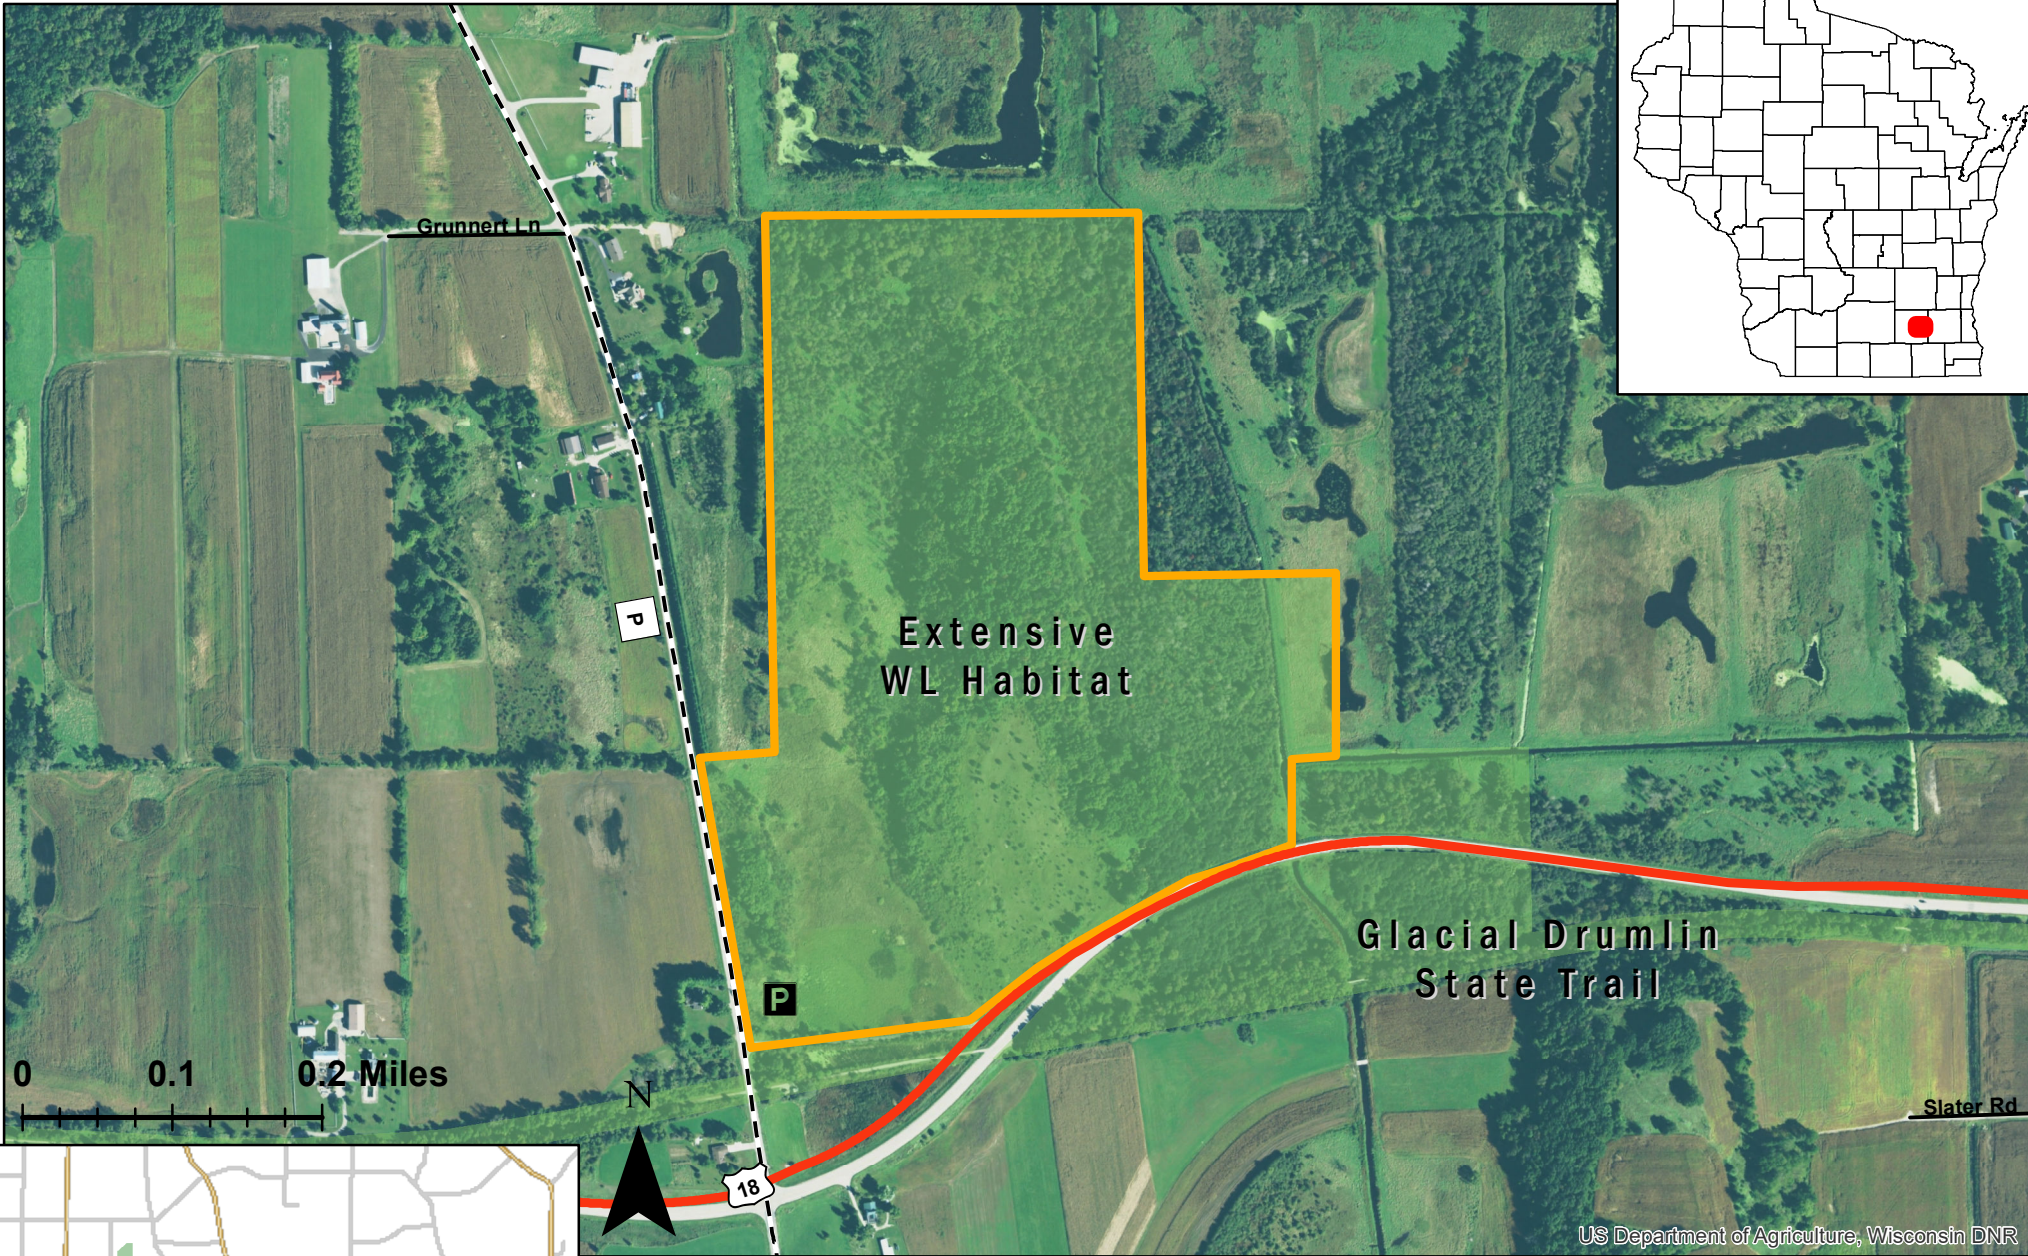

Jefferson Co. Extensive Wildlife Habitat Area

Closed for training from April 15-July 31
Class: II
Acres: 105
County Road P, Helenville, WI 53137
Parking Waypoint: 43.0118, -88.6454
For more information: Call the DNR Customer Service Desk at 1-888-936-7463 or email DNRWildlifeWebmail@Wisconsin.gov.

Date: 9/10/2020, Author: BAH

The information shown on these maps has been obtained from various sources, and is of varying age, reliability and resolution. These maps are not intended to be used for navigation, nor are these maps an authoritative source of information about legal land ownership or public access. Users of these maps should confirm the ownership of land through other means in order to avoid trespassing. No warranty, expressed or implied, is made regarding accuracy, applicability for a particular use, completeness, or legality of the information depicted on this map.