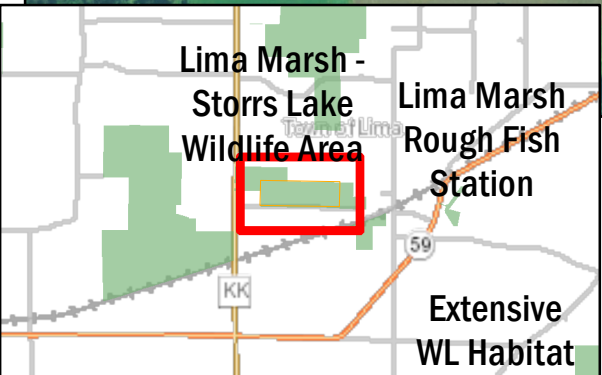

Lima Marsh Wildlife Area

US Department of Agriculture, Wisconsin DNR

Date: 9/10/2020, Author: BAH

Closed for training from April 15-July 31
Class: II
Acres: 118
E. Willow Drive Rd, Whitewater, WI 53190
Parking Waypoint: 42.7894, -88.8423
For more information: Call the DNR Customer Service Desk at 1-888-936-7463 or email DNRWildlifeWebmail@Wisconsin.gov.

The information shown on these maps has been obtained from various sources, and is of varying age, reliability and resolution. These maps are not intended to be used for navigation, nor are these maps an authoritative source of information about legal land ownership or public access. Users of these maps should confirm the ownership of land through other means in order to avoid trespassing. No warranty, expressed or implied, is made regarding accuracy, applicability for a particular use, completeness, or legality of the information depicted on this map.