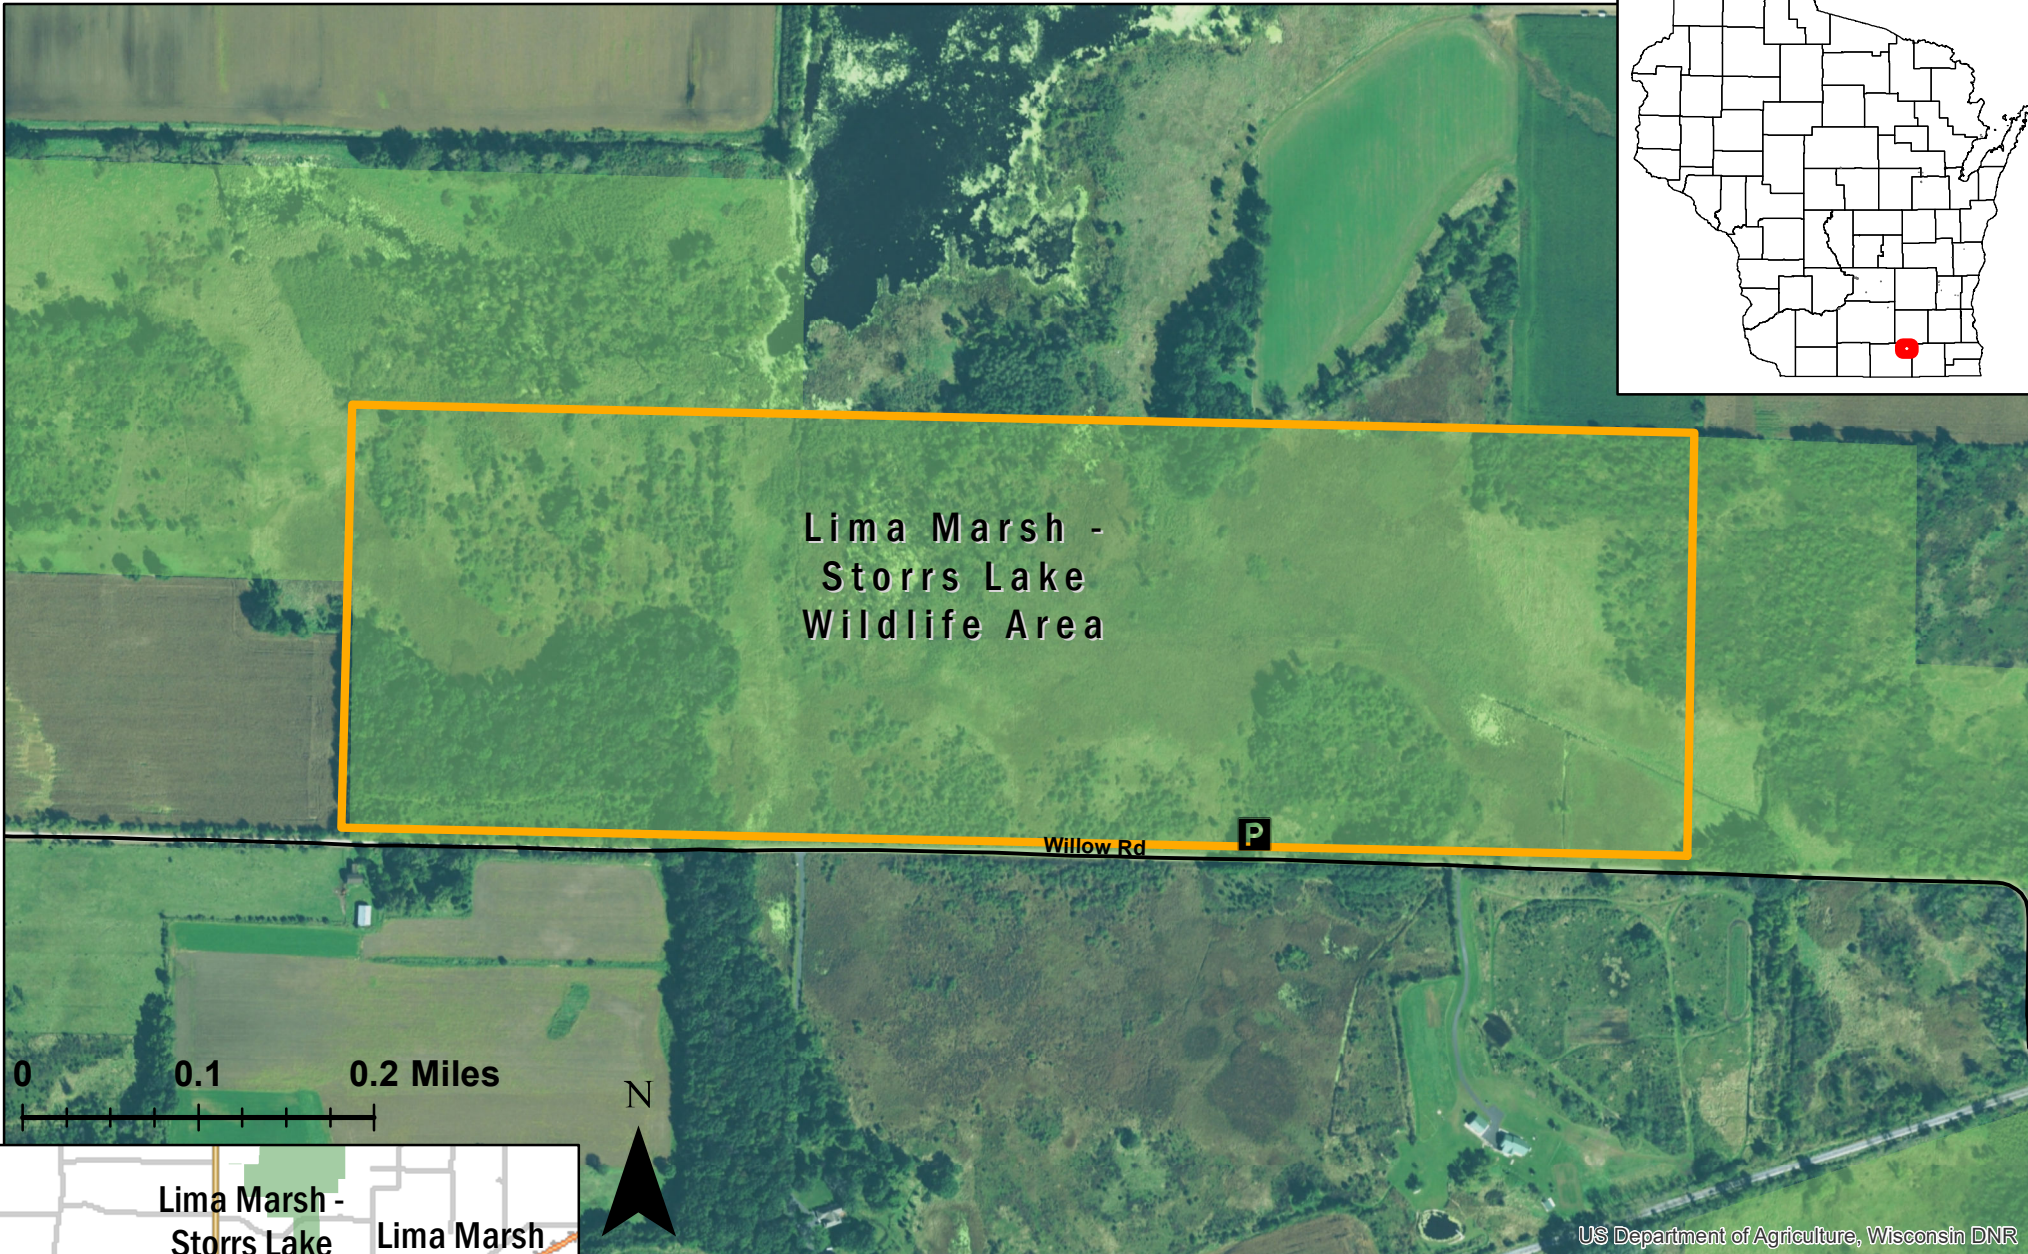

Lima Marsh Wildlife Area

US Department of Agriculture, Wisconsin DNR

Date: 9/10/2020, Author: BAH

Closed for training from April 15-July 31
Class: II
Acres: 118
E. Willow Drive Rd, Whitewater, WI 53190
Parking Waypoint: 42.7894, -88.8423
For more information: Call the DNR Customer Service Desk at 1-888-936-7463 or email DNRWildlifeWebmail@Wisconsin.gov.

The information shown on these maps has been obtained from various sources, and is of varying age, reliability and resolution. These maps are not intended to be used for navigation, nor are these maps an authoritative source of information about legal land ownership or public access. Users of these maps should confirm the ownership of land through other means in order to avoid trespassing. No warranty, expressed or implied, is made regarding accuracy, applicability for a particular use, completeness, or legality of the information depicted on this map.