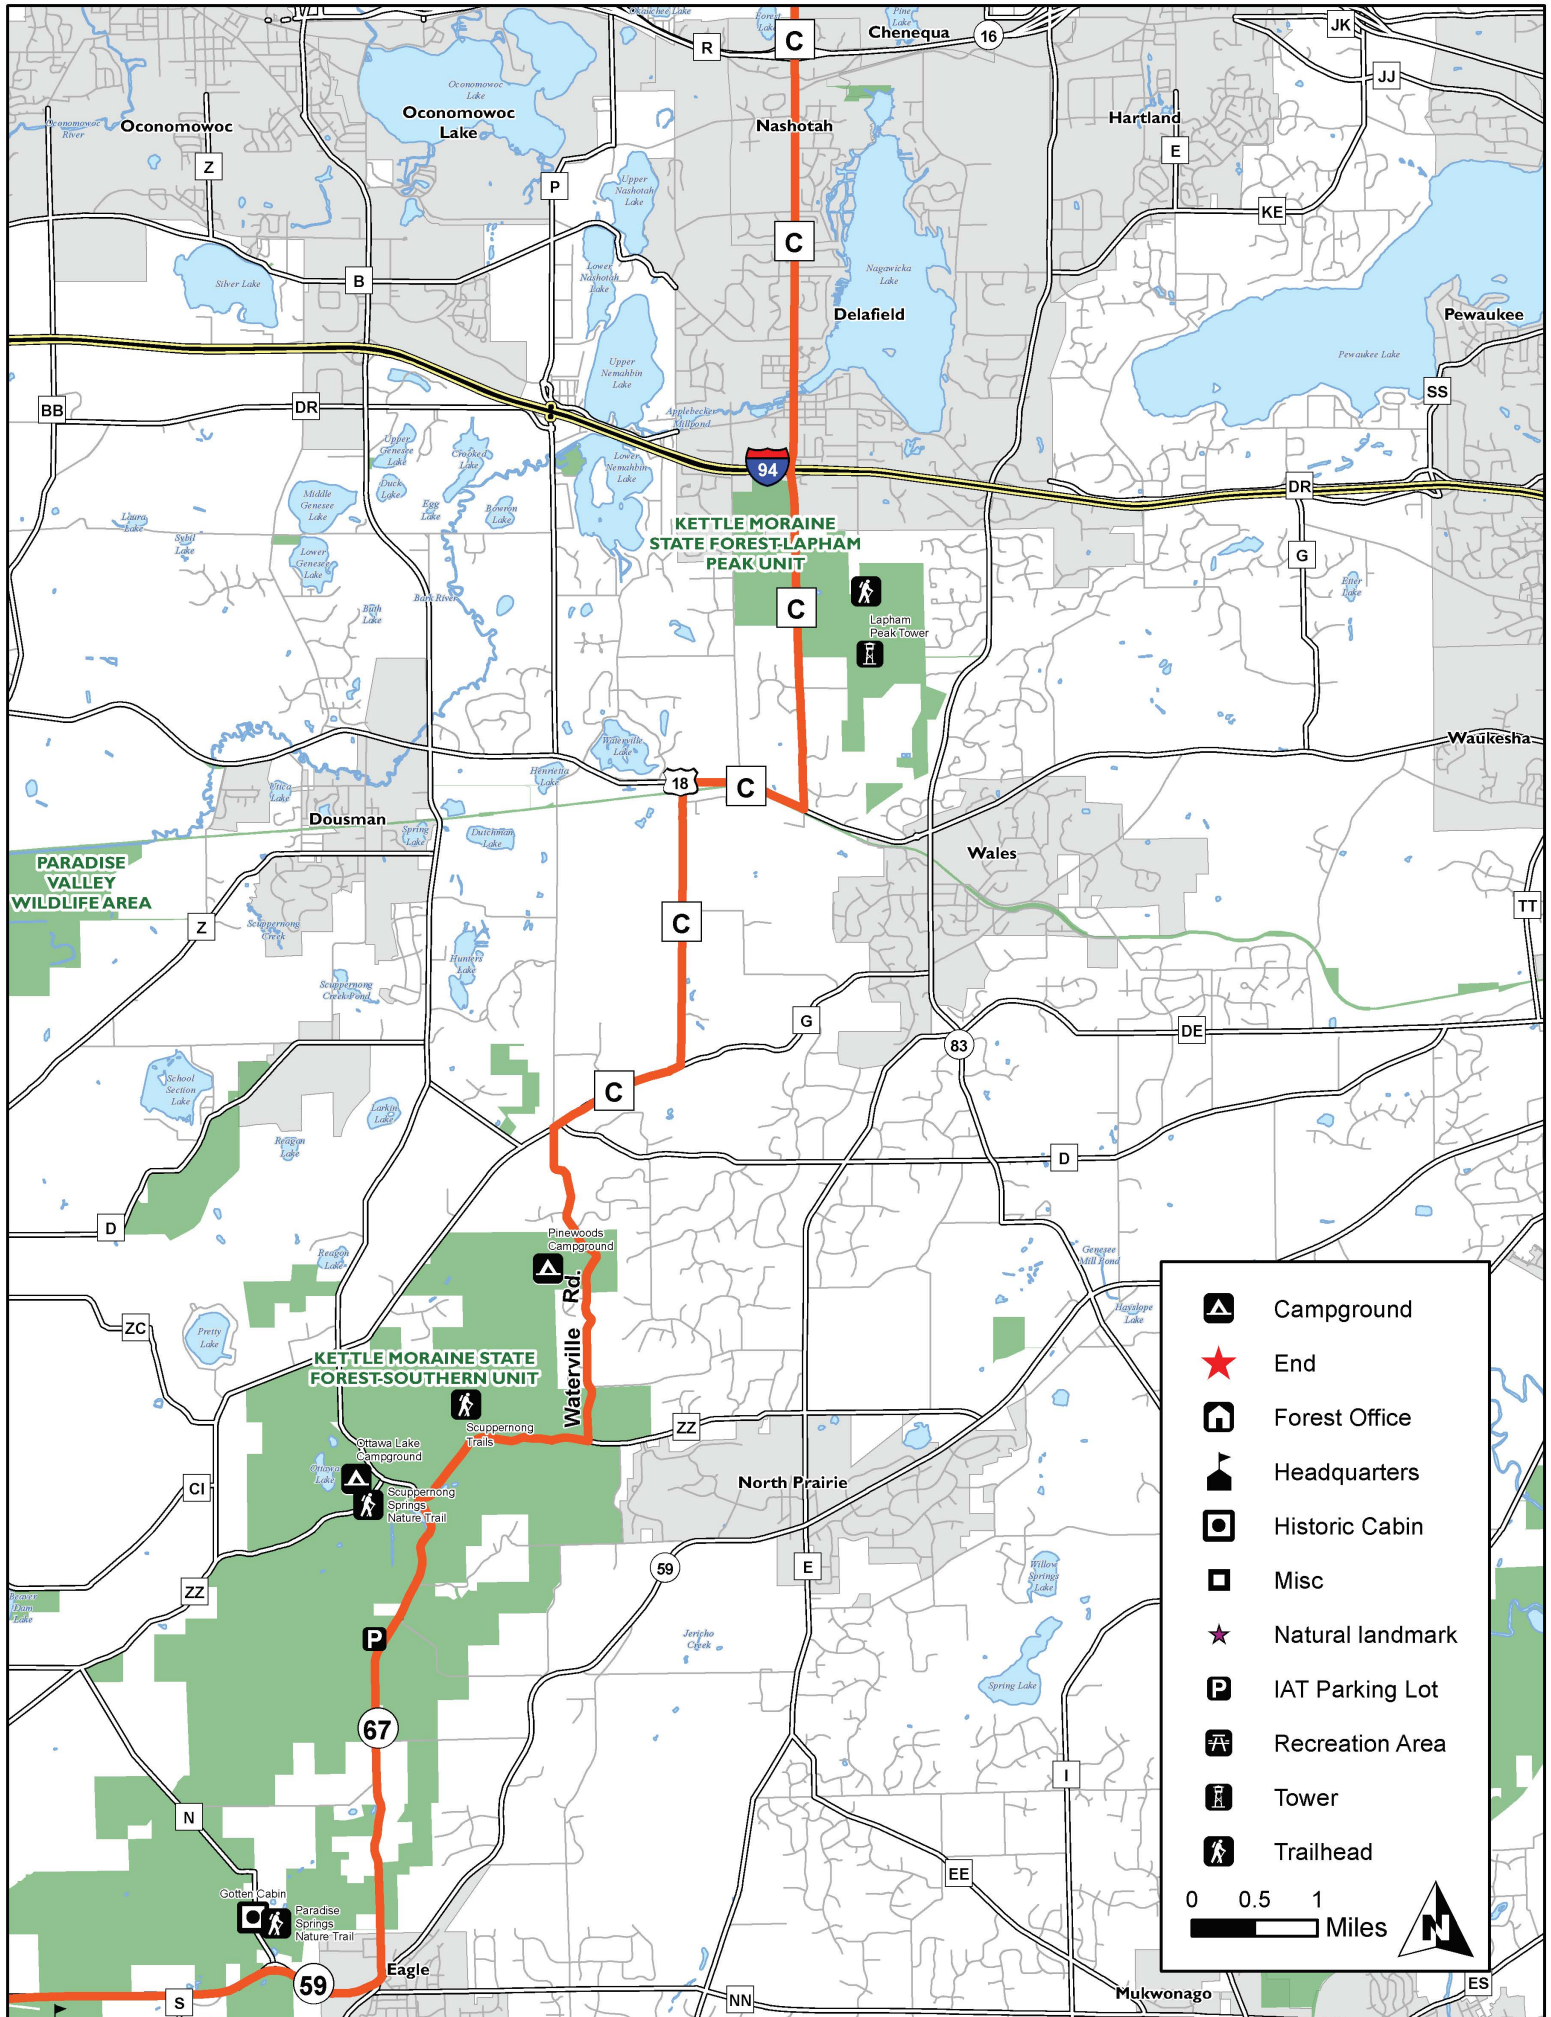

SS

HH

HH

D

DD

	Campground
	End
	Forest Office
	Headquarters
	Historic Cabin
	Misc
	Natural landmark
	IAT Parking Lot
	Recreation Area
	Tower
	Trailhead

0 0.5 1 Miles

	Campground
	End
	Forest Office
	Headquarters
	Historic Cabin
	Misc
	Natural landmark
	IAT Parking Lot
	Recreation Area
	Tower
	Trailhead

0 0.5 1 Miles

	Campground
	End
	Forest Office
	Headquarters
	Historic Cabin
	Misc
	Natural landmark
	IAT Parking Lot
	Recreation Area
	Tower
	Trailhead

0 0.5 1 Miles

	Campground
	End
	Forest Office
	Headquarters
	Historic Cabin
	Misc
	Natural landmark
	IAT Parking Lot
	Recreation Area
	Tower
	Trailhead

0 0.5 1 Miles

ES