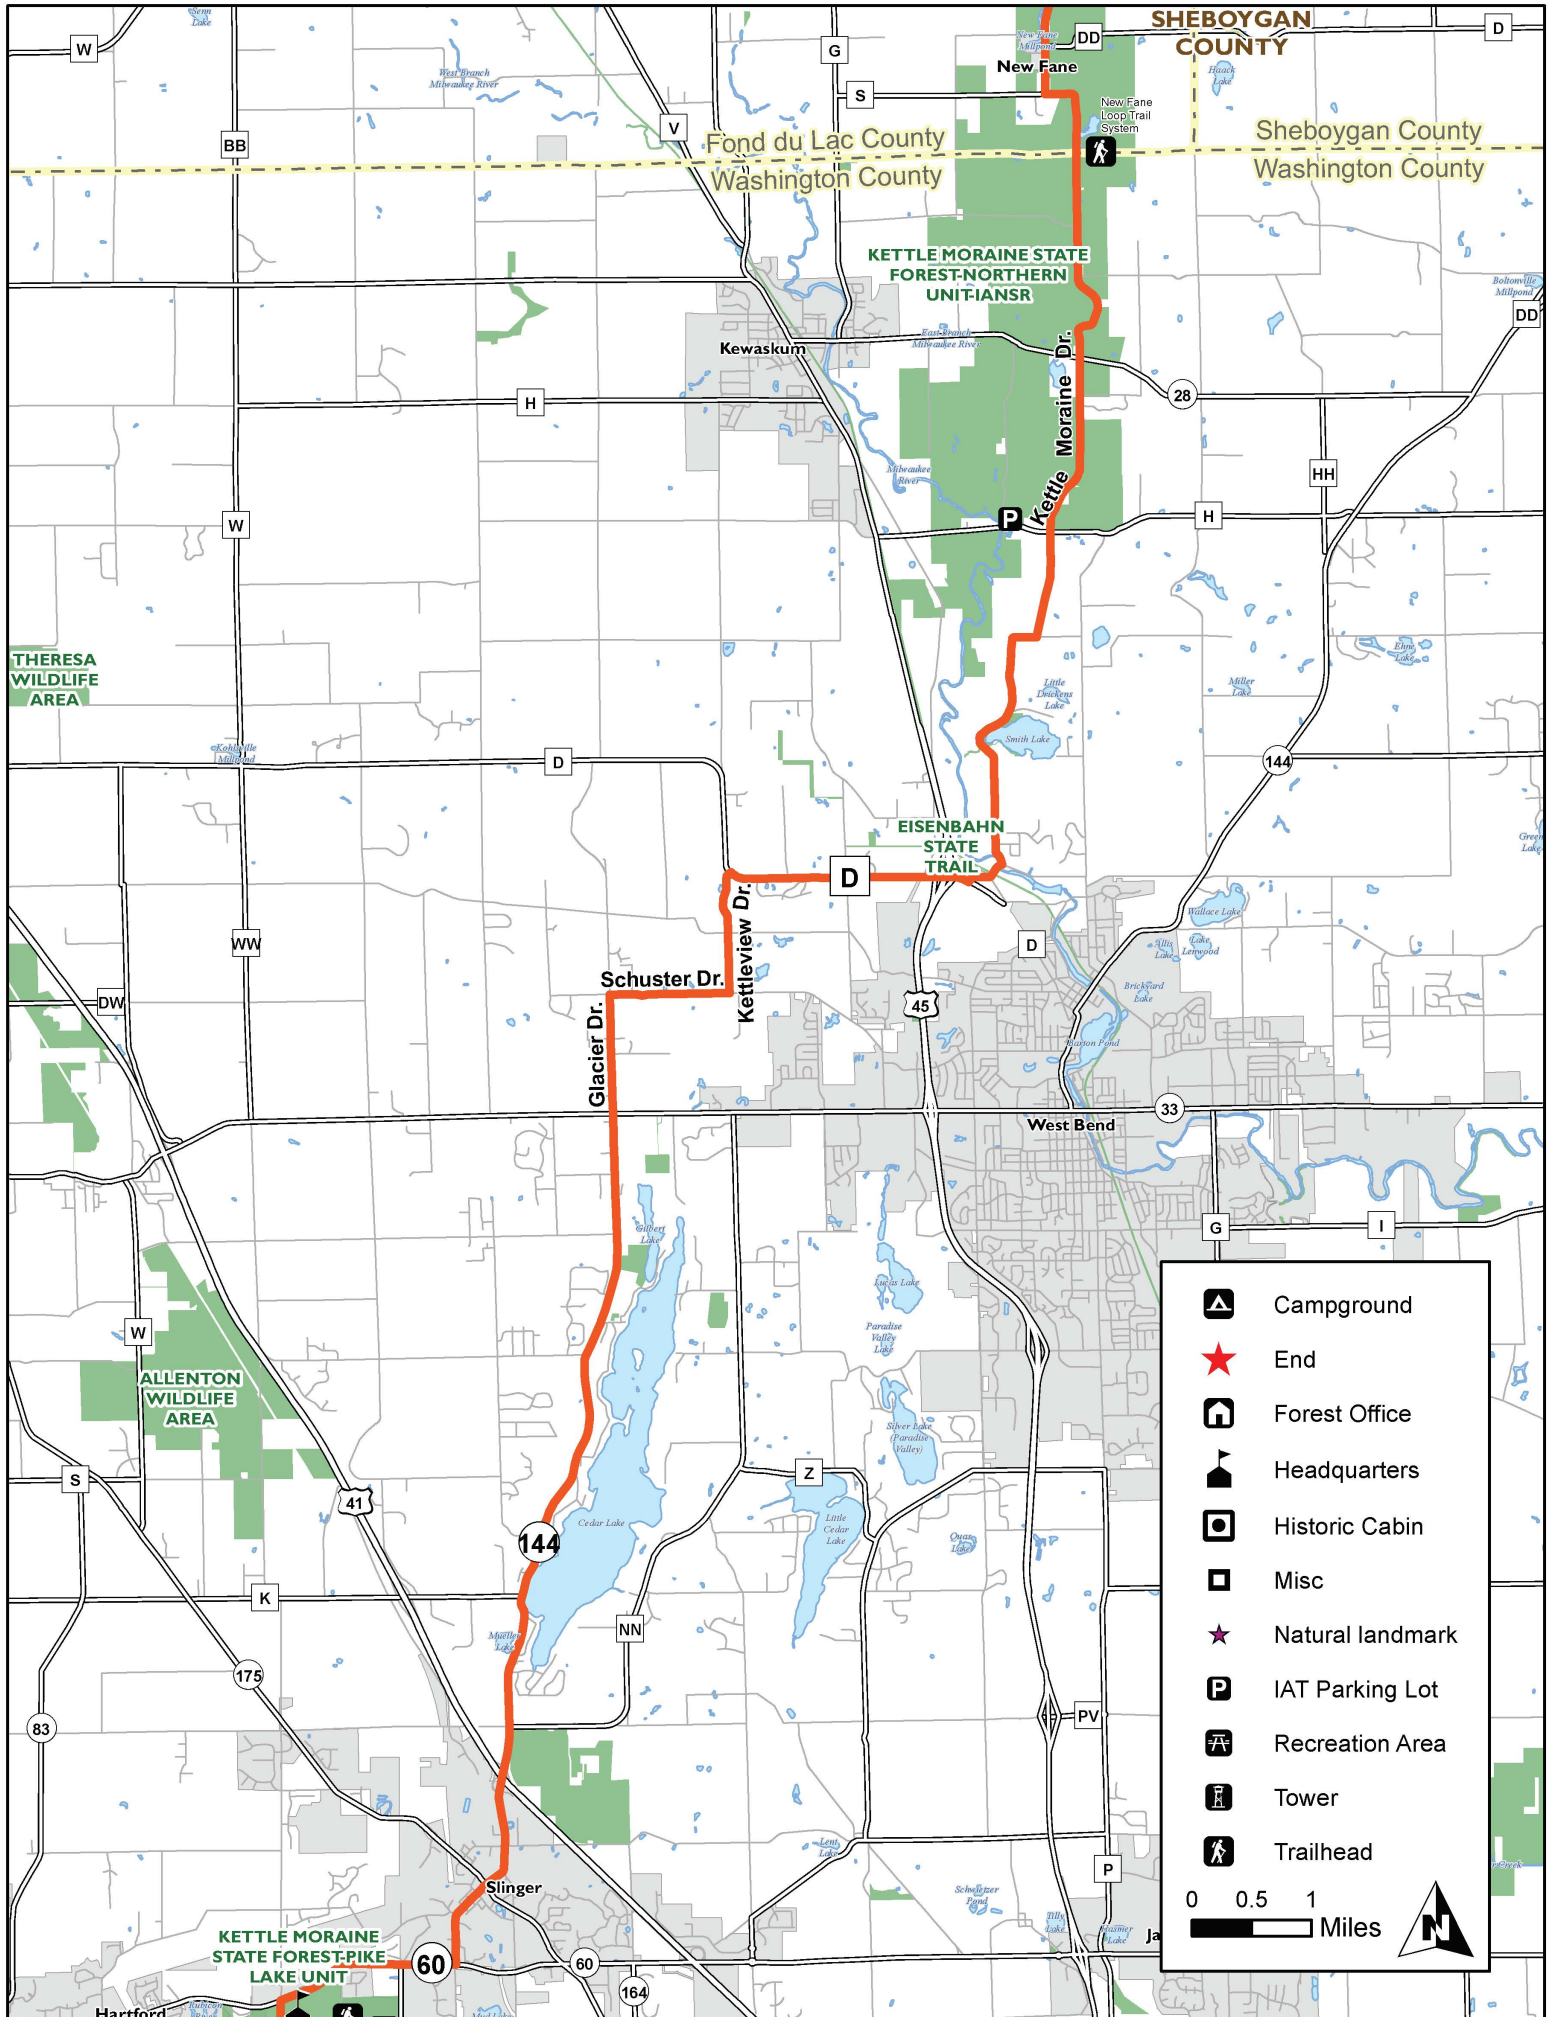

G

V

N

V

F

W

S

SSS

SS

HH

HH

D

DD

	Campground
	End
	Forest Office
	Headquarters
	Historic Cabin
	Misc
	Natural landmark
	IAT Parking Lot
	Recreation Area
	Tower
	Trailhead

0 0.5 1 Miles

	Campground
	End
	Forest Office
	Headquarters
	Historic Cabin
	Misc
	Natural landmark
	IAT Parking Lot
	Recreation Area
	Tower
	Trailhead