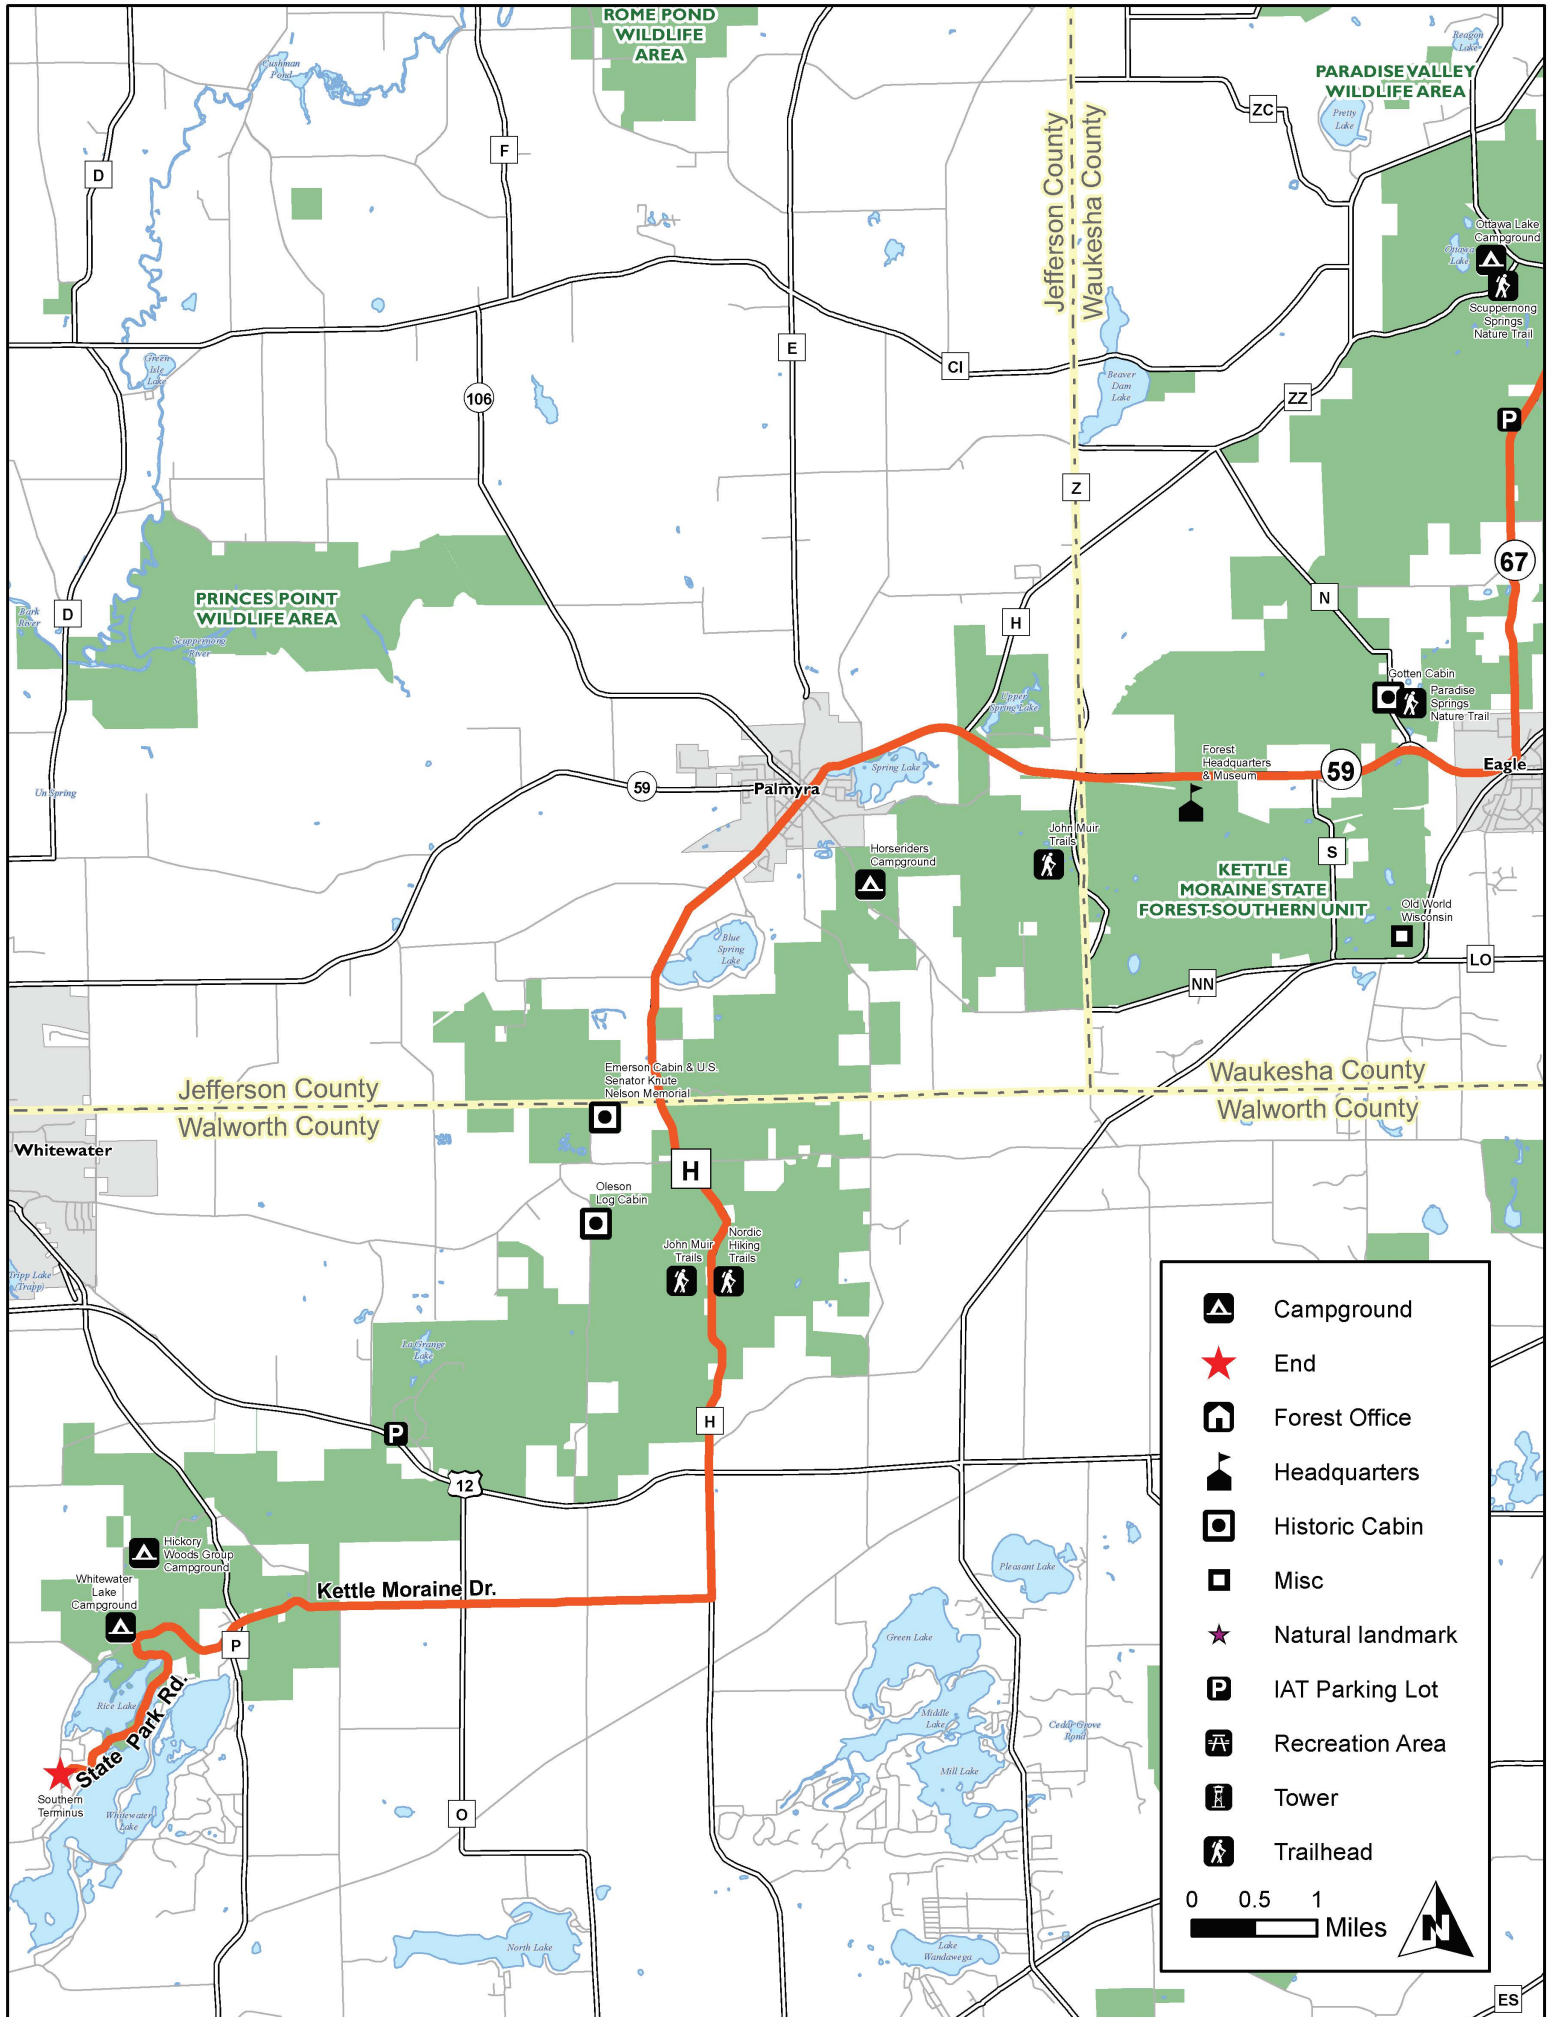

G

V

N

V

F

W

S

SSS

SS

HH

HH

D

DD

	Campground
	End
	Forest Office
	Headquarters
	Historic Cabin
	Misc
	Natural landmark
	IAT Parking Lot
	Recreation Area
	Tower
	Trailhead

0 0.5 1 Miles

	Campground
	End
	Forest Office
	Headquarters
	Historic Cabin
	Misc
	Natural landmark
	IAT Parking Lot
	Recreation Area
	Tower
	Trailhead

0 0.5 1 Miles

	Campground
	End
	Forest Office
	Headquarters
	Historic Cabin
	Misc
	Natural landmark
	IAT Parking Lot
	Recreation Area
	Tower
	Trailhead

0 0.5 1 Miles

	Campground
	End
	Forest Office
	Headquarters
	Historic Cabin
	Misc
	Natural landmark
	IAT Parking Lot
	Recreation Area
	Tower
	Trailhead

0 0.5 1 Miles

ES