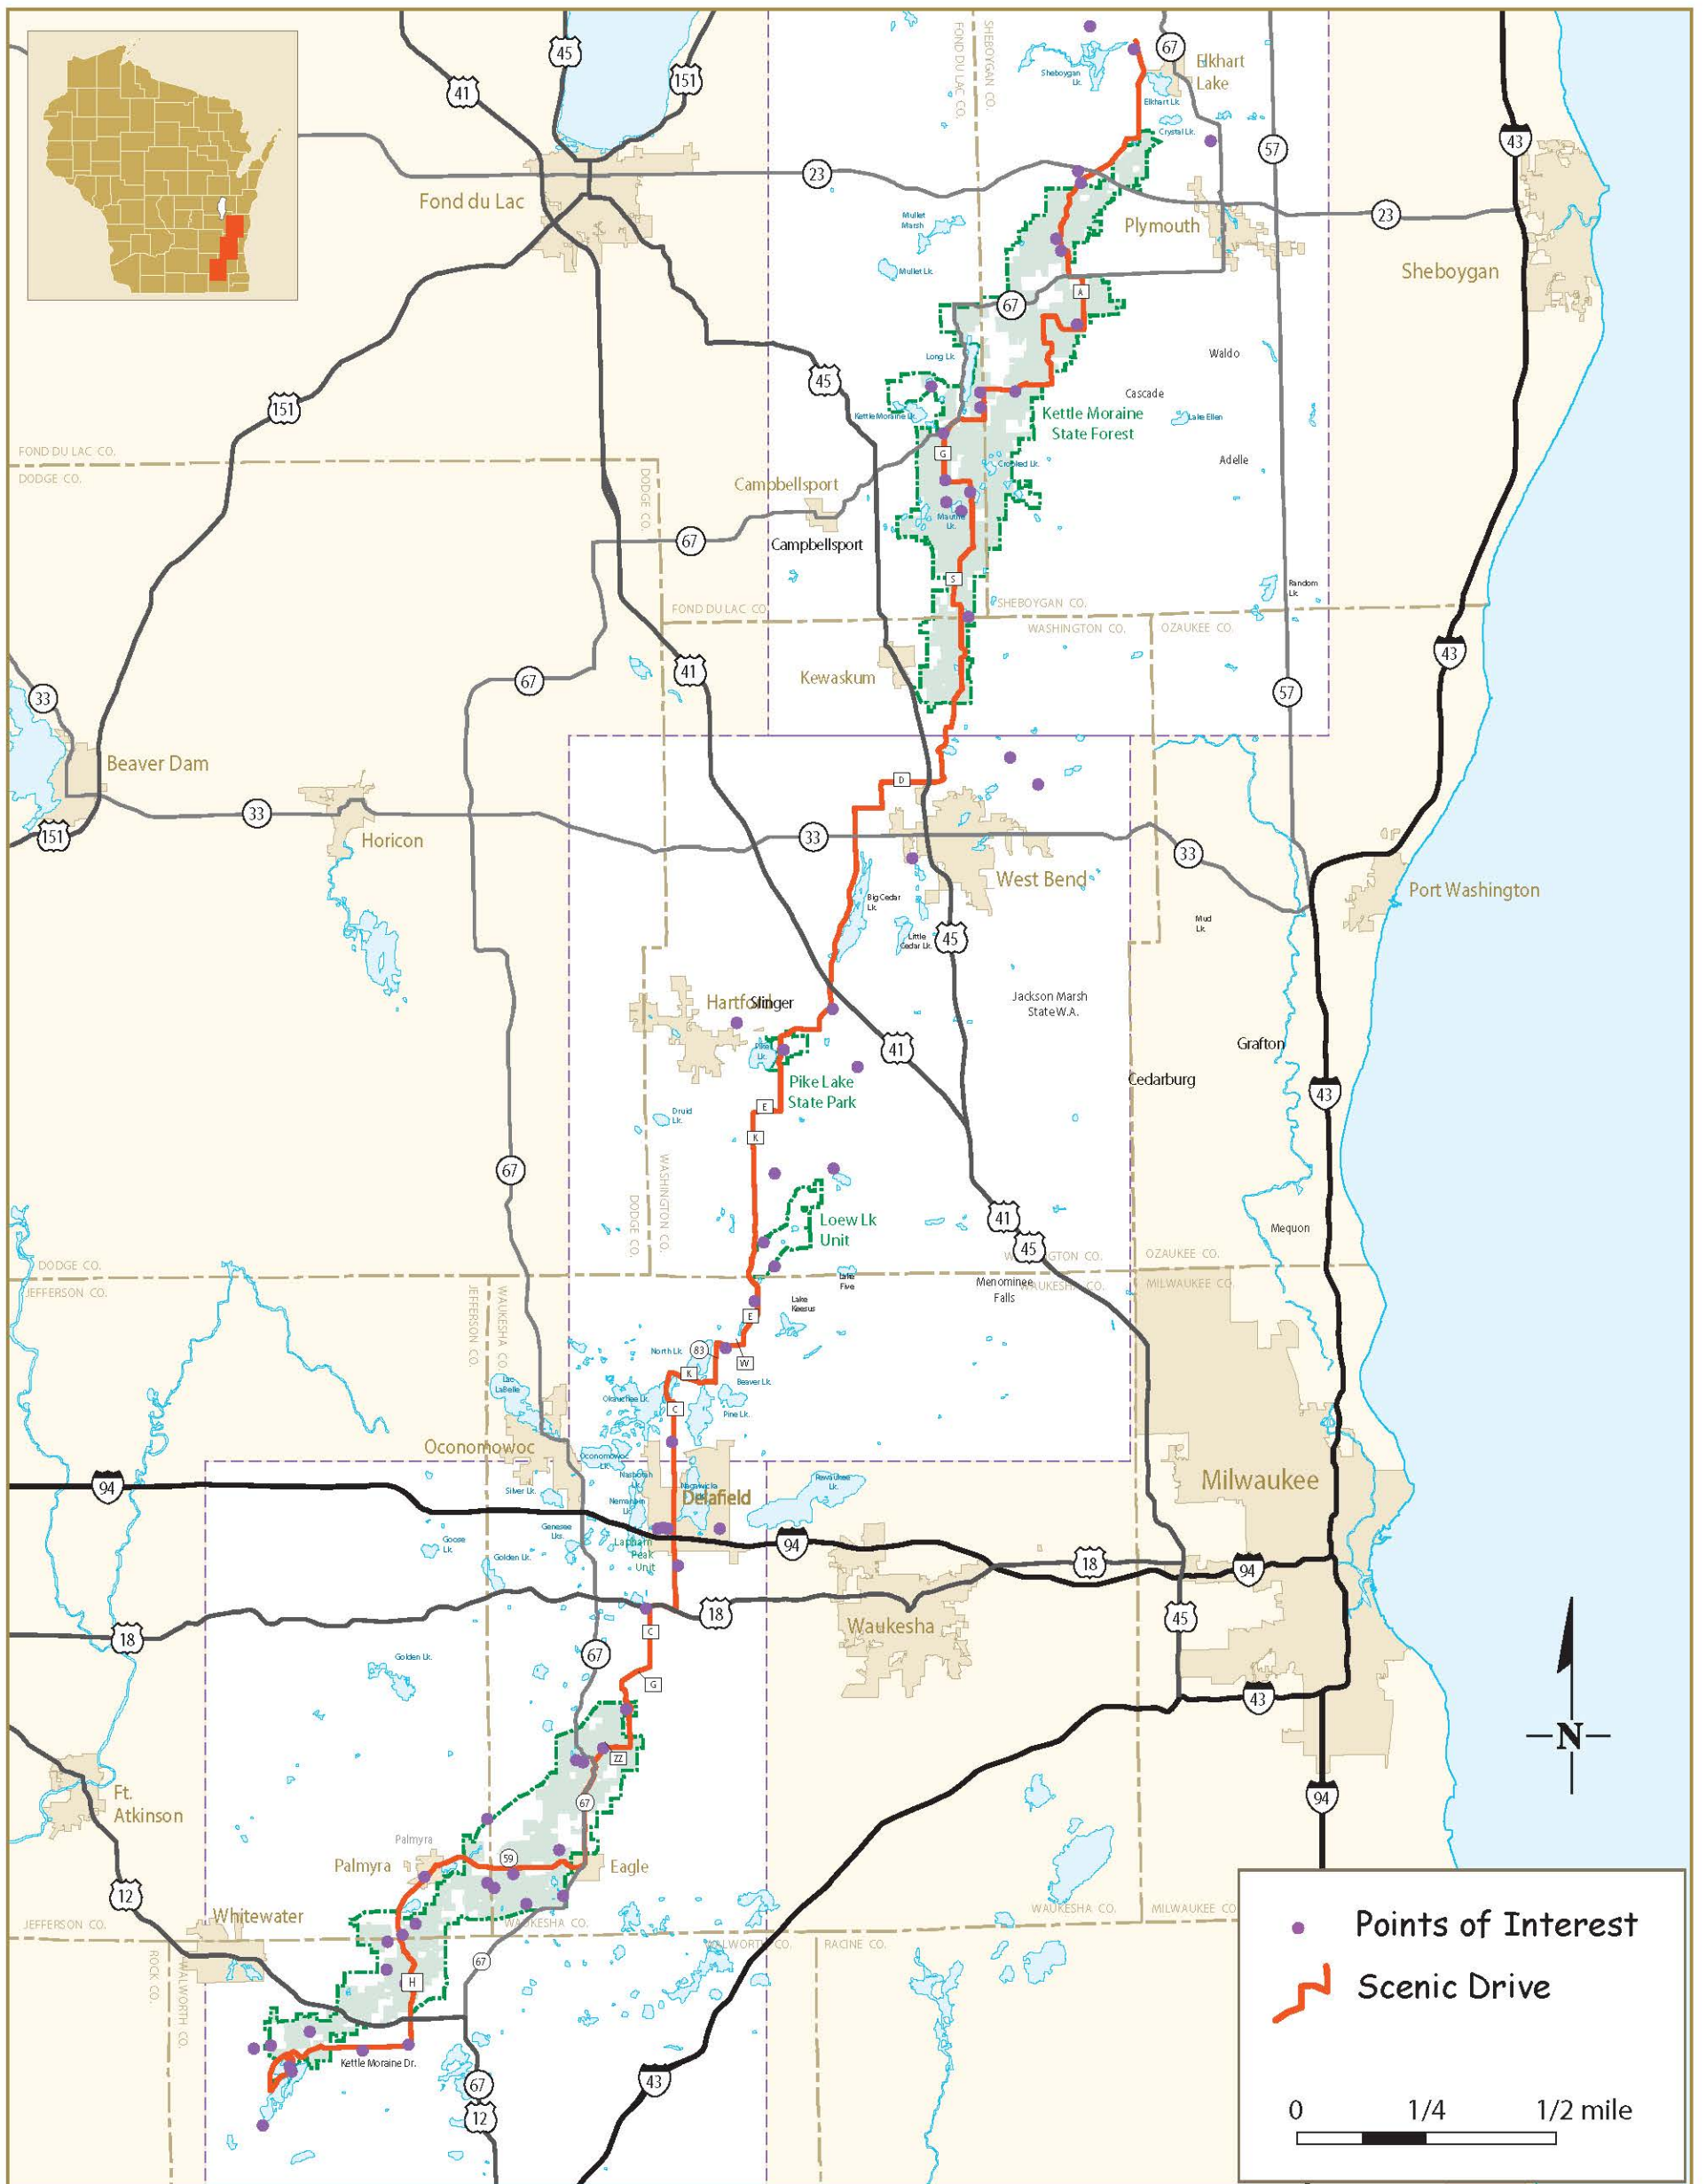

Kettle Moraine Scenic Drive

SHEBOYGAN COUNTY

SHEBOYGAN MARSH WILDLIFE AREA

KETTLE MORaine STATE FOREST-NORTHERN UNIT-IANSR

LA BUDDE CREEK FISHERY AREA

	Campground
	End
	Forest Office
	Headquarters
	Historic Cabin
	Misc
	Natural landmark
	IAT Parking Lot
	Recreation Area
	Tower
	Trailhead
	Old Plank Road Trail

0 0.35 0.7 Miles

MULLET CREEK WILDLIFE AREA

NICHOLS CREEK WILDLIFE AREA

KETTLE MORaine STATE FOREST-NORTHERN UNIT-IANSR

Fond du Lac County
Sheboygan County

	Campground
	End
	Forest Office
	Headquarters
	Historic Cabin
	Misc
	Natural landmark
	IAT Parking Lot
	Recreation Area
	Tower
	Trailhead

0 0.4 0.8 Miles

45

144

XX

Kettle Moraine Dr.

S

GGG

G

0 0.5 1 Miles

ES