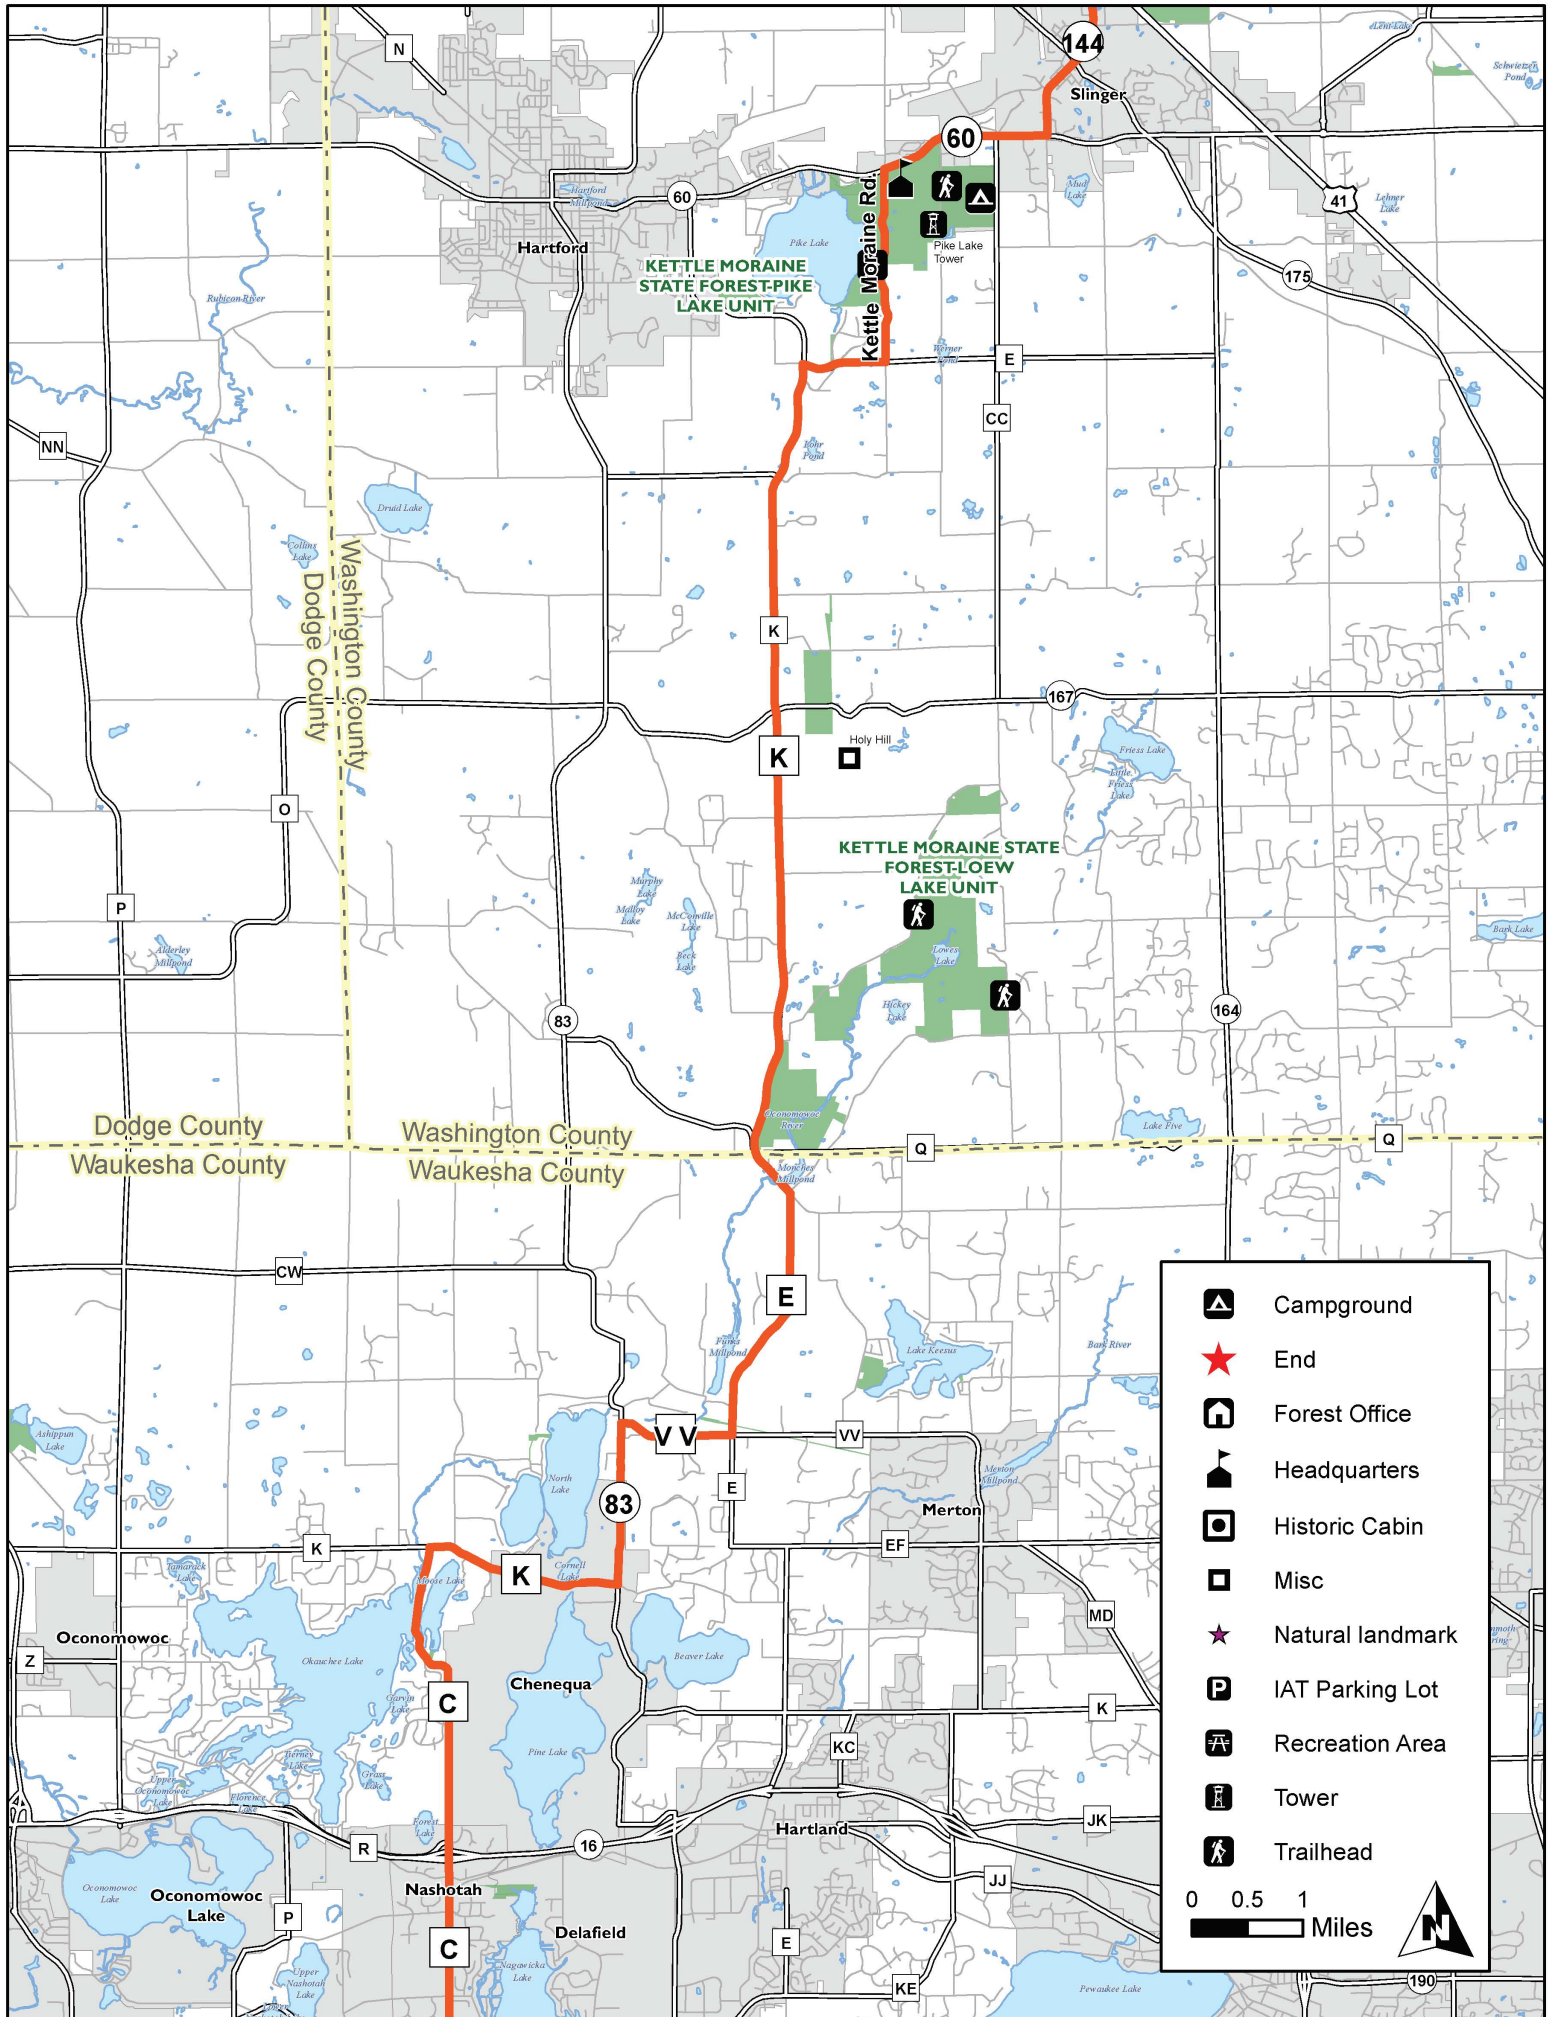

SS

HH

HH

D

DD

	Campground
	End
	Forest Office
	Headquarters
	Historic Cabin
	Misc
	Natural landmark
	IAT Parking Lot
	Recreation Area
	Tower
	Trailhead

0 0.5 1 Miles

	Campground
	End
	Forest Office
	Headquarters
	Historic Cabin
	Misc
	Natural landmark
	IAT Parking Lot
	Recreation Area
	Tower
	Trailhead

0 0.5 1 Miles

	Campground
	End
	Forest Office
	Headquarters
	Historic Cabin
	Misc
	Natural landmark
	IAT Parking Lot
	Recreation Area
	Tower
	Trailhead

0 0.5 1 Miles

	Campground
	End
	Forest Office
	Headquarters
	Historic Cabin
	Misc
	Natural landmark
	IAT Parking Lot
	Recreation Area
	Tower
	Trailhead

0 0.5 1 Miles

ES