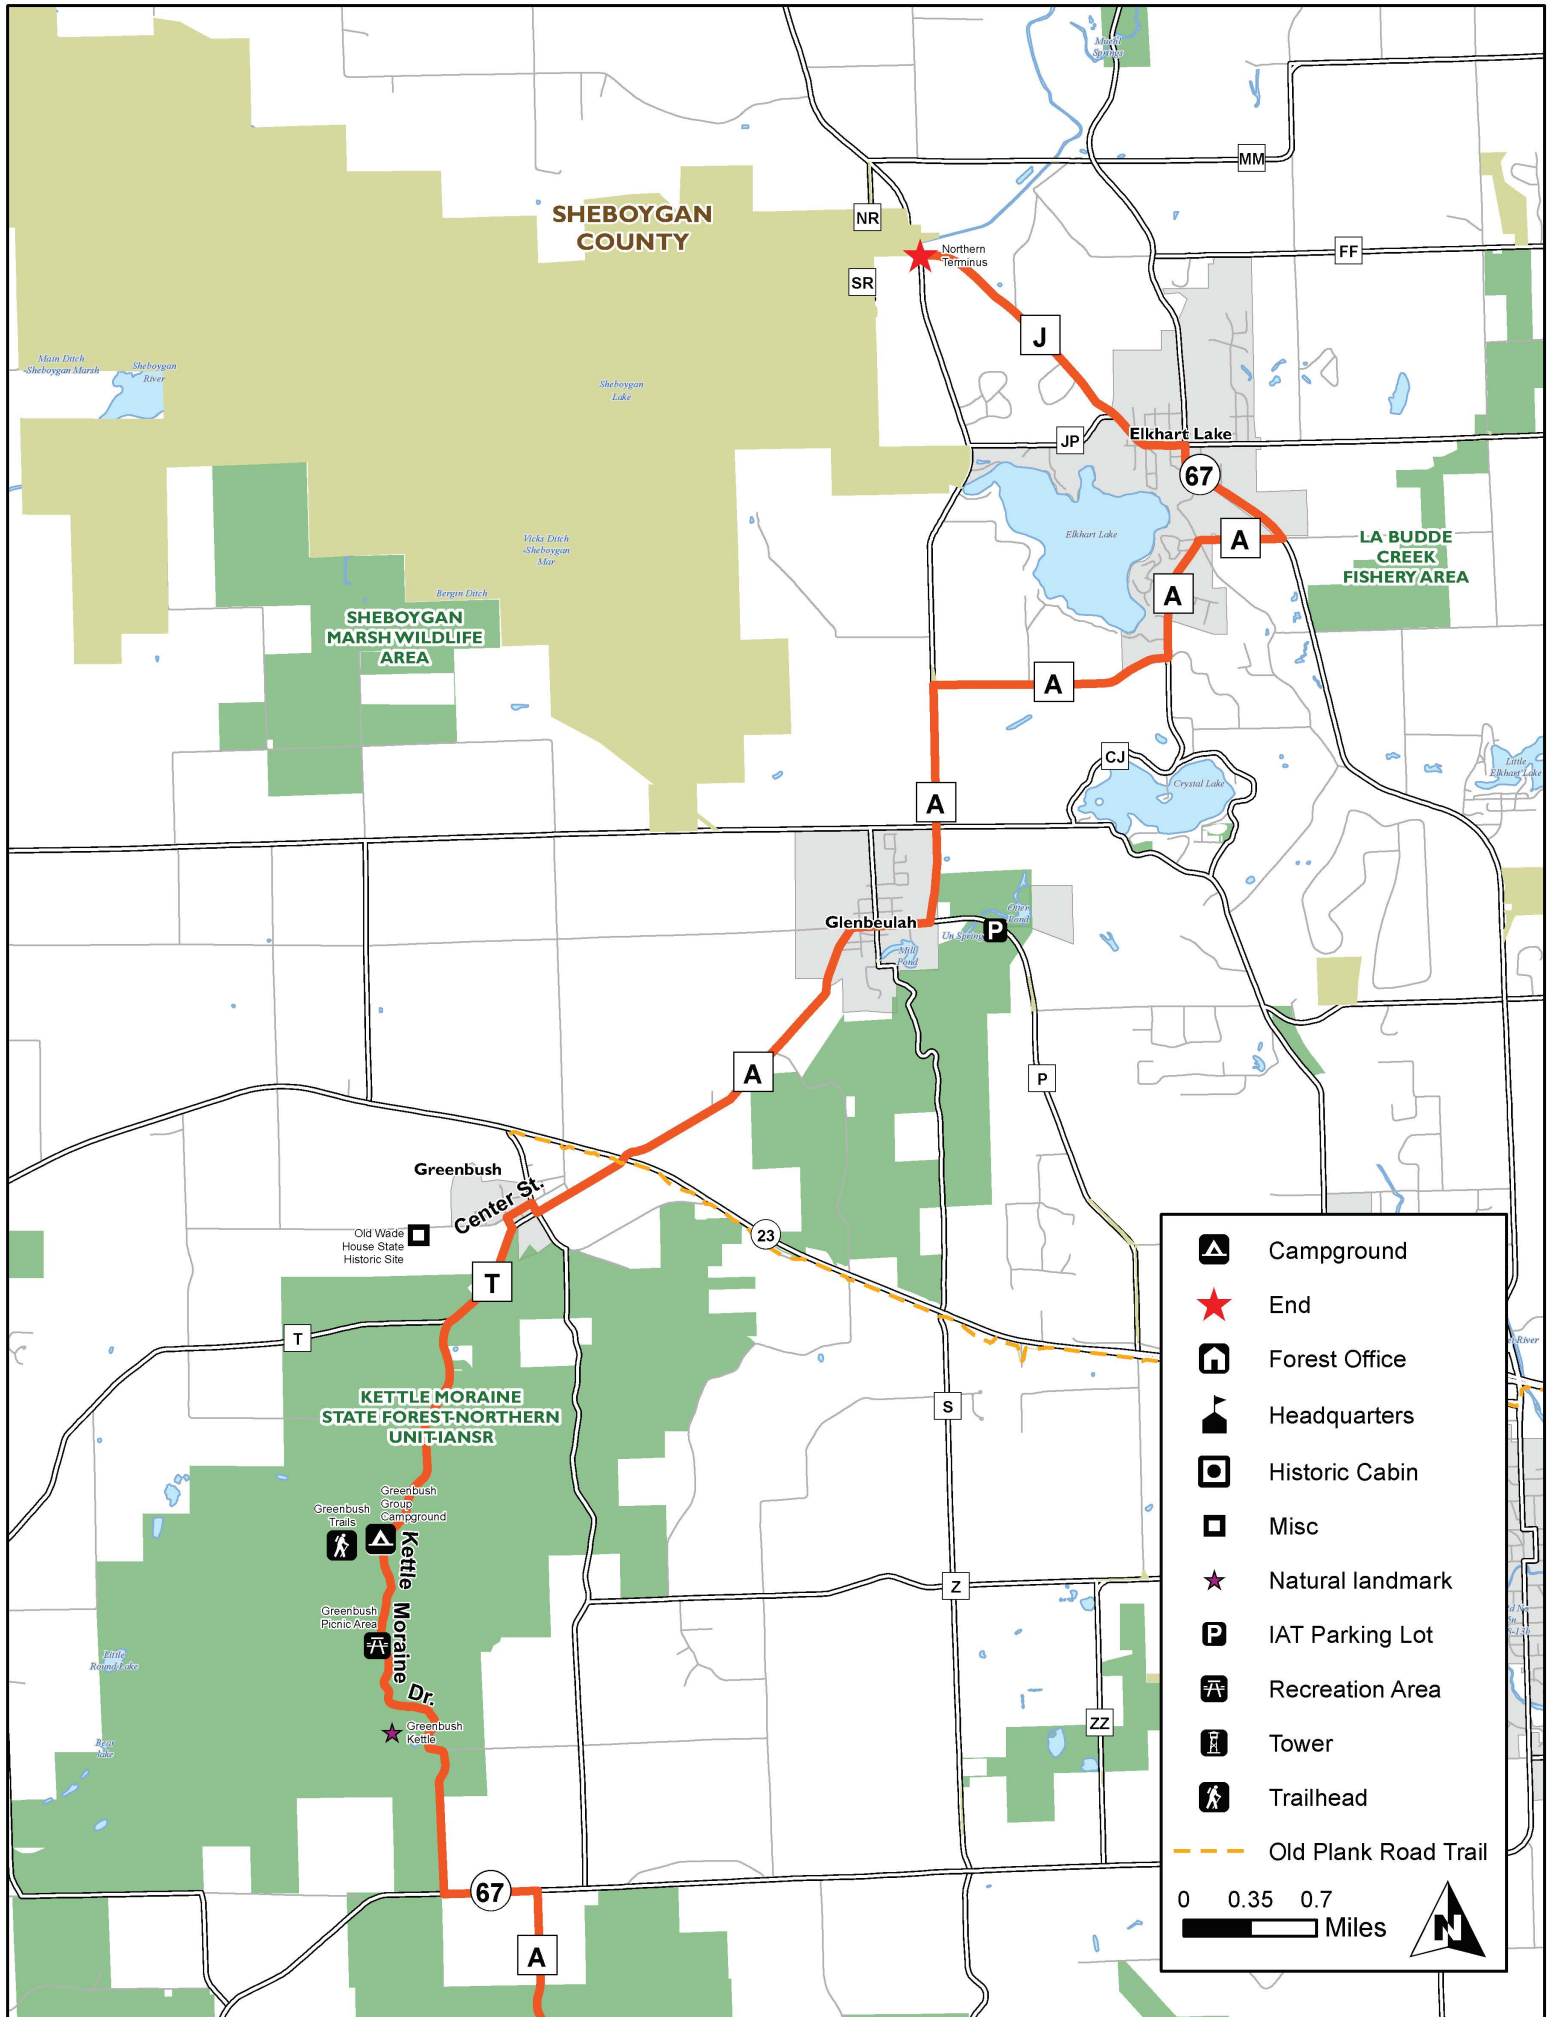

Kettle Moraine Scenic Drive

SHEBOYGAN COUNTY

SHEBOYGAN MARSH WILDLIFE AREA

KETTLE MORaine STATE FOREST-NORTHERN UNIT-IANSR

LA BUDDE CREEK FISHERY AREA

	Campground
	End
	Forest Office
	Headquarters
	Historic Cabin
	Misc
	Natural landmark
	IAT Parking Lot
	Recreation Area
	Tower
	Trailhead
	Old Plank Road Trail

0 0.35 0.7 Miles

MULLET CREEK WILDLIFE AREA

NICHOLS CREEK WILDLIFE AREA

KETTLE MORaine STATE FOREST-NORTHERN UNIT-IANSR

Fond du Lac County
Sheboygan County

	Campground
	End
	Forest Office
	Headquarters
	Historic Cabin
	Misc
	Natural landmark
	IAT Parking Lot
	Recreation Area
	Tower
	Trailhead

0 0.4 0.8 Miles

45

144

XX

Kettle Moraine Dr.

S

GGG

G

0 0.5 1 Miles

ES