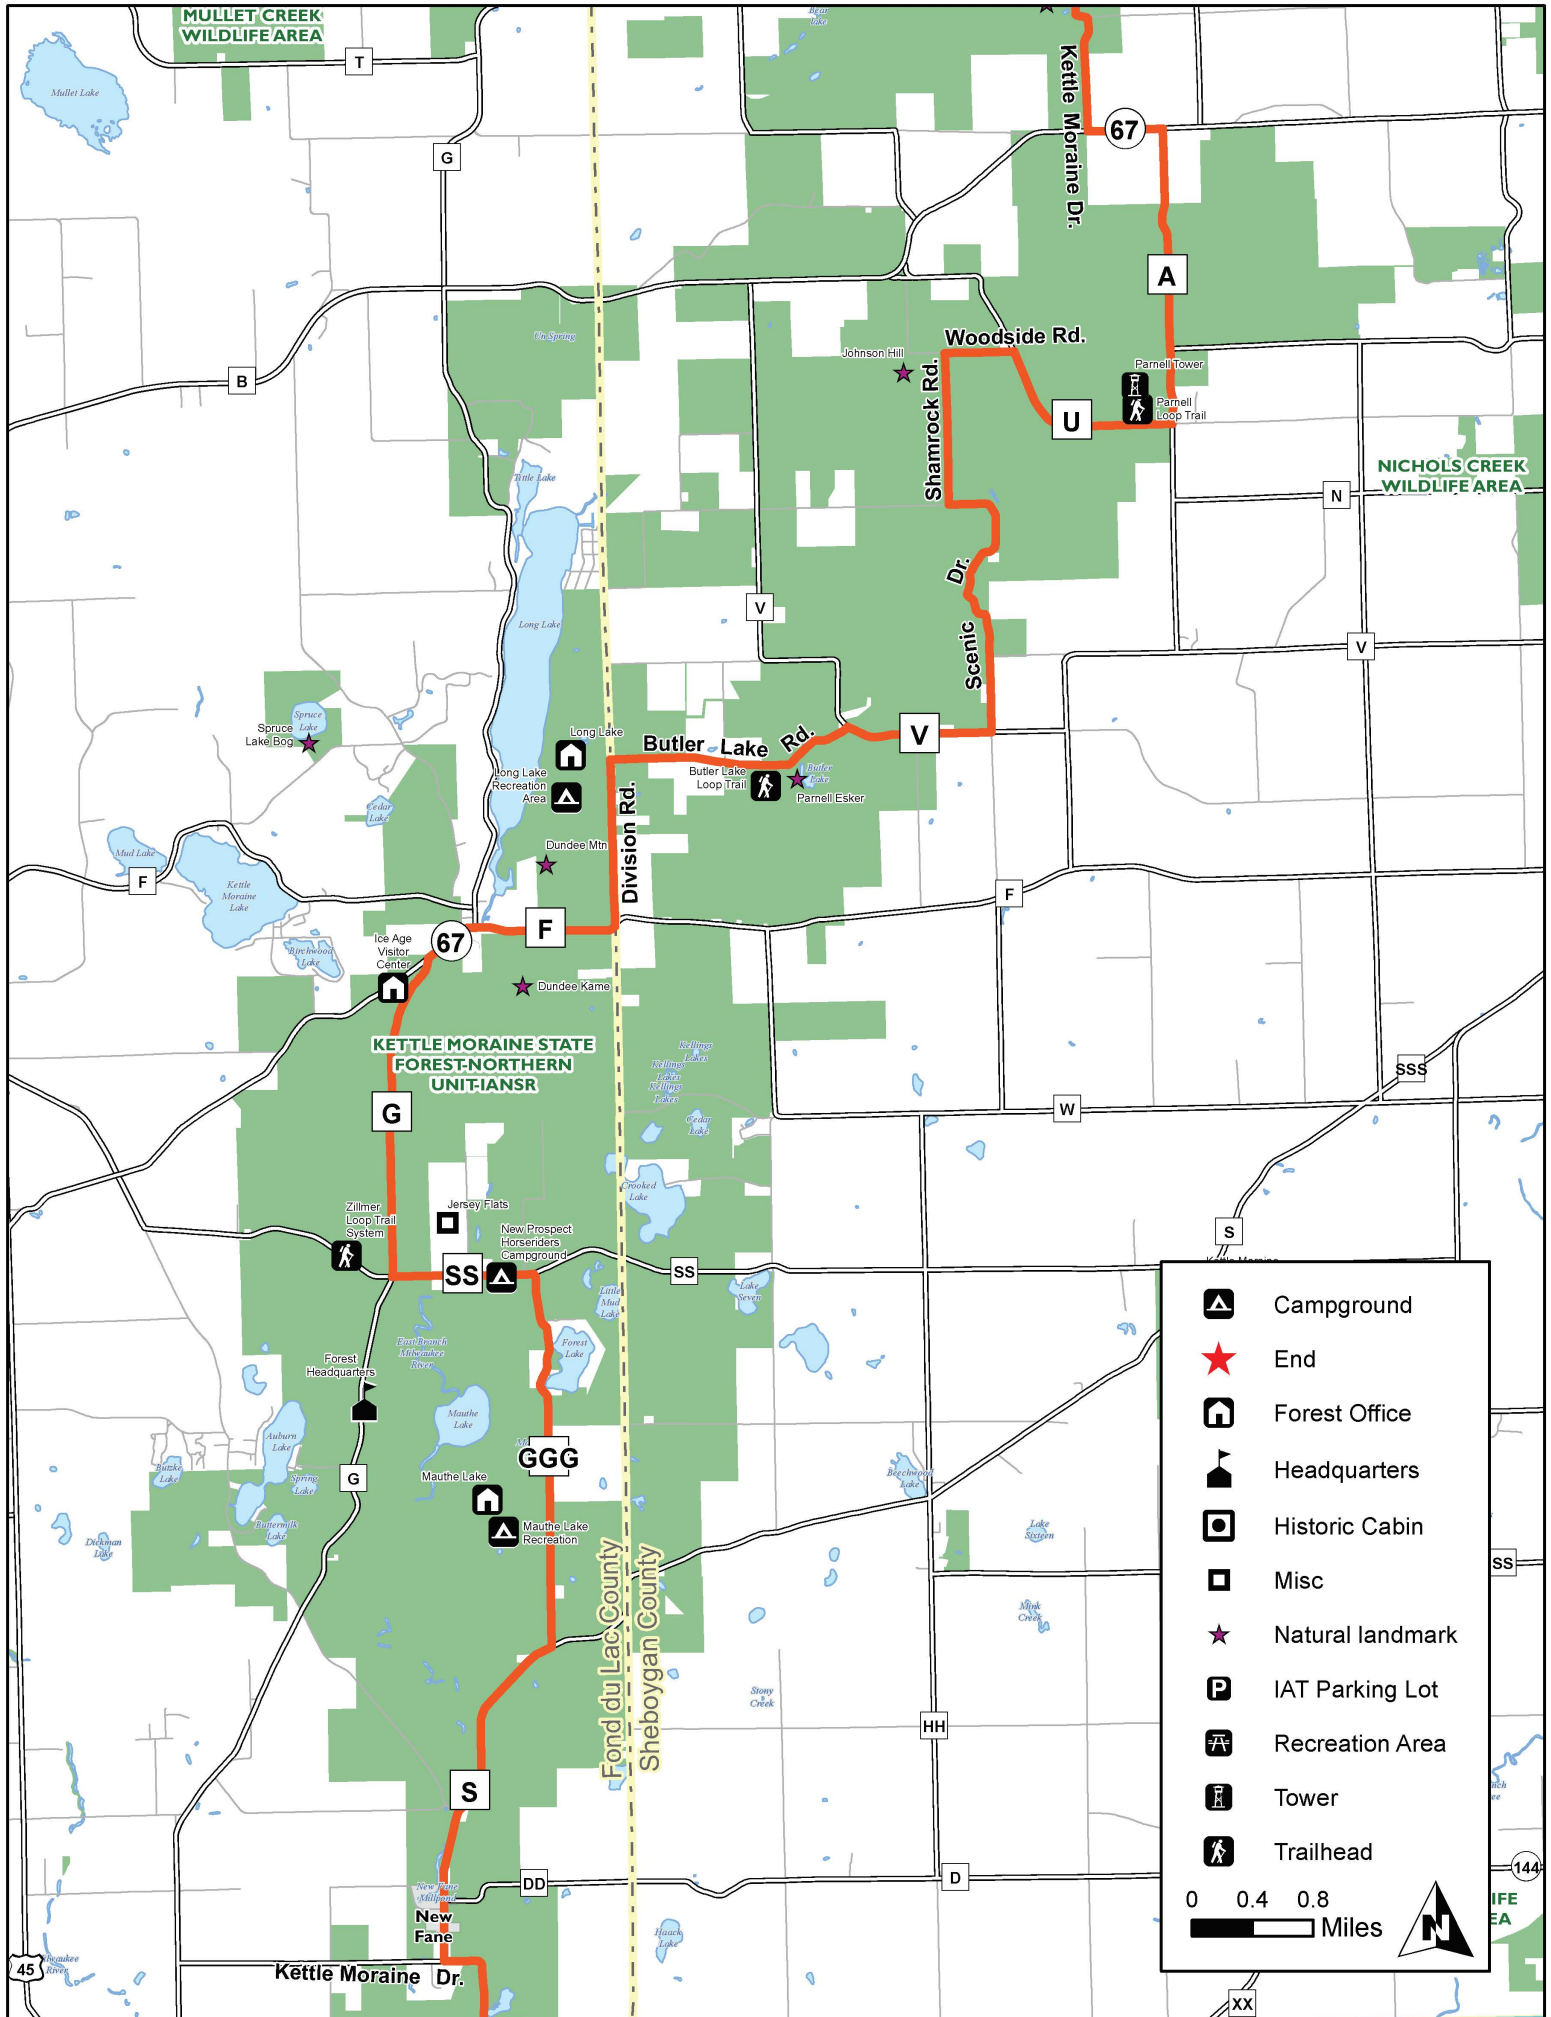

Kettle Moraine Scenic Drive

SHEBOYGAN COUNTY

SHEBOYGAN MARSH WILDLIFE AREA

KETTLE MORaine STATE FOREST-NORTHERN UNIT-IANSR

LA BUDDE CREEK FISHERY AREA

	Campground
	End
	Forest Office
	Headquarters
	Historic Cabin
	Misc
	Natural landmark
	IAT Parking Lot
	Recreation Area
	Tower
	Trailhead
	Old Plank Road Trail

0 0.35 0.7 Miles

MULLET CREEK WILDLIFE AREA

NICHOLS CREEK WILDLIFE AREA

KETTLE MORaine STATE FOREST-NORTHERN UNIT-IANSR

Fond du Lac County
Sheboygan County

	Campground
	End
	Forest Office
	Headquarters
	Historic Cabin
	Misc
	Natural landmark
	IAT Parking Lot
	Recreation Area
	Tower
	Trailhead

0 0.4 0.8 Miles

45

144

XX

Kettle Moraine Dr.

S

GGG

G

0 0.5 1 Miles

ES