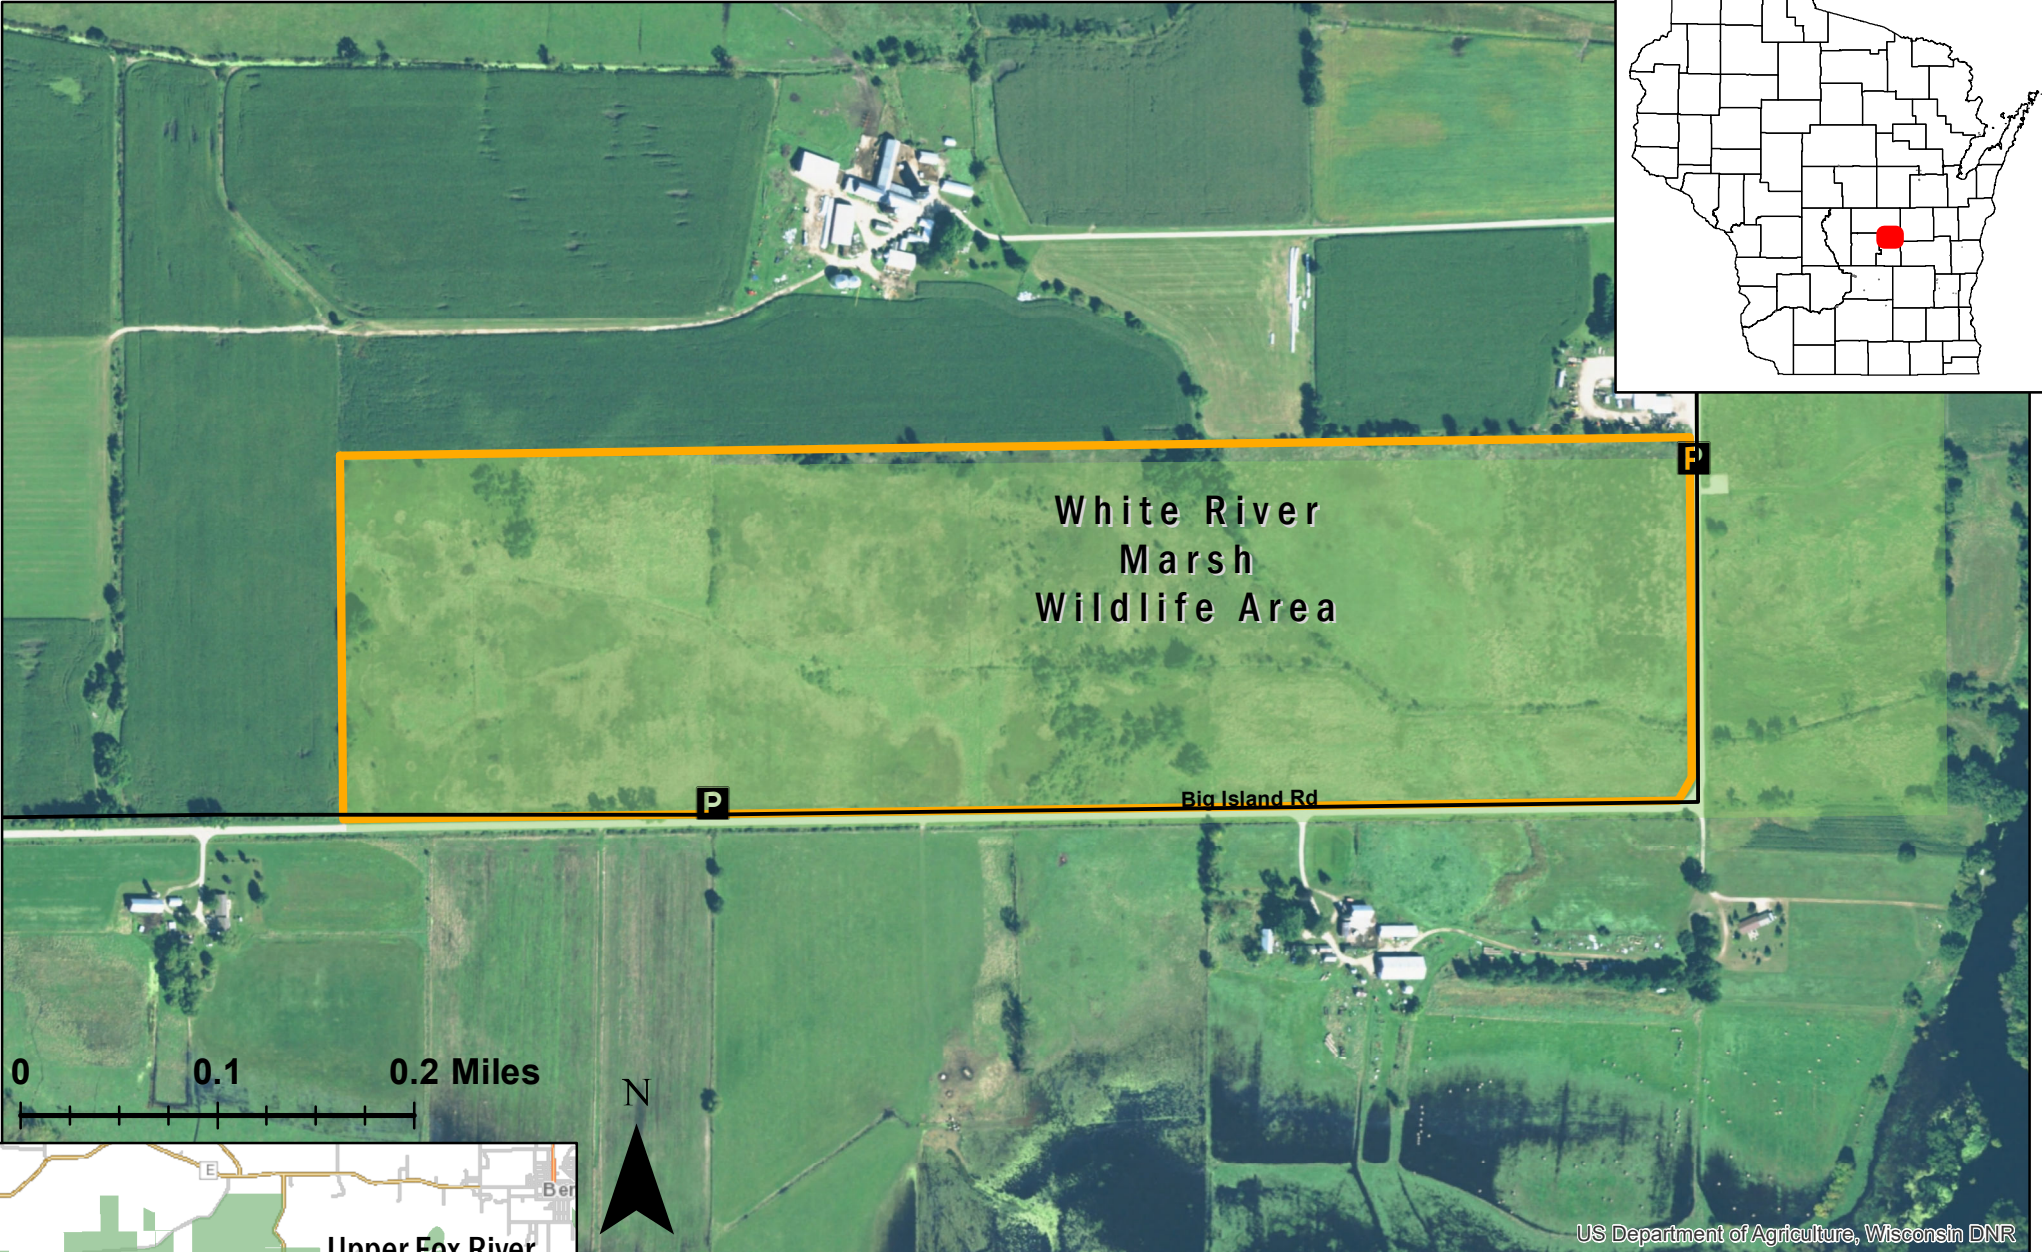

White River Marsh Wildlife Area

US Department of Agriculture, Wisconsin DNR

Closed for training from April 15-July 31
Class: II
Acres: 81
Big Island Rd, Berlin, WI 54923
Parking Waypoint: 43.9387, -89.0365
For more information: Call the DNR Customer Service Desk at 1-888-936-7463 or email DNRWildlifeWebmail@Wisconsin.gov.

Date: 9/8/2020, Author: BAH

The information shown on these maps has been obtained from various sources, and is of varying age, reliability and resolution. These maps are not intended to be used for navigation, nor are these maps an authoritative source of information about legal land ownership or public access. Users of these maps should confirm the ownership of land through other means in order to avoid trespassing. No warranty, expressed or implied, is made regarding accuracy, applicability for a particular use, completeness, or legality of the information depicted on this map.