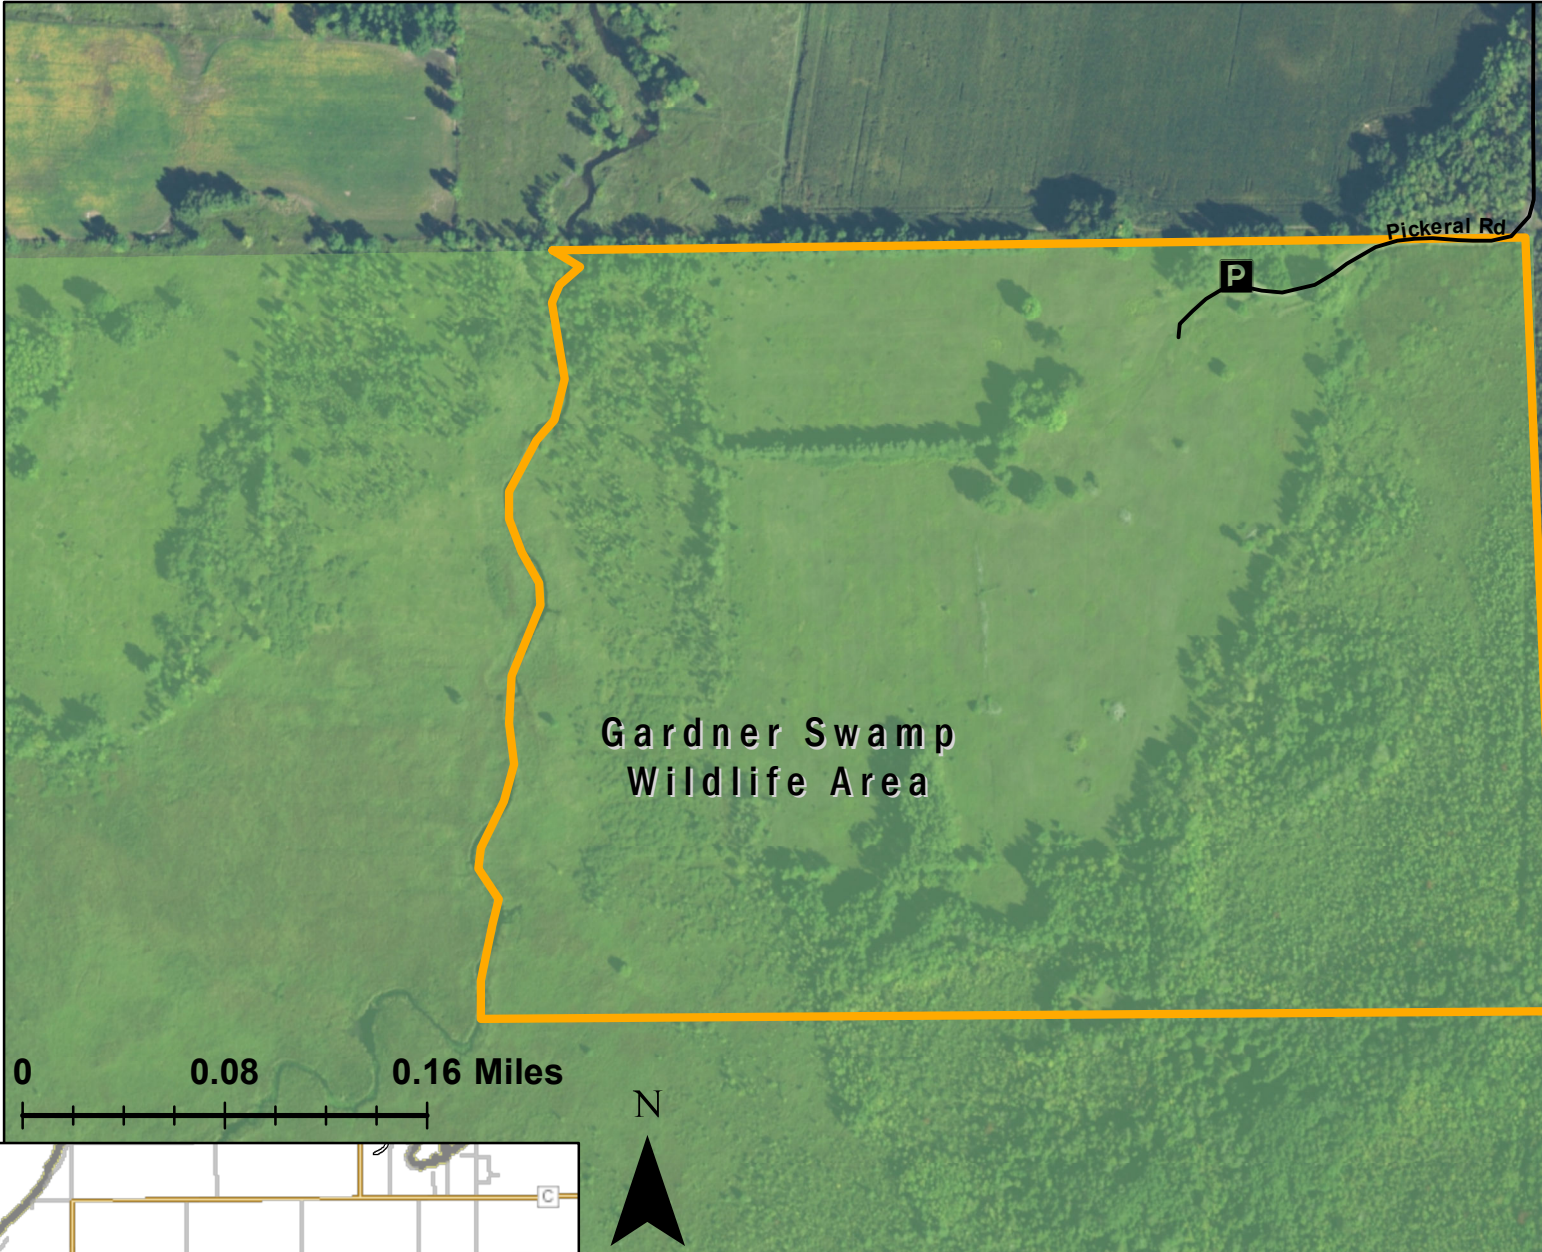

Gardner Swamp Wildlife Area

US Department of Agriculture, Wisconsin DNR

Date: 8/10/2020, Author: BAH

Closed for training from April 15-July 31
Class: II
Acres: 80
Nearest Parking: End of Pickeral Rd, Brussels, WI 54204
Parking Waypoint: 44.8056, -87.5821
For more information: Call the DNR Customer Service Desk at 1-888-936-7463 or email DNRWildlifeWebmail@Wisconsin.gov.

The information shown on these maps has been obtained from various sources, and is of varying age, reliability and resolution. These maps are not intended to be used for navigation, nor are these maps an authoritative source of information about legal land ownership or public access. Users of these maps should confirm the ownership of land through other means in order to avoid trespassing. No warranty, expressed or implied, is made regarding accuracy, applicability for a particular use, completeness, or legality of the information depicted on this map.