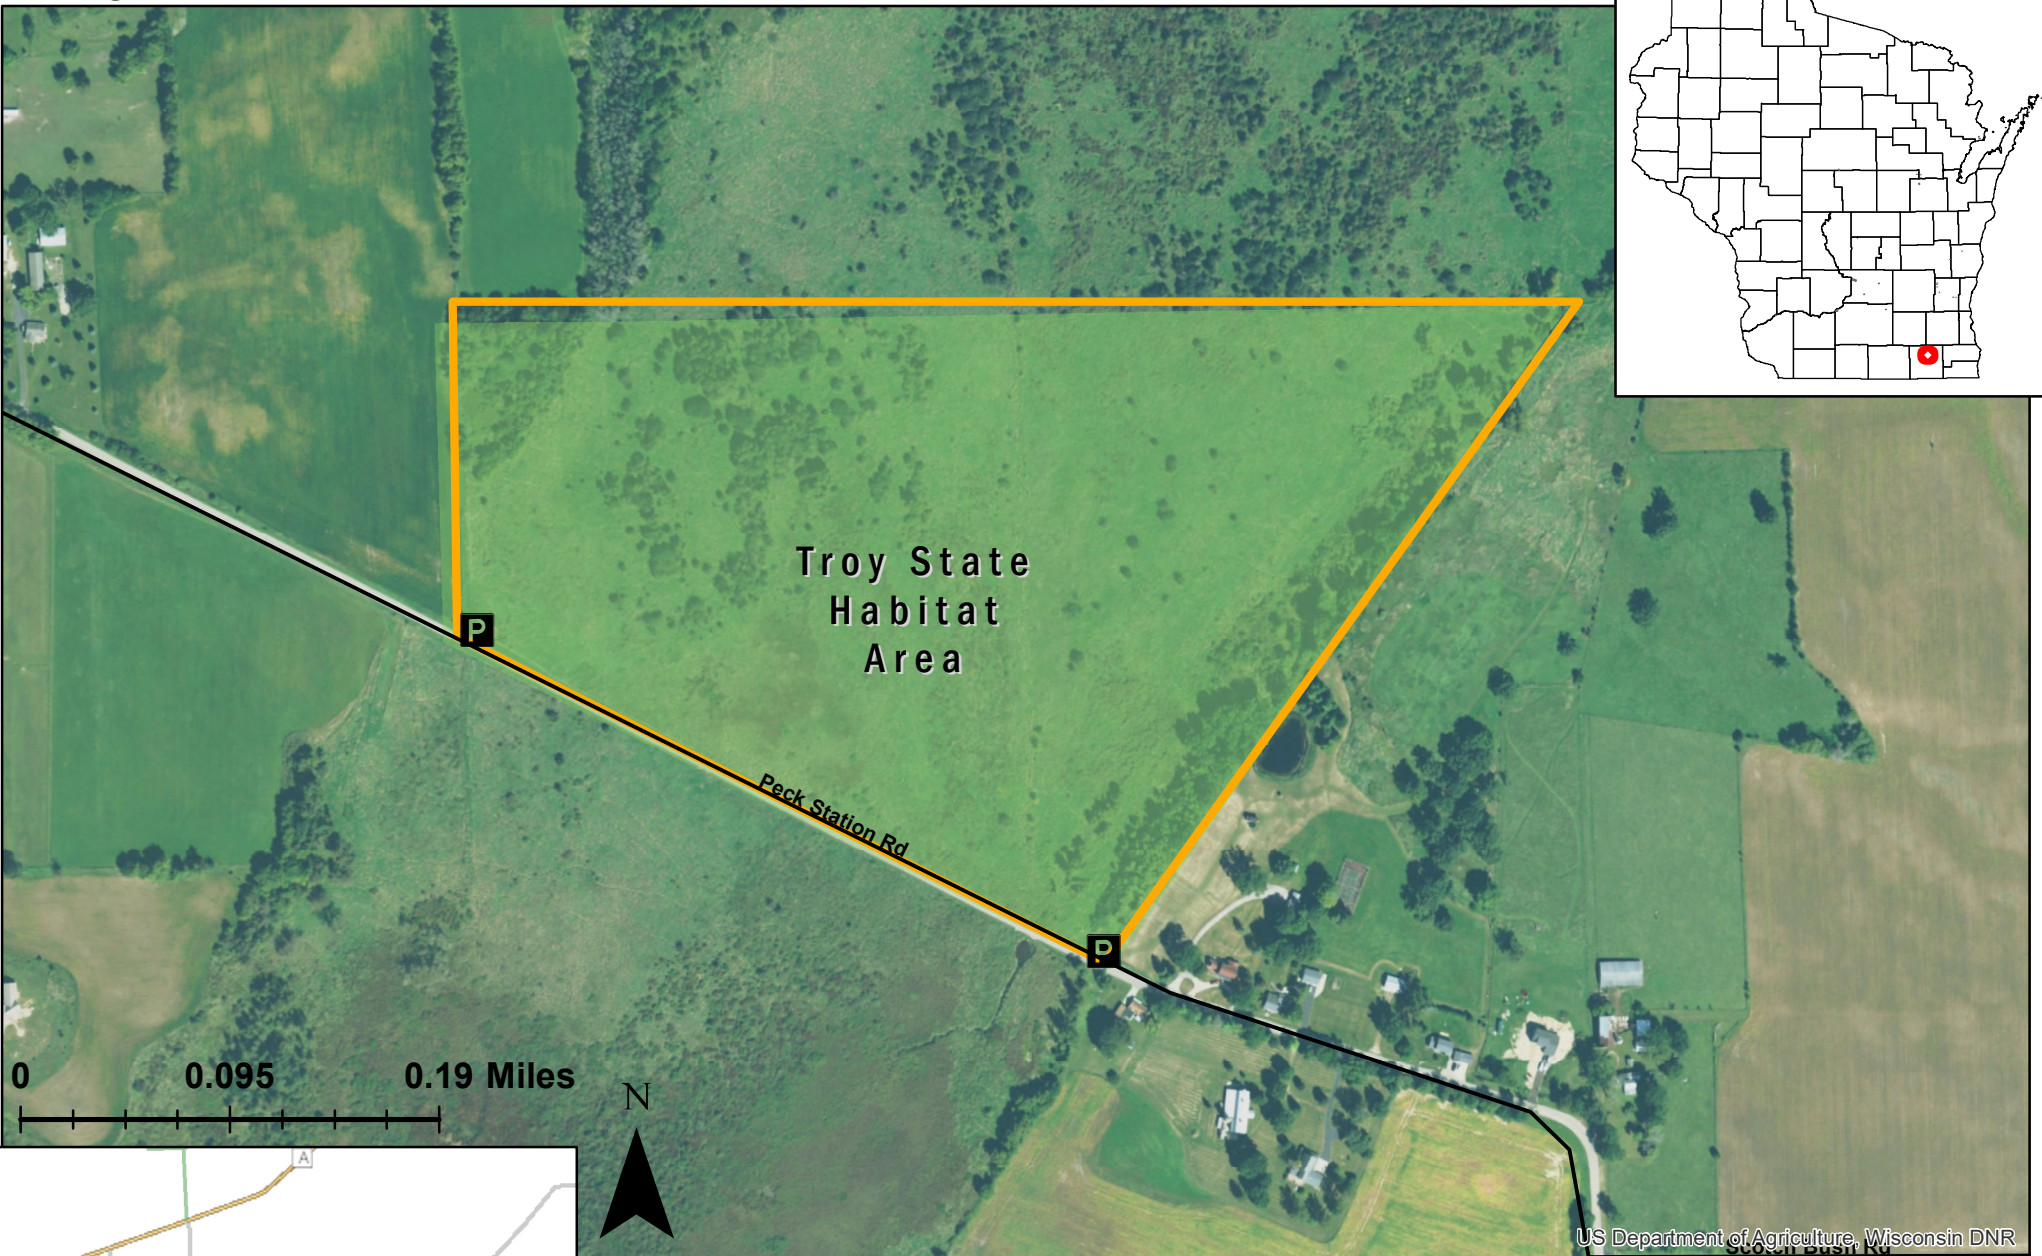

Troy Habitat Area- Peck Station

Closed for training from April 15-July 31
Class: II
Acres: 63
Peck Station Rd, Elkhorn, WI 53121
Parking Waypoint: 42.7384, -88.5134
For more information: Call the DNR Customer Service Desk
at 1-888-936-7463 or email
DNRWildlifeWebmail@Wisconsin.gov.

Date: 9/8/2020, Author: BAH

The information shown on these maps has been obtained from various sources, and is of varying age, reliability and resolution. These maps are not intended to be used for navigation, nor are these maps an authoritative source of information about legal land ownership or public access. Users of these maps should confirm the ownership of land through other means in order to avoid trespassing. No warranty, expressed or implied, is made regarding accuracy, applicability for a particular use, completeness, or legality of the information depicted on this map.