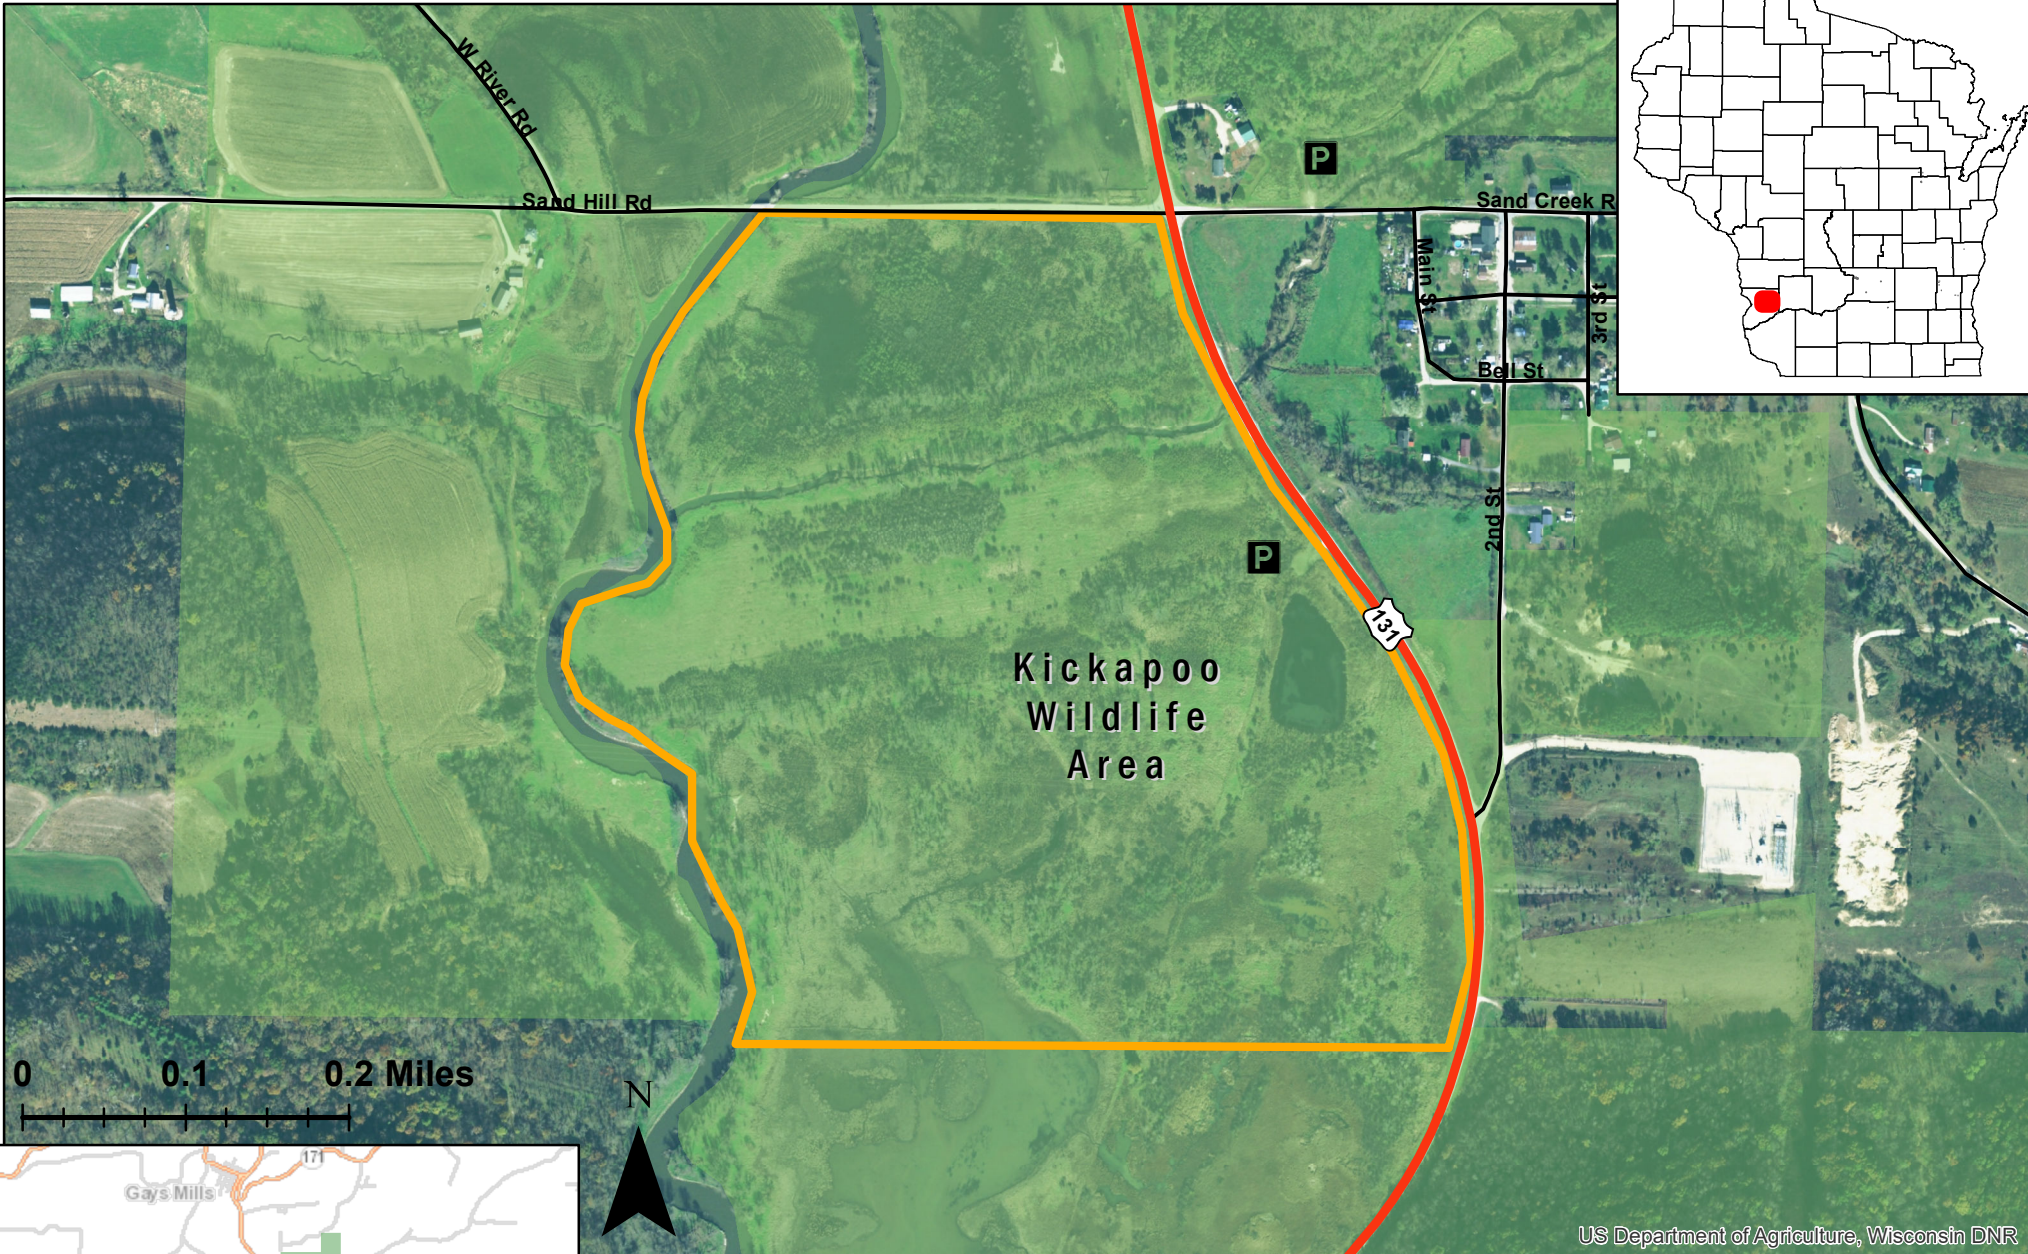

Kickapoo Wildlife Area - Bell Center

US Department of Agriculture, Wisconsin DNR

Date: 9/4/2020, Author: BAH

Closed for training from April 15-July 31
Class: II
Acres: 142
WI 131, Gays Mills, WI 54631
Parking Waypoint: 43.2891, -90.8298
For more information: Call the DNR Customer Service Desk
at 1-888-936-7463 or email
DNRWildlifeWebmail@Wisconsin.gov.

The information shown on these maps has been obtained from various sources, and is of varying age, reliability and resolution. These maps are not intended to be used for navigation, nor are these maps an authoritative source of information about legal land ownership or public access. Users of these maps should confirm the ownership of land through other means in order to avoid trespassing. No warranty, expressed or implied, is made regarding accuracy, applicability for a particular use, completeness, or legality of the information depicted on this map.