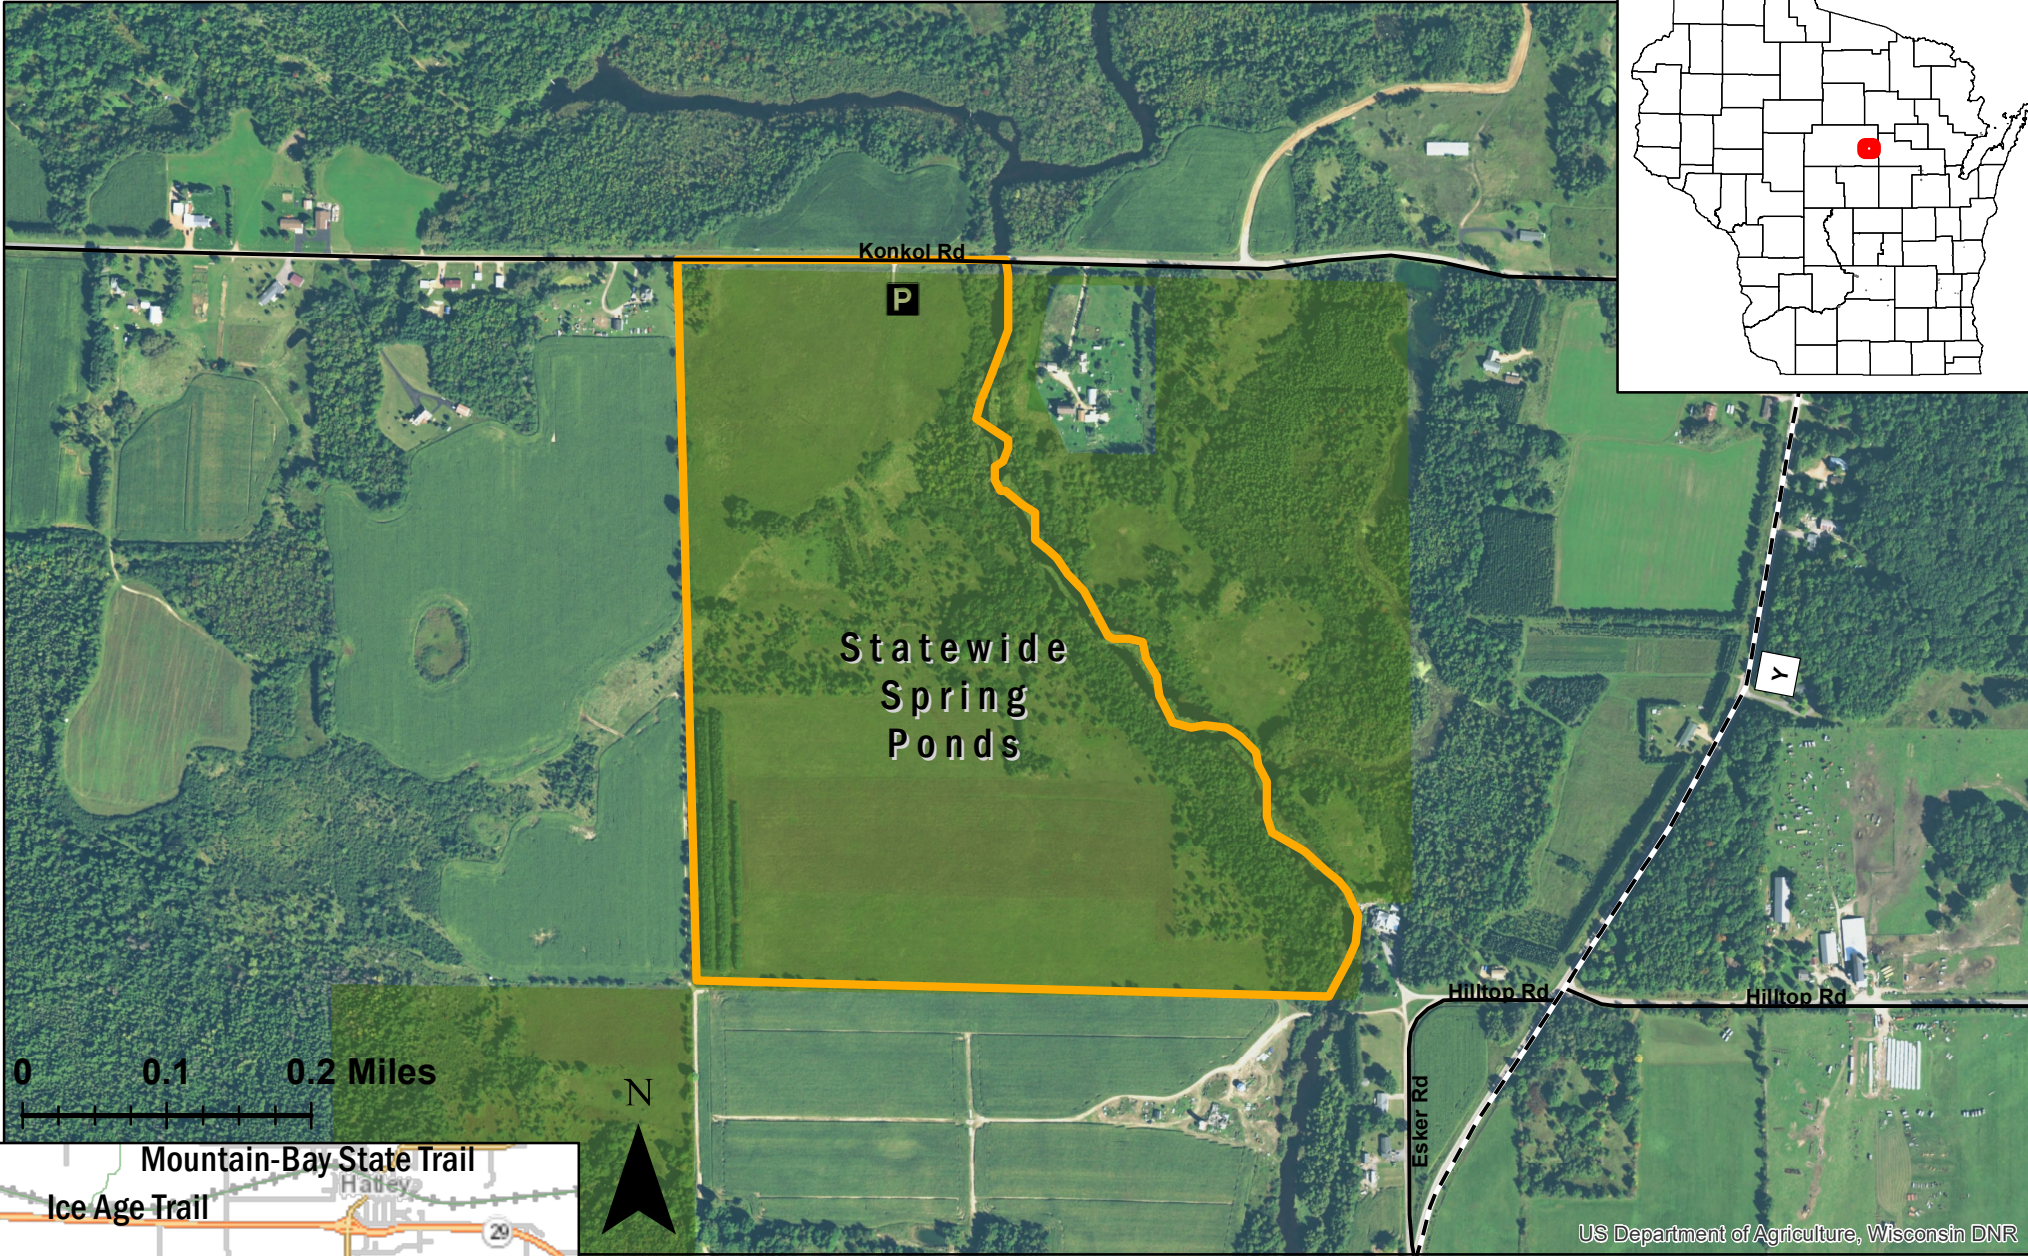

Statewide Spring Ponds- Konkol Property

Class: II
Acres: 102
Konkol Rd, Hatley, WI 54440
Parking Waypoint: 44.8710, -89.3590
For more information: Call the DNR Customer Service Desk
at 1-888-936-7463 or email
DNRWildlifeWebmail@Wisconsin.gov.

Date: 9/11/2020, Author: BAH

The information shown on these maps has been obtained from various sources, and is of varying age, reliability and resolution. These maps are not intended to be used for navigation, nor are these maps an authoritative source of information about legal land ownership or public access. Users of these maps should confirm the ownership of land through other means in order to avoid trespassing. No warranty, expressed or implied, is made regarding accuracy, applicability for a particular use, completeness, or legality of the information depicted on this map.