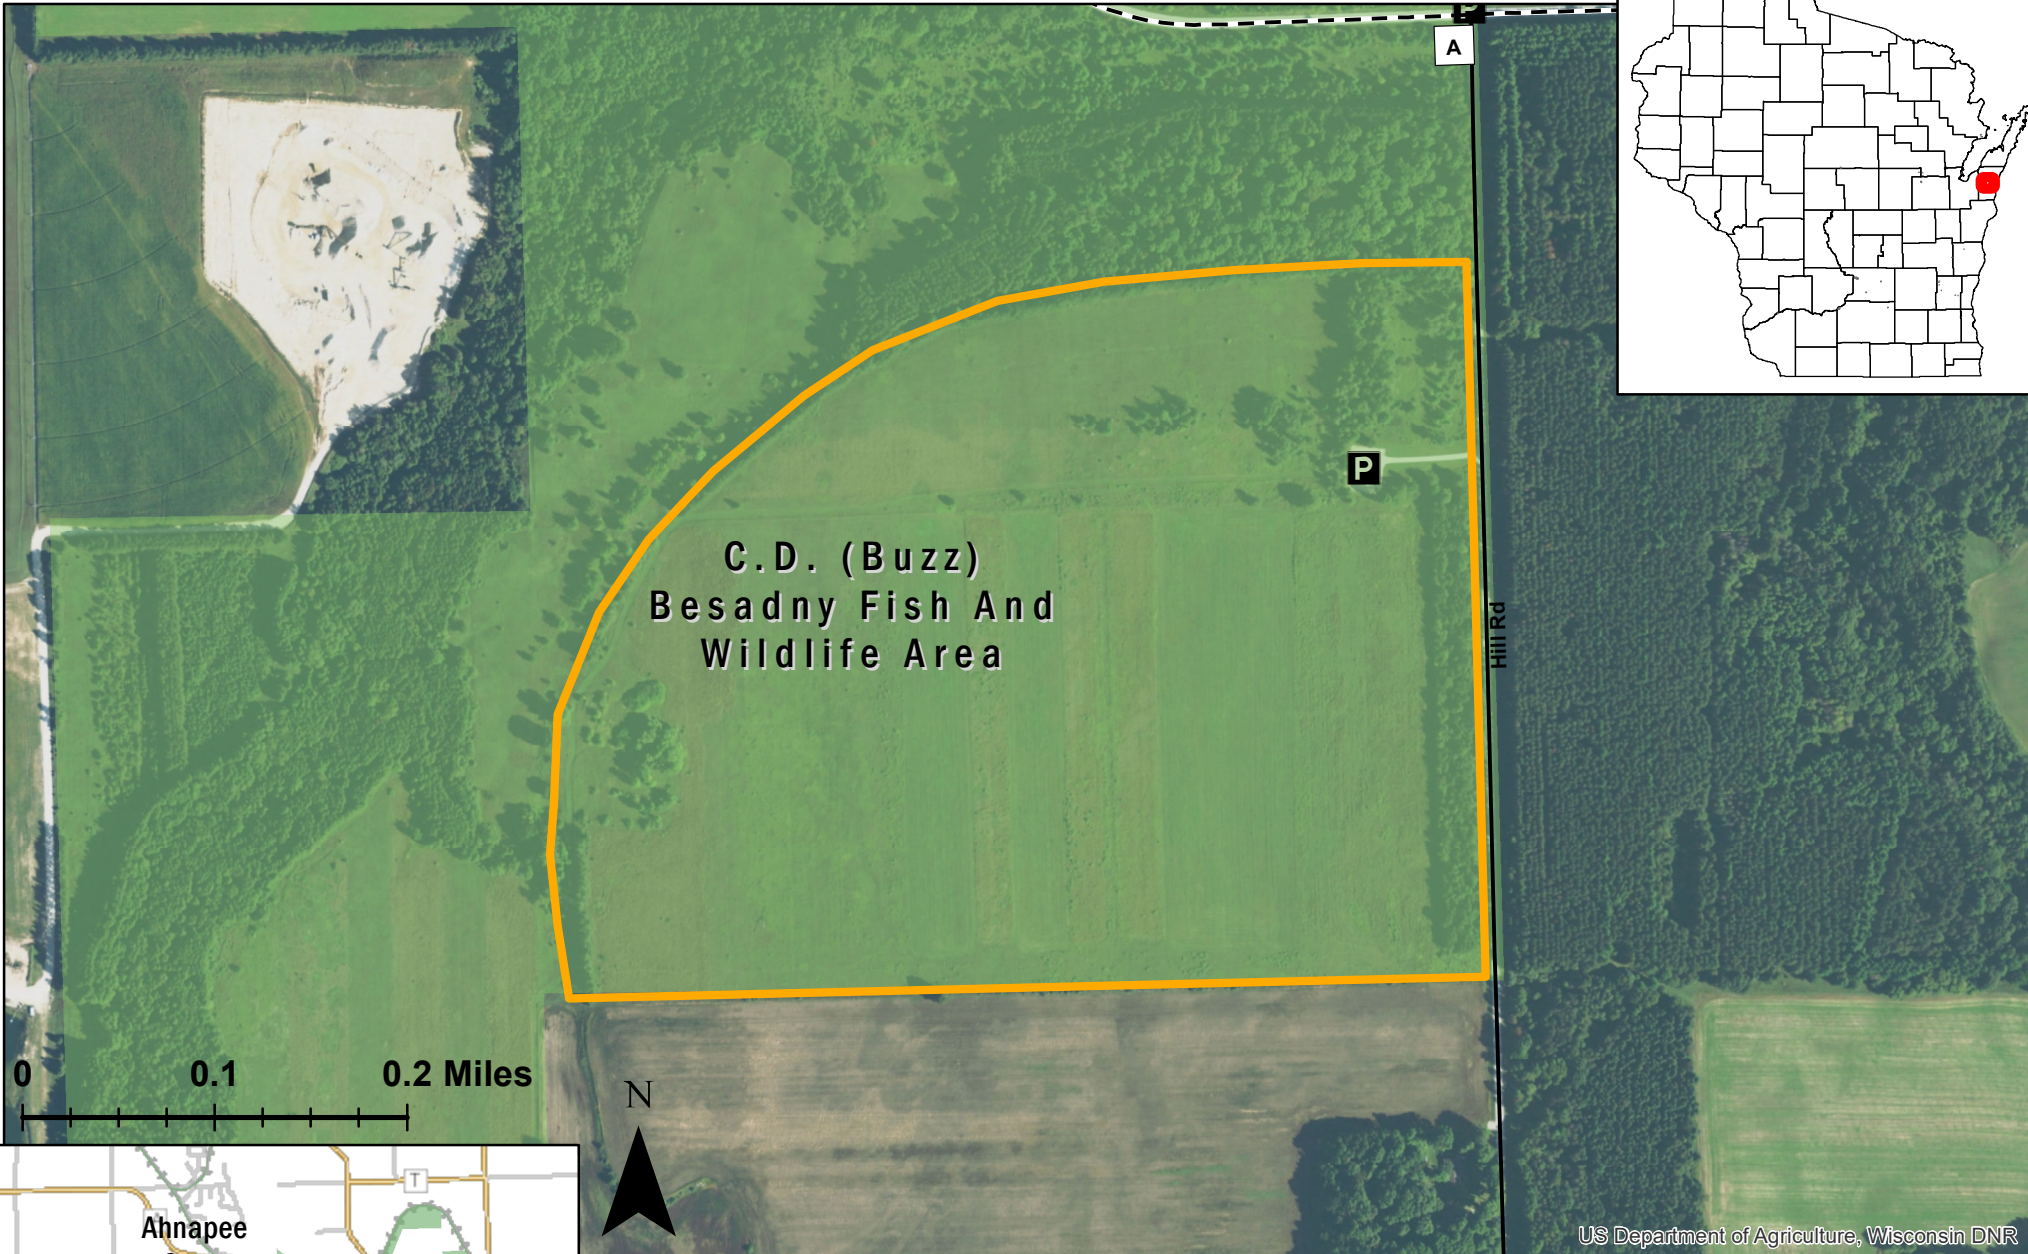

Besadny Wildlife Area

US Department of Agriculture, Wisconsin DNR

Date: 9/18/2020, Author: BAH

Class: II
Acres: 103
Hill Rd, Kewaunee, WI 54216
Parking Waypoint: 44.5090, -87.6231
For more information: Call the DNR Customer Service Desk
at 1-888-936-7463 or email
DNRWildlifeWebmail@Wisconsin.gov.

The information shown on these maps has been obtained from various sources, and is of varying age, reliability and resolution. These maps are not intended to be used for navigation, nor are these maps an authoritative source of information about legal land ownership or public access. Users of these maps should confirm the ownership of land through other means in order to avoid trespassing. No warranty, expressed or implied, is made regarding accuracy, applicability for a particular use, completeness, or legality of the information depicted on this map.