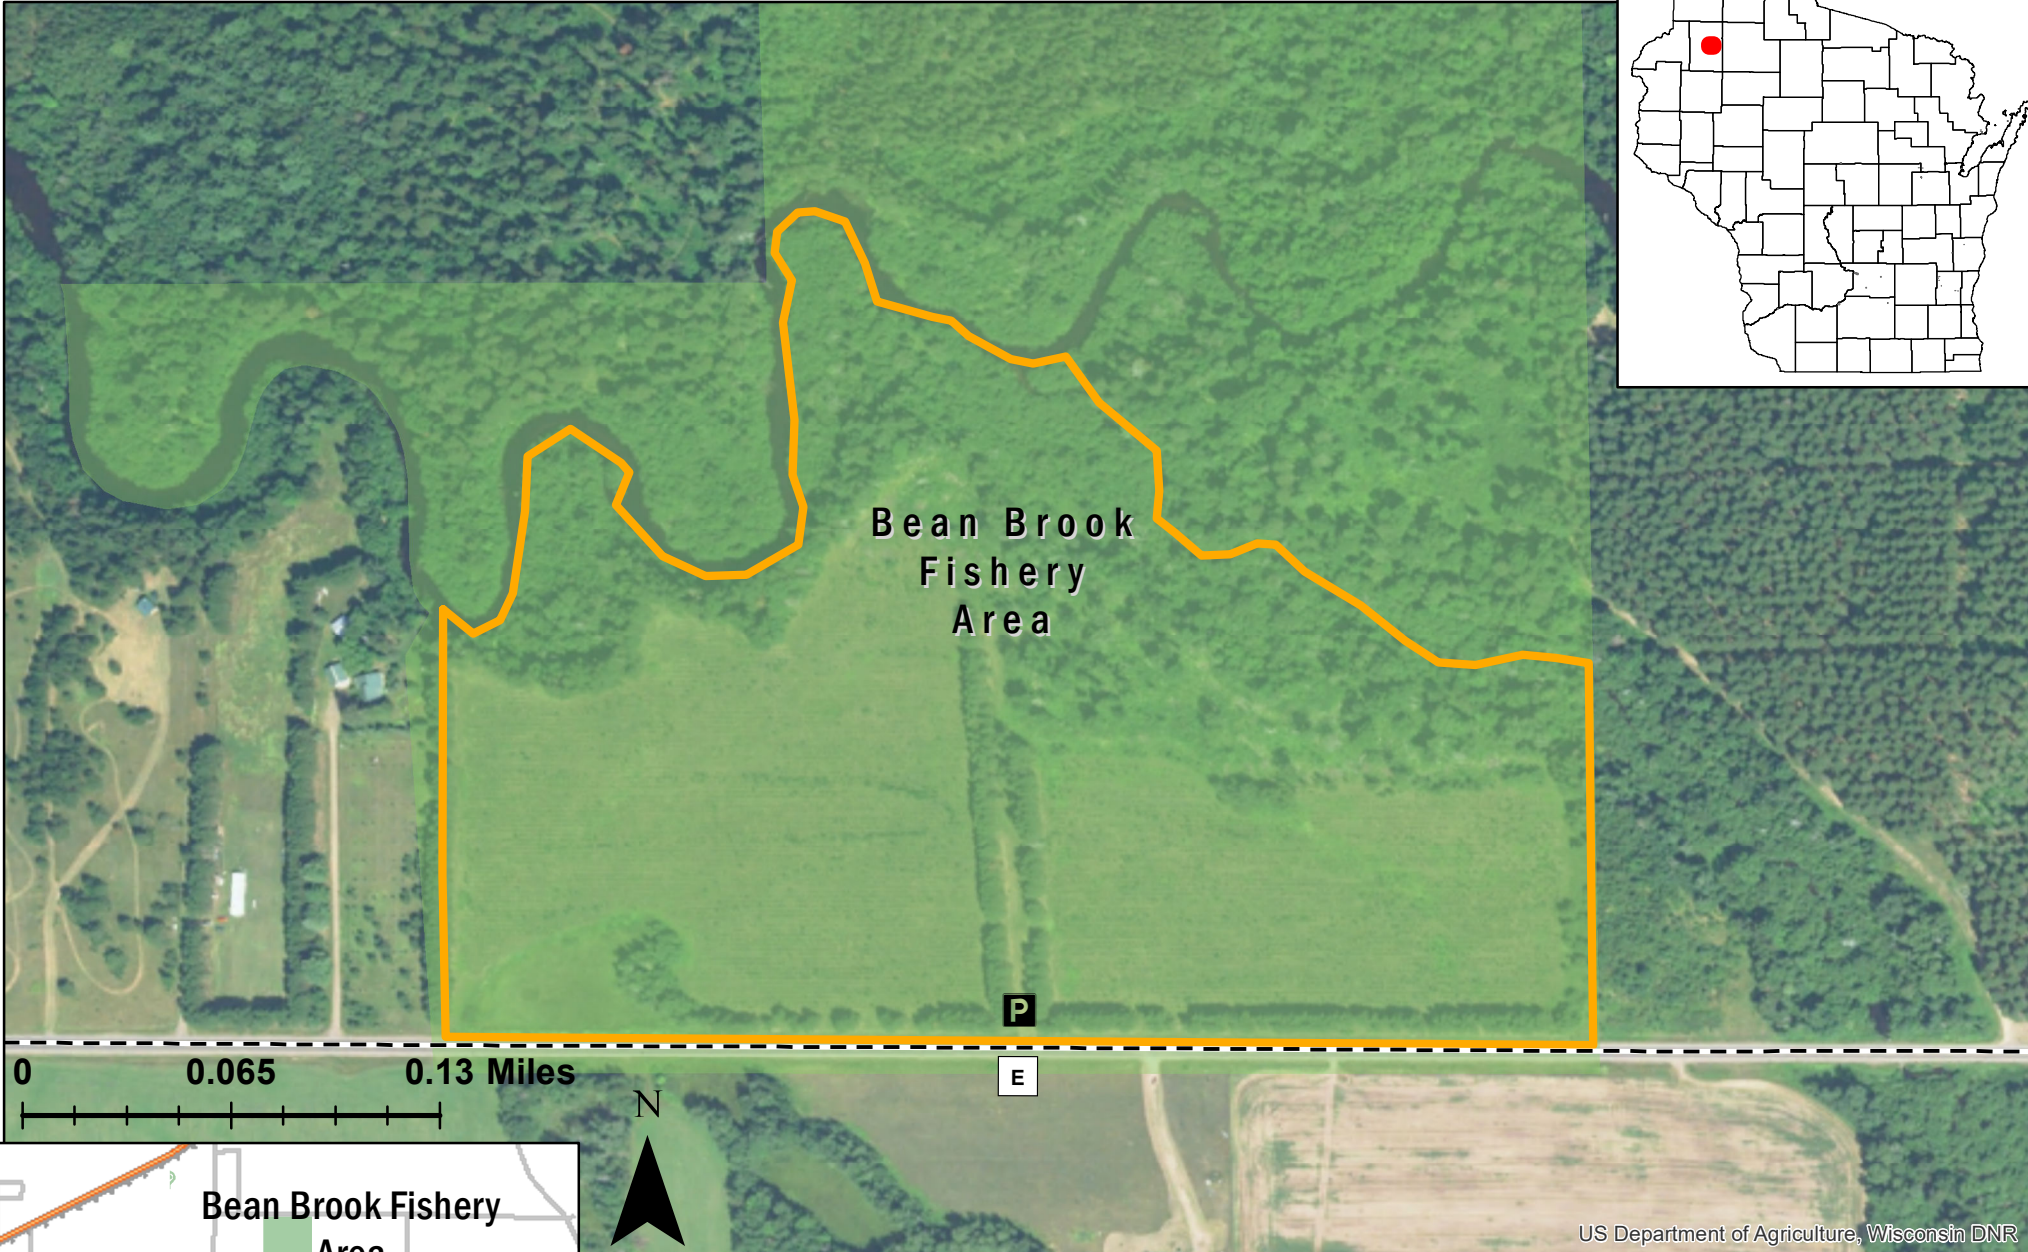

Bean Brook Fishery Area

US Department of Agriculture, Wisconsin DNR

Closed for training from April 15-July 31
Class: II
Acres: 38
Nearest Parking: Co Hwy E, Springbrook, WI 54875
Parking Waypoint: 45.9071, -91.7161
For more information: Call the DNR Customer Service Desk at 1-888-936-7463 or email DNRWildlifeWebmail@Wisconsin.gov.

Date: 8/10/2020, Author: BAH

The information shown on these maps has been obtained from various sources, and is of varying age, reliability and resolution. These maps are not intended to be used for navigation, nor are these maps an authoritative source of information about legal land ownership or public access. Users of these maps should confirm the ownership of land through other means in order to avoid trespassing. No warranty, expressed or implied, is made regarding accuracy, applicability for a particular use, completeness, or legality of the information depicted on this map.