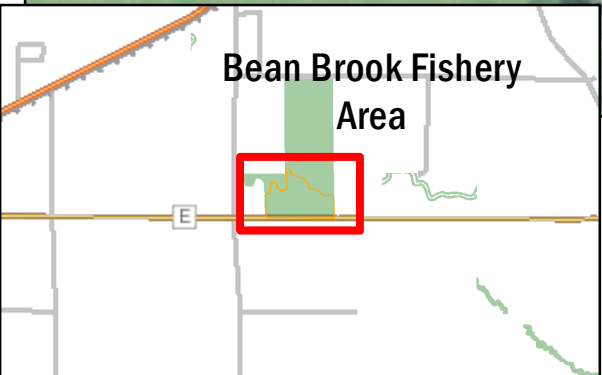

Bean Brook Fishery Area

US Department of Agriculture, Wisconsin DNR

Closed for training from April 15-July 31
Class: II
Acres: 38
Nearest Parking: Co Hwy E, Springbrook, WI 54875
Parking Waypoint: 45.9071, -91.7161
For more information: Call the DNR Customer Service Desk at 1-888-936-7463 or email DNRWildlifeWebmail@Wisconsin.gov.