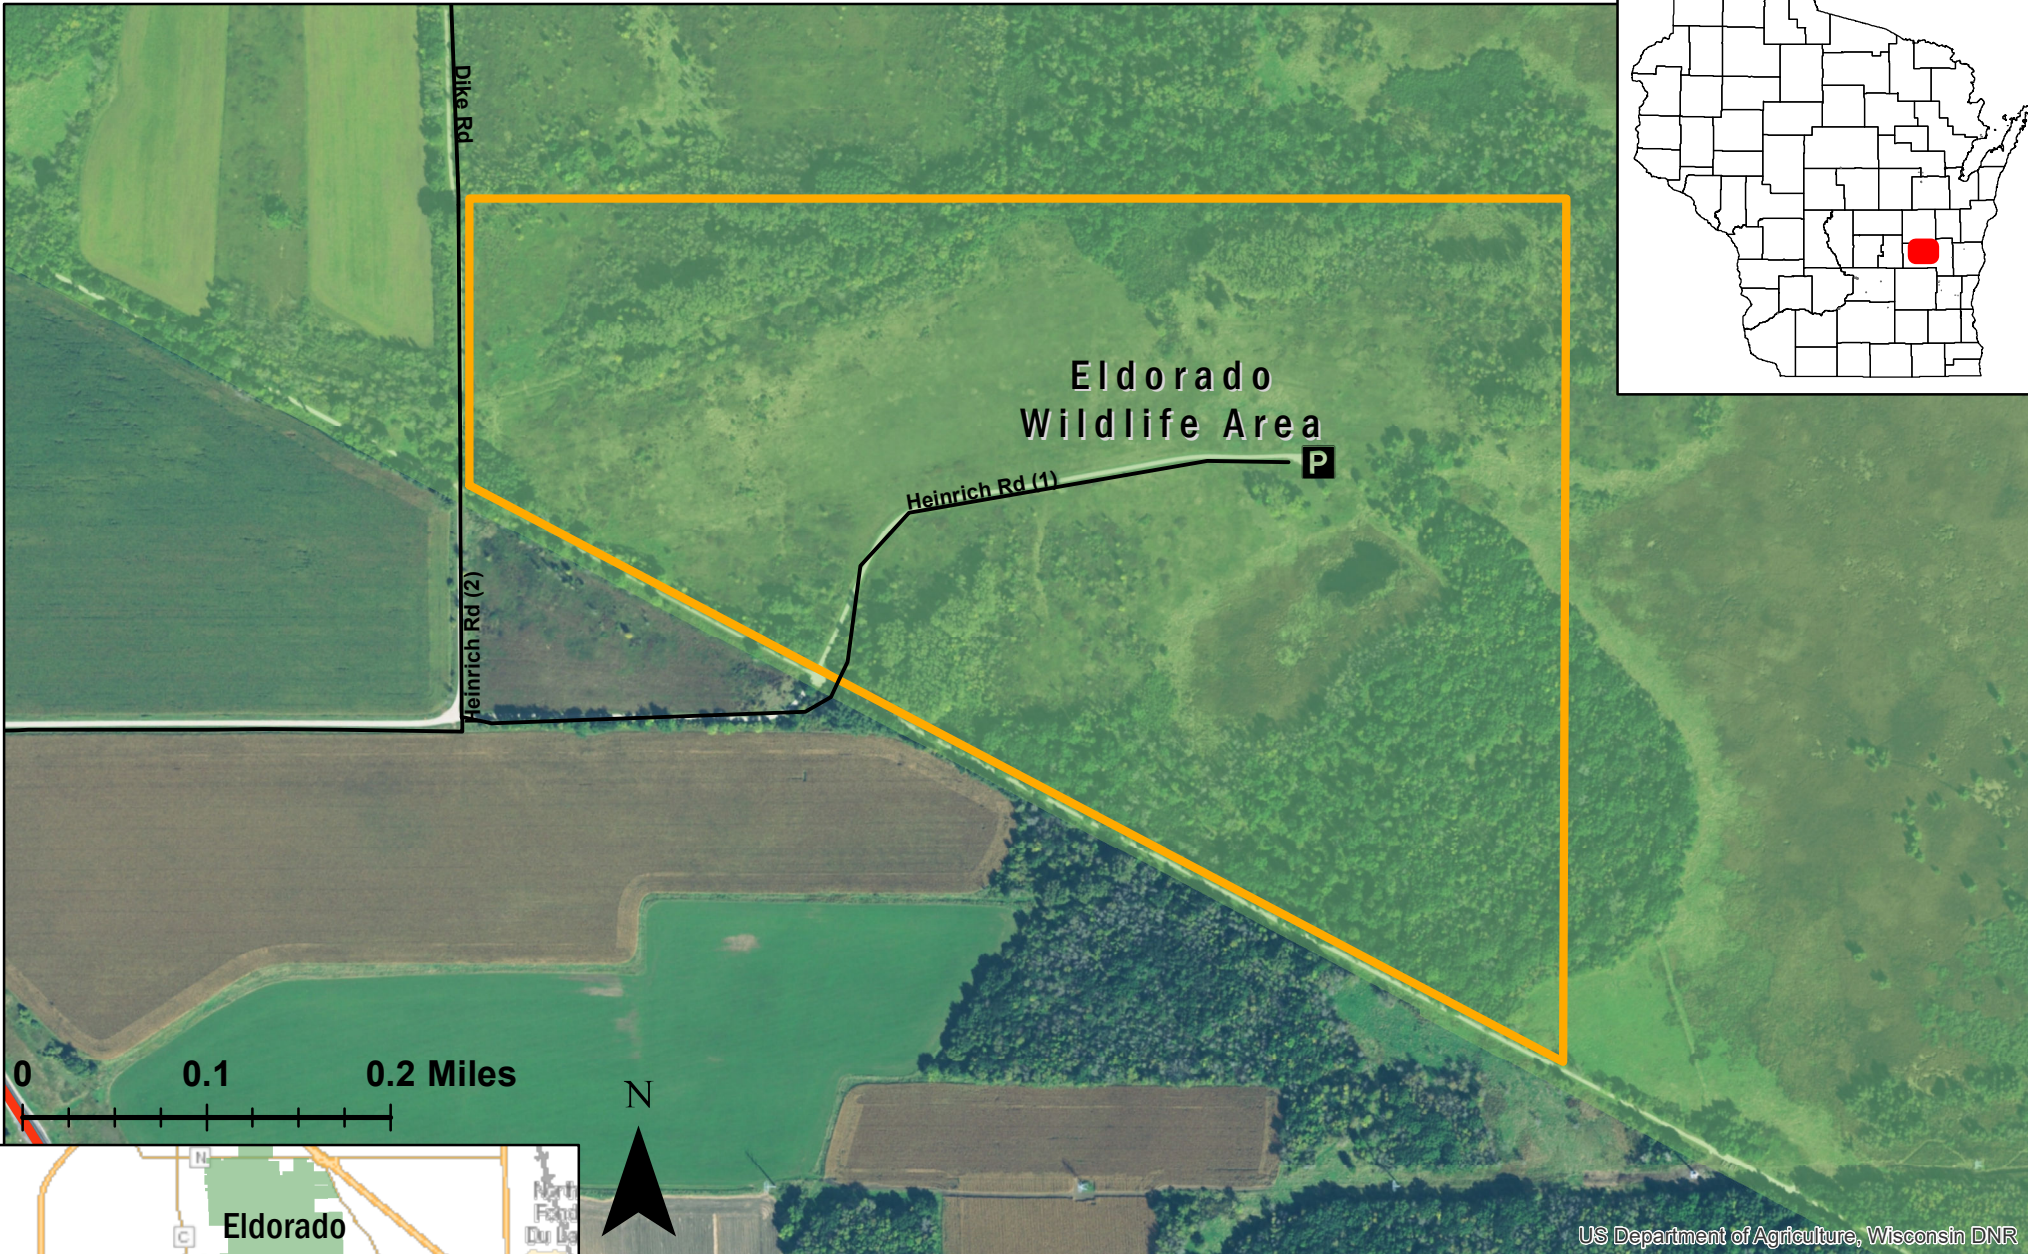

Eldorado Wildlife Area

US Department of Agriculture, Wisconsin DNR

Date: 9/9/2020, Author: BAH

Closed for training from April 15-July 31
Class: II
Acres: 124
End of Henrich Rd, Eldorado, WI 54932
Parking Waypoint: 43.8051,-88.5847
For more information: Call the DNR Customer Service Desk
at 1-888-936-7463 or email
DNRWildlifeWebmail@Wisconsin.gov.

The information shown on these maps has been obtained from various sources, and is of varying age, reliability and resolution. These maps are not intended to be used for navigation, nor are these maps an authoritative source of information about legal land ownership or public access. Users of these maps should confirm the ownership of land through other means in order to avoid trespassing. No warranty, expressed or implied, is made regarding accuracy, applicability for a particular use, completeness, or legality of the information depicted on this map.