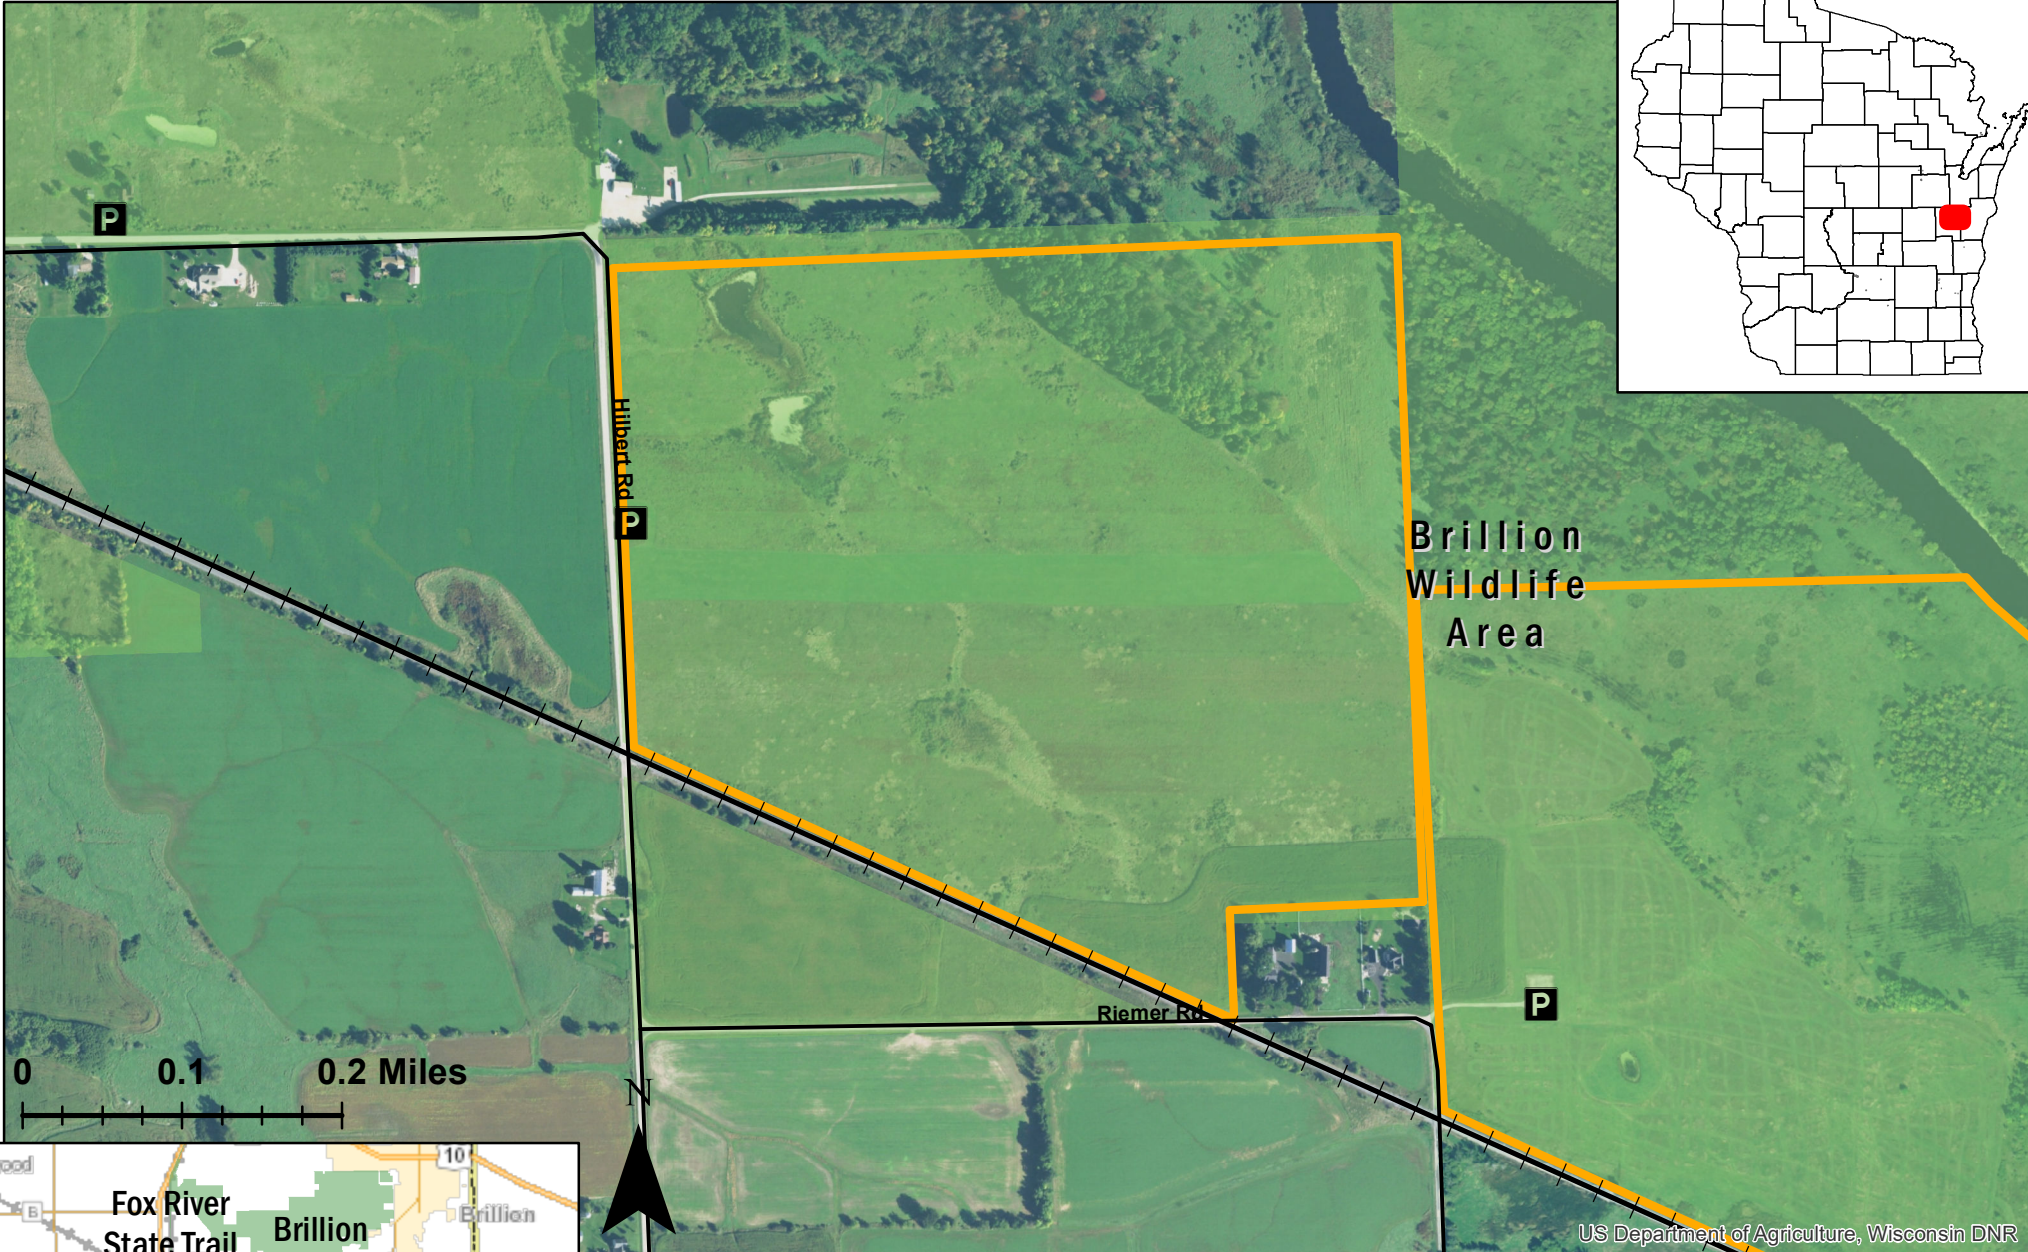

Brillion Wildlife Area - West

US Department of Agriculture, Wisconsin DNR

Closed for training from April 15-July 31
Class: II
Acres: 135
Hilbert Rd, Hilbert, WI 54129
Parking Waypoint: 44.1361, -88.1239
For more information: Call the DNR Customer Service Desk at 1-888-936-7463 or email DNRWildlifeWebmail@Wisconsin.gov.

Date: 9/9/2020, Author: BAH

The information shown on these maps has been obtained from various sources, and is of varying age, reliability and resolution. These maps are not intended to be used for navigation, nor are these maps an authoritative source of information about legal land ownership or public access. Users of these maps should confirm the ownership of land through other means in order to avoid trespassing. No warranty, expressed or implied, is made regarding accuracy, applicability for a particular use, completeness, or legality of the information depicted on this map.