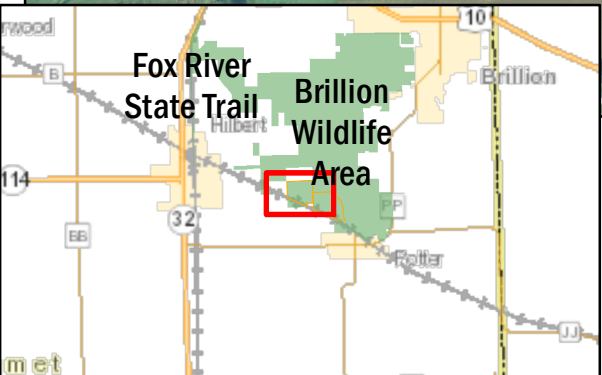

Brillion Wildlife Area - West

US Department of Agriculture, Wisconsin DNR

Closed for training from April 15-July 31
Class: II
Acres: 135
Hilbert Rd, Hilbert, WI 54129
Parking Waypoint: 44.1361, -88.1239
For more information: Call the DNR Customer Service Desk at 1-888-936-7463 or email DNRWildlifeWebmail@Wisconsin.gov.

Date: 9/9/2020, Author: BAH

The information shown on these maps has been obtained from various sources, and is of varying age, reliability and resolution. These maps are not intended to be used for navigation, nor are these maps an authoritative source of information about legal land ownership or public access. Users of these maps should confirm the ownership of land through other means in order to avoid trespassing. No warranty, expressed or implied, is made regarding accuracy, applicability for a particular use, completeness, or legality of the information depicted on this map.