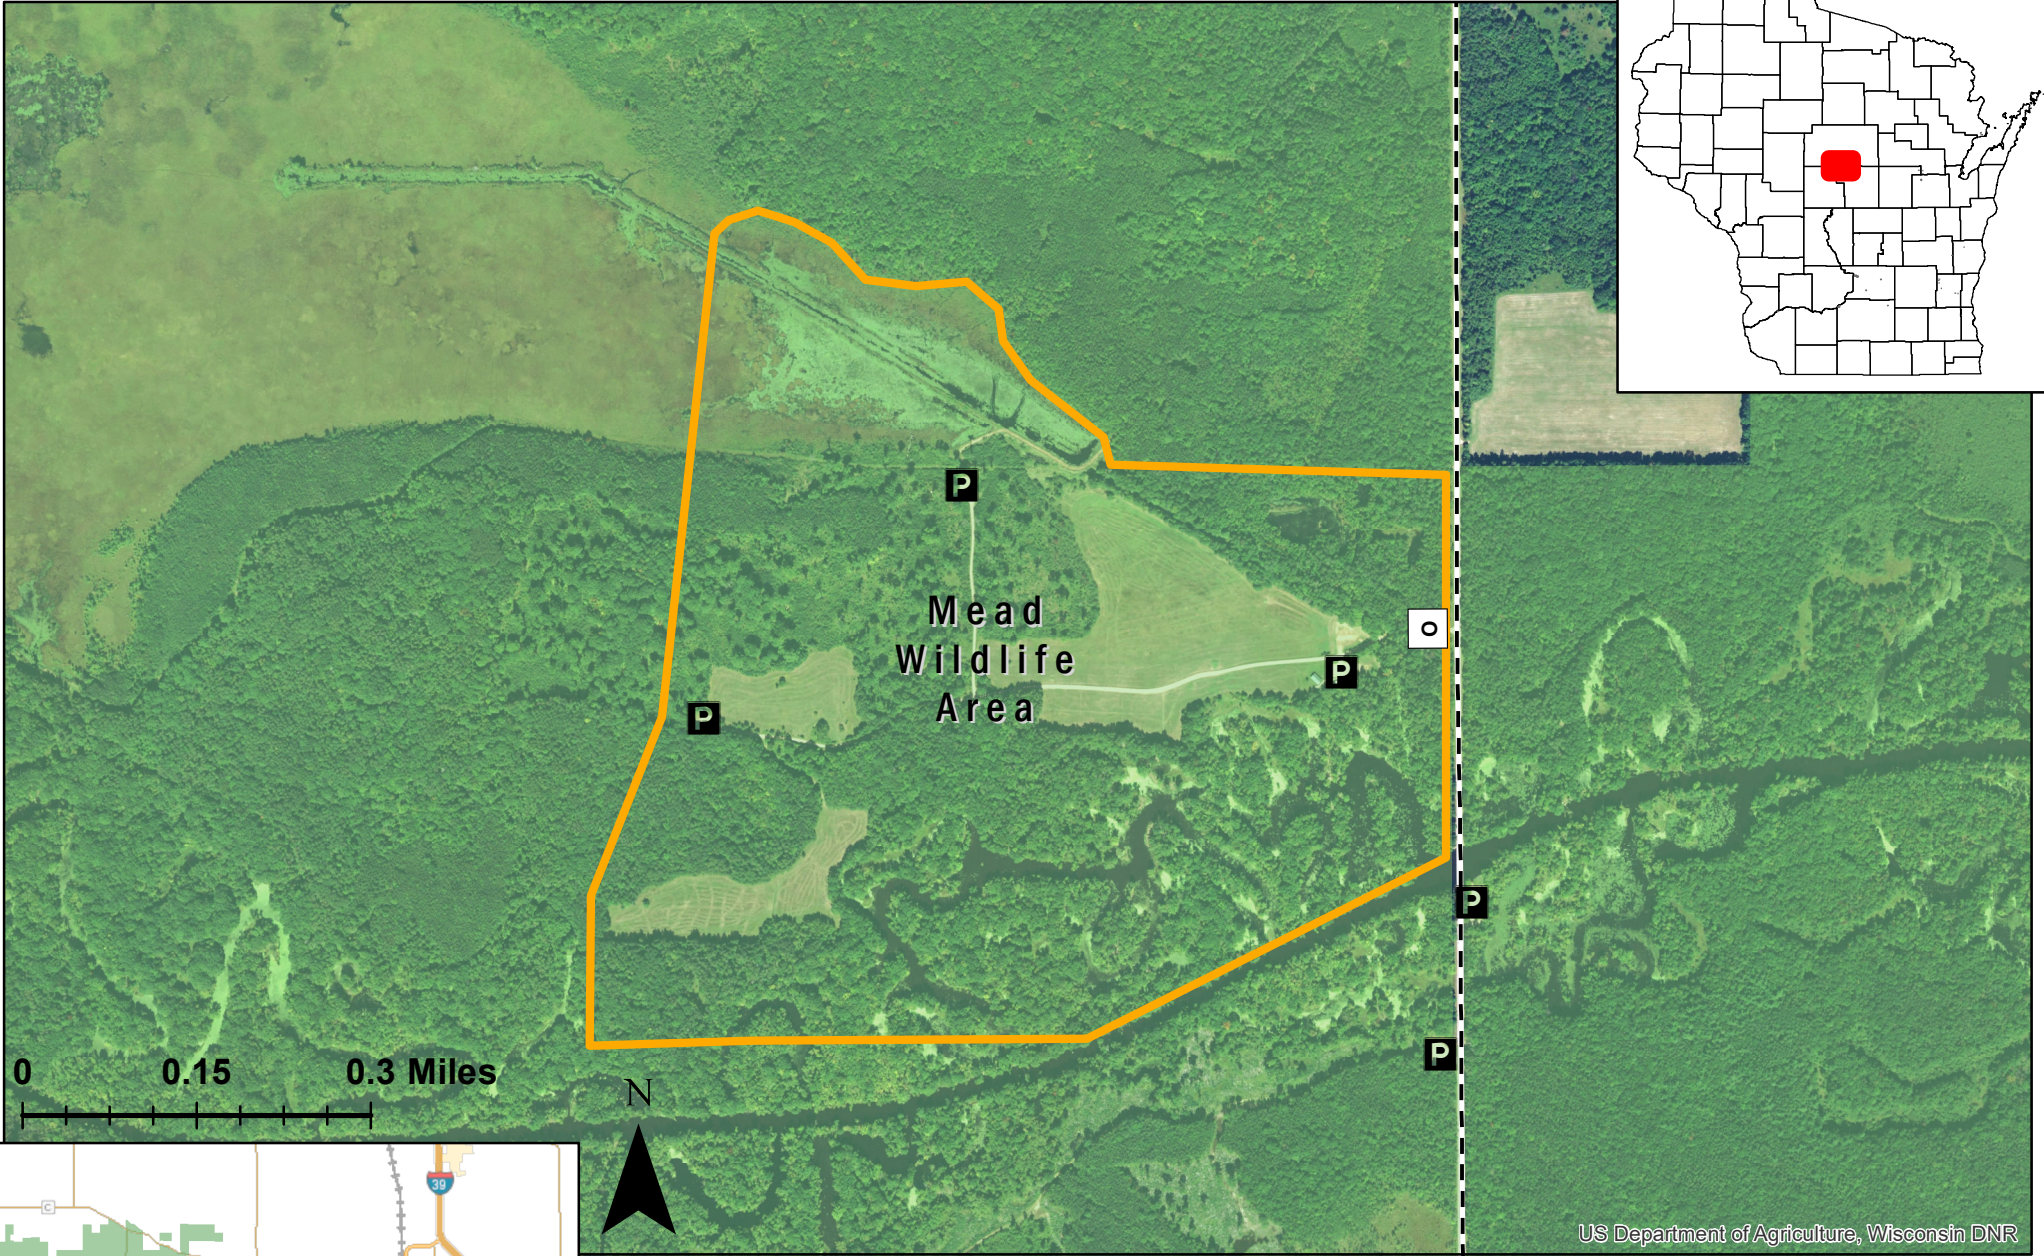

# George Mead Wildlife Area

Marathon

US Department of Agriculture, Wisconsin DNR

Date: 9/9/2020, Author: BAH

Class: I  
Acres: 237  
County Hwy O, Mosinee, WI 54455  
Parking Waypoint: 44.6897, -89.7691  
For more information: Call the DNR Customer Service Desk  
at 1-888-936-7463 or email  
DNRWildlifeWebmail@Wisconsin.gov.

The information shown on these maps has been obtained from various sources, and is of varying age, reliability and resolution. These maps are not intended to be used for navigation, nor are these maps an authoritative source of information about legal land ownership or public access. Users of these maps should confirm the ownership of land through other means in order to avoid trespassing. No warranty, expressed or implied, is made regarding accuracy, applicability for a particular use, completeness, or legality of the information depicted on this map.