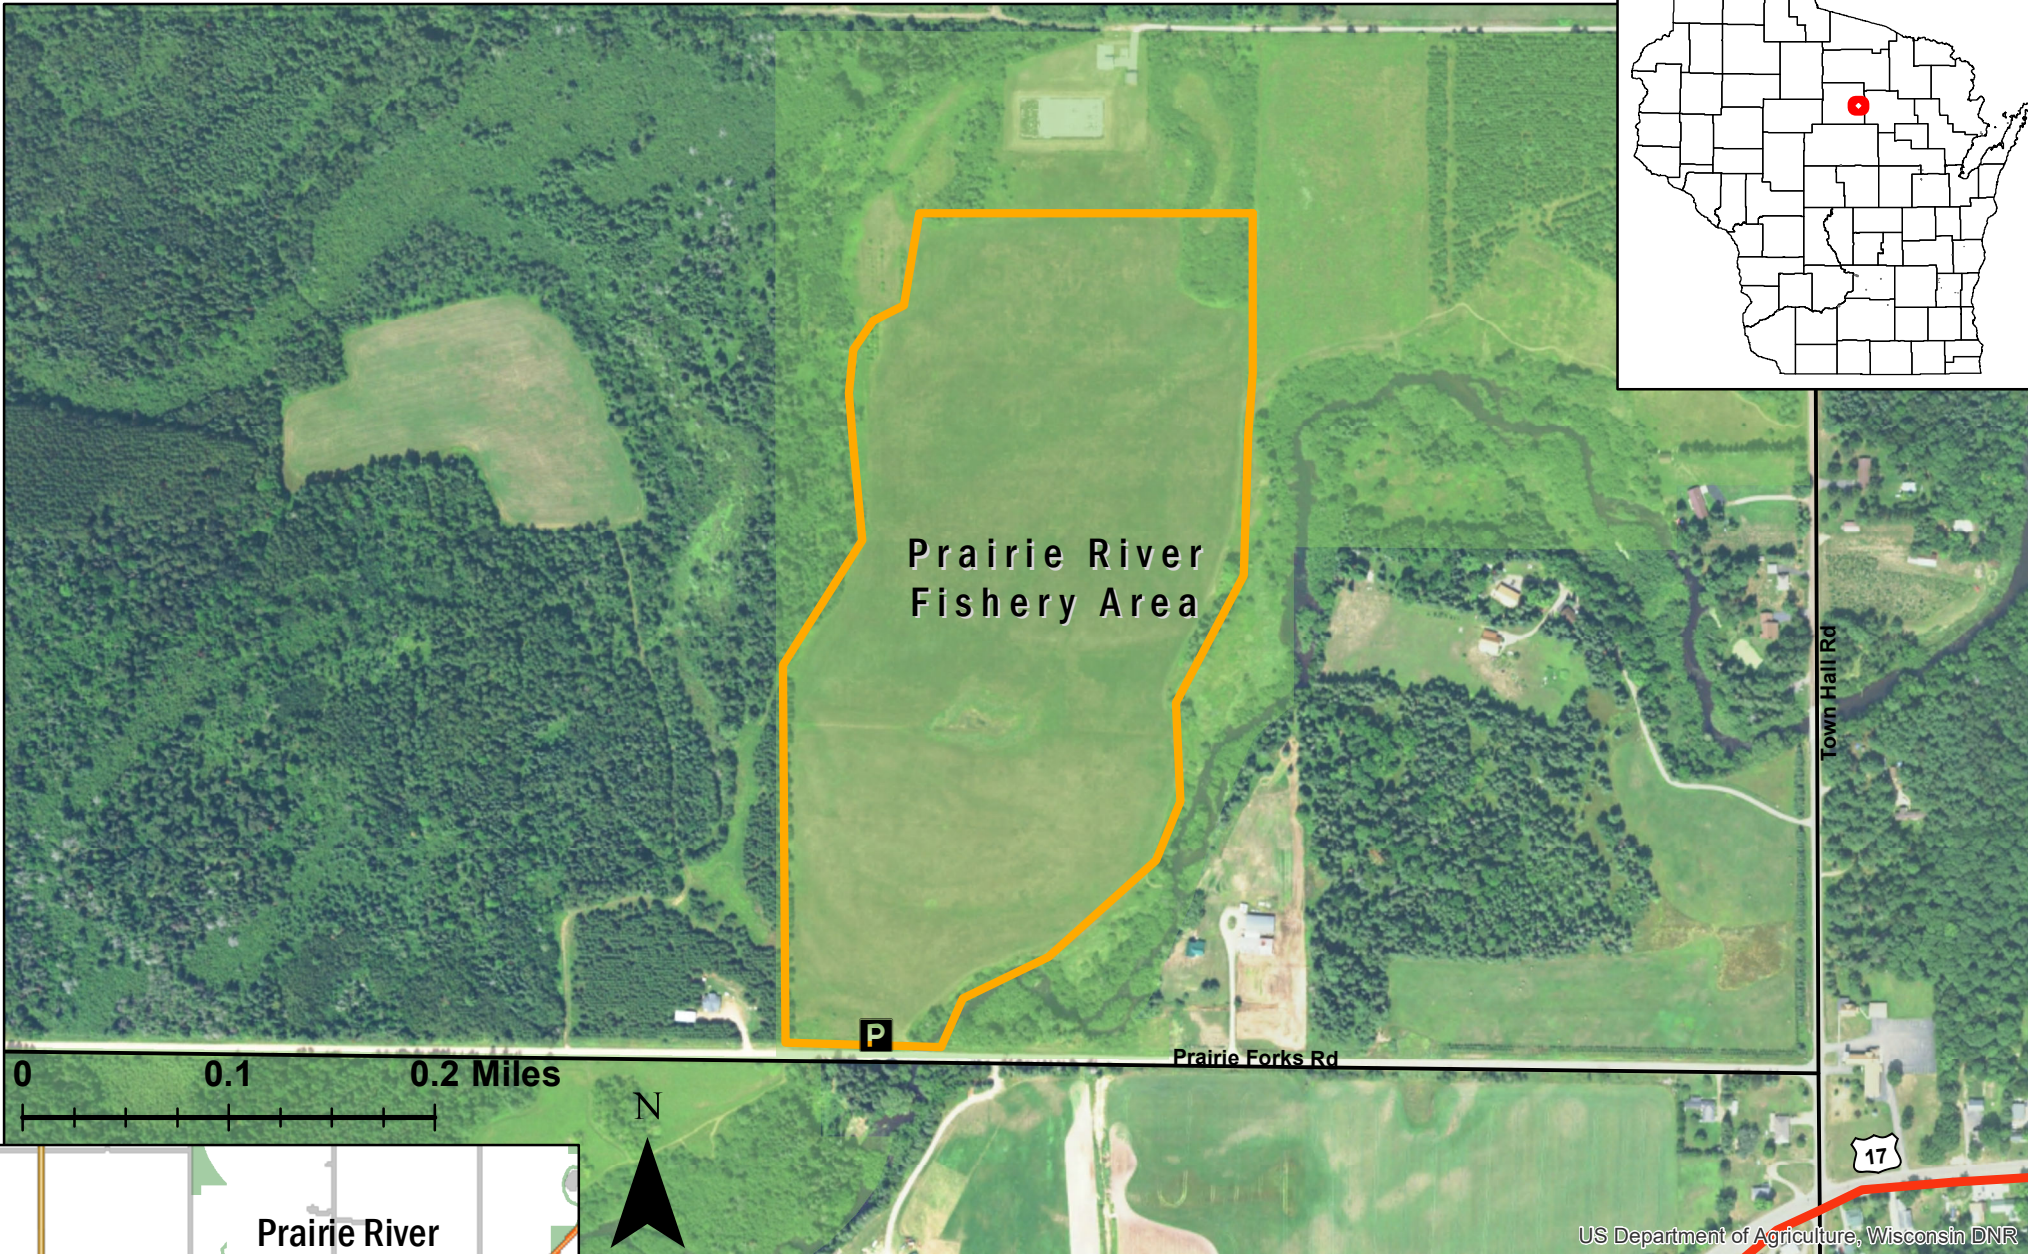

# Prairie River Fishery Area

US Department of Agriculture, Wisconsin DNR

Closed for training from April 15-July 31  
Class: II  
Acres: 45  
Nearest Parking: Prairie Forks Rd, Gleason, WI 54435  
Parking Waypoint: 45.3085, -89.5163  
For more information: Call the DNR Customer Service Desk at 1-888-936-7463 or email DNRWildlifeWebmail@Wisconsin.gov.

Date: 8/10/2020, Author: BAH

The information shown on these maps has been obtained from various sources, and is of varying age, reliability and resolution. These maps are not intended to be used for navigation, nor are these maps an authoritative source of information about legal land ownership or public access. Users of these maps should confirm the ownership of land through other means in order to avoid trespassing. No warranty, expressed or implied, is made regarding accuracy, applicability for a particular use, completeness, or legality of the information depicted on this map.