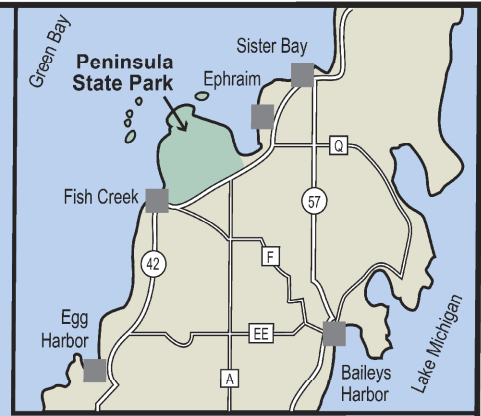

Summer Map Peninsula State Park

Legend	
	Park Boundary
	Paved Road
	Bike Route on Roads
	Bike Trail (graveled)
	Mountain Bike Trail with mileage
	Hiking Trail
	Picnic Area
	Concessions/Rentals
	Campground
	Group Campground
	State Natural Area
	Parking
	Playground
	Drinking Water
	Flush Toilet
	Vault Toilet
	Dump Station