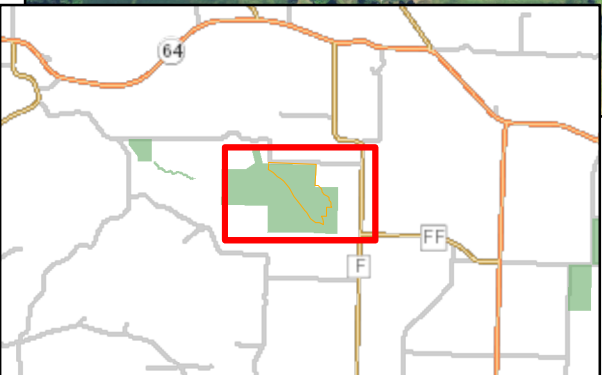

# Big Beaver Creek Wildlife Area

Closed for training from April 15-July 31  
Class: II  
Acres: 139  
1210th Ave, Boyceville, WI 54725  
Parking Waypoint: 45.1178, -91.9613  
For more information: Call the DNR Customer Service Desk  
at 1-888-936-7463 or email  
DNRWildlifeWebmail@Wisconsin.gov.

Date: 9/8/2020, Author: BAH

The information shown on these maps has been obtained from various sources, and is of varying age, reliability and resolution. These maps are not intended to be used for navigation, nor are these maps an authoritative source of information about legal land ownership or public access. Users of these maps should confirm the ownership of land through other means in order to avoid trespassing. No warranty, expressed or implied, is made regarding accuracy, applicability for a particular use, completeness, or legality of the information depicted on this map.