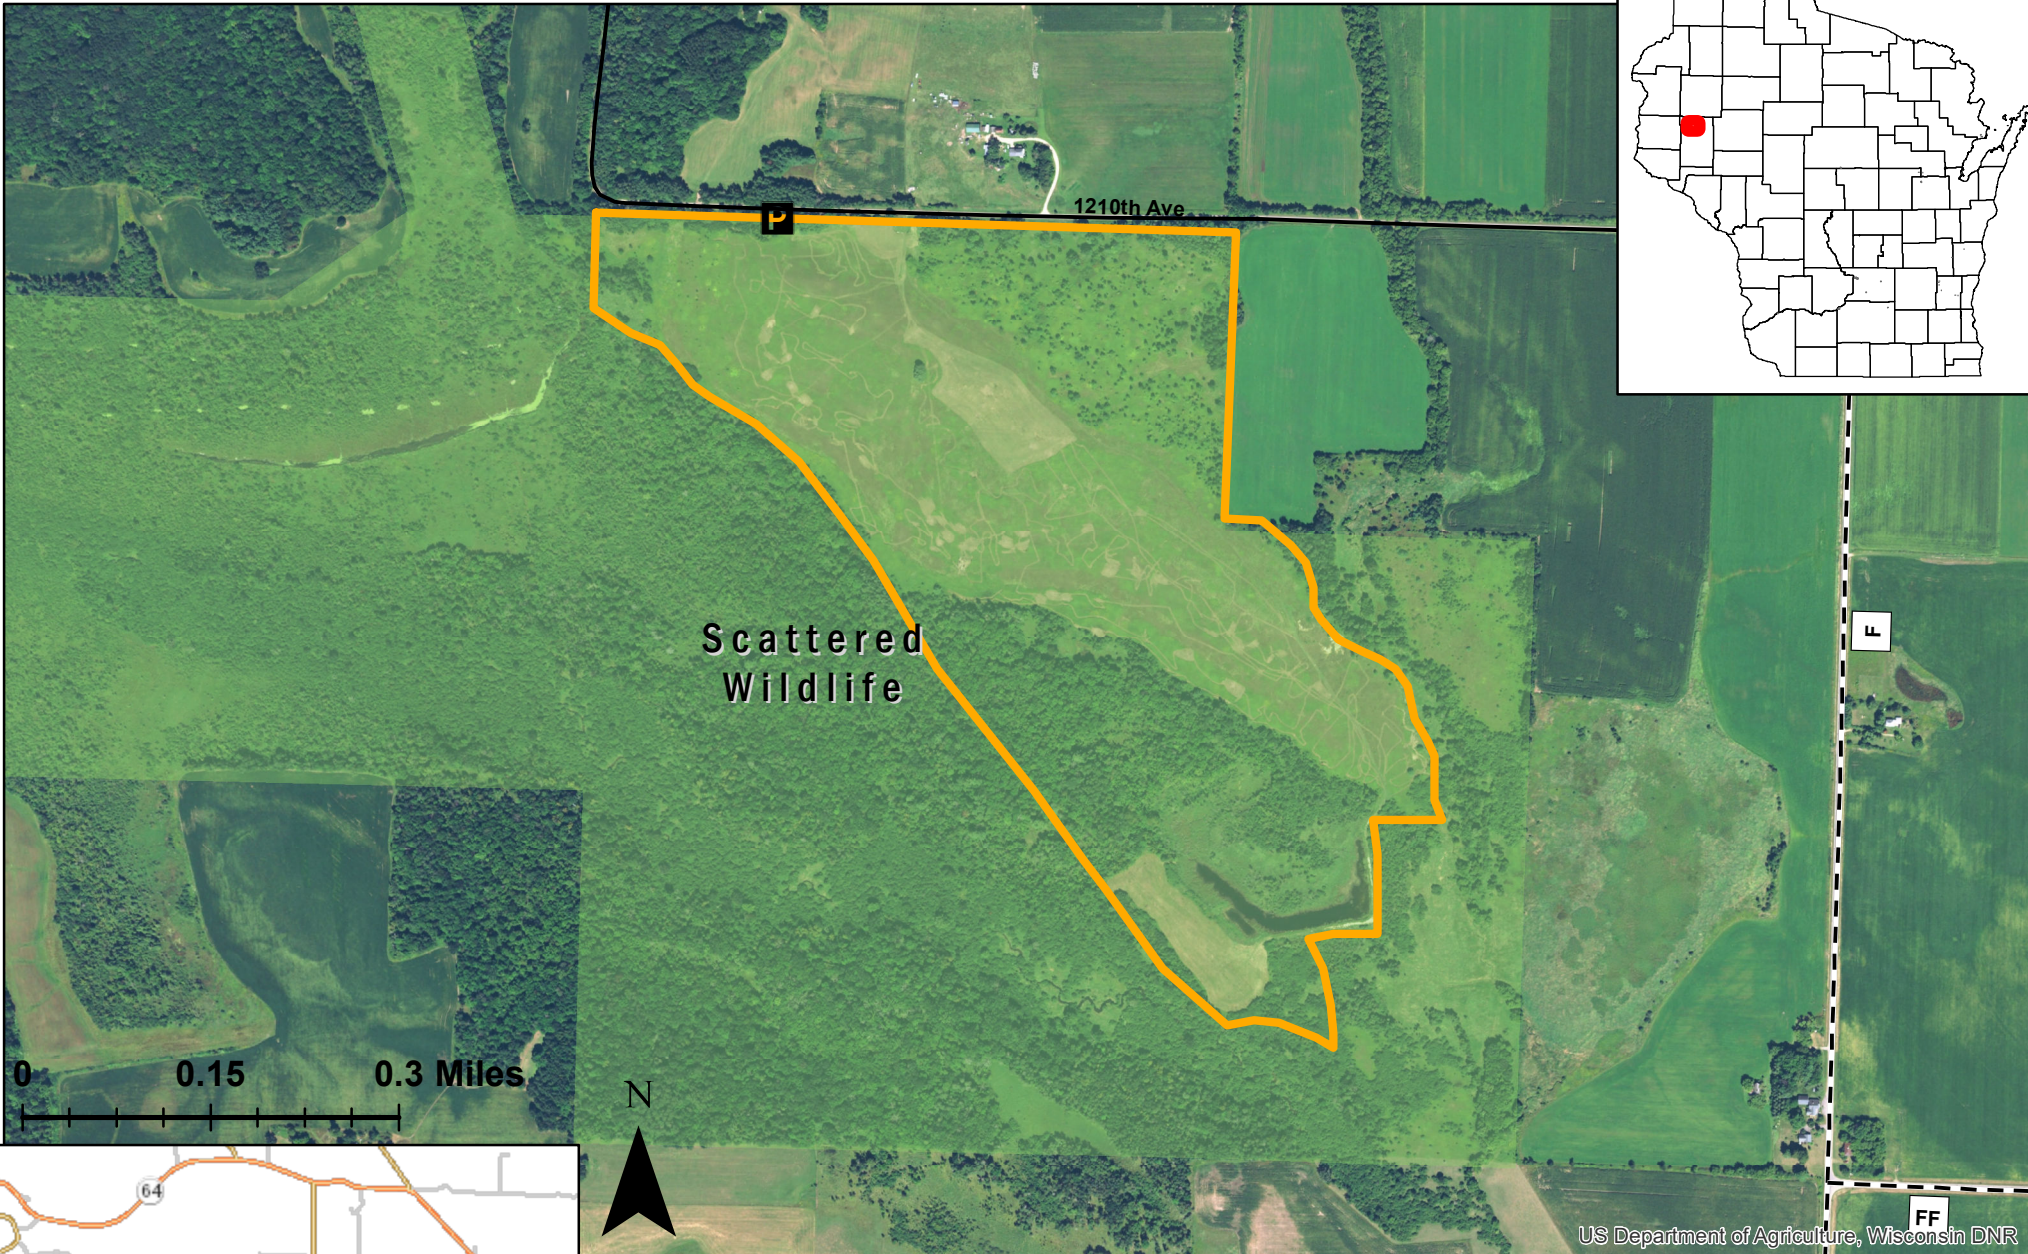

# Big Beaver Creek Wildlife Area

Closed for training from April 15-July 31  
Class: II  
Acres: 139  
1210th Ave, Boyceville, WI 54725  
Parking Waypoint: 45.1178, -91.9613  
For more information: Call the DNR Customer Service Desk  
at 1-888-936-7463 or email  
DNRWildlifeWebmail@Wisconsin.gov.

Date: 9/8/2020, Author: BAH

The information shown on these maps has been obtained from various sources, and is of varying age, reliability and resolution. These maps are not intended to be used for navigation, nor are these maps an authoritative source of information about legal land ownership or public access. Users of these maps should confirm the ownership of land through other means in order to avoid trespassing. No warranty, expressed or implied, is made regarding accuracy, applicability for a particular use, completeness, or legality of the information depicted on this map.