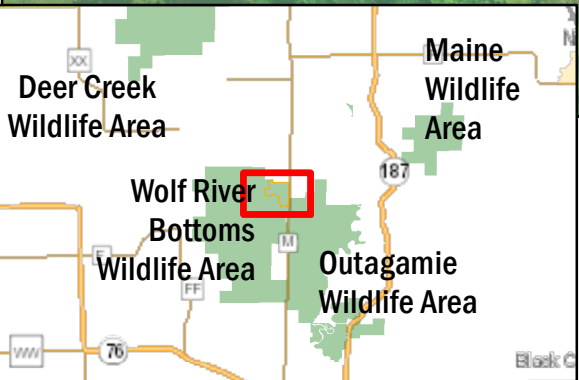

Wolf River Bottoms Wildlife Area - Herb Behnke

Closed for training from April 15-July 31
Class: II
Acres: 103
Cty Hwy M, Shiocton, WI 54170
Parking Waypoint: 44.5368, -88.5920
For more information: Call the DNR Customer Service Desk at 1-888-936-7463 or email DNRWildlifeWebmail@Wisconsin.gov.

Date: 9/4/2020, Author: BAH
The information shown on these maps has been obtained from various sources, and is of varying age, reliability and resolution. These maps are not intended to be used for navigation, nor are these maps an authoritative source of information about legal land ownership or public access. Users of these maps should confirm the ownership of land through other means in order to avoid trespassing. No warranty, expressed or implied, is made regarding accuracy, applicability for a particular use, completeness, or legality of the information depicted on this map.