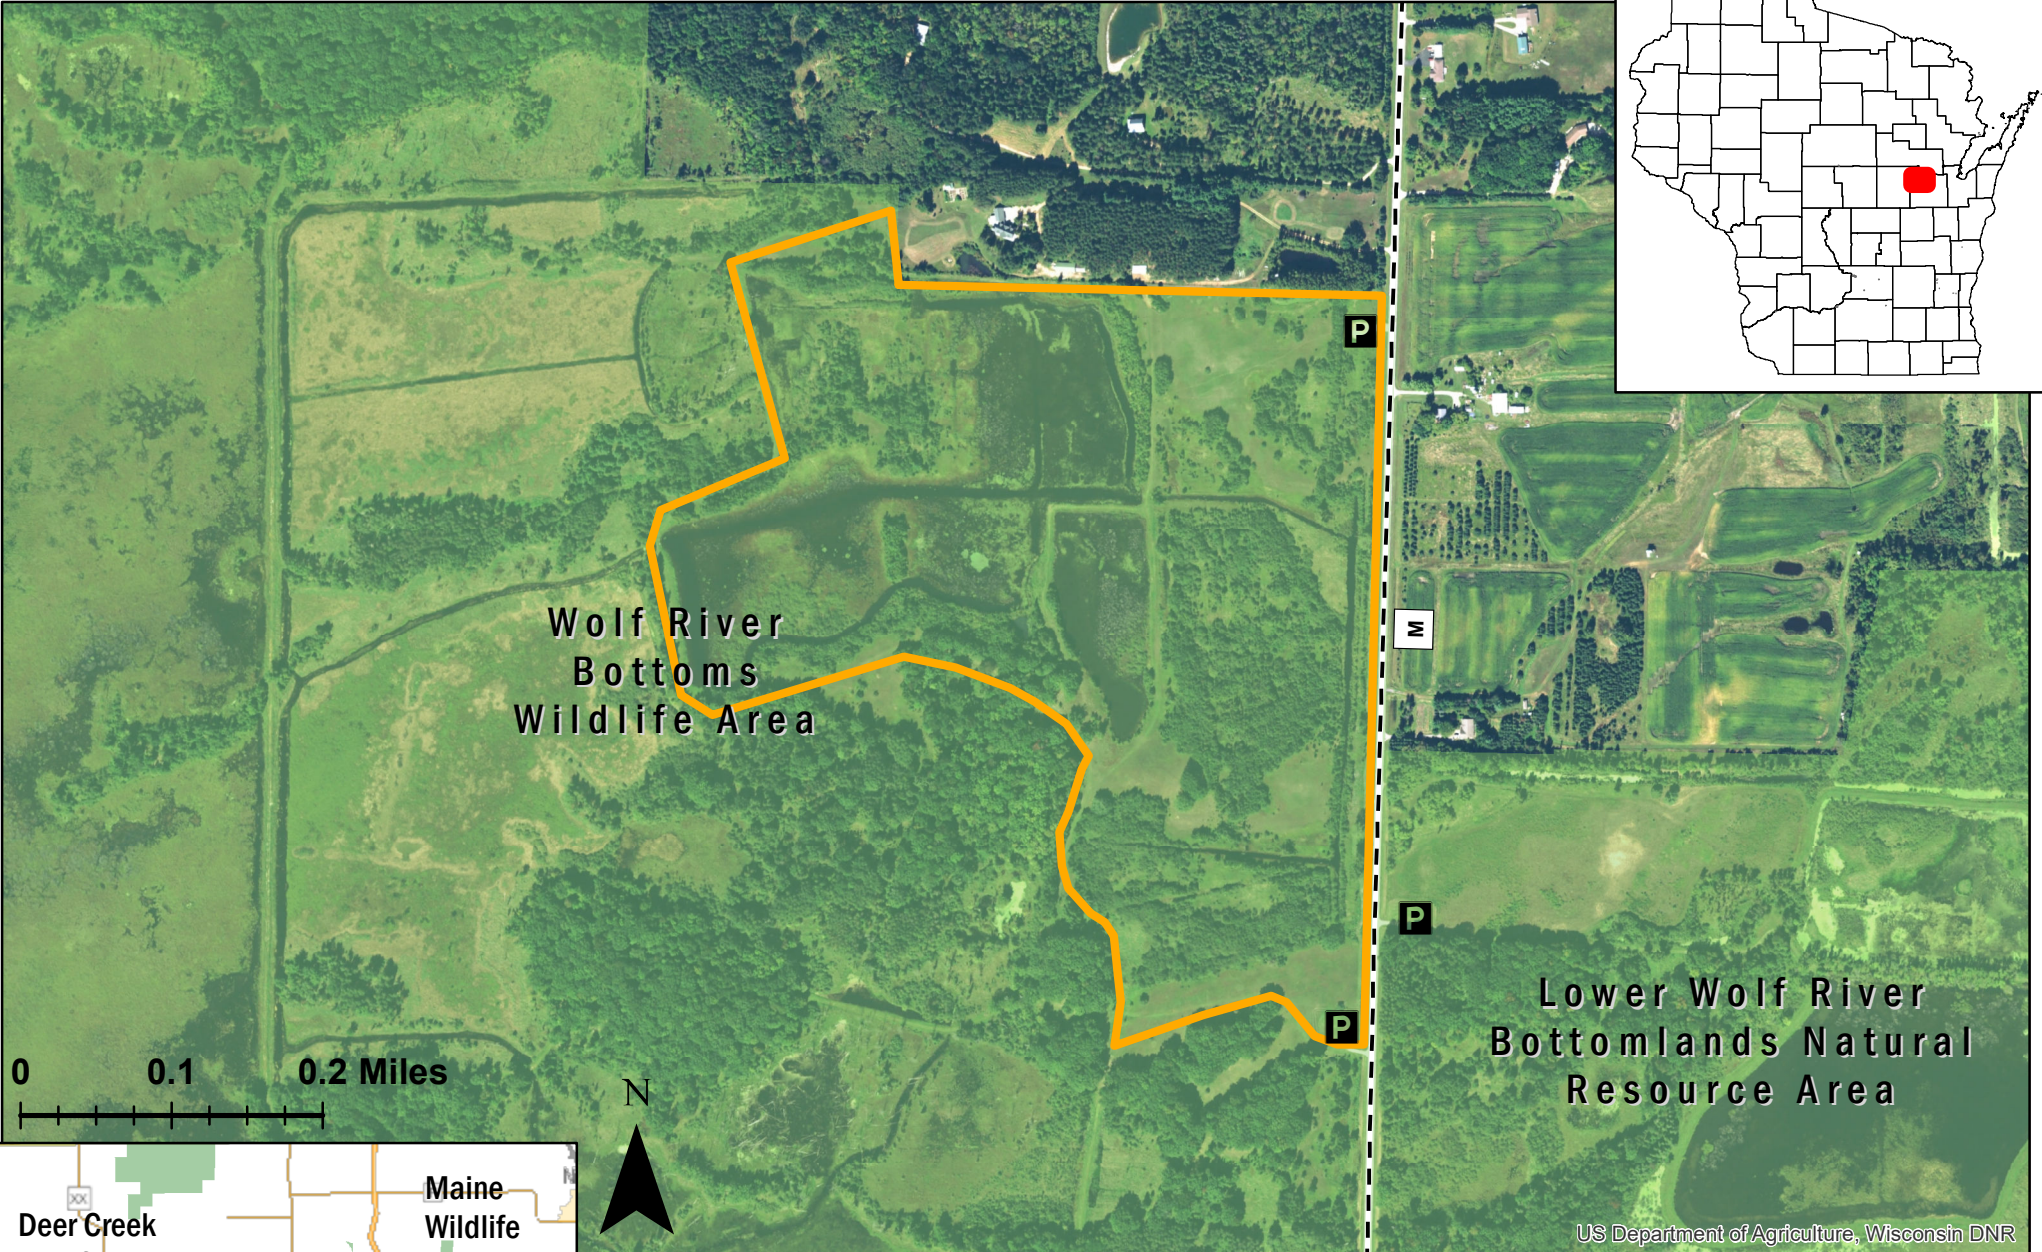

Wolf River Bottoms Wildlife Area - Herb Behnke

Closed for training from April 15-July 31
Class: II
Acres: 103
Cty Hwy M, Shiocton, WI 54170
Parking Waypoint: 44.5368, -88.5920
For more information: Call the DNR Customer Service Desk at 1-888-936-7463 or email DNRWildlifeWebmail@Wisconsin.gov.

Date: 9/4/2020, Author: BAH
The information shown on these maps has been obtained from various sources, and is of varying age, reliability and resolution. These maps are not intended to be used for navigation, nor are these maps an authoritative source of information about legal land ownership or public access. Users of these maps should confirm the ownership of land through other means in order to avoid trespassing. No warranty, expressed or implied, is made regarding accuracy, applicability for a particular use, completeness, or legality of the information depicted on this map.