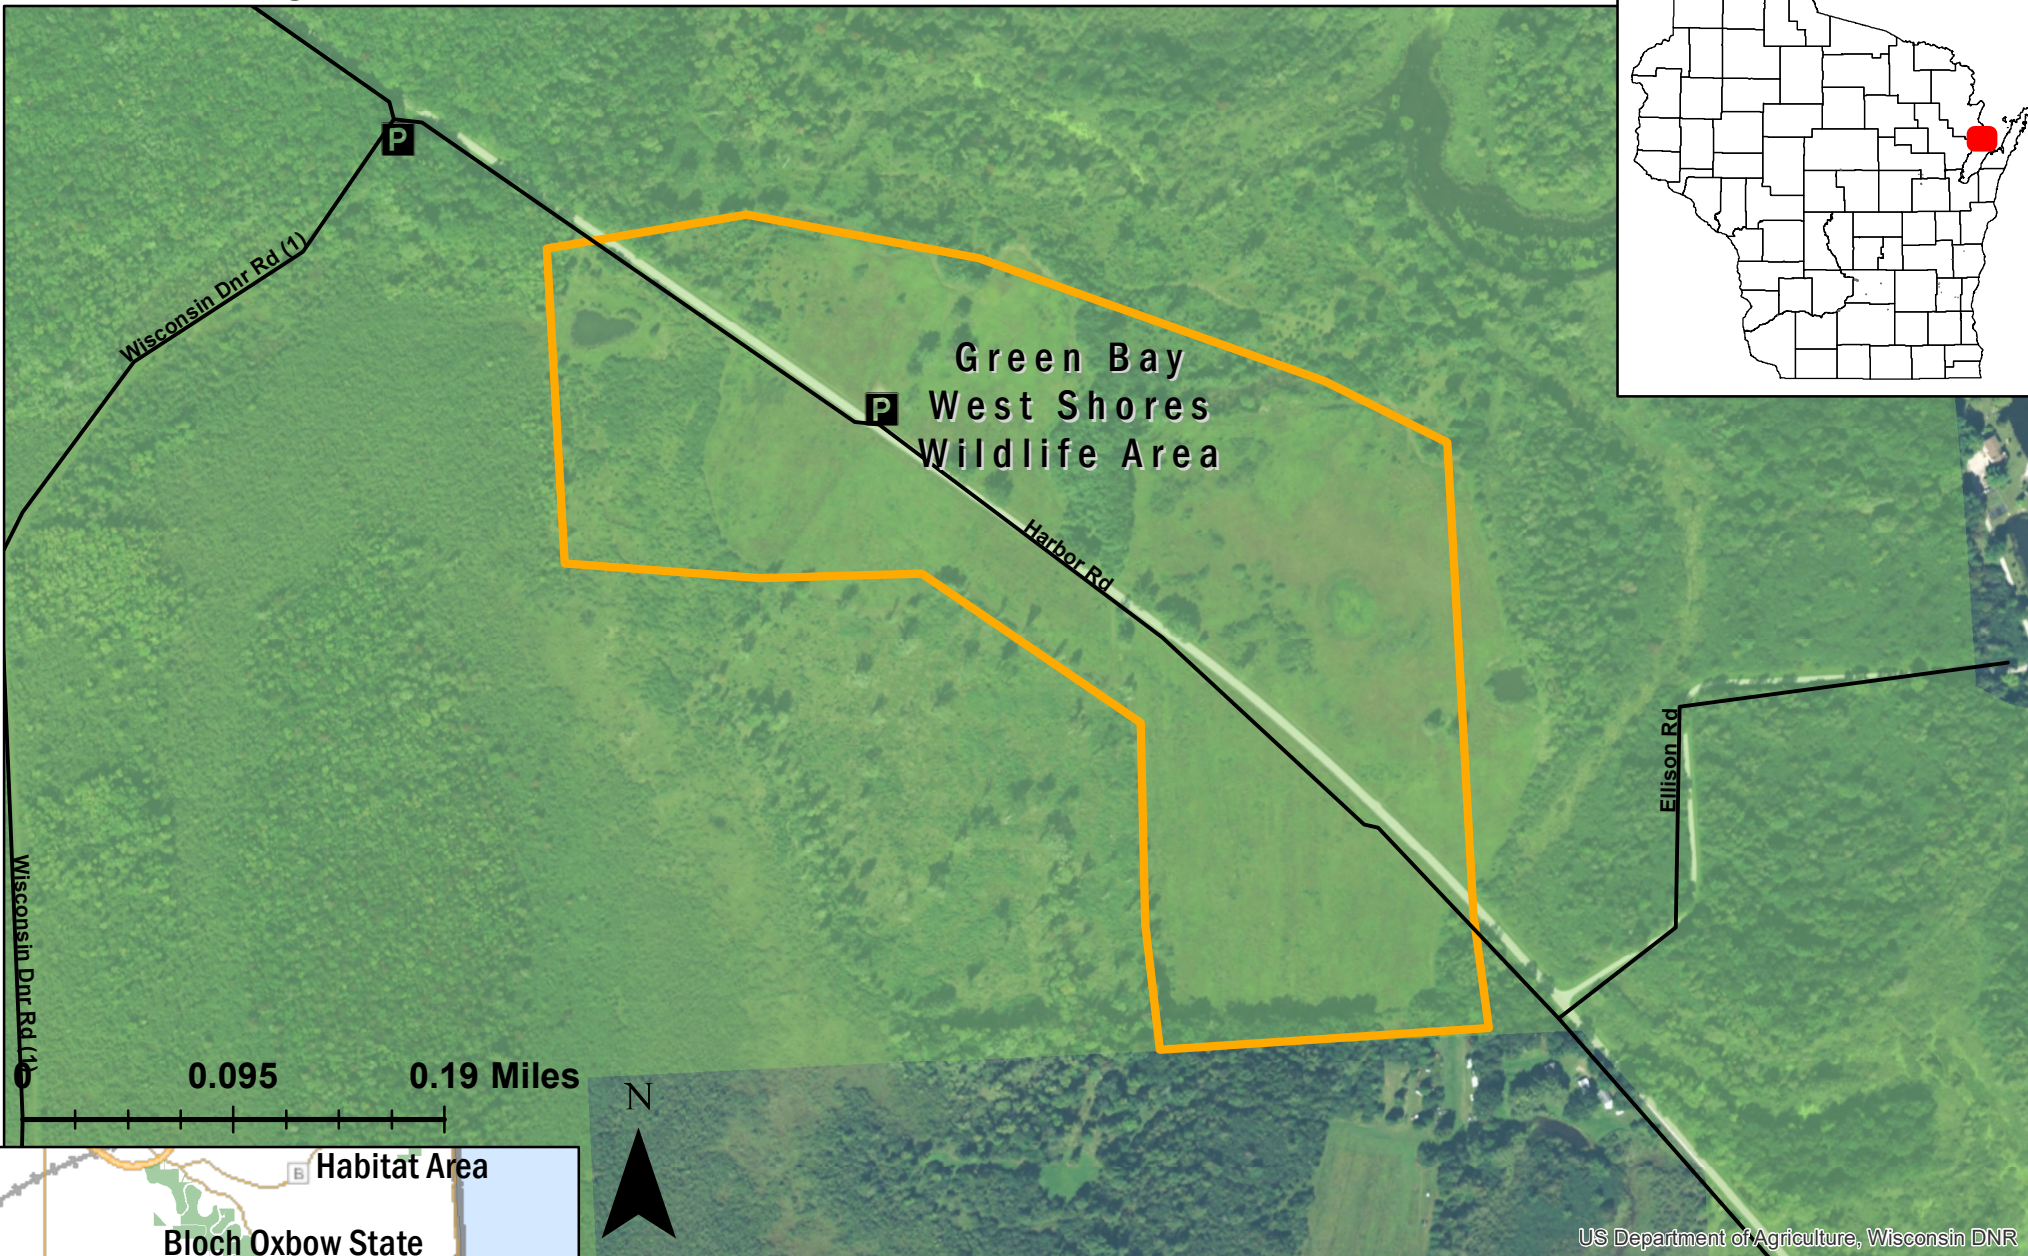

# Green Bay West Shores Wildlife Area - Ellison

US Department of Agriculture, Wisconsin DNR

Date: 9/9/2020, Author: BAH

Closed for training from April 15-July 31  
Class: II  
Acres: 54  
Harbor Rd, Peshtigo, WI 54158 (North of Ellison Rd)  
Parking Waypoint: 44.9949, -87.6944  
For more information: Call the DNR Customer Service Desk  
at 1-888-936-7463 or email  
DNRWildlifeWebmail@Wisconsin.gov.

The information shown on these maps has been obtained from various sources, and is of varying age, reliability and resolution. These maps are not intended to be used for navigation, nor are these maps an authoritative source of information about legal land ownership or public access. Users of these maps should confirm the ownership of land through other means in order to avoid trespassing. No warranty, expressed or implied, is made regarding accuracy, applicability for a particular use, completeness, or legality of the information depicted on this map.