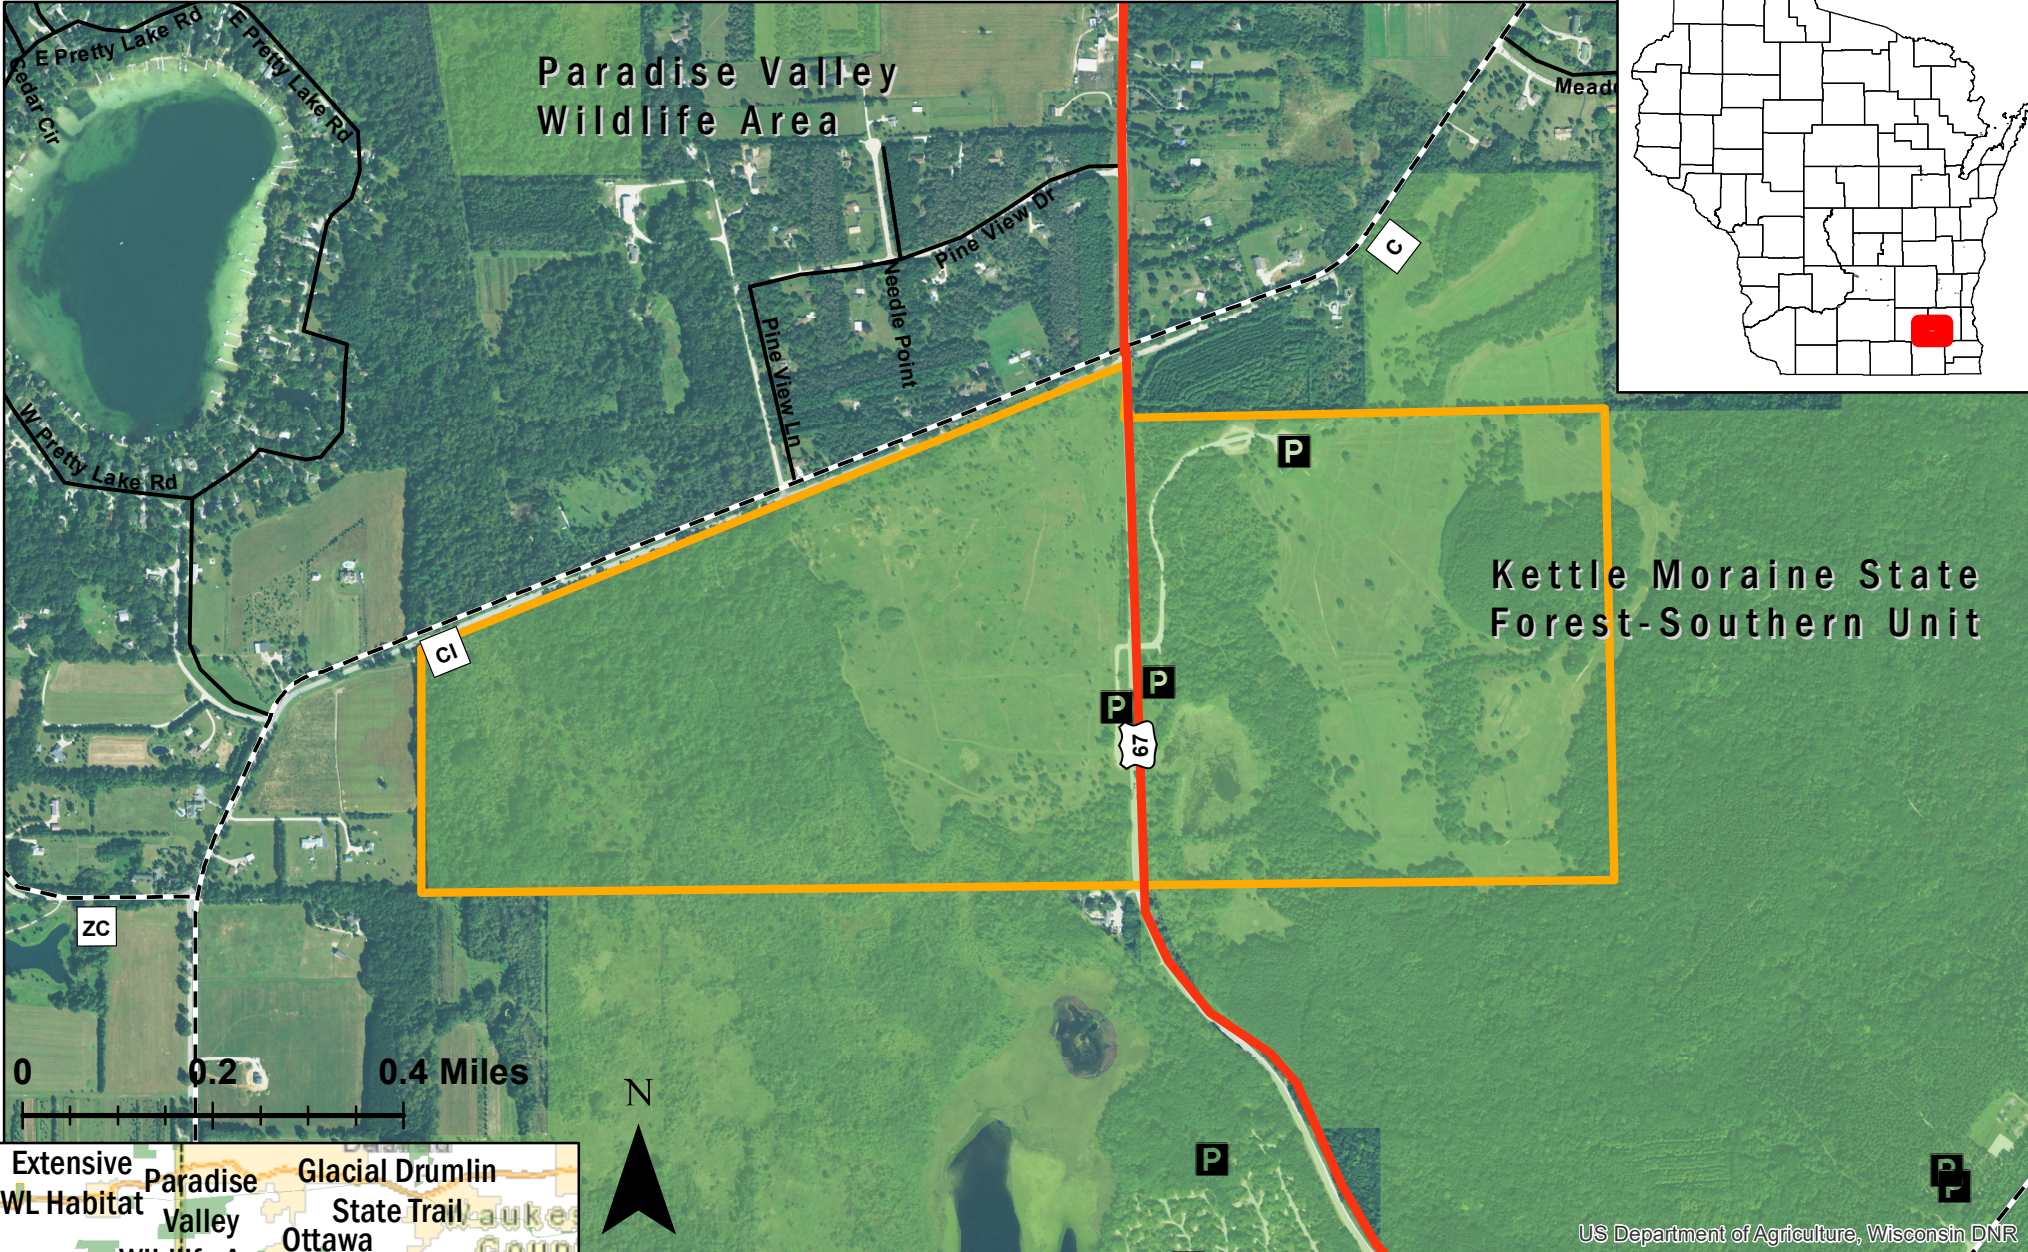

Kettle Moraine State Forest -Ottawa Unit

Class: I
 Acres: 351
 WI Hwy 67 Dousman, WI 53118
 Parking Waypoint: 42.9486, -88.4782
 For more information: Call the DNR Customer Service Desk
 at 1-888-936-7463 or email
 DNRWildlifeWebmail@Wisconsin.gov.

Date: 9/10/2020, Author: BAH

The information shown on these maps has been obtained from various sources, and is of varying age, reliability and resolution. These maps are not intended to be used for navigation, nor are these maps an authoritative source of information about legal land ownership or public access. Users of these maps should confirm the ownership of land through other means in order to avoid trespassing. No warranty, expressed or implied, is made regarding accuracy, applicability for a particular use, completeness, or legality of the information depicted on this map.