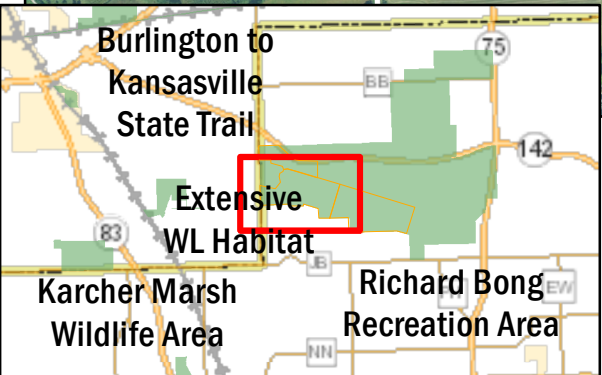

# Richard Bong Recreation Area- Southwest

Class: I  
 Acres: 405  
 Near Kansasville, WI 53139  
 Parking Waypoint: 42.6323,-88.1697  
 For more information: Call the DNR Customer Service Desk at 1-888-936-7463 or email DNRWildlifeWebmail@Wisconsin.gov.

Date: 9/10/2020, Author: BAH

The information shown on these maps has been obtained from various sources, and is of varying age, reliability and resolution. These maps are not intended to be used for navigation, nor are these maps an authoritative source of information about legal land ownership or public access. Users of these maps should confirm the ownership of land through other means in order to avoid trespassing. No warranty, expressed or implied, is made regarding accuracy, applicability for a particular use, completeness, or legality of the information depicted on this map.