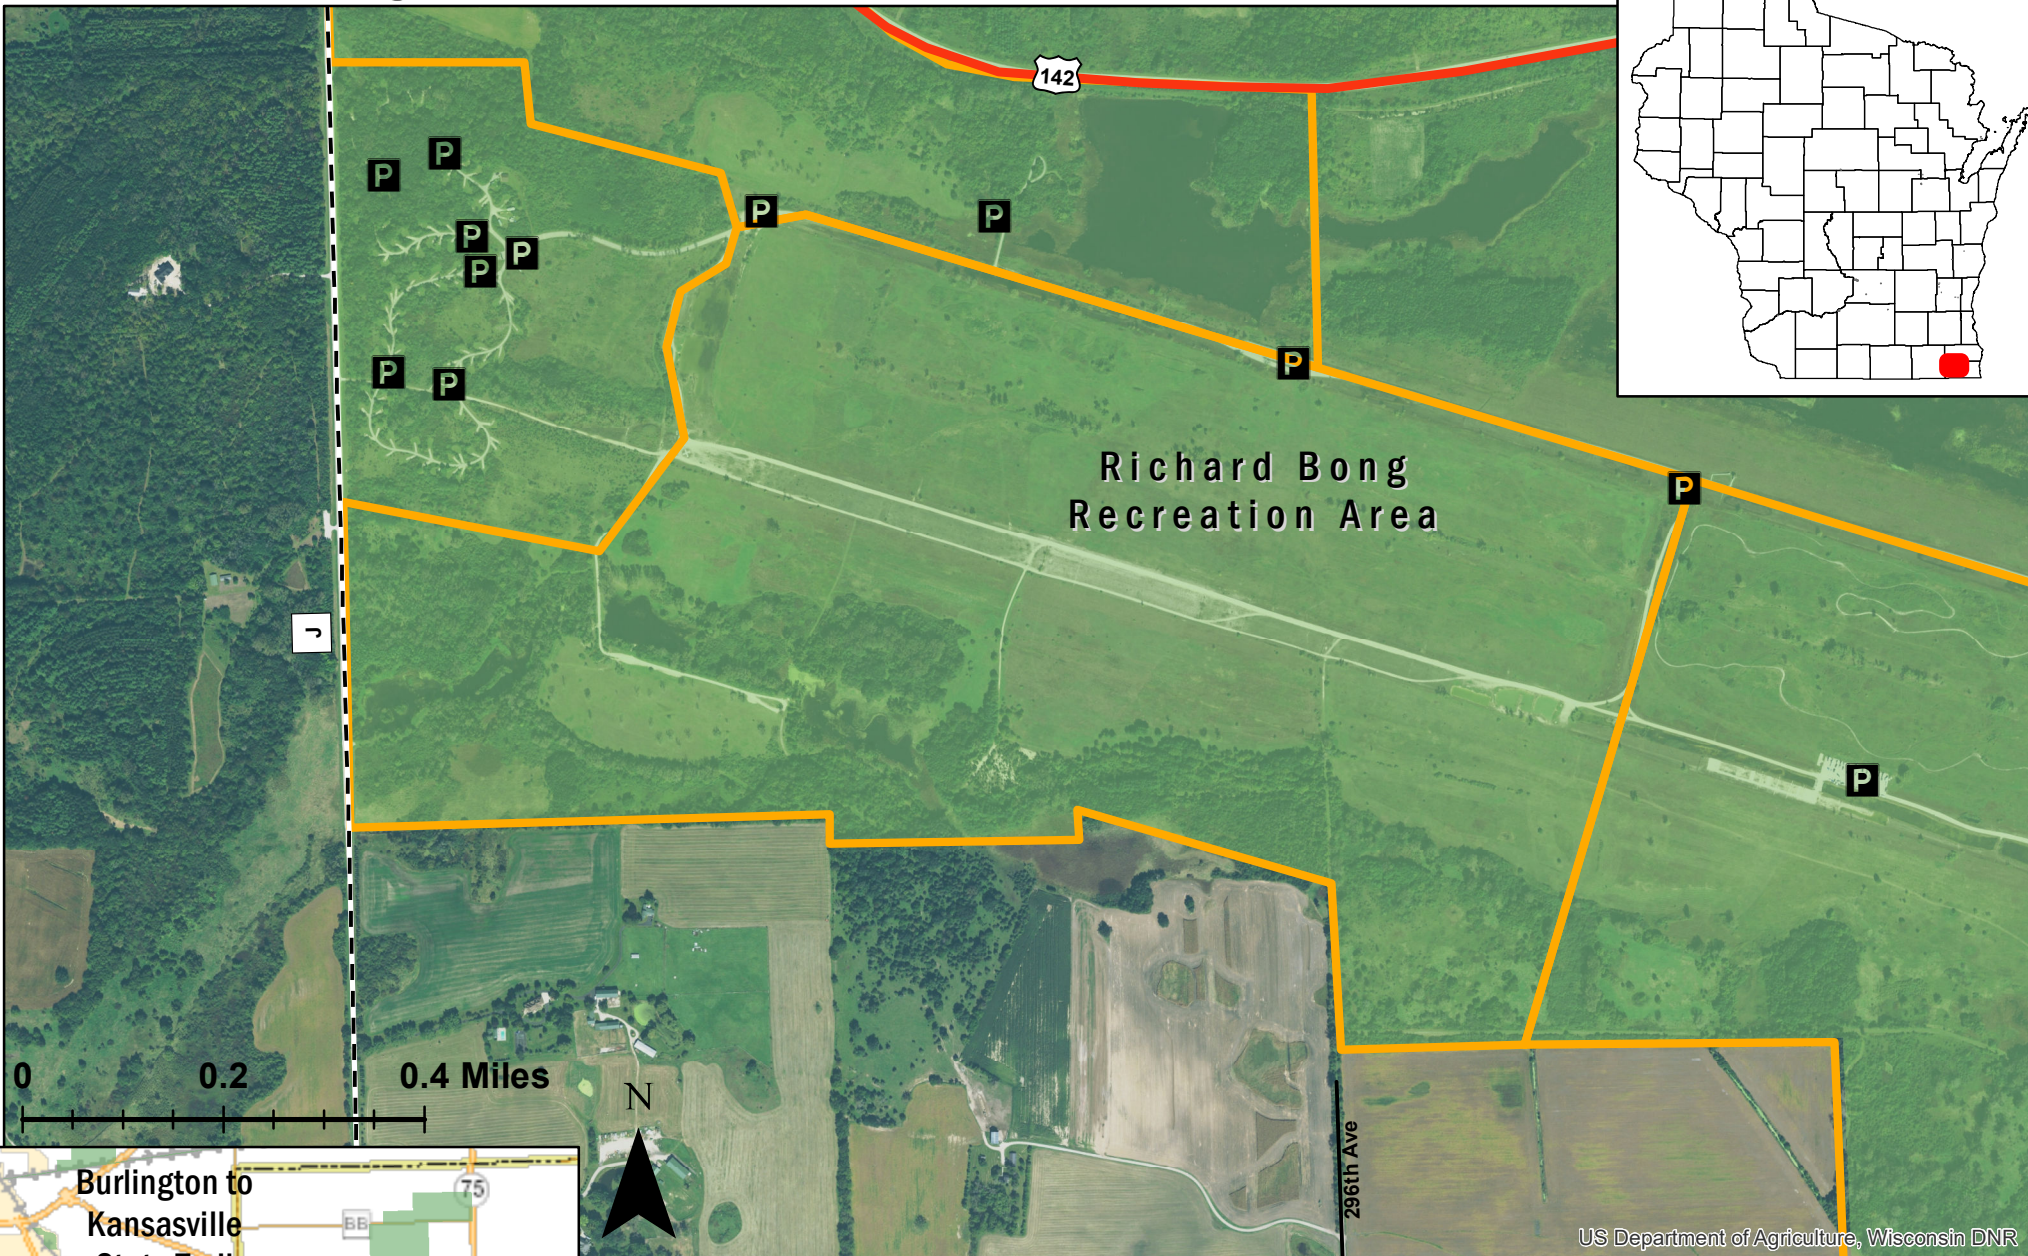

# Richard Bong Recreation Area- Southwest

Class: I  
 Acres: 405  
 Near Kansasville, WI 53139  
 Parking Waypoint: 42.6323,-88.1697  
 For more information: Call the DNR Customer Service Desk at 1-888-936-7463 or email DNRWildlifeWebmail@Wisconsin.gov.

Date: 9/10/2020, Author: BAH

The information shown on these maps has been obtained from various sources, and is of varying age, reliability and resolution. These maps are not intended to be used for navigation, nor are these maps an authoritative source of information about legal land ownership or public access. Users of these maps should confirm the ownership of land through other means in order to avoid trespassing. No warranty, expressed or implied, is made regarding accuracy, applicability for a particular use, completeness, or legality of the information depicted on this map.