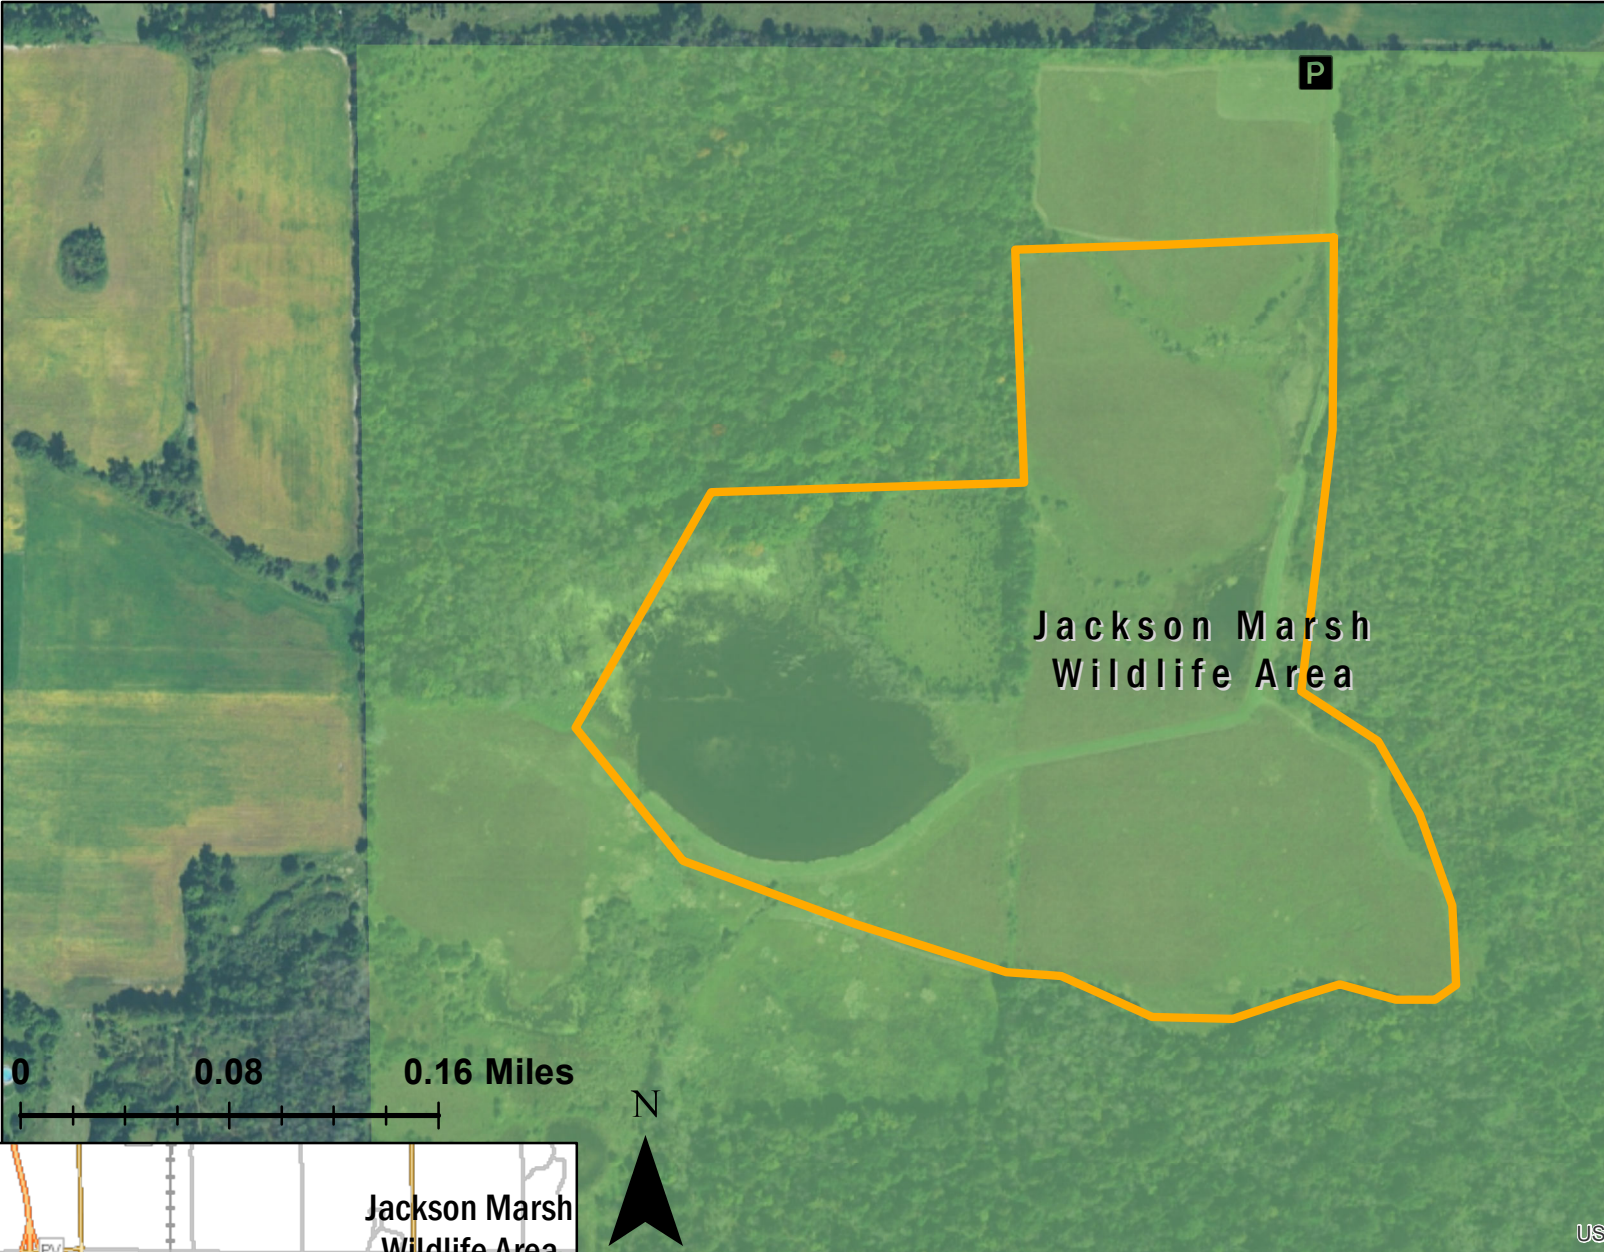

Jackson Marsh Wildlife Area

US Department of Agriculture, Wisconsin DNR

Closed for training from April 15-July 31
Class: II
Acres: 39
Nearest Parking: End of Maple rd, West Bend, WI 53095
Parking Waypoint: 43.3449, -88.1419
For more information: Call the DNR Customer Service Desk at 1-888-936-7463 or email DNRWildlifeWebmail@Wisconsin.gov.

Date: 8/10/2020, Author: BAH

The information shown on these maps has been obtained from various sources, and is of varying age, reliability and resolution. These maps are not intended to be used for navigation, nor are these maps an authoritative source of information about legal land ownership or public access. Users of these maps should confirm the ownership of land through other means in order to avoid trespassing. No warranty, expressed or implied, is made regarding accuracy, applicability for a particular use, completeness, or legality of the information depicted on this map.