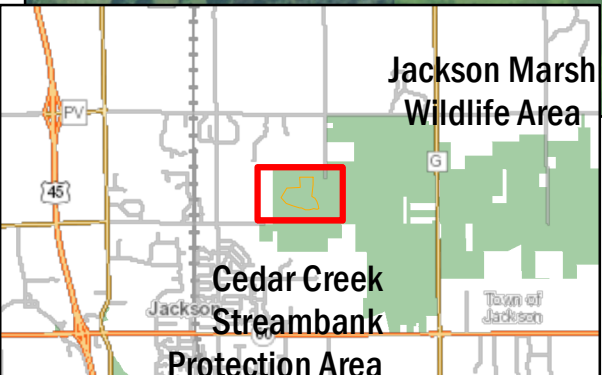

Jackson Marsh Wildlife Area

US Department of Agriculture, Wisconsin DNR

Closed for training from April 15-July 31
Class: II
Acres: 39
Nearest Parking: End of Maple rd, West Bend, WI 53095
Parking Waypoint: 43.3449, -88.1419
For more information: Call the DNR Customer Service Desk at 1-888-936-7463 or email DNRWildlifeWebmail@Wisconsin.gov.

Date: 8/10/2020, Author: BAH

The information shown on these maps has been obtained from various sources, and is of varying age, reliability and resolution. These maps are not intended to be used for navigation, nor are these maps an authoritative source of information about legal land ownership or public access. Users of these maps should confirm the ownership of land through other means in order to avoid trespassing. No warranty, expressed or implied, is made regarding accuracy, applicability for a particular use, completeness, or legality of the information depicted on this map.