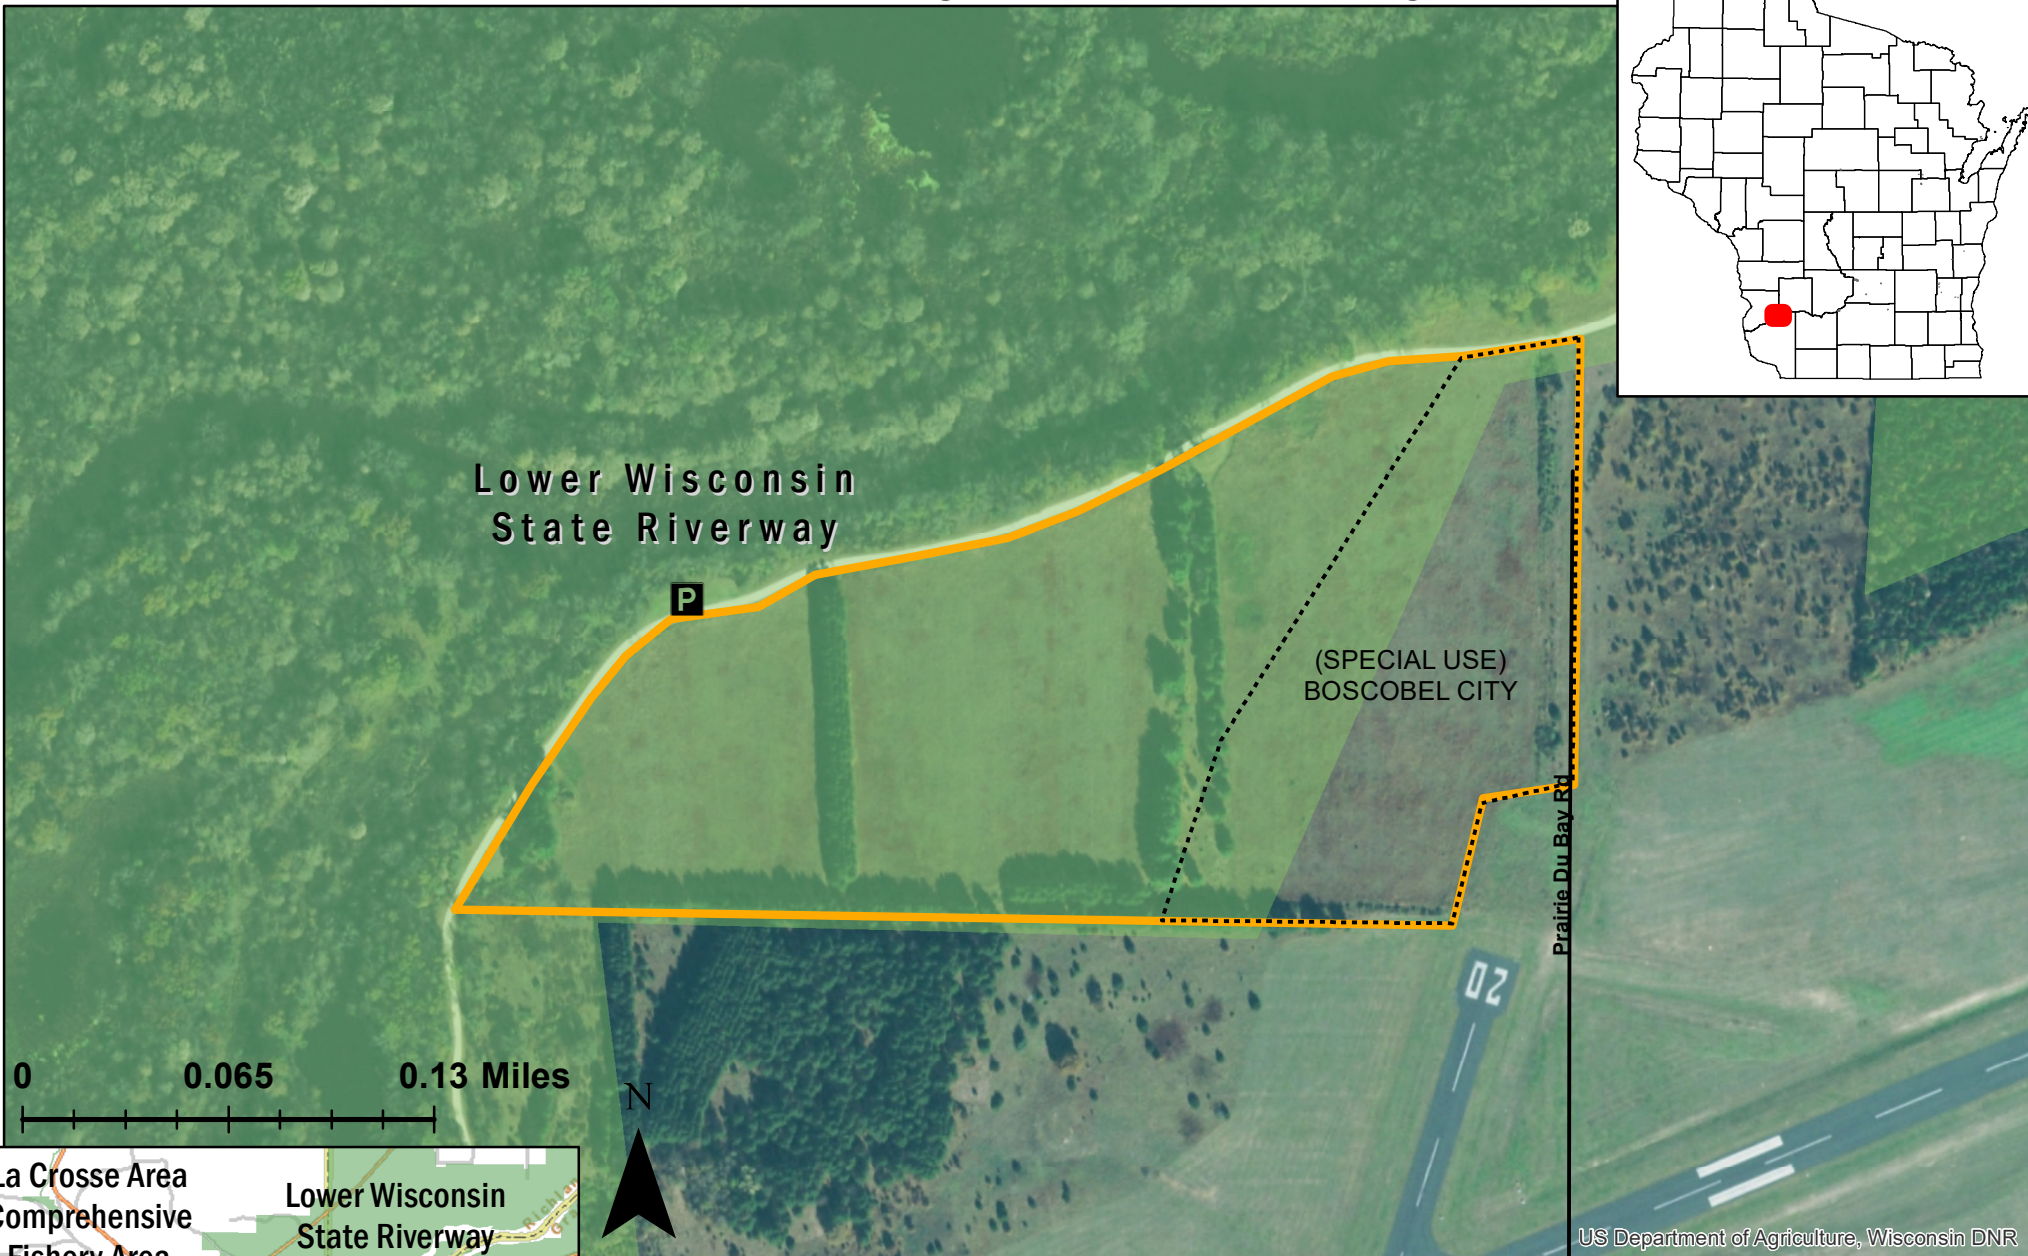

Lower Wisconsin State Riverway - Prairie du Bay

US Department of Agriculture, Wisconsin DNR

Closed for training from April 15-July 31
Class: II
Acres: 28
Unmarked rd, off James Dr, Boscobel, Wisconsin 53805
Parking Waypoint: 43.1641, -90.6818
For more information: Call the DNR Customer Service Desk at 1-888-936-7463 or email DNRWildlifeWebmail@Wisconsin.gov.

Date: 9/10/2020, Author: BAH
The information shown on these maps has been obtained from various sources, and is of varying age, reliability and resolution. These maps are not intended to be used for navigation, nor are these maps an authoritative source of information about legal land ownership or public access. Users of these maps should confirm the ownership of land through other means in order to avoid trespassing. No warranty, expressed or implied, is made regarding accuracy, applicability for a particular use, completeness, or legality of the information depicted on this map.