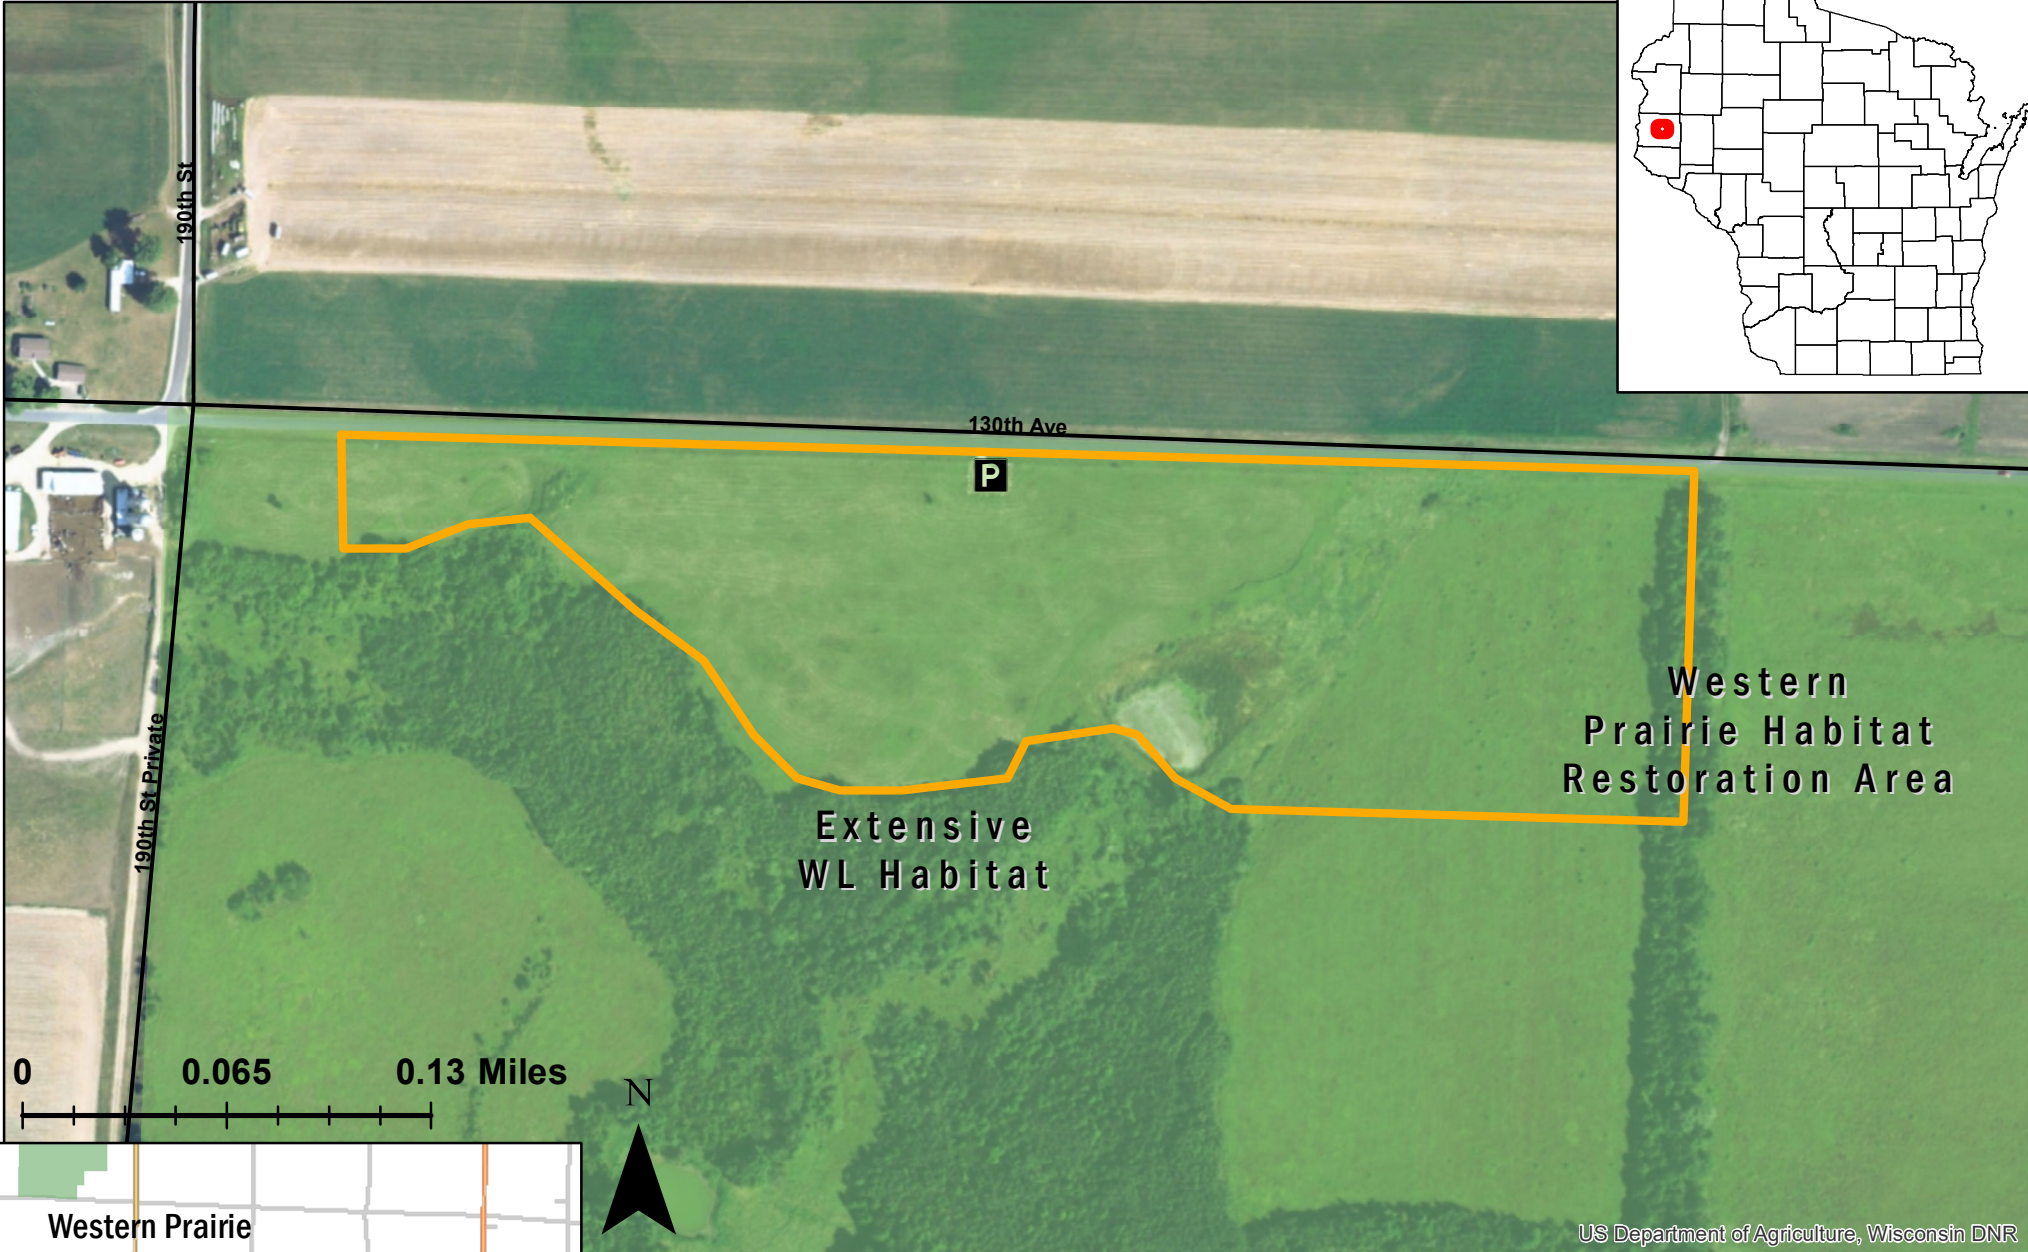

Casey Lake Wildlife Area

Closed for training from April 15-July 31
Class: II
Acres: 24
130th Ave, Baldwin, WI 54002
Parking Waypoint: 45.0499, -92.4102
For more information: Call the DNR Customer Service Desk at 1-888-936-7463 or email DNRWildlifeWebmail@Wisconsin.gov.

Date: 9/8/2020, Author: BAH

The information shown on these maps has been obtained from various sources, and is of varying age, reliability and resolution. These maps are not intended to be used for navigation, nor are these maps an authoritative source of information about legal land ownership or public access. Users of these maps should confirm the ownership of land through other means in order to avoid trespassing. No warranty, expressed or implied, is made regarding accuracy, applicability for a particular use, completeness, or legality of the information depicted on this map.