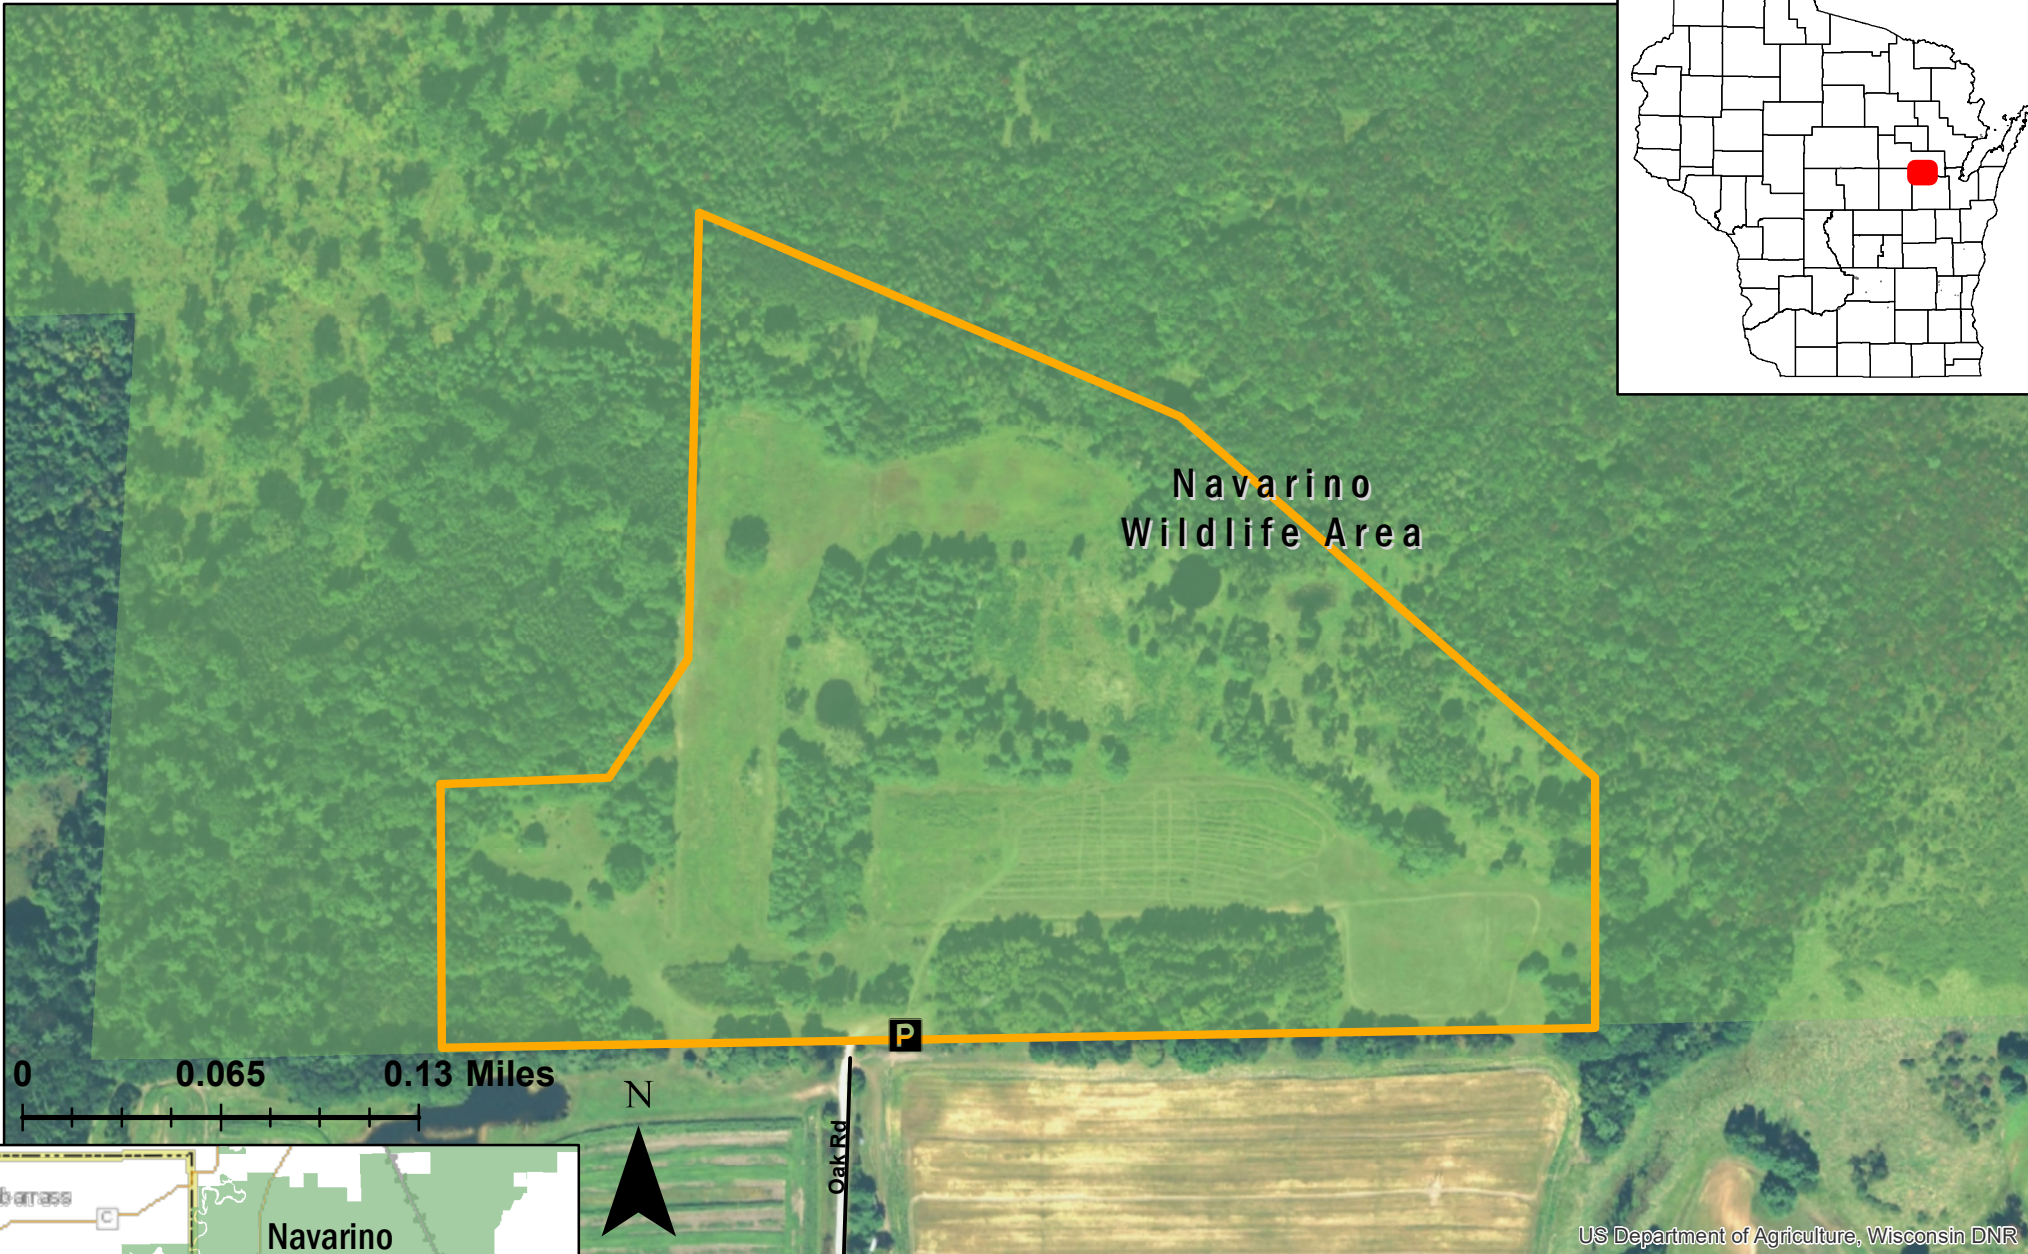

Navarino Wildlife Area

Shawano

US Department of Agriculture, Wisconsin DNR

Closed for training from April 15-July 31
Class: II
Acres: 42
At the end of Oak Rd, Shiocton, WI 54170
Parking Waypoint: 44.6298, -88.5757
For more information: Call the DNR Customer Service Desk
at 1-888-936-7463 or email
DNRWildlifeWebmail@Wisconsin.gov.

Date: 9/9/2020, Author: BAH

The information shown on these maps has been obtained from various sources, and is of varying age, reliability and resolution. These maps are not intended to be used for navigation, nor are these maps an authoritative source of information about legal land ownership or public access. Users of these maps should confirm the ownership of land through other means in order to avoid trespassing. No warranty, expressed or implied, is made regarding accuracy, applicability for a particular use, completeness, or legality of the information depicted on this map.