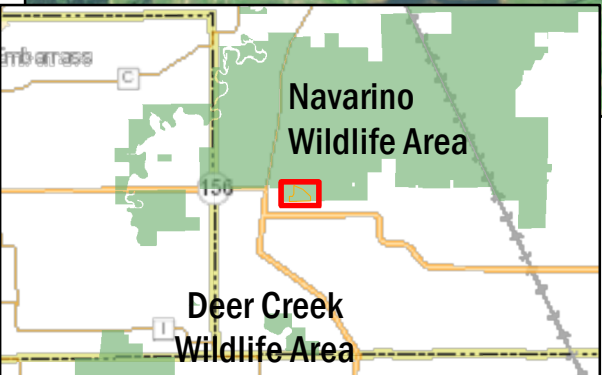

Navarino Wildlife Area

Shawano

US Department of Agriculture, Wisconsin DNR

Closed for training from April 15-July 31
Class: II
Acres: 42
At the end of Oak Rd, Shiocton, WI 54170
Parking Waypoint: 44.6298, -88.5757
For more information: Call the DNR Customer Service Desk
at 1-888-936-7463 or email
DNRWildlifeWebmail@Wisconsin.gov.

Date: 9/9/2020, Author: BAH

The information shown on these maps has been obtained from various sources, and is of varying age, reliability and resolution. These maps are not intended to be used for navigation, nor are these maps an authoritative source of information about legal land ownership or public access. Users of these maps should confirm the ownership of land through other means in order to avoid trespassing. No warranty, expressed or implied, is made regarding accuracy, applicability for a particular use, completeness, or legality of the information depicted on this map.