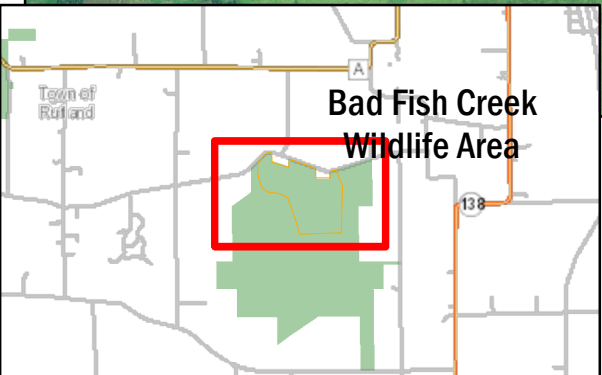

Bad Fish Creek Wildlife Area

US Department of Agriculture, Wisconsin DNR

Closed for training from April 15-July 31
Class: II
Acres: 205
Nearest Parking: Old stone Rd, Oregon, WI 53575
Parking Waypoint: 42.8800, -89.2762
For more information: Call the DNR Customer Service Desk
at 1-888-936-7463 or email
DNRWildlifeWebmail@Wisconsin.gov.

Date: 8/10/2020, Author: BAH

The information shown on these maps has been obtained from various sources, and is of varying age, reliability and resolution. These maps are not intended to be used for navigation, nor are these maps an authoritative source of information about legal land ownership or public access. Users of these maps should confirm the ownership of land through other means in order to avoid trespassing. No warranty, expressed or implied, is made regarding accuracy, applicability for a particular use, completeness, or legality of the information depicted on this map.