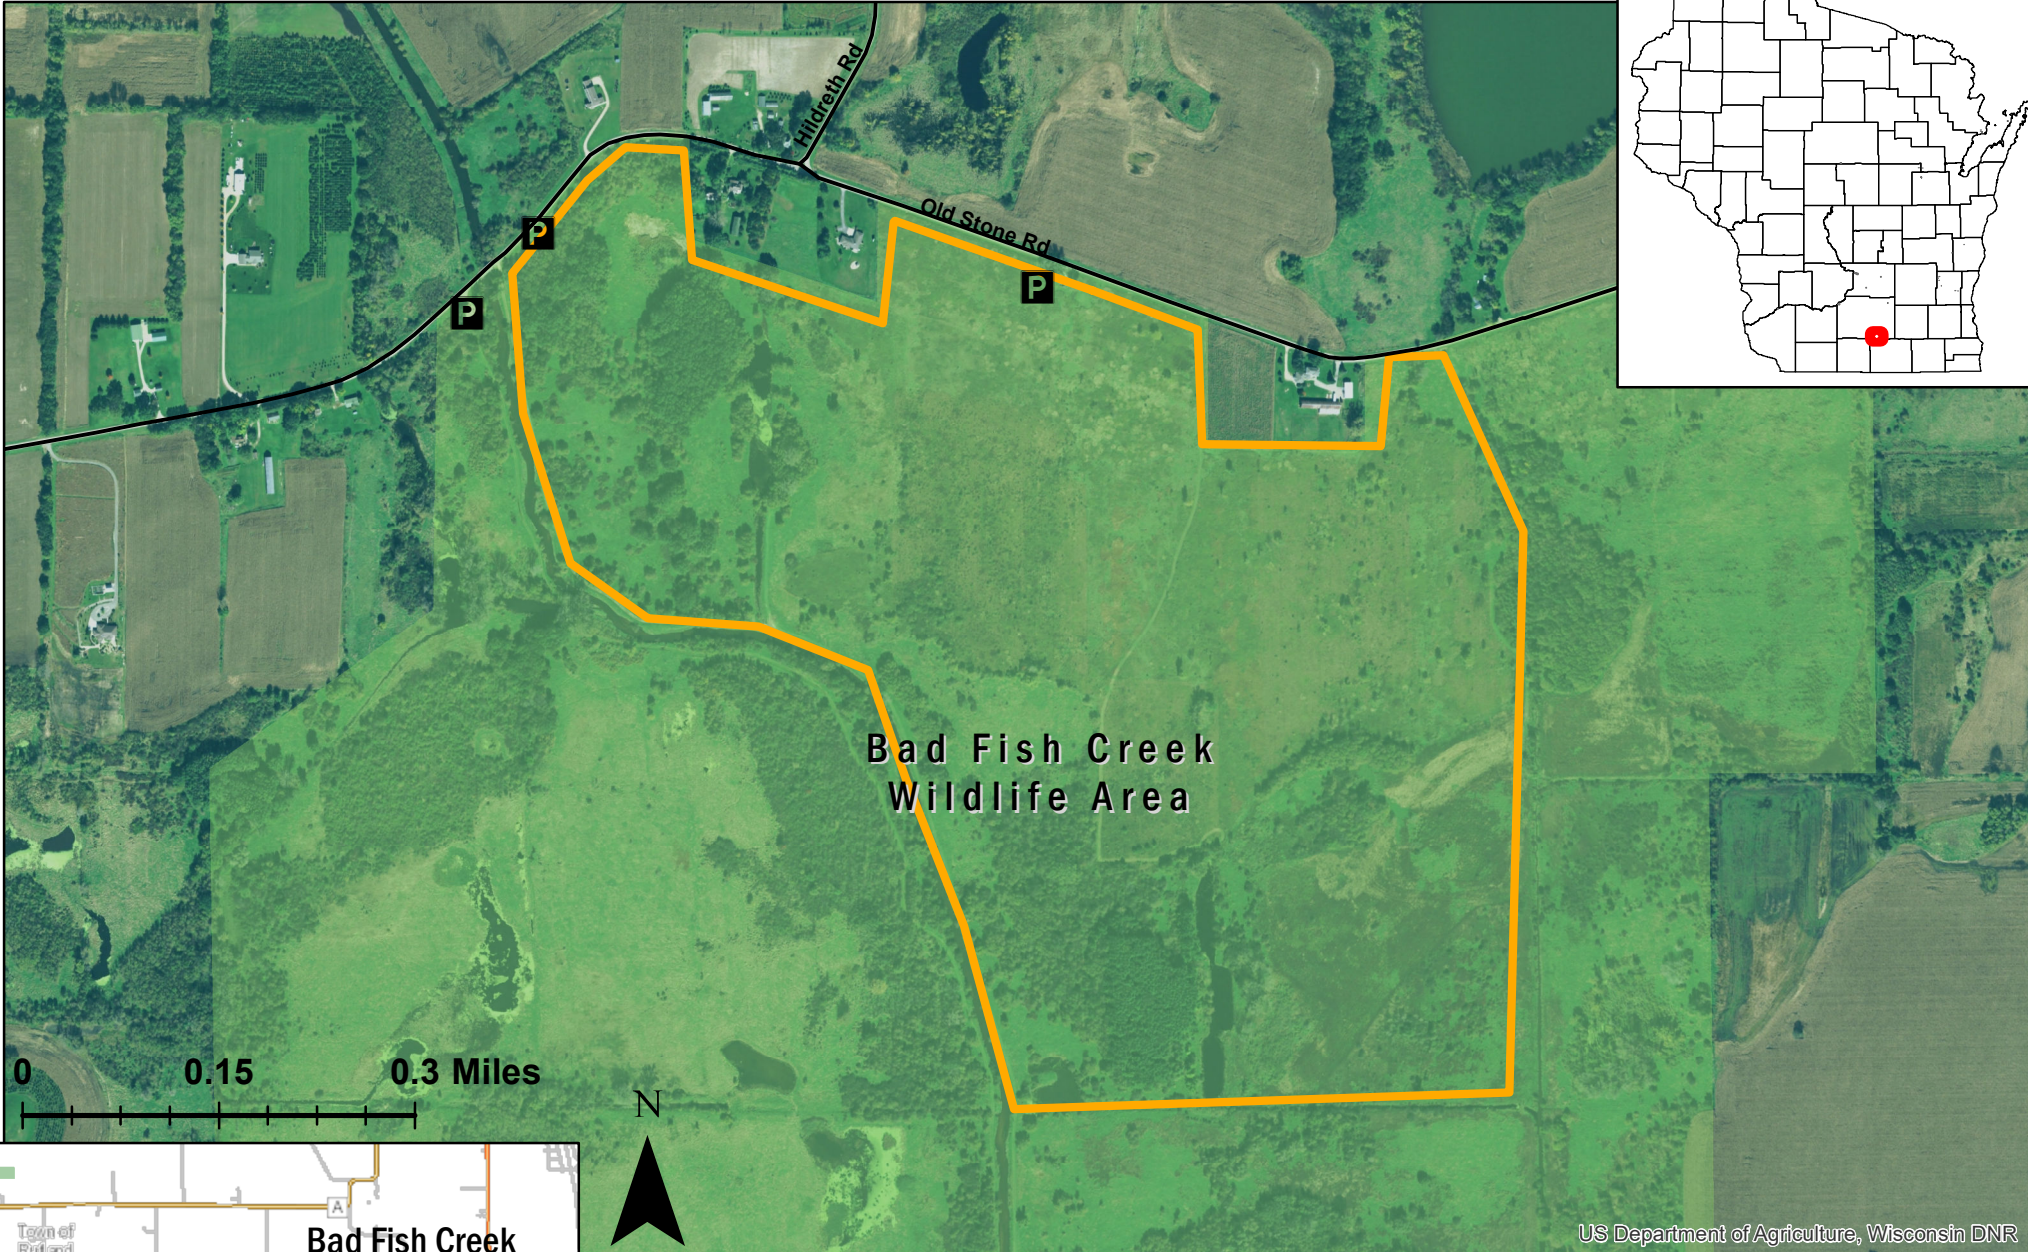

Bad Fish Creek Wildlife Area

US Department of Agriculture, Wisconsin DNR

Closed for training from April 15-July 31
Class: II
Acres: 205
Nearest Parking: Old stone Rd, Oregon, WI 53575
Parking Waypoint: 42.8800, -89.2762
For more information: Call the DNR Customer Service Desk
at 1-888-936-7463 or email
DNRWildlifeWebmail@Wisconsin.gov.

Date: 8/10/2020, Author: BAH

The information shown on these maps has been obtained from various sources, and is of varying age, reliability and resolution. These maps are not intended to be used for navigation, nor are these maps an authoritative source of information about legal land ownership or public access. Users of these maps should confirm the ownership of land through other means in order to avoid trespassing. No warranty, expressed or implied, is made regarding accuracy, applicability for a particular use, completeness, or legality of the information depicted on this map.