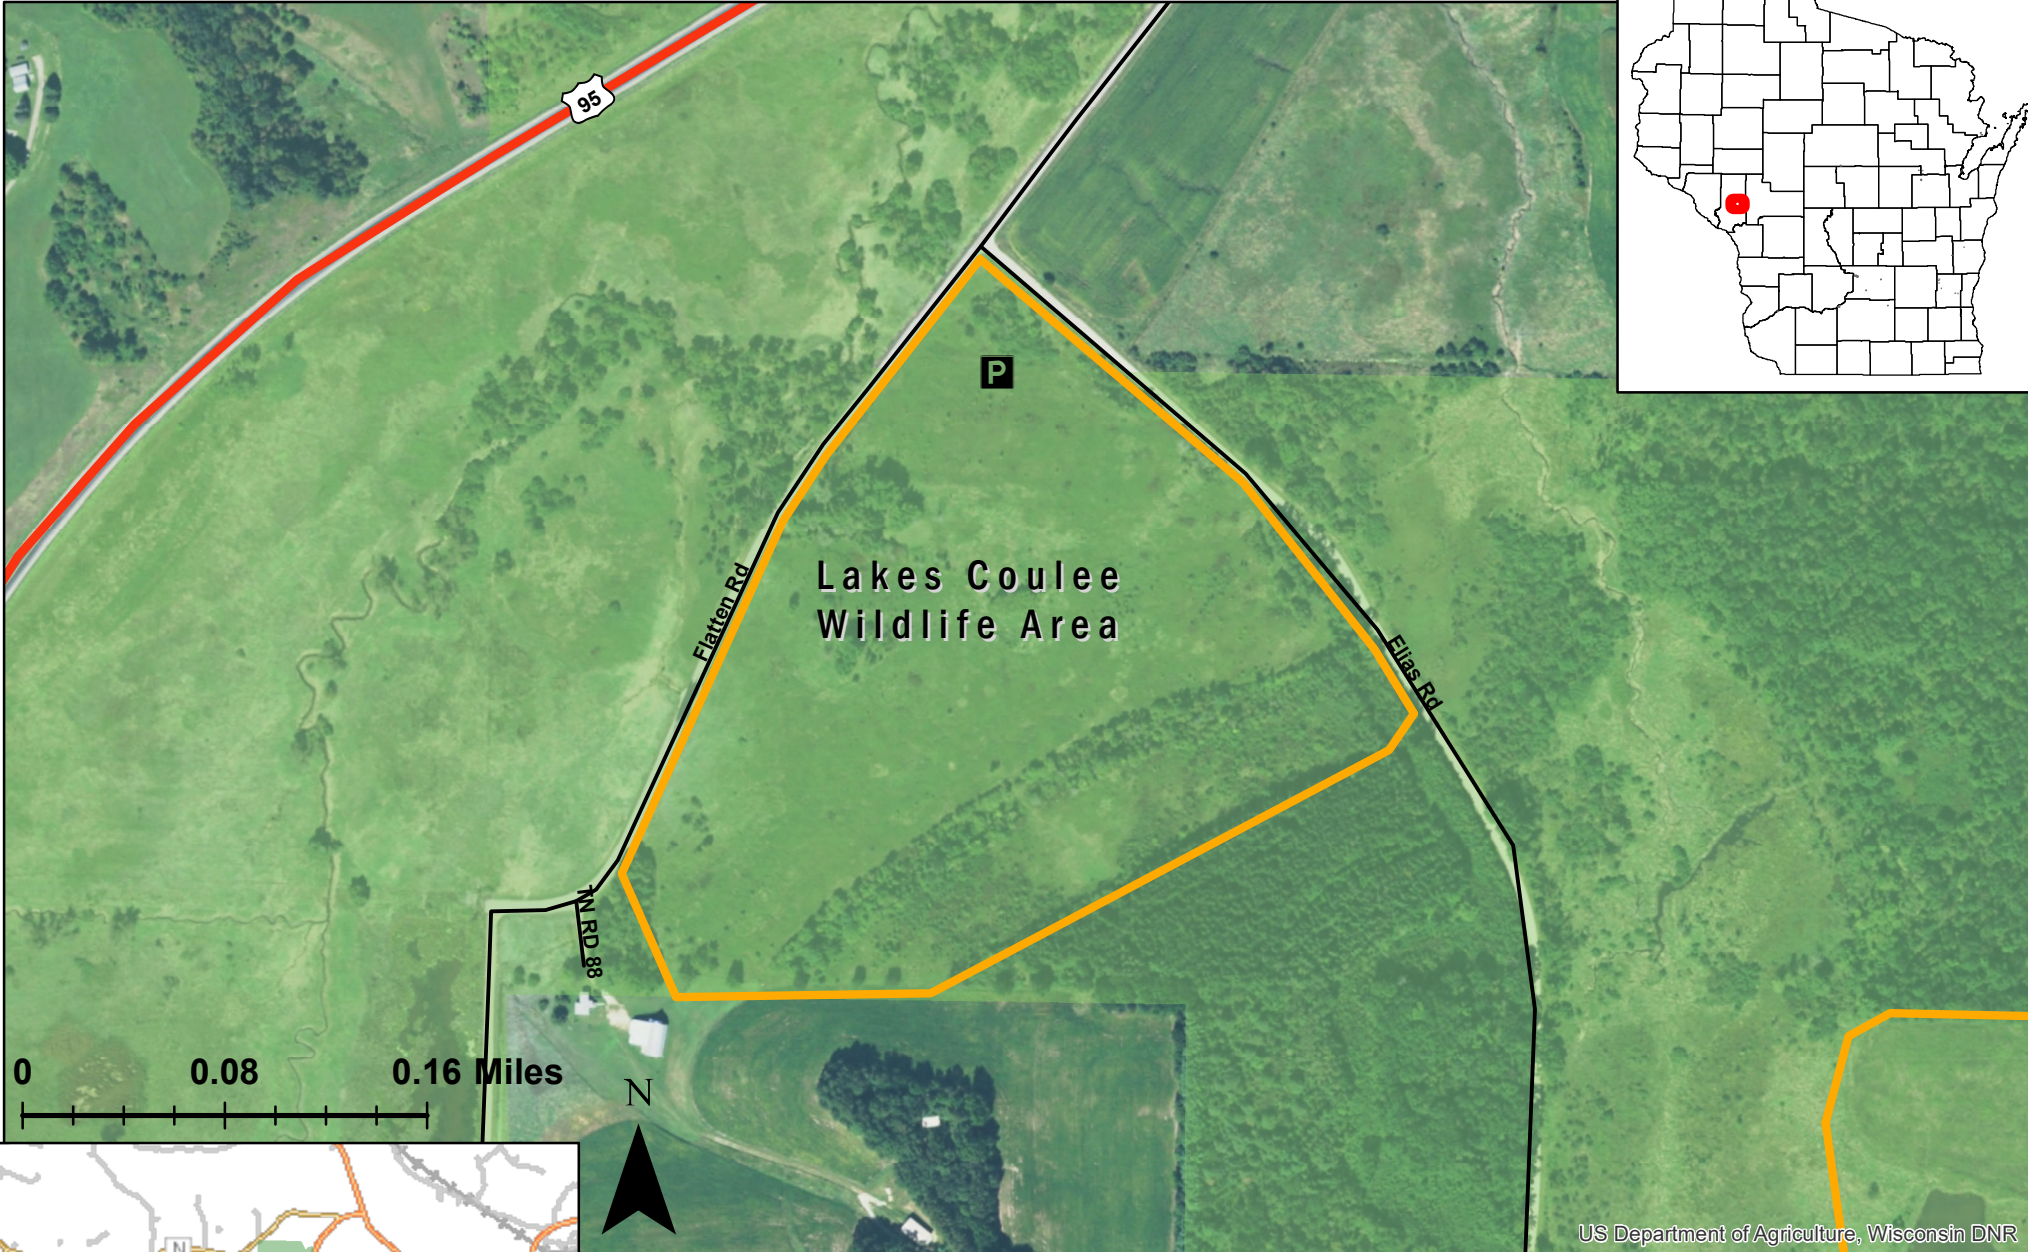

Lakes Coulee Wildlife Area - West

US Department of Agriculture, Wisconsin DNR

Closed for training from April 15-July 31
Class: II
Acres: 34
Corner of Elias and Flatten Rd, Blair, WI 54616
Parking Waypoint: 44.2873,-91.2832
For more information: Call the DNR Customer Service Desk
at 1-888-936-7463 or email
DNRWildlifeWebmail@Wisconsin.gov.

Date: 9/11/2020, Author: BAH

The information shown on these maps has been obtained from various sources, and is of varying age, reliability and resolution. These maps are not intended to be used for navigation, nor are these maps an authoritative source of information about legal land ownership or public access. Users of these maps should confirm the ownership of land through other means in order to avoid trespassing. No warranty, expressed or implied, is made regarding accuracy, applicability for a particular use, completeness, or legality of the information depicted on this map.