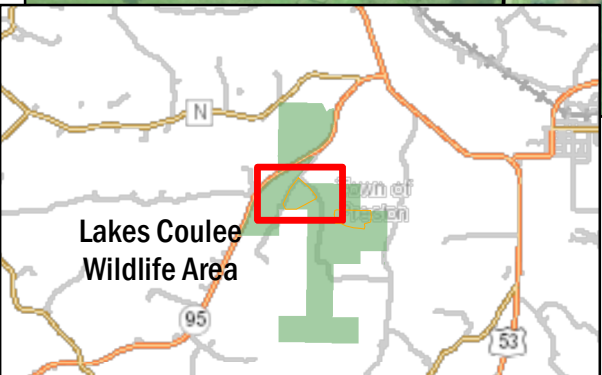

Lakes Coulee Wildlife Area - West

US Department of Agriculture, Wisconsin DNR

Closed for training from April 15-July 31
Class: II
Acres: 34
Corner of Elias and Flatten Rd, Blair, WI 54616
Parking Waypoint: 44.2873,-91.2832
For more information: Call the DNR Customer Service Desk
at 1-888-936-7463 or email
DNRWildlifeWebmail@Wisconsin.gov.

Date: 9/11/2020, Author: BAH

The information shown on these maps has been obtained from various sources, and is of varying age, reliability and resolution. These maps are not intended to be used for navigation, nor are these maps an authoritative source of information about legal land ownership or public access. Users of these maps should confirm the ownership of land through other means in order to avoid trespassing. No warranty, expressed or implied, is made regarding accuracy, applicability for a particular use, completeness, or legality of the information depicted on this map.