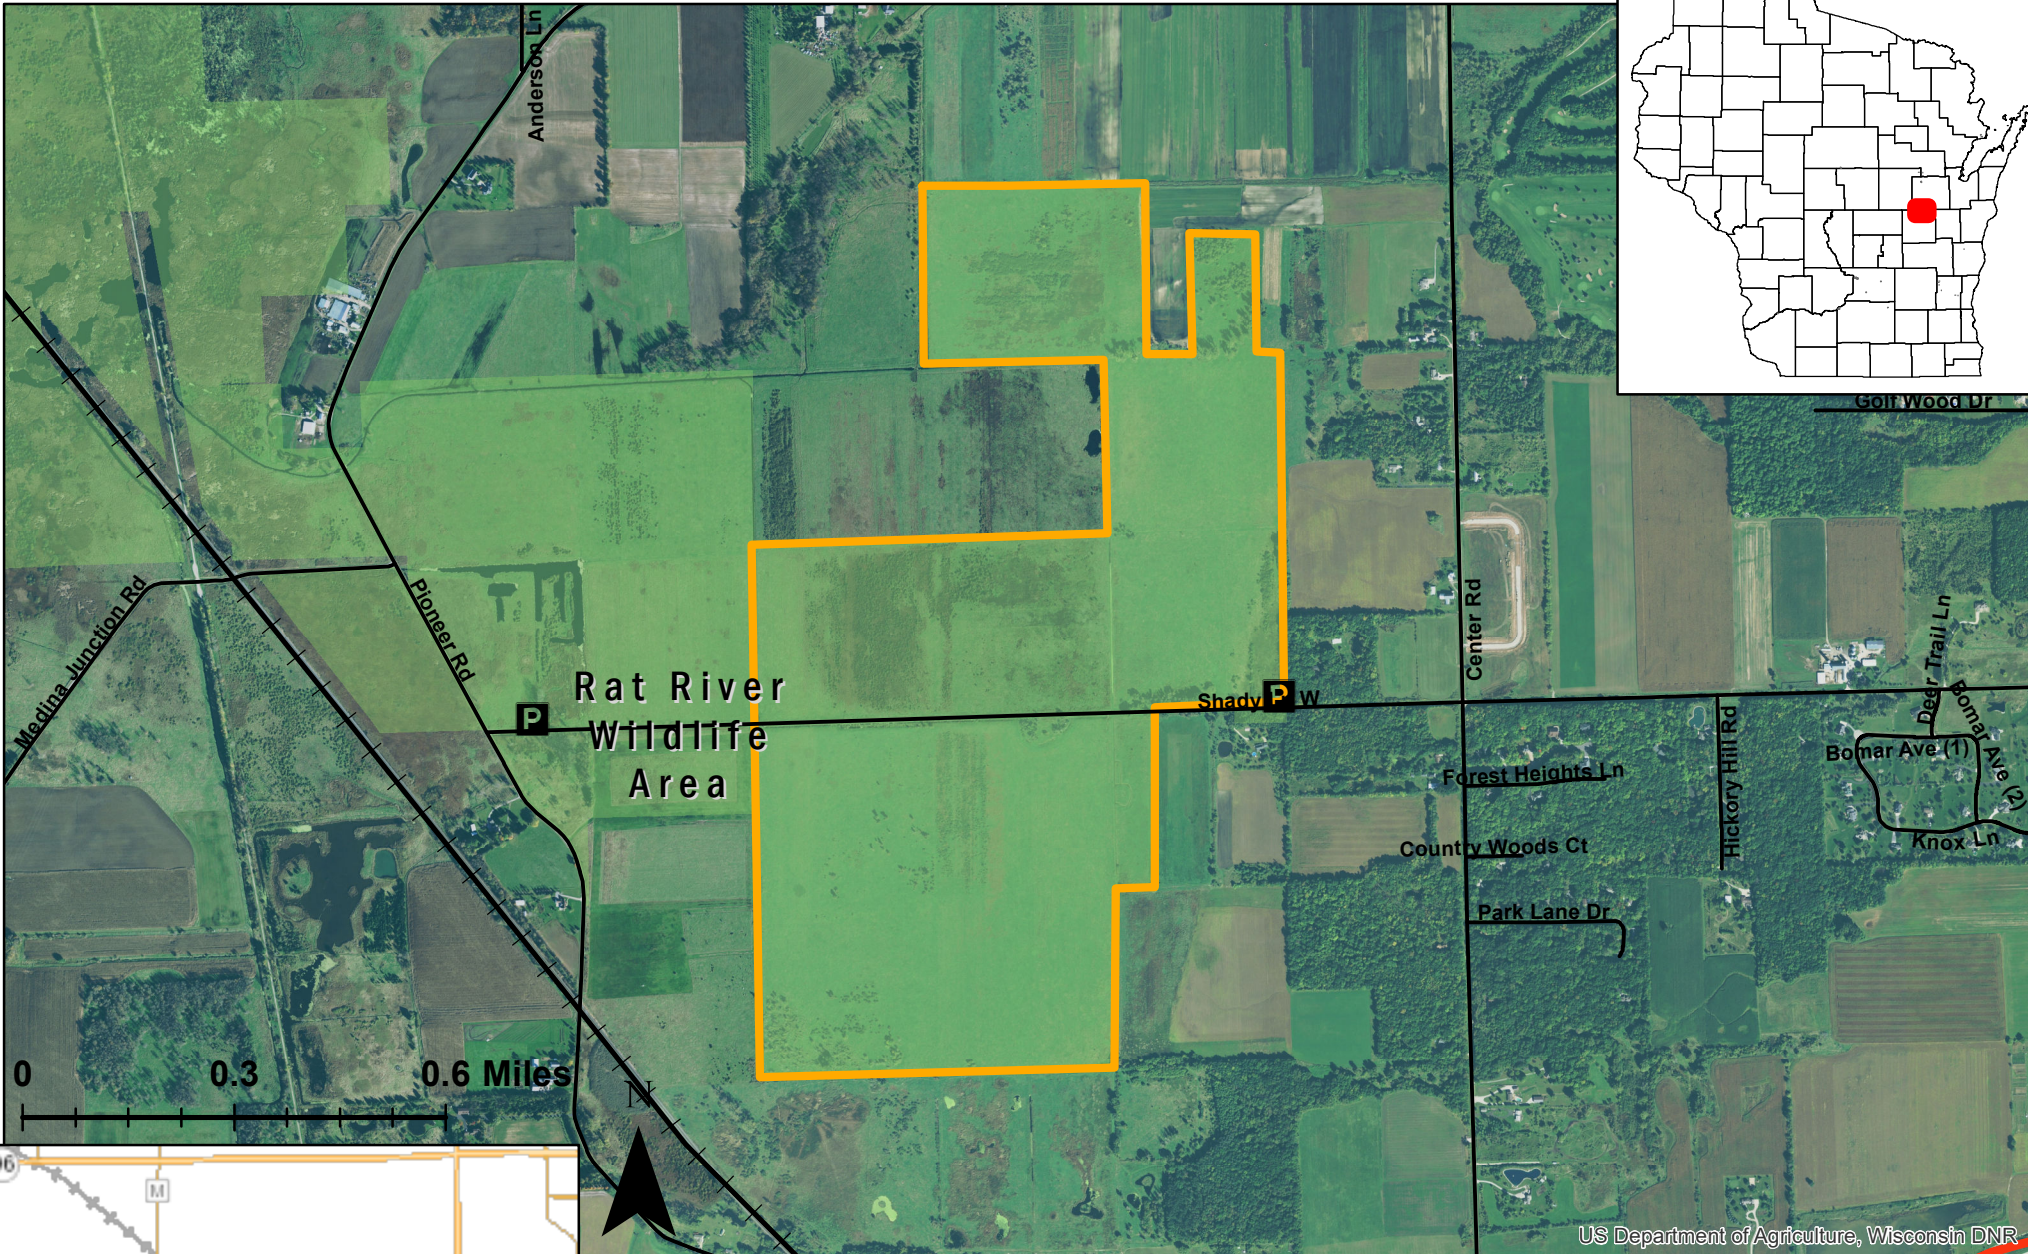

Rat River Wildlife Area

Closed for training from April 15-July 31
 Class: II
 Acres: 394
 Shady Lane, Neenah, WI 54956
 Parking Waypoint: 44.2287, -88.5905
 For more information: Call the DNR Customer Service Desk
 at 1-888-936-7463 or email
DNRWildlifeWebmail@Wisconsin.gov

Date: 9/9/2020, Author: BAH
 The information shown on these maps has been obtained from various sources, and is of varying age, reliability and resolution. These maps are not intended to be used for navigation, nor are these maps an authoritative source of information about legal land ownership or public access. Users of these maps should confirm the ownership of land through other means in order to avoid trespassing. No warranty, expressed or implied, is made regarding accuracy, applicability for a particular use, completeness, or legality of the information depicted on this map.