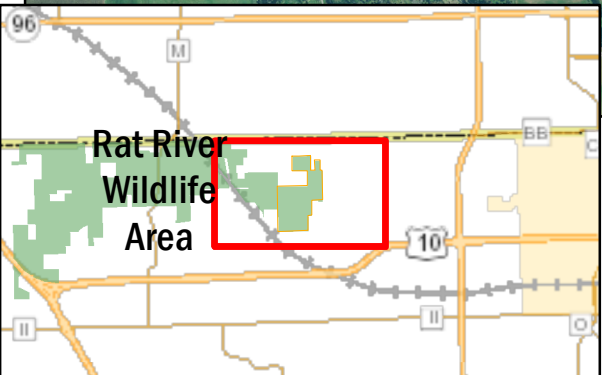

Rat River Wildlife Area

Closed for training from April 15-July 31
 Class: II
 Acres: 394
 Shady Lane, Neenah, WI 54956
 Parking Waypoint: 44.2287, -88.5905
 For more information: Call the DNR Customer Service Desk
 at 1-888-936-7463 or email
DNRWildlifeWebmail@Wisconsin.gov

Date: 9/9/2020, Author: BAH
 The information shown on these maps has been obtained from various sources, and is of varying age, reliability and resolution. These maps are not intended to be used for navigation, nor are these maps an authoritative source of information about legal land ownership or public access. Users of these maps should confirm the ownership of land through other means in order to avoid trespassing. No warranty, expressed or implied, is made regarding accuracy, applicability for a particular use, completeness, or legality of the information depicted on this map.