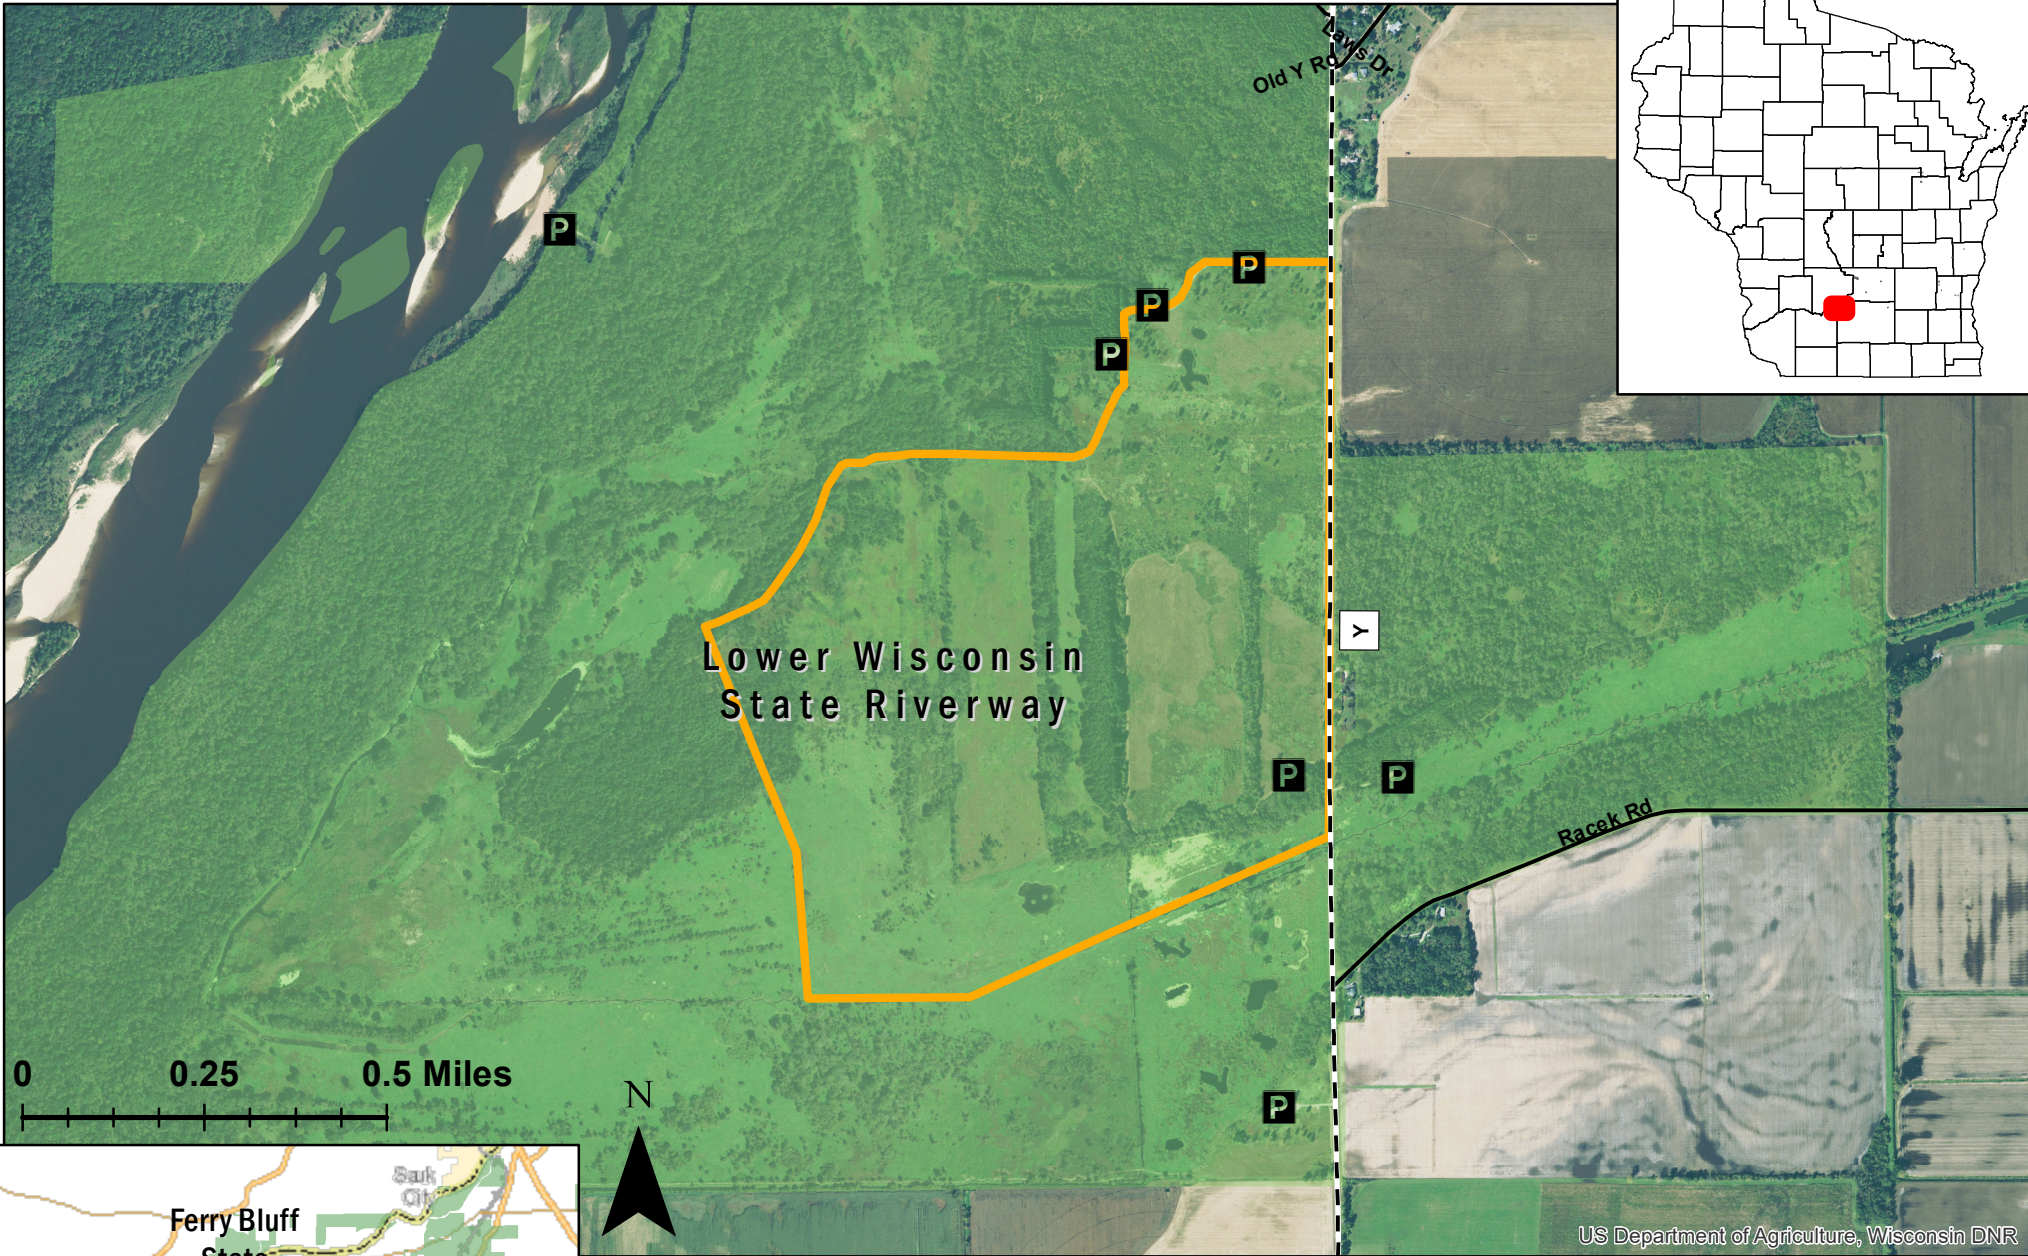

# Lower Wisconsin State Riverway- Mazomanie

US Department of Agriculture, Wisconsin DNR

Date: 9/10/2020, Author: BAH

Class: I  
Acres: 371  
Co Hwy Y, Mazomanie, WI 53560  
Parking Waypoint: 43.2141, -89.7949  
For more information: Call the DNR Customer Service Desk  
at 1-888-936-7463 or email  
DNRWildlifeWebmail@Wisconsin.gov.

The information shown on these maps has been obtained from various sources, and is of varying age, reliability and resolution. These maps are not intended to be used for navigation, nor are these maps an authoritative source of information about legal land ownership or public access. Users of these maps should confirm the ownership of land through other means in order to avoid trespassing. No warranty, expressed or implied, is made regarding accuracy, applicability for a particular use, completeness, or legality of the information depicted on this map.