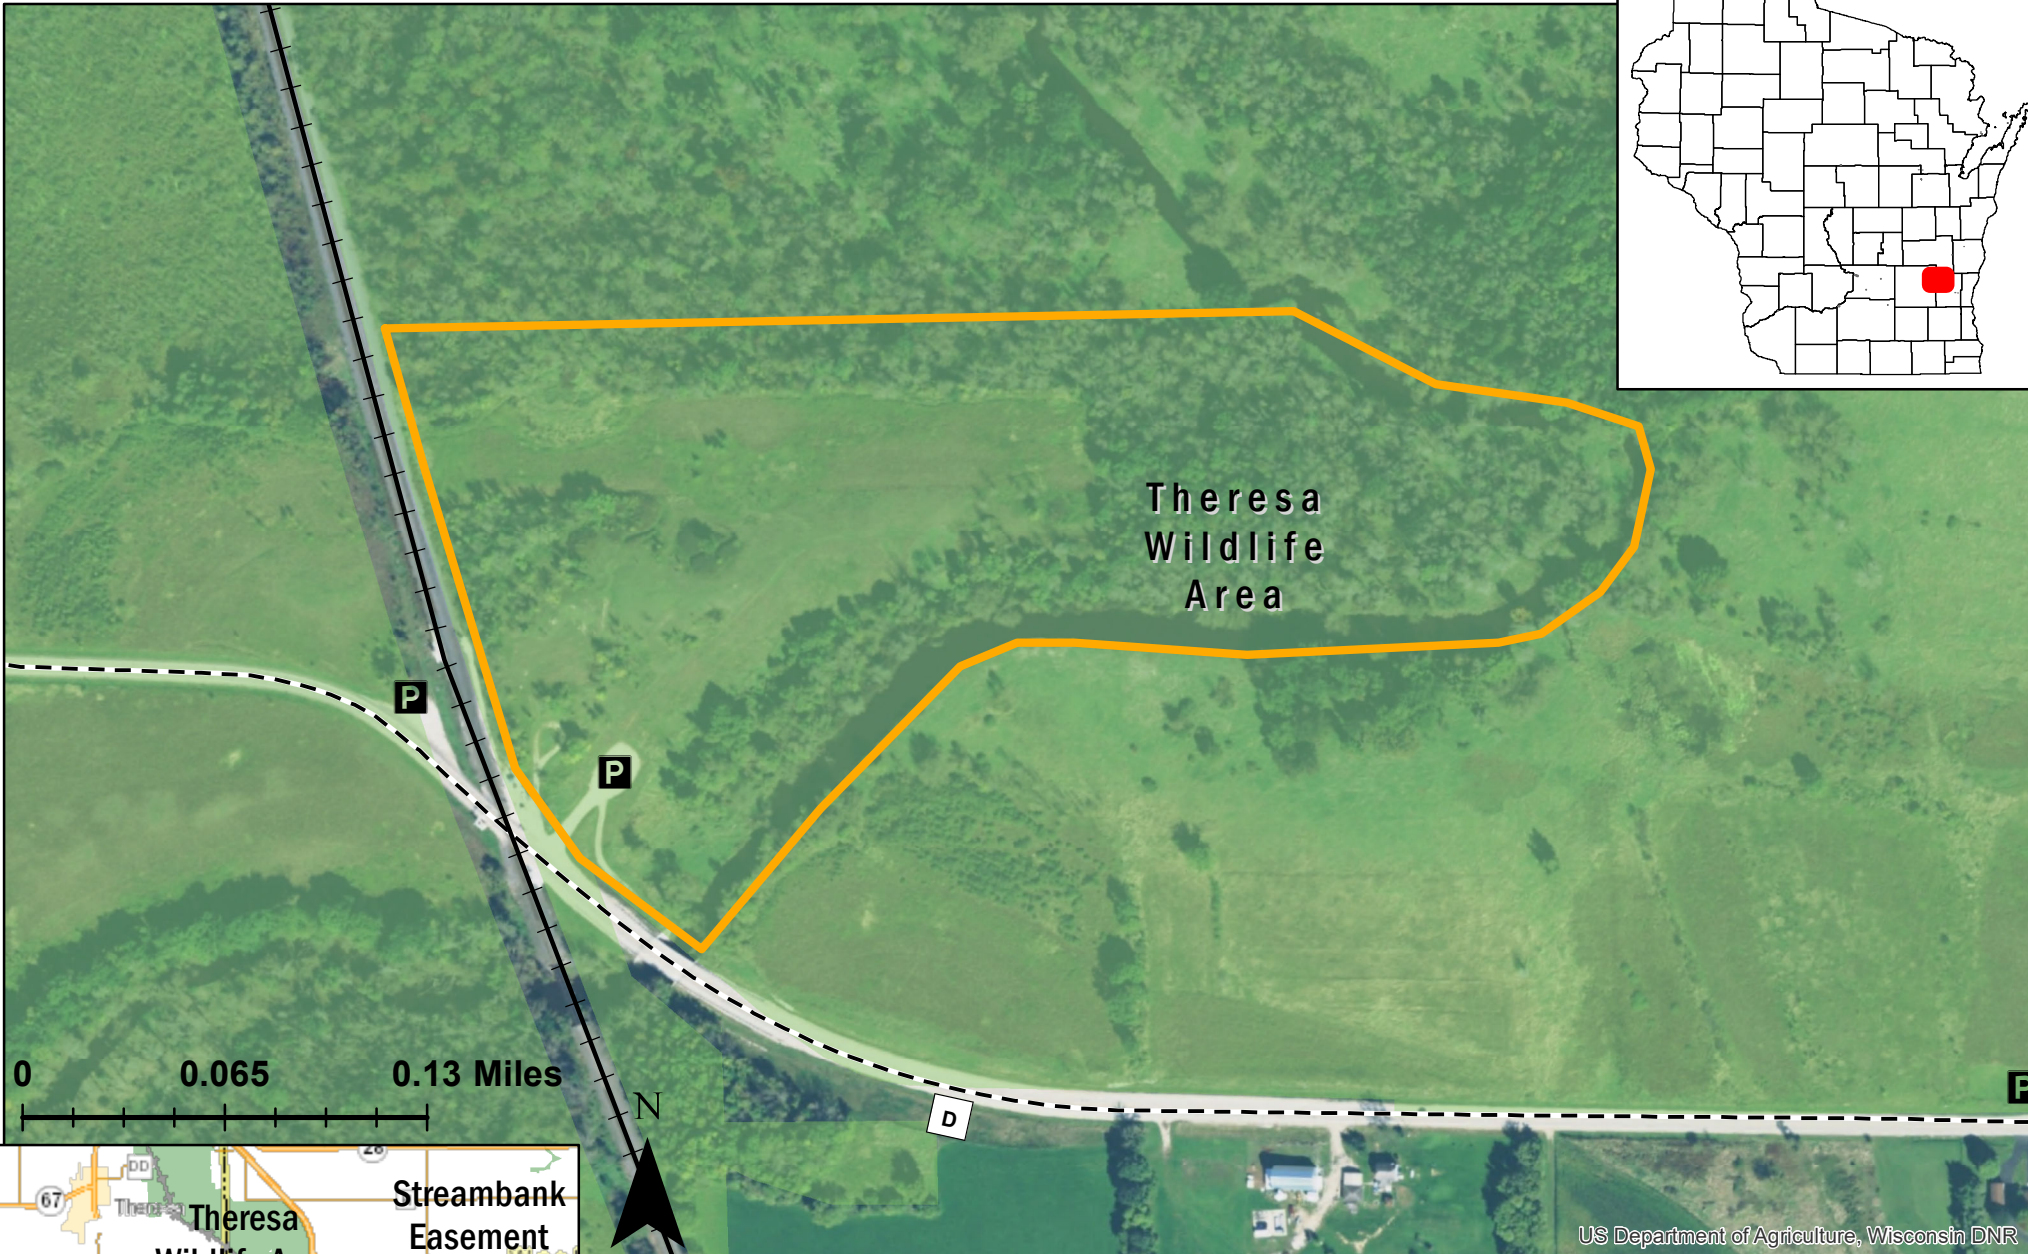

Theresa Marsh Wildlife Area

Closed for training from April 15-July 31
Class: II
Acres: 30
Nearest Parking: County Rd D, Allenton, WI 53002
Parking Waypoint: 43.4765, -88.3831
For more information: Call the DNR Customer Service Desk at 1-888-936-7463 or email DNRWildlifeWebmail@Wisconsin.gov.

Date: 8/10/2020, Author: BAH

The information shown on these maps has been obtained from various sources, and is of varying age, reliability and resolution. These maps are not intended to be used for navigation, nor are these maps an authoritative source of information about legal land ownership or public access. Users of these maps should confirm the ownership of land through other means in order to avoid trespassing. No warranty, expressed or implied, is made regarding accuracy, applicability for a particular use, completeness, or legality of the information depicted on this map.