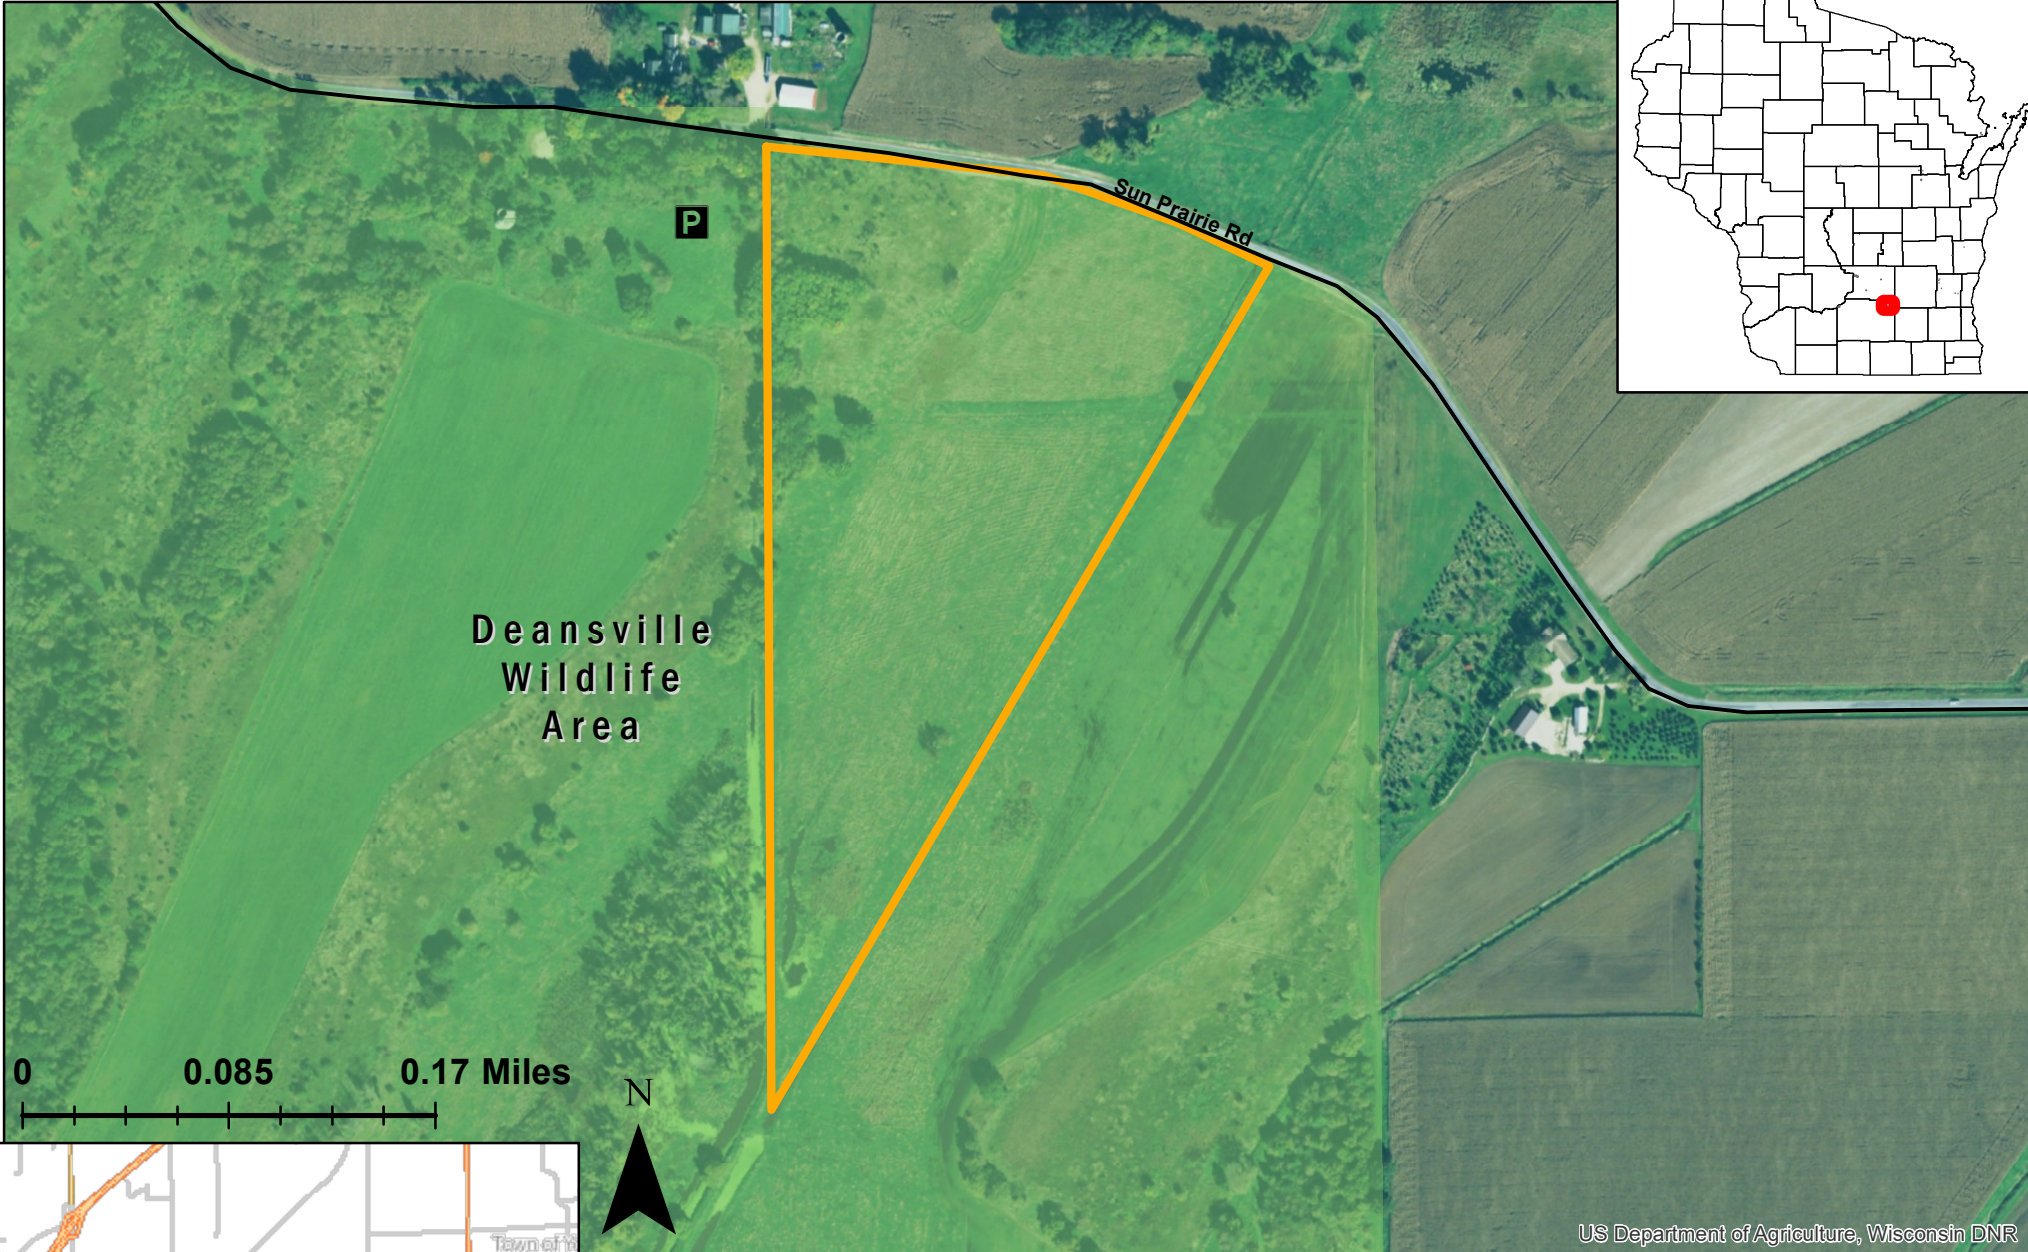

Deansville Wildlife Area

Dane

Deansville
Wildlife
Area

Sun Prairie Rd

P

0 0.085 0.17 Miles

N

US Department of Agriculture, Wisconsin DNR

Date: 9/10/2020, Author: BAH

Deansville
Wildlife Area

Closed for training from April 15-July 31
Class: II
Acres: 28
Sun Prairie Rd, Marshall, WI 53559
Parking Waypoint: 43.2280, -89.1094
For more information: Call the DNR Customer Service Desk
at 1-888-936-7463 or email
DNRWildlifeWebmail@Wisconsin.gov.

The information shown on these maps has been obtained from various sources, and is of varying age, reliability and resolution. These maps are not intended to be used for navigation, nor are these maps an authoritative source of information about legal land ownership or public access. Users of these maps should confirm the ownership of land through other means in order to avoid trespassing. No warranty, expressed or implied, is made regarding accuracy, applicability for a particular use, completeness, or legality of the information depicted on this map.