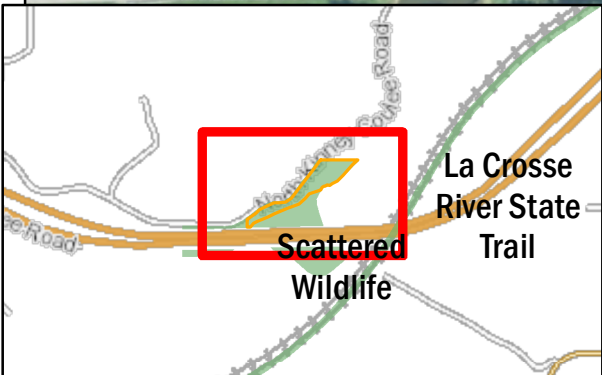

LaCrosse River Wildlife Area

US Department of Agriculture, Wisconsin DNR

Closed for training from April 15-July 31
Class: II
Acres: 8
North Kinney Coulee Rd, Onalaska, WI 54650
Parking Waypoint: 43.8712, -91.1426
For more information: Call the DNR Customer Service Desk at 1-888-936-7463 or email DNRWildlifeWebmail@Wisconsin.gov.

Date: 9/8/2020, Author: BAH
The information shown on these maps has been obtained from various sources, and is of varying age, reliability and resolution. These maps are not intended to be used for navigation, nor are these maps an authoritative source of information about legal land ownership or public access. Users of these maps should confirm the ownership of land through other means in order to avoid trespassing. No warranty, expressed or implied, is made regarding accuracy, applicability for a particular use, completeness, or legality of the information depicted on this map.