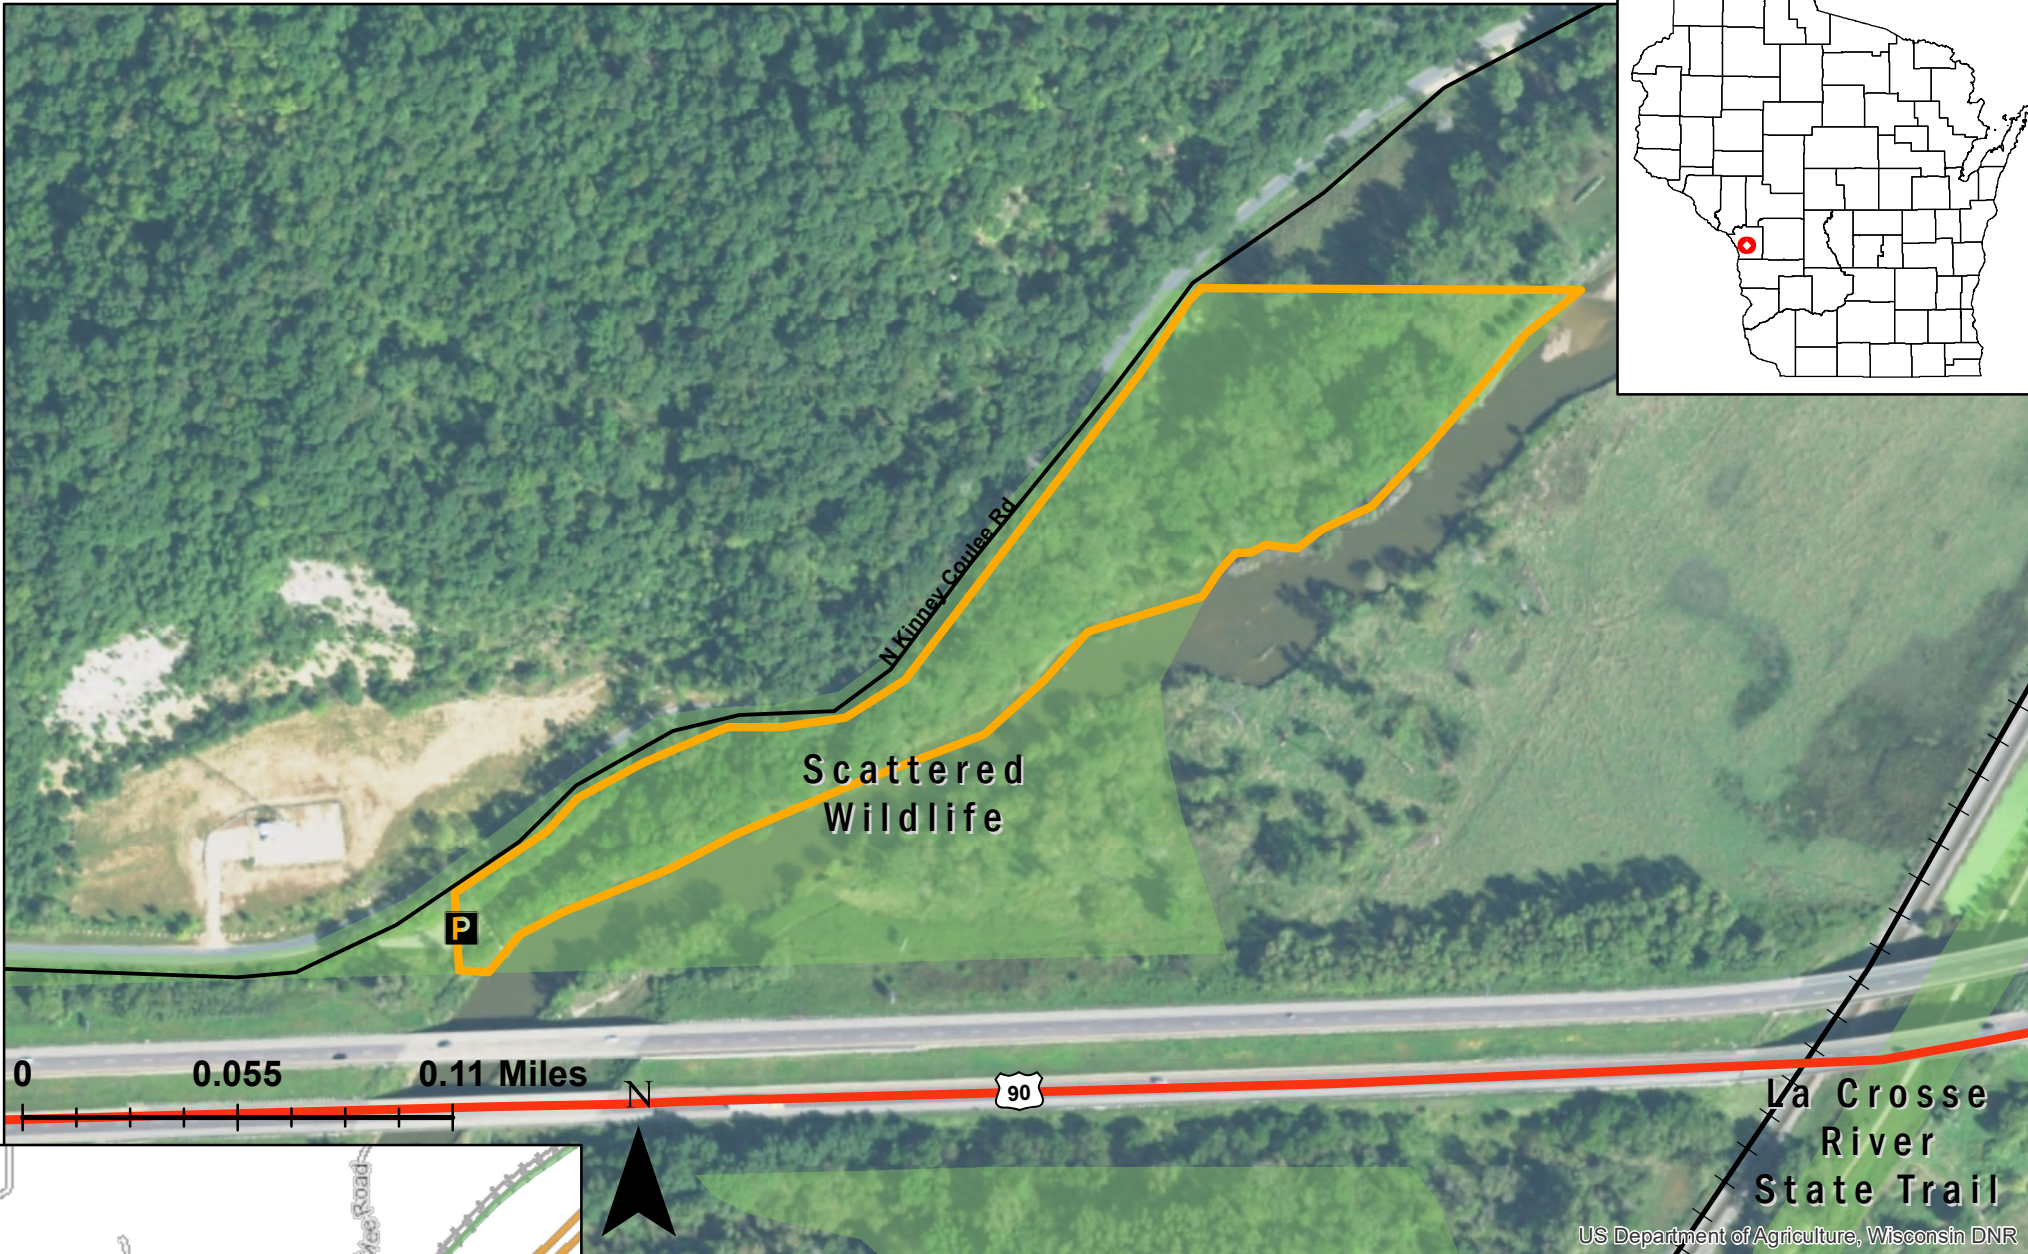

LaCrosse River Wildlife Area

US Department of Agriculture, Wisconsin DNR

Closed for training from April 15-July 31
Class: II
Acres: 8
North Kinney Coulee Rd, Onalaska, WI 54650
Parking Waypoint: 43.8712, -91.1426
For more information: Call the DNR Customer Service Desk at 1-888-936-7463 or email DNRWildlifeWebmail@Wisconsin.gov.

Date: 9/8/2020, Author: BAH
The information shown on these maps has been obtained from various sources, and is of varying age, reliability and resolution. These maps are not intended to be used for navigation, nor are these maps an authoritative source of information about legal land ownership or public access. Users of these maps should confirm the ownership of land through other means in order to avoid trespassing. No warranty, expressed or implied, is made regarding accuracy, applicability for a particular use, completeness, or legality of the information depicted on this map.