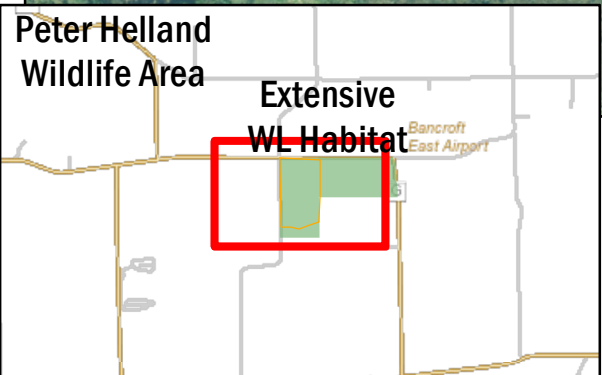

Duck Creek Public Hunting Grounds

US Department of Agriculture, Wisconsin DNR

Closed for training from April 15-July 31
Class: II
Acres: 67
Co Rd G, Cambria, WI 53923
Parking Waypoint: 43.5000, -89.2012
For more information: Call the DNR Customer Service Desk at 1-888-936-7463 or email DNRWildlifeWebmail@Wisconsin.gov.

Date: 9/8/2020, Author: BAH

The information shown on these maps has been obtained from various sources, and is of varying age, reliability and resolution. These maps are not intended to be used for navigation, nor are these maps an authoritative source of information about legal land ownership or public access. Users of these maps should confirm the ownership of land through other means in order to avoid trespassing. No warranty, expressed or implied, is made regarding accuracy, applicability for a particular use, completeness, or legality of the information depicted on this map.