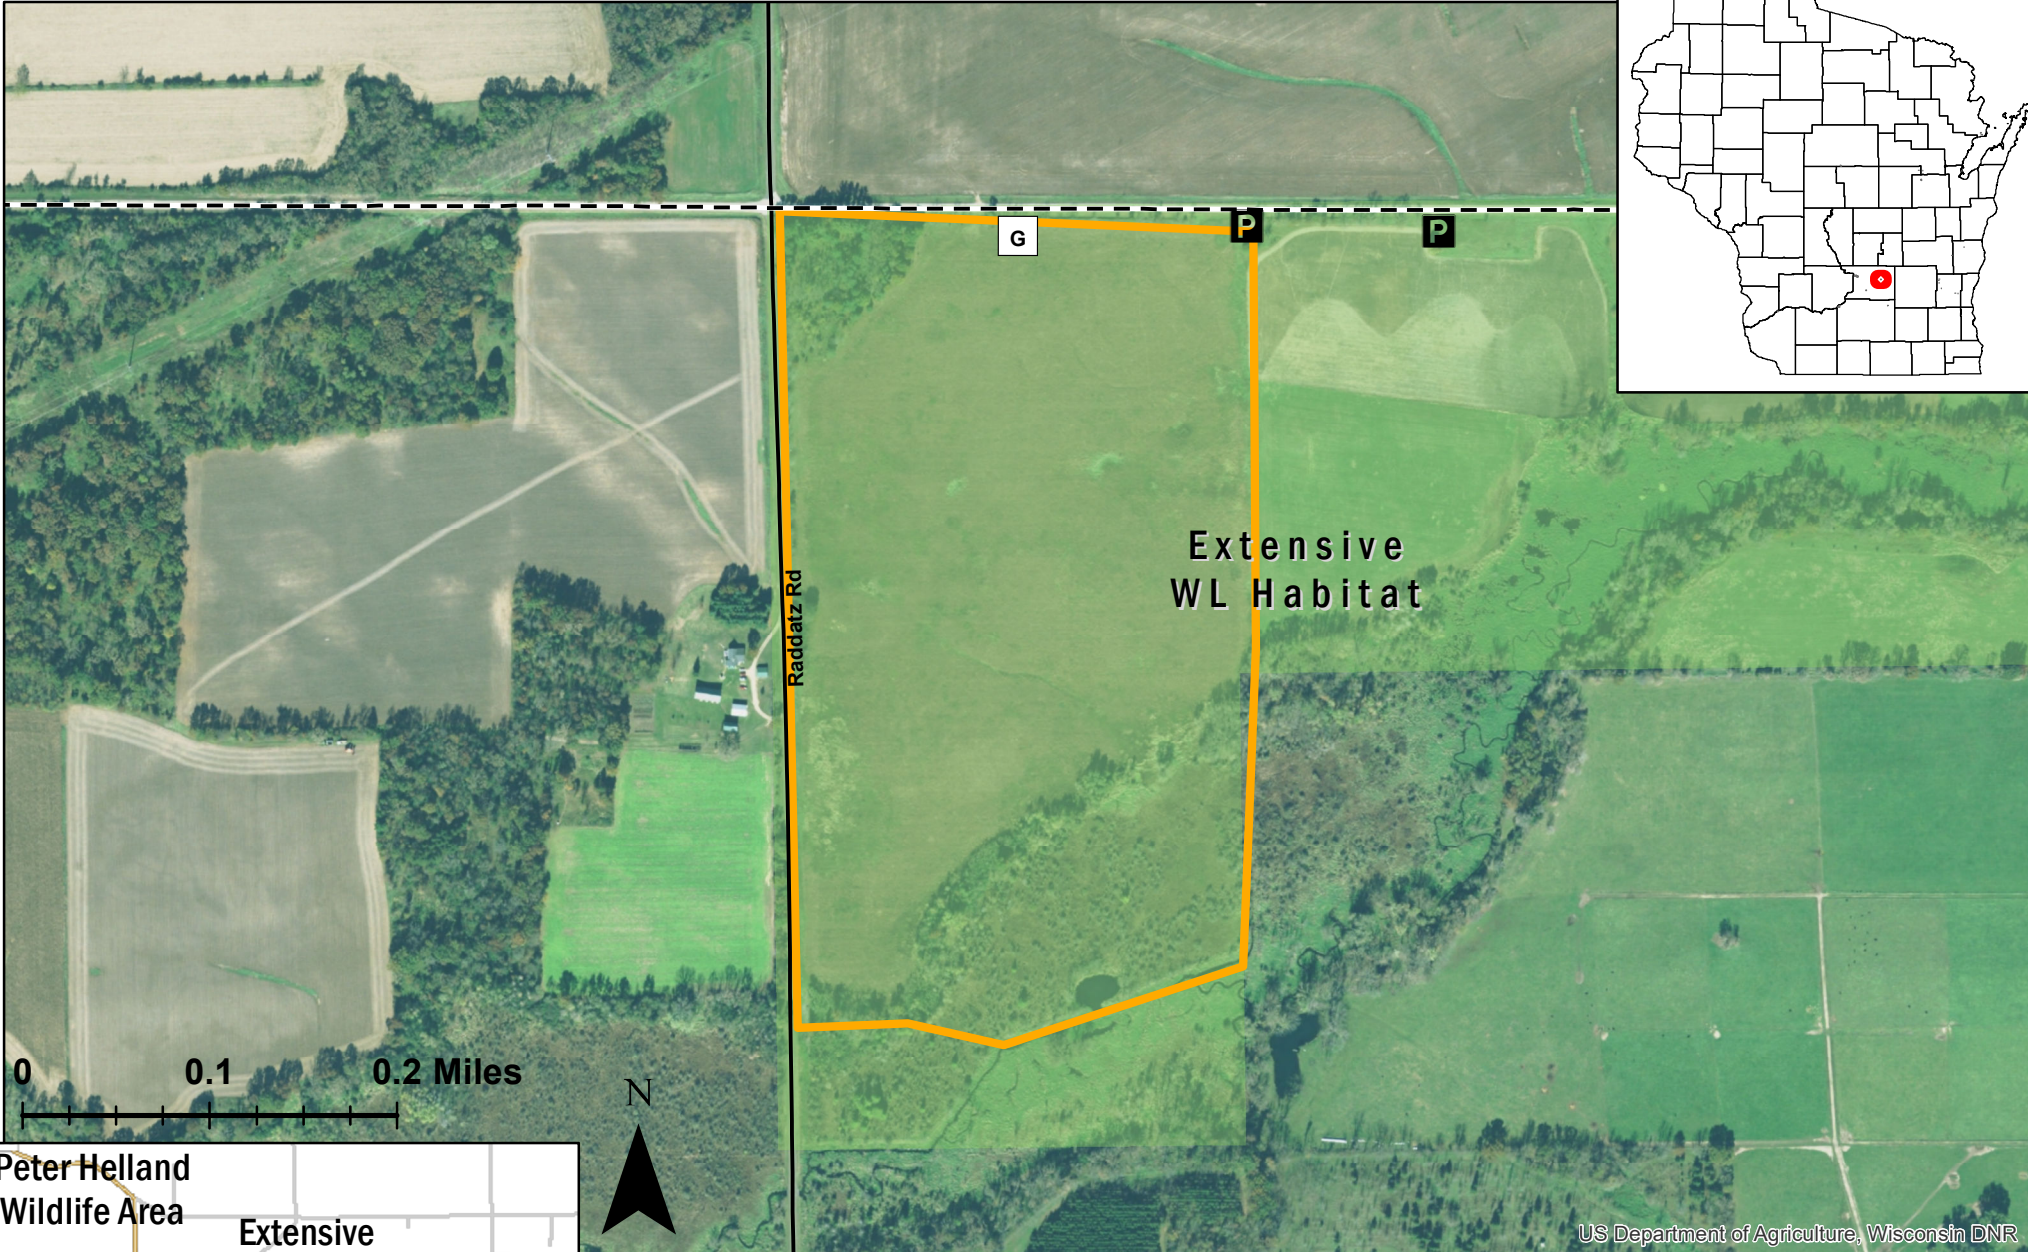

Duck Creek Public Hunting Grounds

US Department of Agriculture, Wisconsin DNR

Closed for training from April 15-July 31
Class: II
Acres: 67
Co Rd G, Cambria, WI 53923
Parking Waypoint: 43.5000, -89.2012
For more information: Call the DNR Customer Service Desk at 1-888-936-7463 or email DNRWildlifeWebmail@Wisconsin.gov.

Date: 9/8/2020, Author: BAH

The information shown on these maps has been obtained from various sources, and is of varying age, reliability and resolution. These maps are not intended to be used for navigation, nor are these maps an authoritative source of information about legal land ownership or public access. Users of these maps should confirm the ownership of land through other means in order to avoid trespassing. No warranty, expressed or implied, is made regarding accuracy, applicability for a particular use, completeness, or legality of the information depicted on this map.