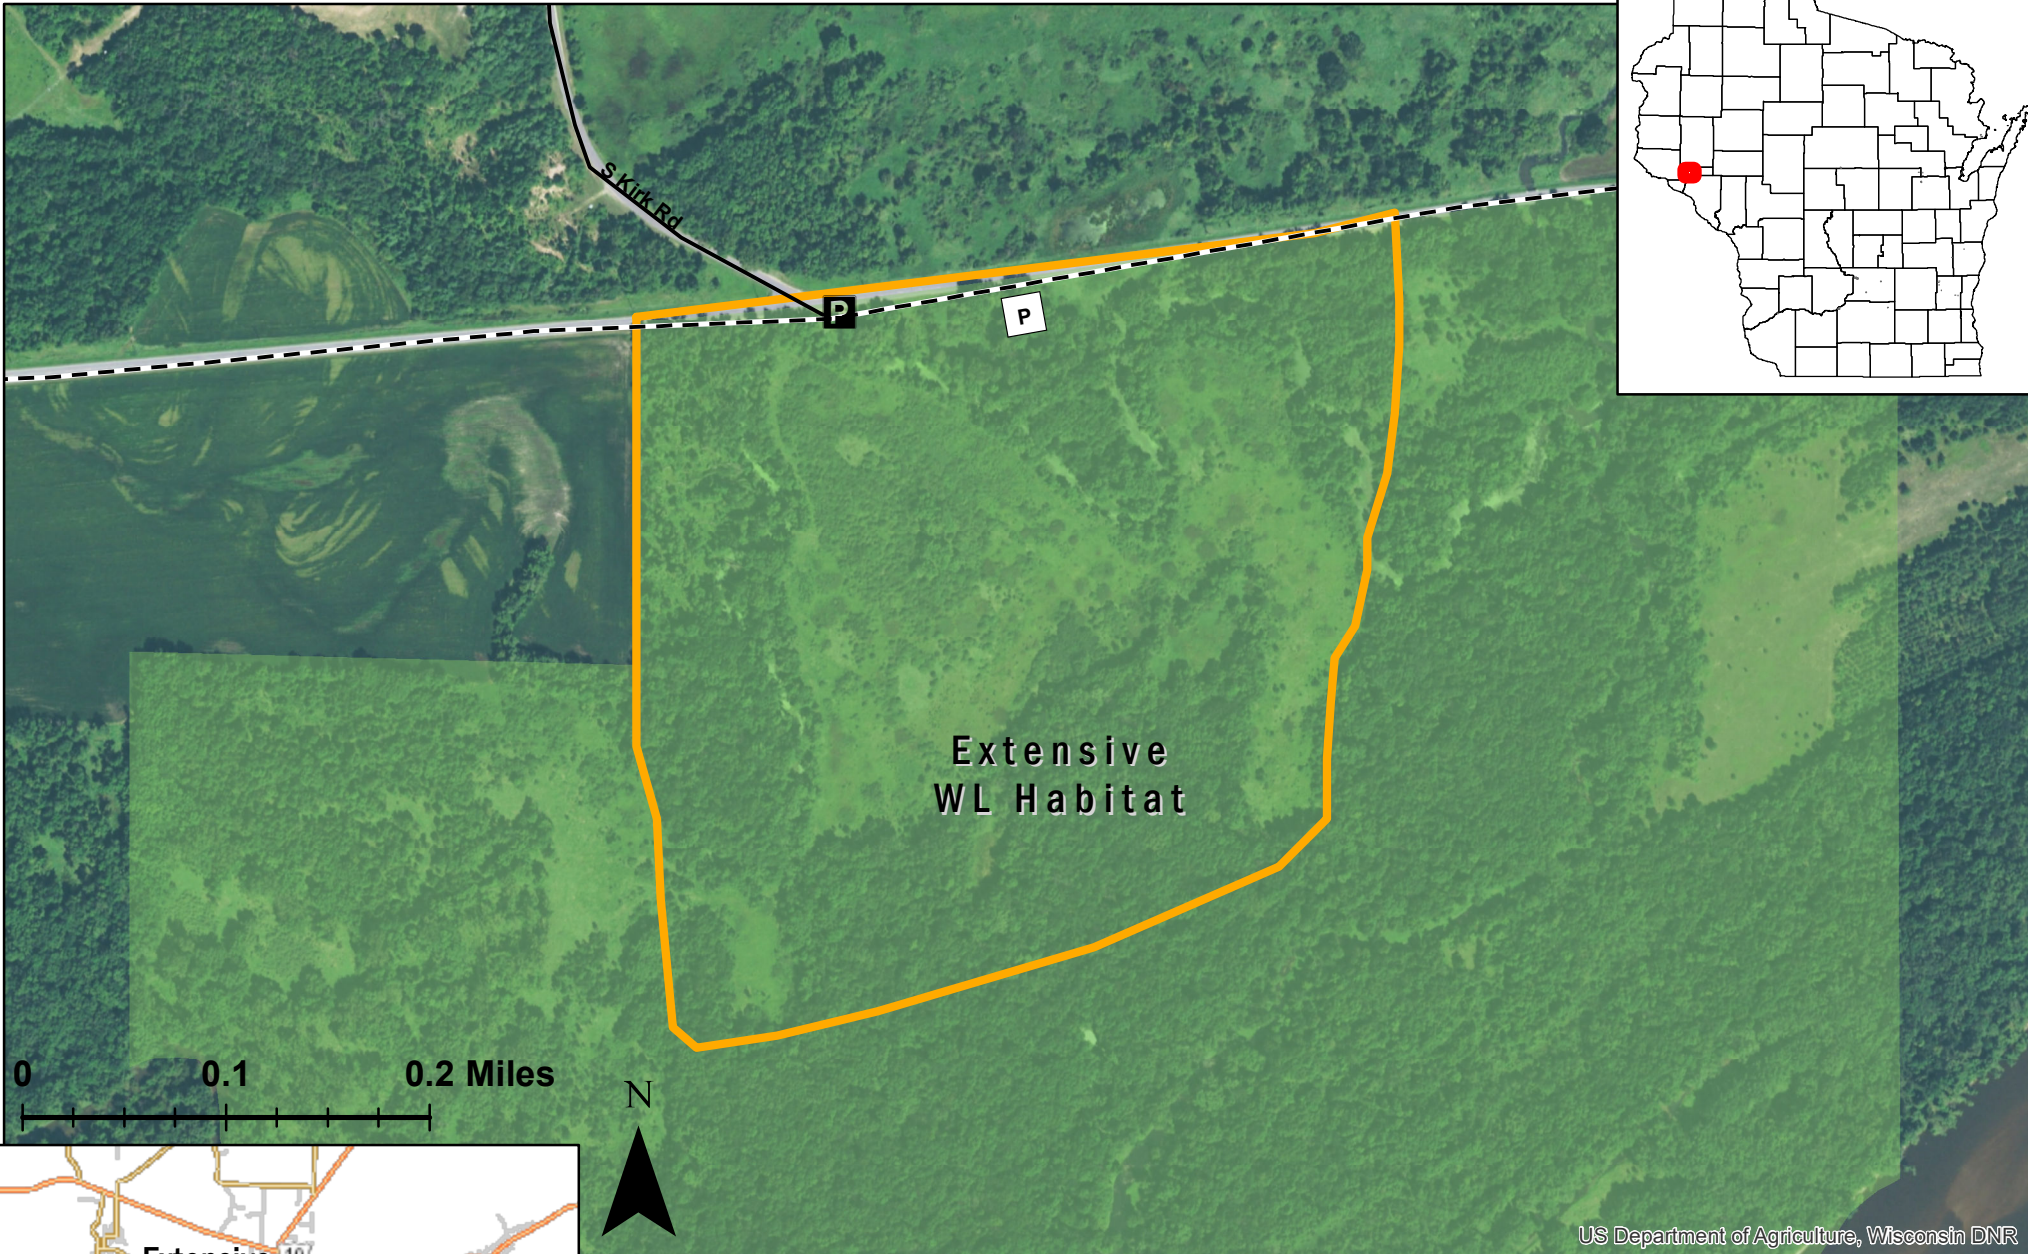

Waterville Extensive Wildlife Habitat Area

US Department of Agriculture, Wisconsin DNR

Date: 9/8/2020, Author: BAH

Closed for training from April 15-July 31
Class: II
Acres: 77
County Hwy P, At the end of Kirk Rd, Durand, WI 54736
Parking Waypoint: 44.6244, -91.9970
For more information: Call the DNR Customer Service Desk
at 1-888-936-7463 or email
DNRWildlifeWebmail@Wisconsin.gov.

The information shown on these maps has been obtained from various sources, and is of varying age, reliability and resolution. These maps are not intended to be used for navigation, nor are these maps an authoritative source of information about legal land ownership or public access. Users of these maps should confirm the ownership of land through other means in order to avoid trespassing. No warranty, expressed or implied, is made regarding accuracy, applicability for a particular use, completeness, or legality of the information depicted on this map.