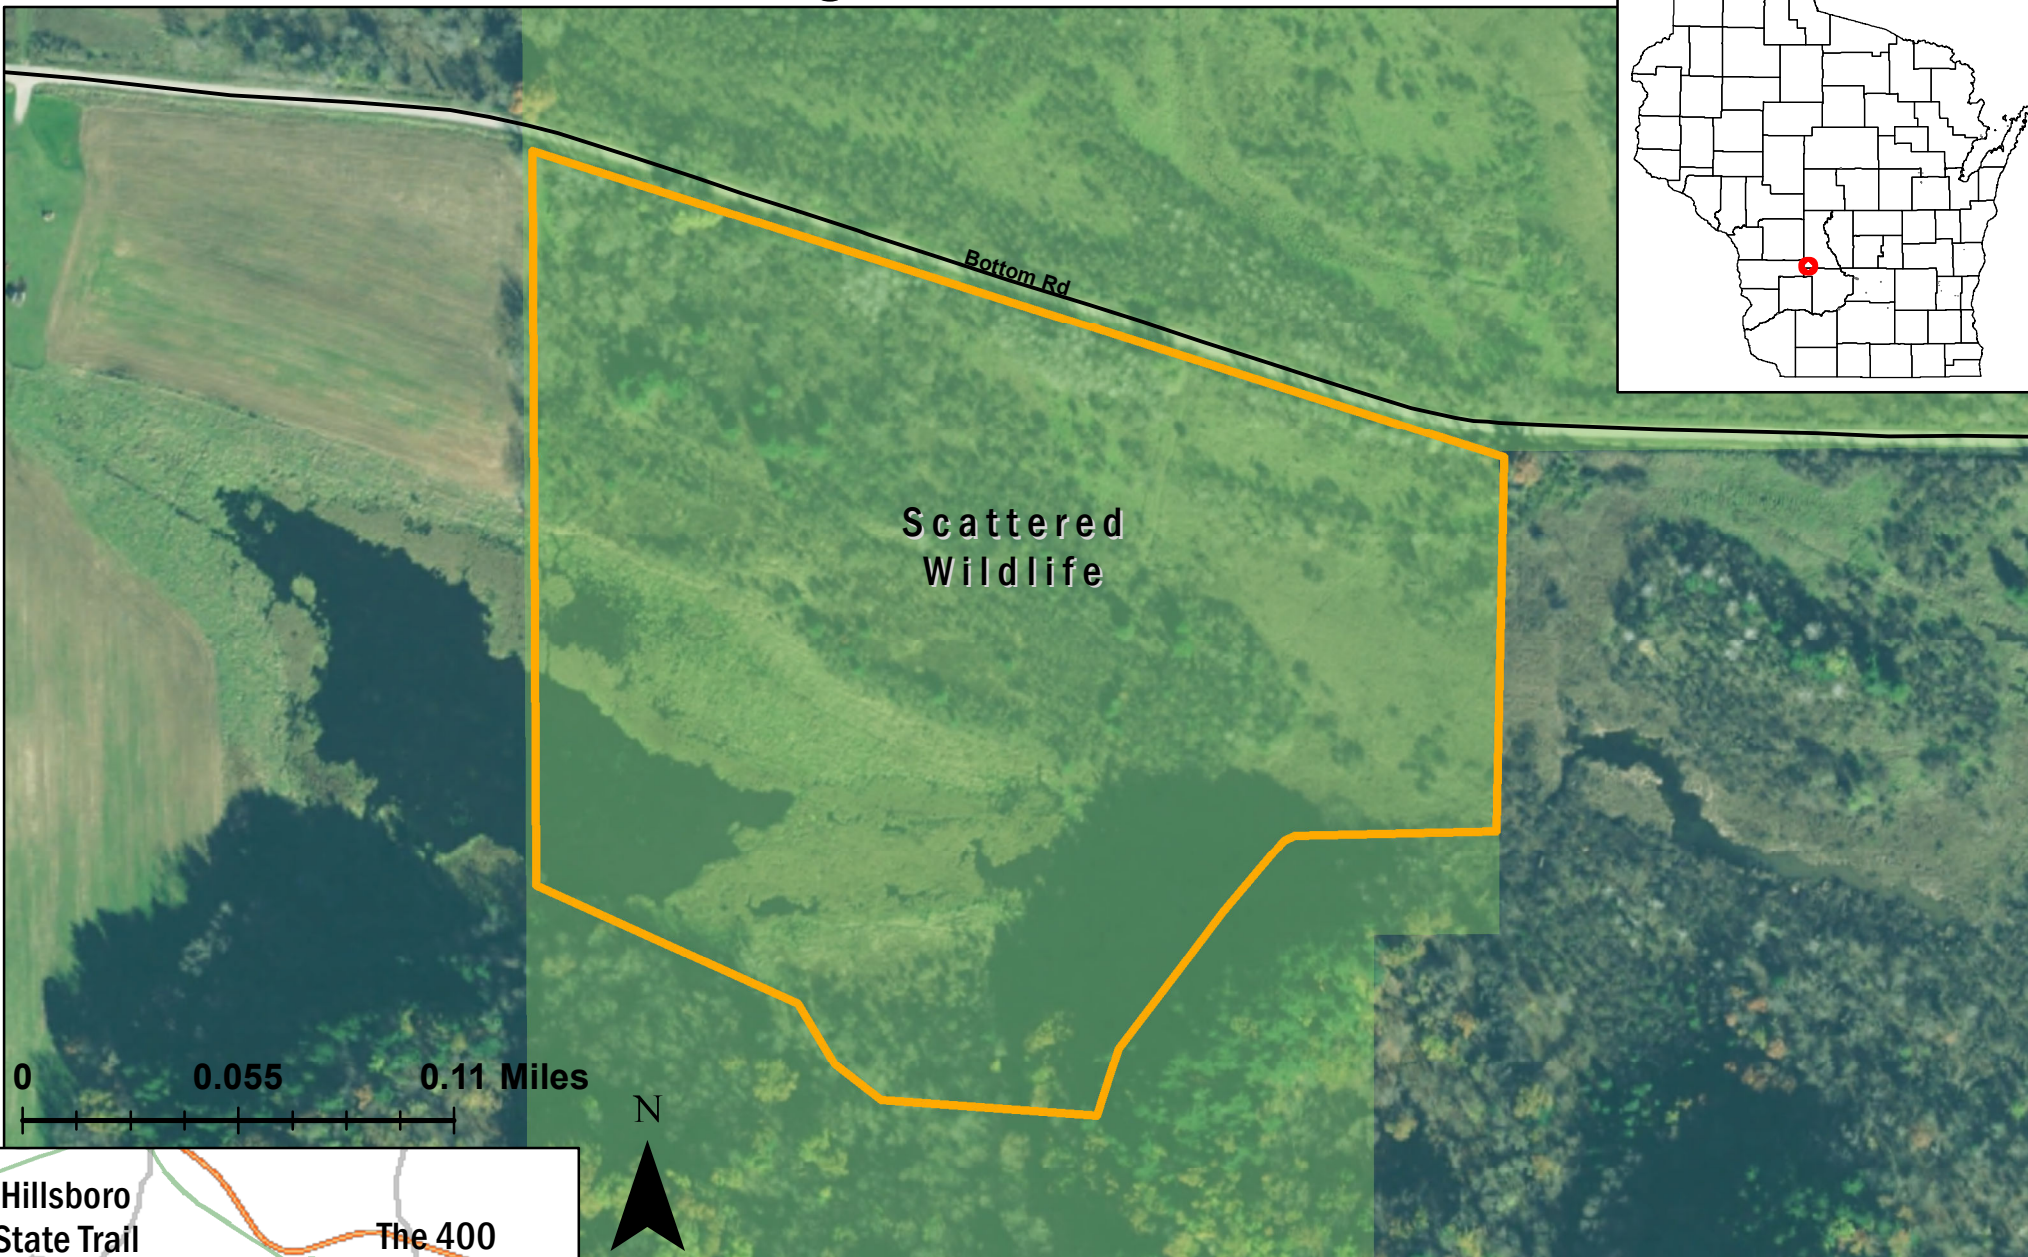

Union Center Public Hunting Ground

Juneau

0 0.055 0.11 Miles

Closed for training from April 15-July 31
Class: II
Acres: 27
Bottom Rd, Wonewo, WI 53968
Parking Waypoint: 43.6673, -90.2479
For more information: Call the DNR Customer Service Desk at 1-888-936-7463 or email DNRWildlifeWebmail@Wisconsin.gov.

Date: 8/11/2020, Author: BAH

The information shown on these maps has been obtained from various sources, and is of varying age, reliability and resolution. These maps are not intended to be used for navigation, nor are these maps an authoritative source of information about legal land ownership or public access. Users of these maps should confirm the ownership of land through other means in order to avoid trespassing. No warranty, expressed or implied, is made regarding accuracy, applicability for a particular use, completeness, or legality of the information depicted on this map.