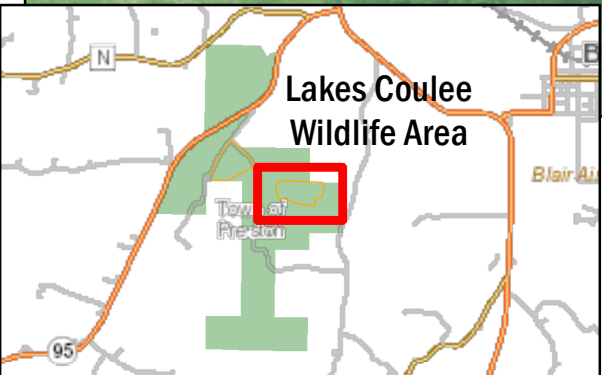

Lakes Coulee Wildlife Area - East

0 0.065 0.13 Miles

US Department of Agriculture, Wisconsin DNR

Closed for training from April 15-July 31
Class: II
Acres: 32
Nearest Parking: Elias Rd, Blair, WI 54616
Parking Waypoint: 44.2817, -91.2786
For more information: Call the DNR Customer Service Desk at 1-888-936-7463 or email DNRWildlifeWebmail@Wisconsin.gov.

Date: 8/10/2020, Author: BAH

The information shown on these maps has been obtained from various sources, and is of varying age, reliability and resolution. These maps are not intended to be used for navigation, nor are these maps an authoritative source of information about legal land ownership or public access. Users of these maps should confirm the ownership of land through other means in order to avoid trespassing. No warranty, expressed or implied, is made regarding accuracy, applicability for a particular use, completeness, or legality of the information depicted on this map.