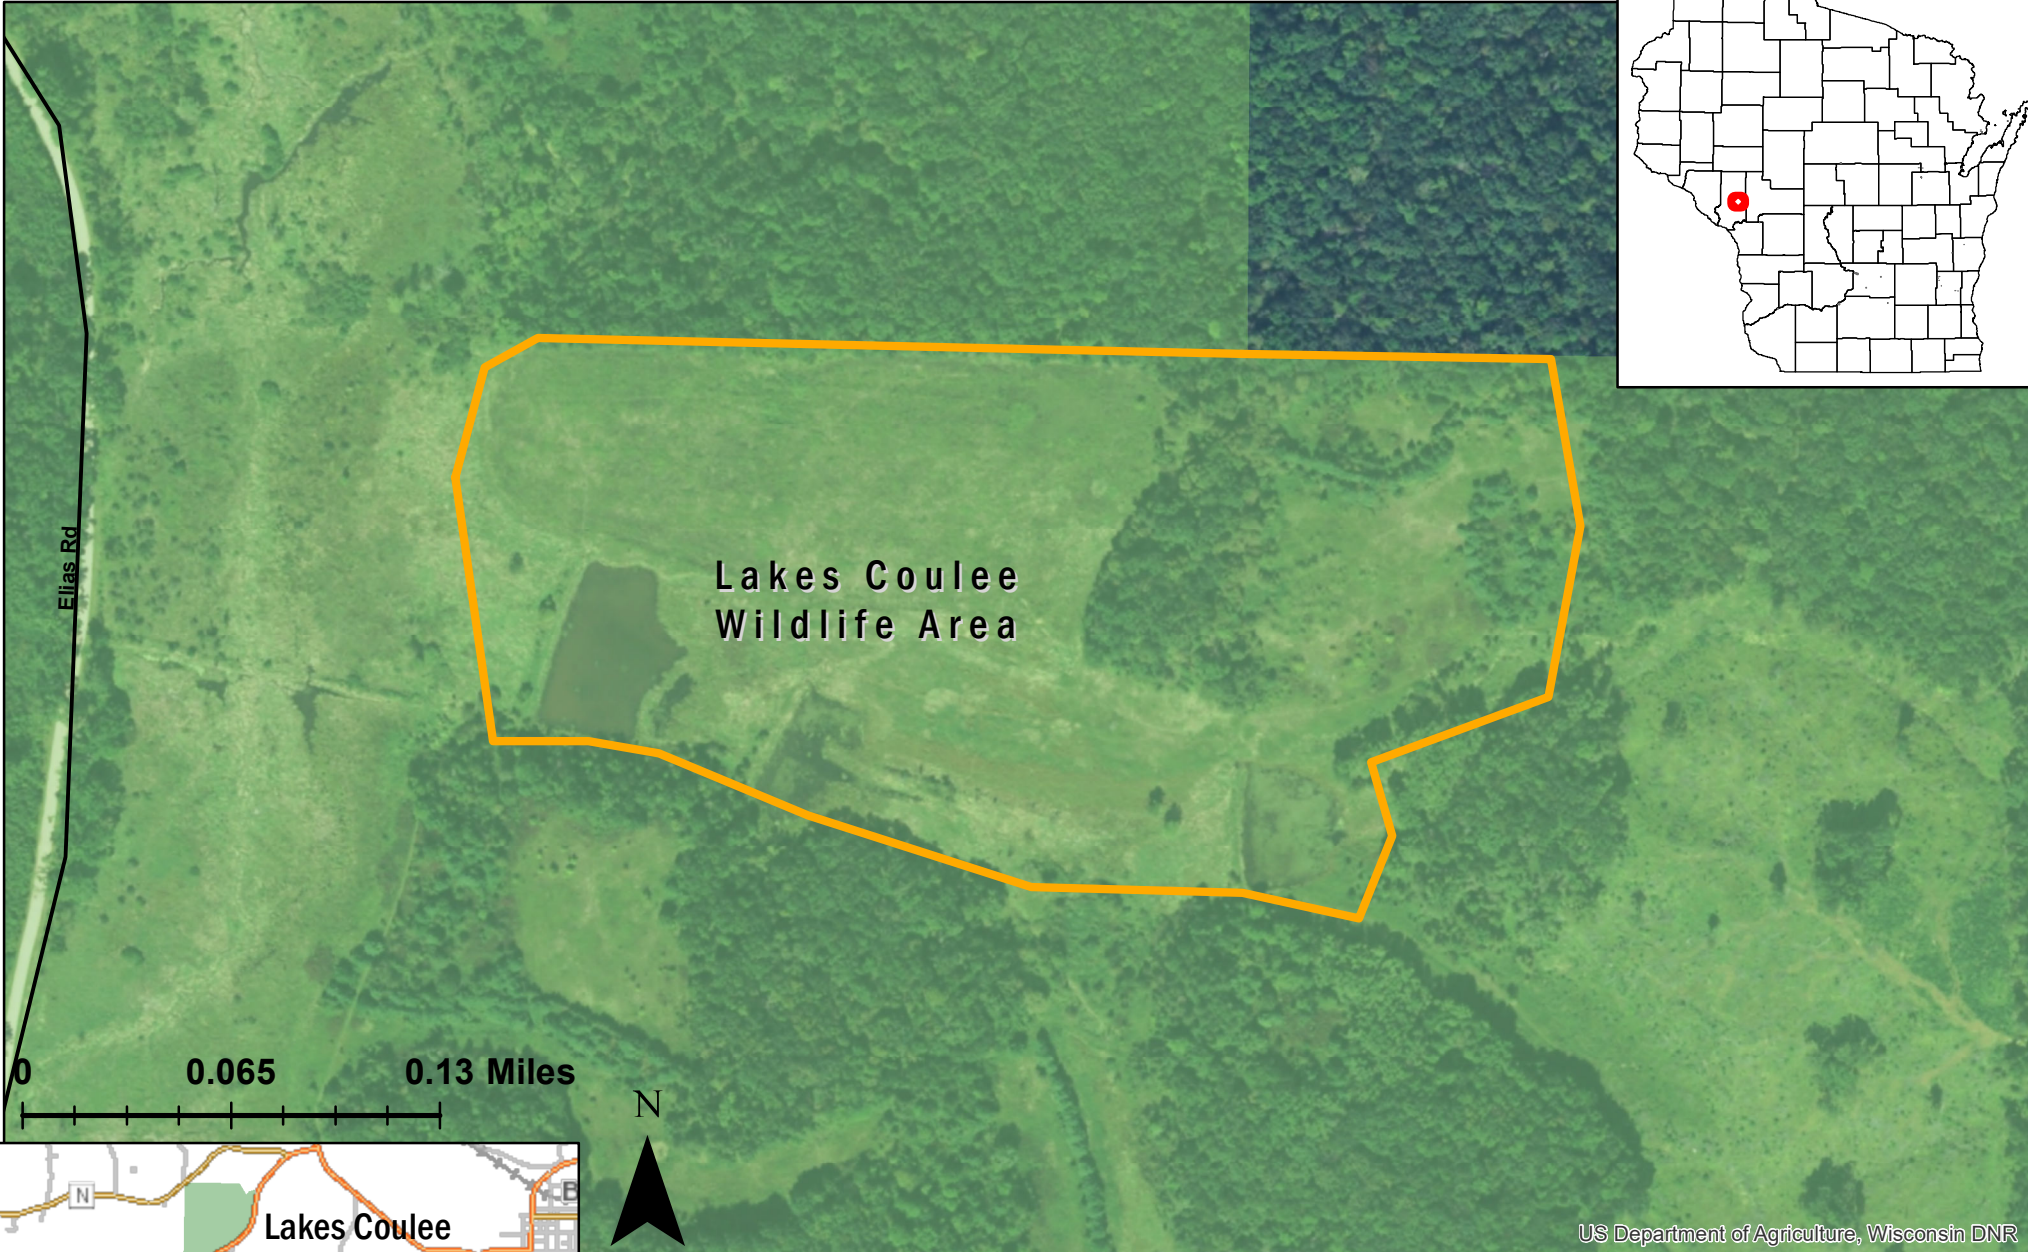

Lakes Coulee Wildlife Area - East

0 0.065 0.13 Miles

US Department of Agriculture, Wisconsin DNR

Closed for training from April 15-July 31
Class: II
Acres: 32
Nearest Parking: Elias Rd, Blair, WI 54616
Parking Waypoint: 44.2817, -91.2786
For more information: Call the DNR Customer Service Desk at 1-888-936-7463 or email DNRWildlifeWebmail@Wisconsin.gov.

Date: 8/10/2020, Author: BAH

The information shown on these maps has been obtained from various sources, and is of varying age, reliability and resolution. These maps are not intended to be used for navigation, nor are these maps an authoritative source of information about legal land ownership or public access. Users of these maps should confirm the ownership of land through other means in order to avoid trespassing. No warranty, expressed or implied, is made regarding accuracy, applicability for a particular use, completeness, or legality of the information depicted on this map.