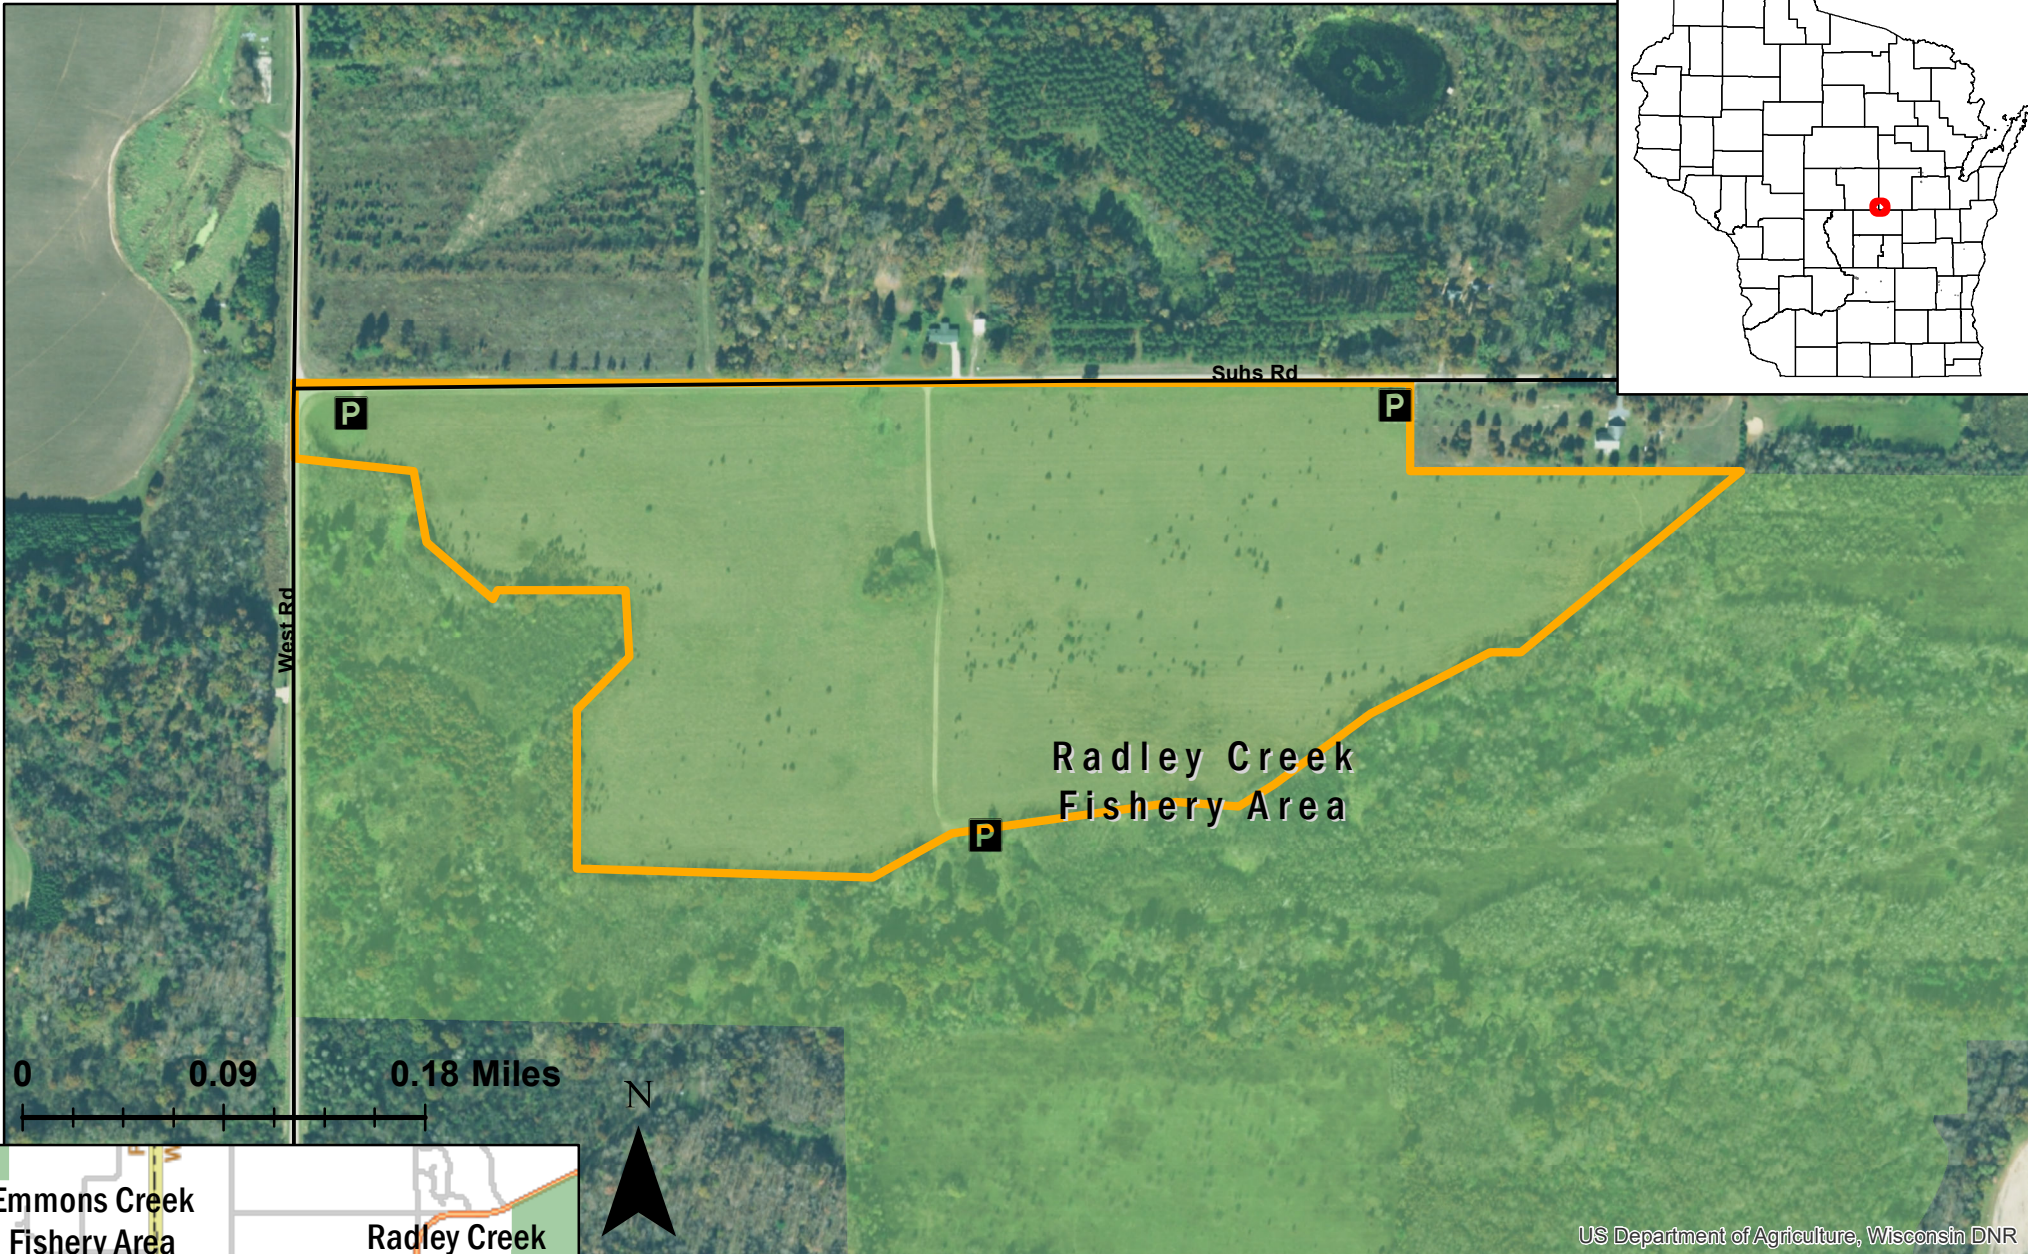

Radley Creek Fishery Area

Closed for training from April 15-July 31
Class: II
Acres: 57
Corner of West Rd and Suhs Rd, Waupaca, WI 54981
Parking Waypoint: 44.2763, -89.2136
For more information: Call the DNR Customer Service Desk at 1-888-936-7463 or email DNRWildlifeWebmail@Wisconsin.gov.

Date: 9/9/2020, Author: BAH
The information shown on these maps has been obtained from various sources, and is of varying age, reliability and resolution. These maps are not intended to be used for navigation, nor are these maps an authoritative source of information about legal land ownership or public access. Users of these maps should confirm the ownership of land through other means in order to avoid trespassing. No warranty, expressed or implied, is made regarding accuracy, applicability for a particular use, completeness, or legality of the information depicted on this map.