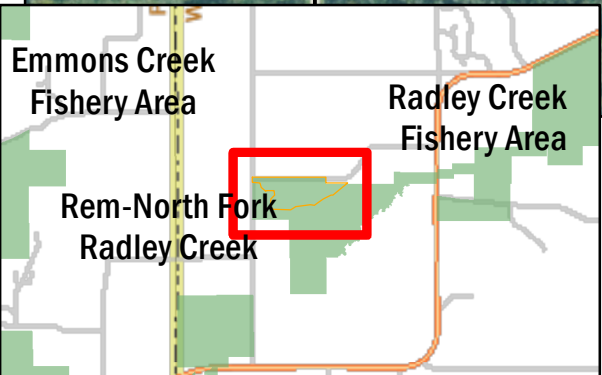

Radley Creek Fishery Area

Closed for training from April 15-July 31
Class: II
Acres: 57
Corner of West Rd and Suhs Rd, Waupaca, WI 54981
Parking Waypoint: 44.2763, -89.2136
For more information: Call the DNR Customer Service Desk at 1-888-936-7463 or email DNRWildlifeWebmail@Wisconsin.gov.

Date: 9/9/2020, Author: BAH
The information shown on these maps has been obtained from various sources, and is of varying age, reliability and resolution. These maps are not intended to be used for navigation, nor are these maps an authoritative source of information about legal land ownership or public access. Users of these maps should confirm the ownership of land through other means in order to avoid trespassing. No warranty, expressed or implied, is made regarding accuracy, applicability for a particular use, completeness, or legality of the information depicted on this map.